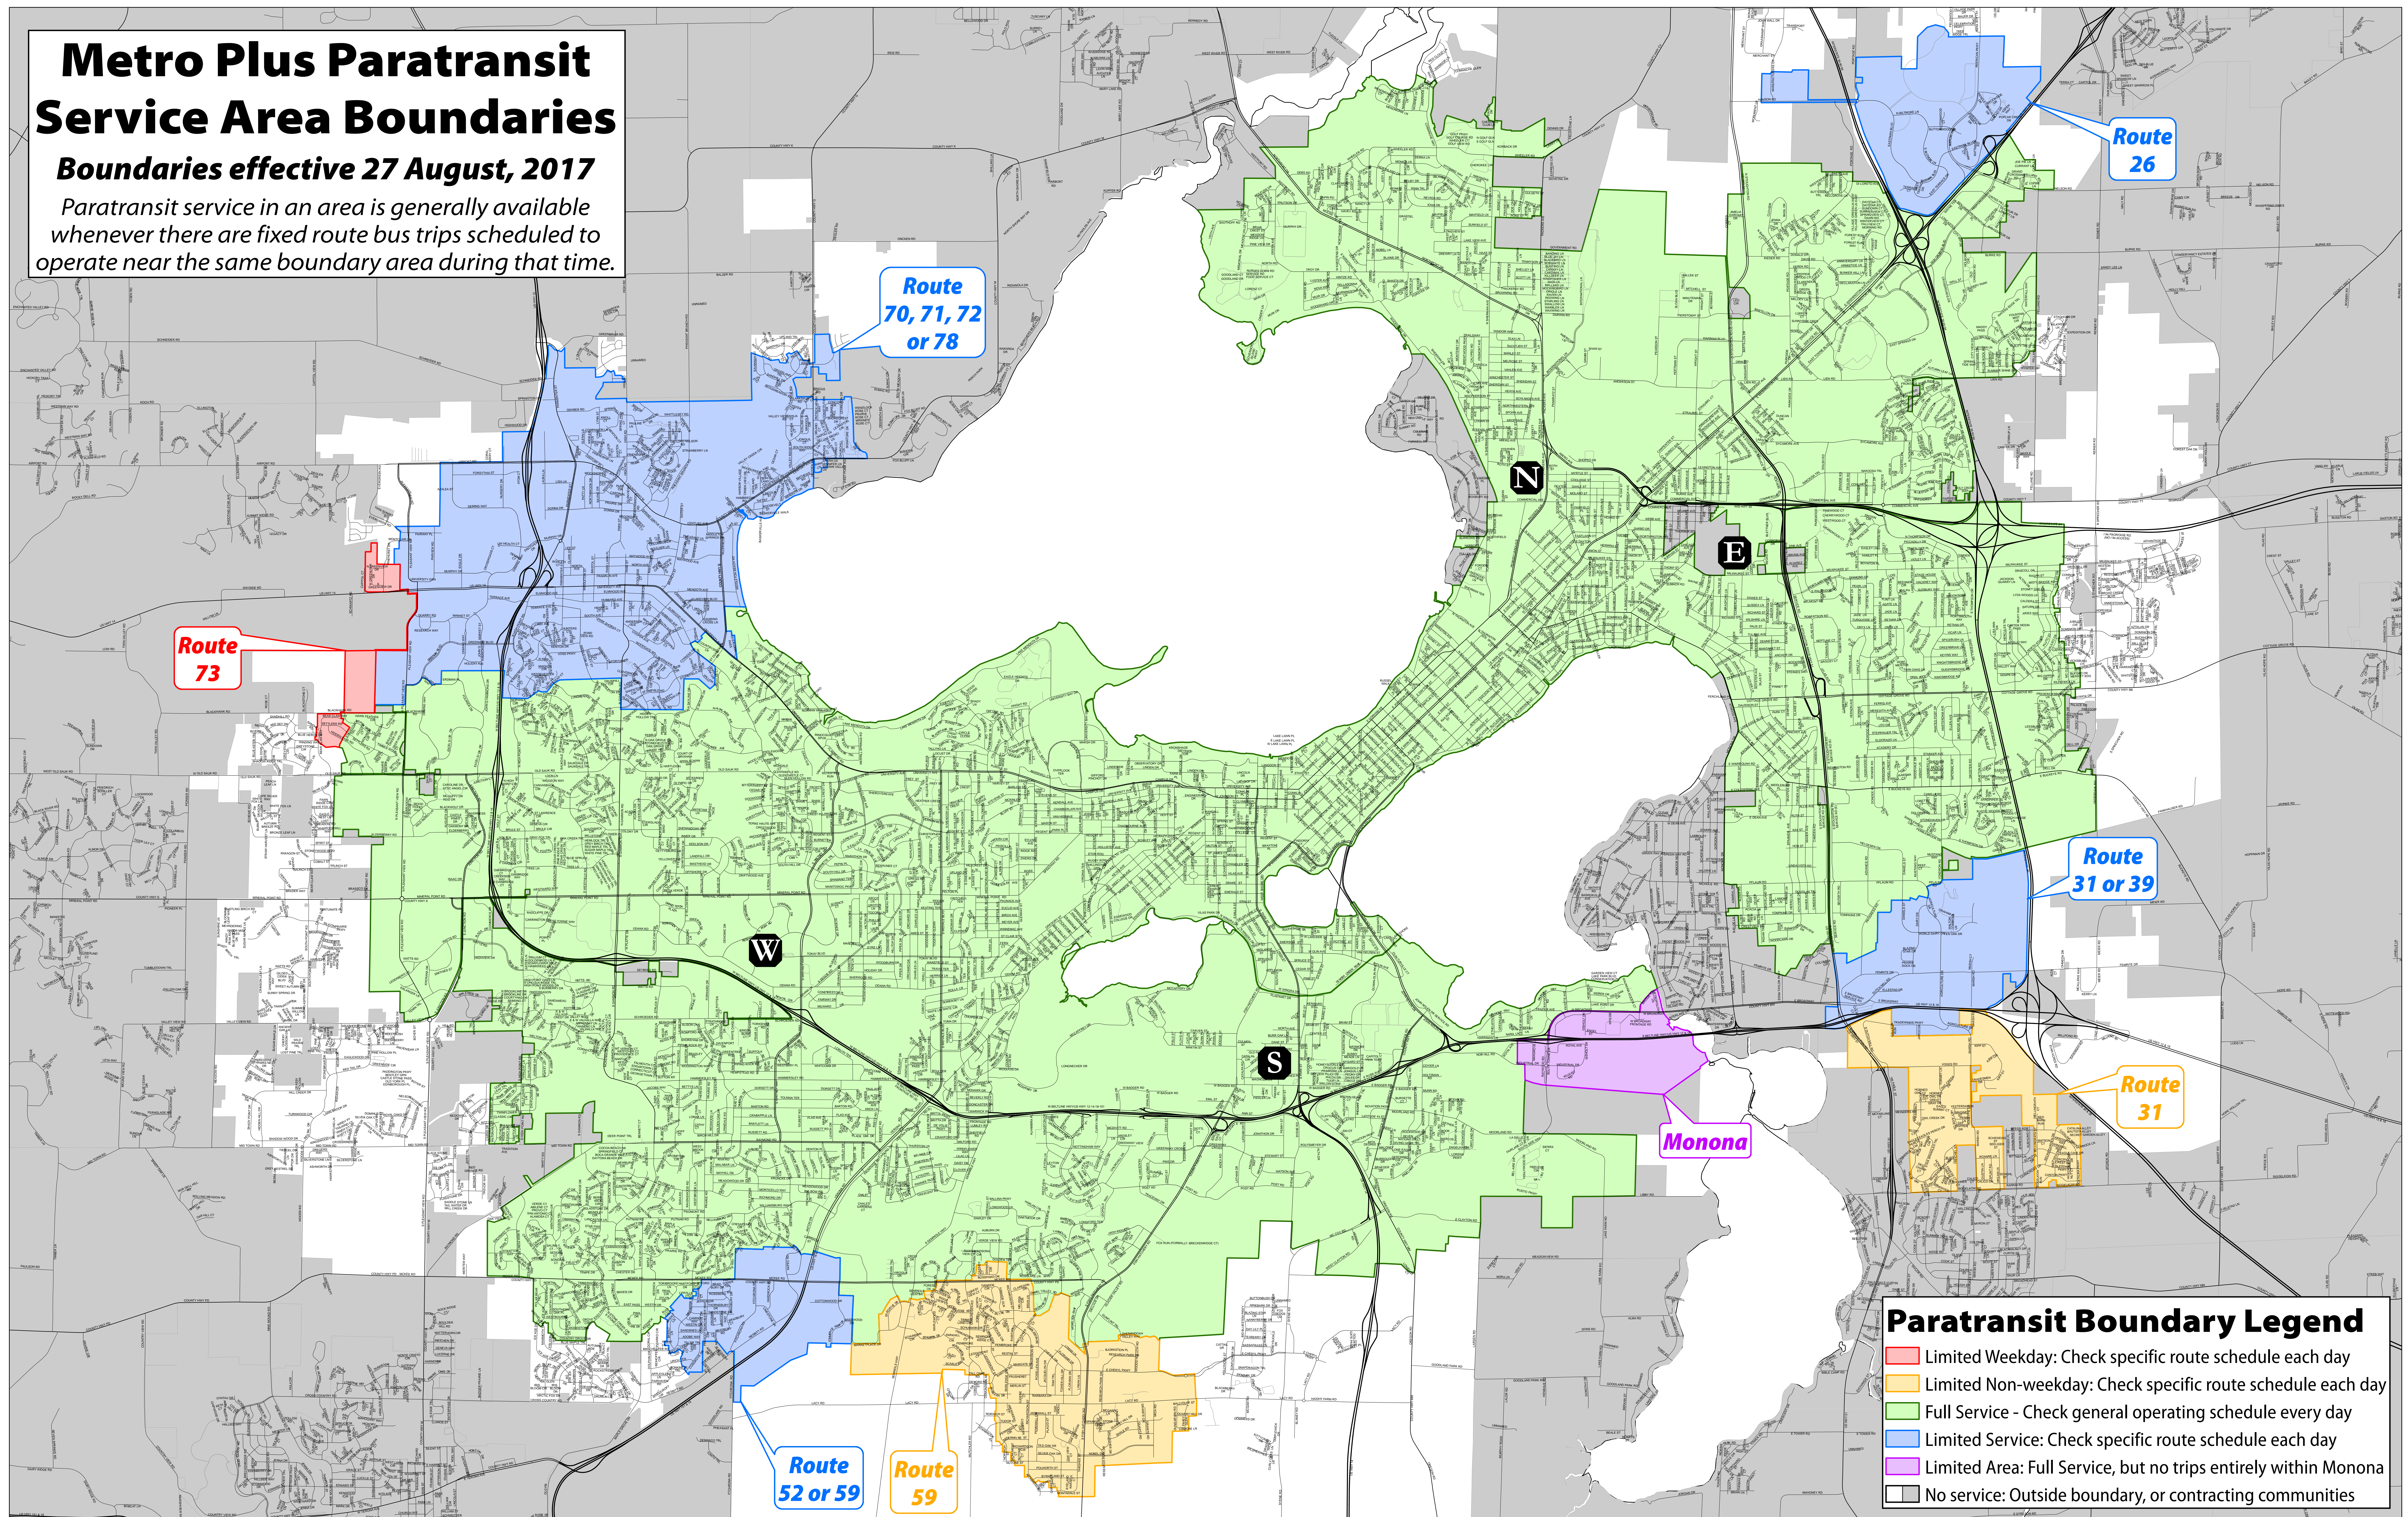

Metro Plus Paratransit Service Area Boundaries

Boundaries effective 27 August, 2017

Paratransit service in an area is generally available whenever there are fixed route bus trips scheduled to operate near the same boundary area during that time.

Paratransit Boundary Legend

- Limited Weekday: Check specific route schedule each day
- Limited Non-weekday: Check specific route schedule each day
- Full Service - Check general operating schedule every day
- Limited Service: Check specific route schedule each day
- Limited Area: Full Service, but no trips entirely within Monona
- No service: Outside boundary, or contracting communities