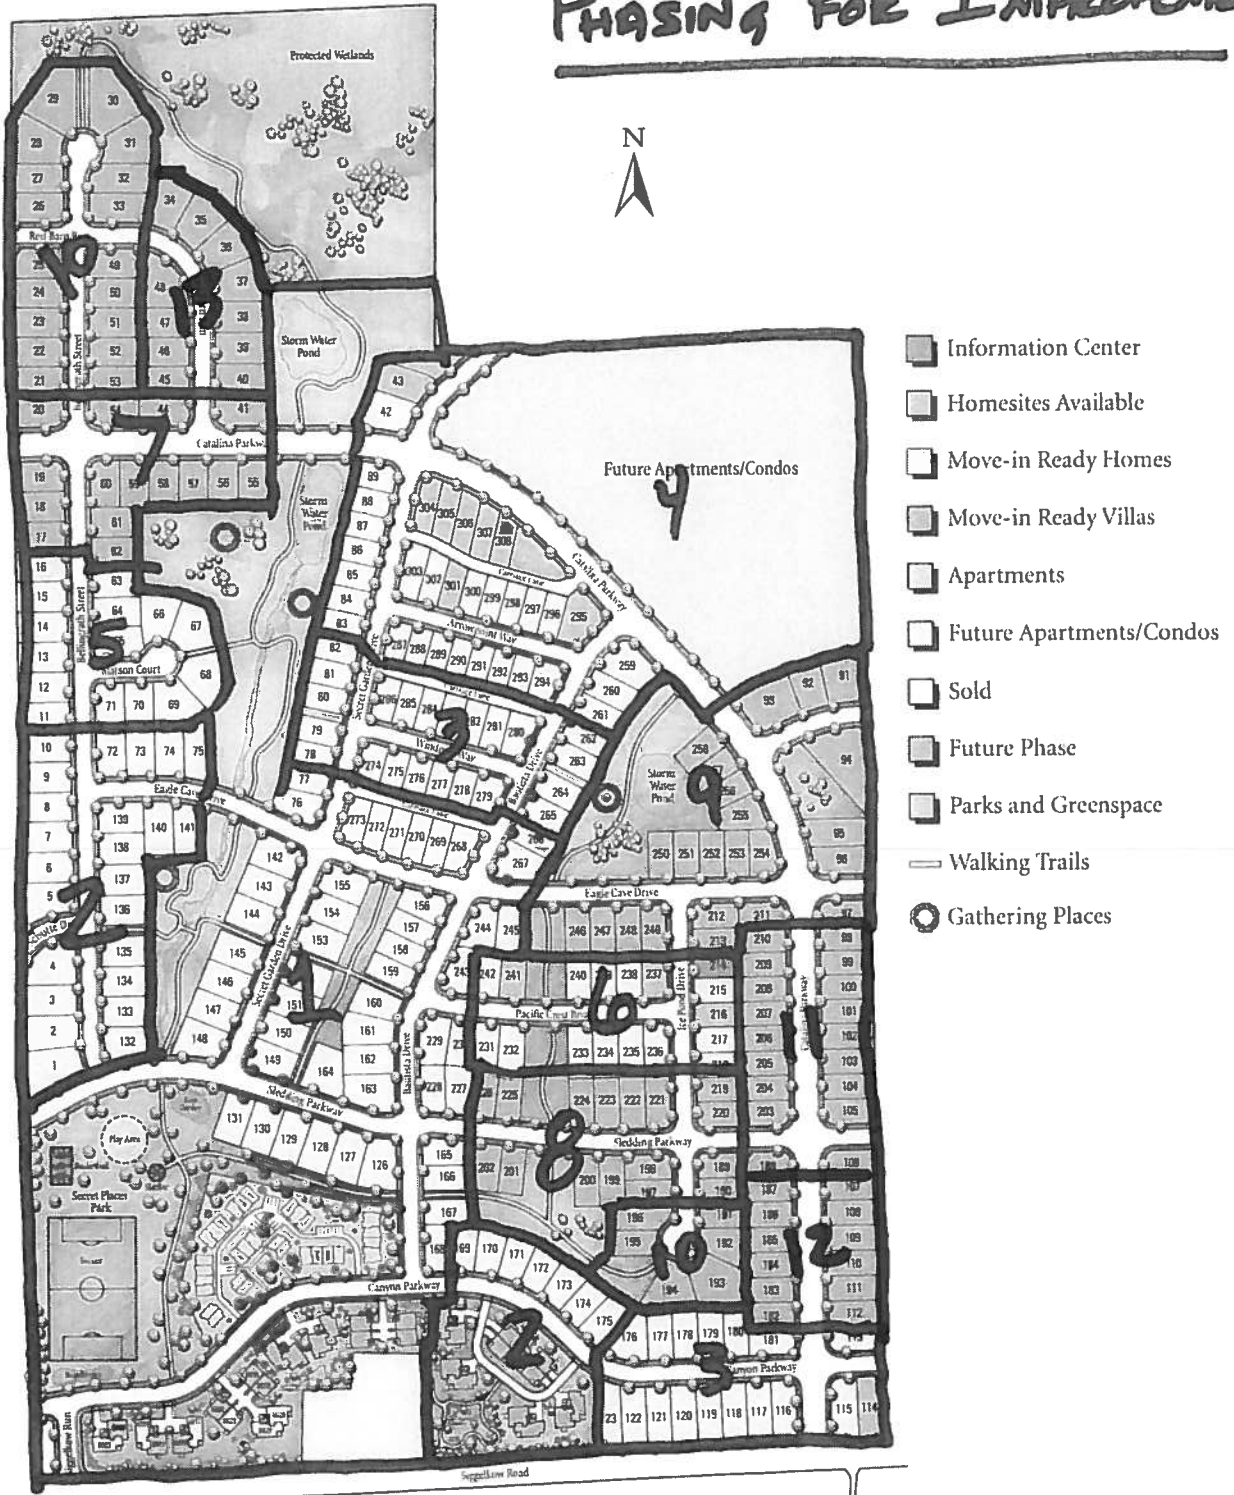

PHASING FOR IMPROVEMENTS

VERIDIAN HOMES

6801 South Towne Drive Madison, WI 53713 • 608.226.3000 • veridianhomes.com • Find us on Facebook