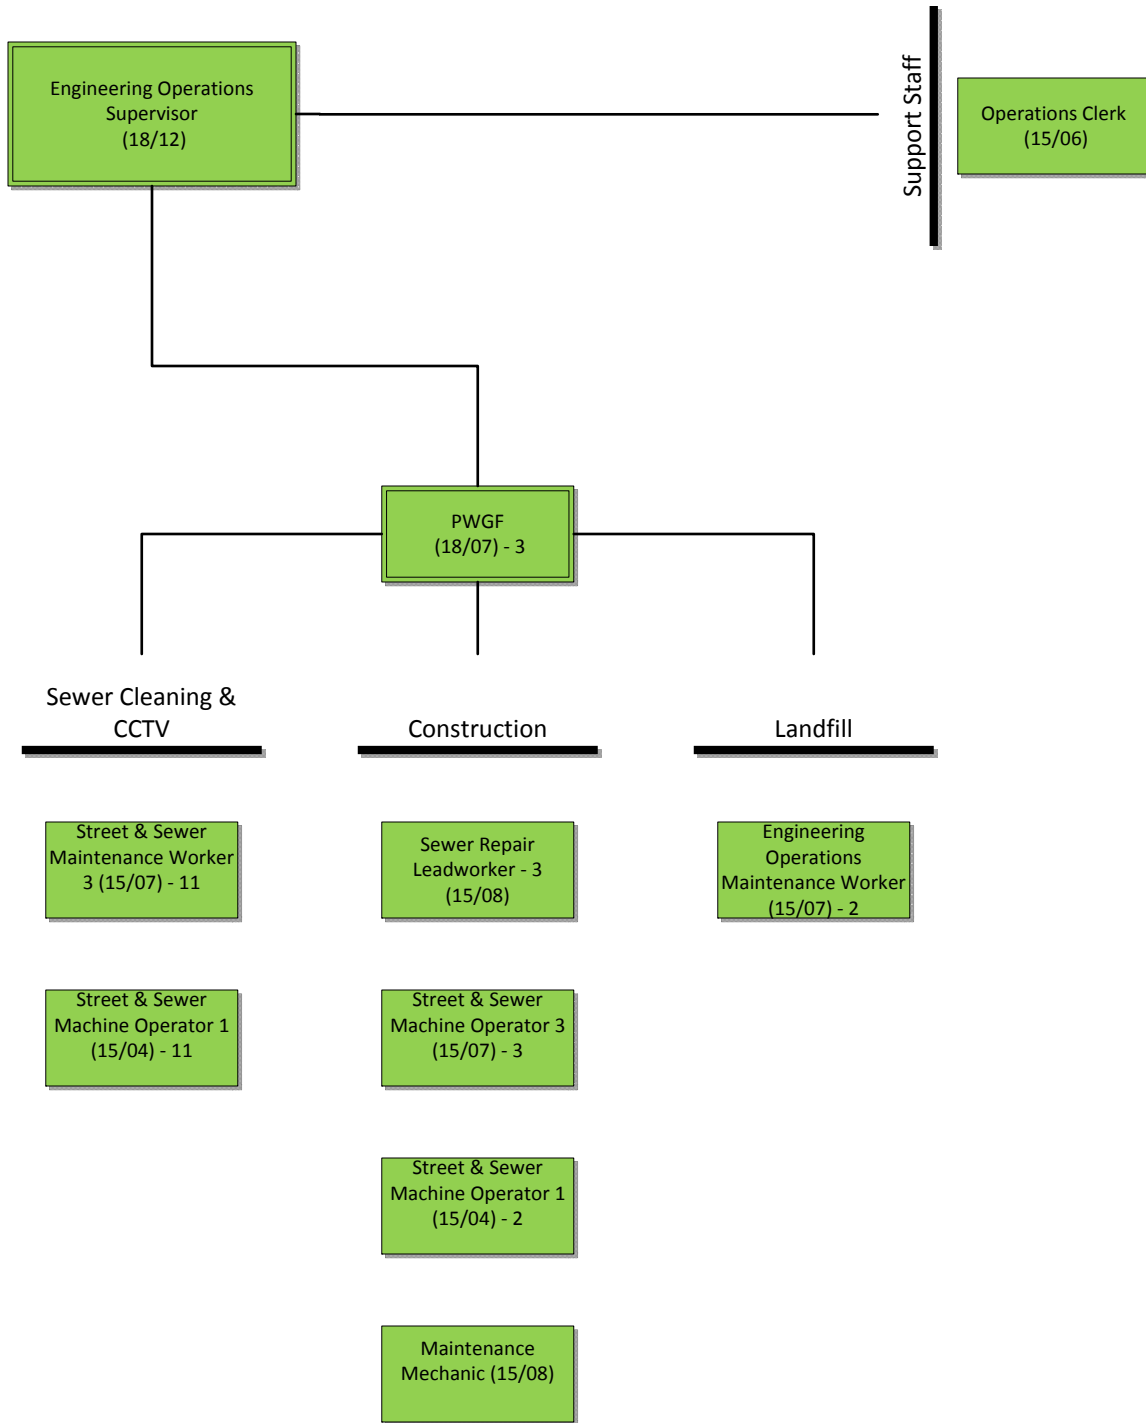

Operations Organizational Structure - 1999

City of Madison
Engineering Division