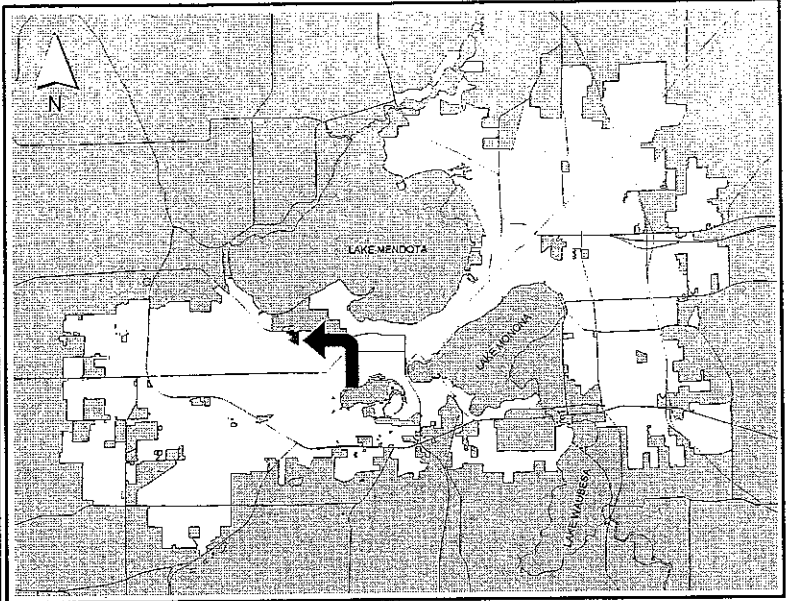

CITY OF MADISON

Proposed Rezoning

Location: 702 North Midvale Boulevard
Applicant: Hilldale Land Company/
Dennis Harder - Joseph Freed & Associates
From PUD(SIP) District(s)
To Amended PUD(GDP-SIP) District(s)
Existing Use: Shopping Center
Proposed Use: 13,200 sf Building w/Restaurant,
Outdoor Eating Area & Retail Space
File No. _____
Public Hearing Dates:
Plan Commission 01 May 2006
Common Council 16 May 2006