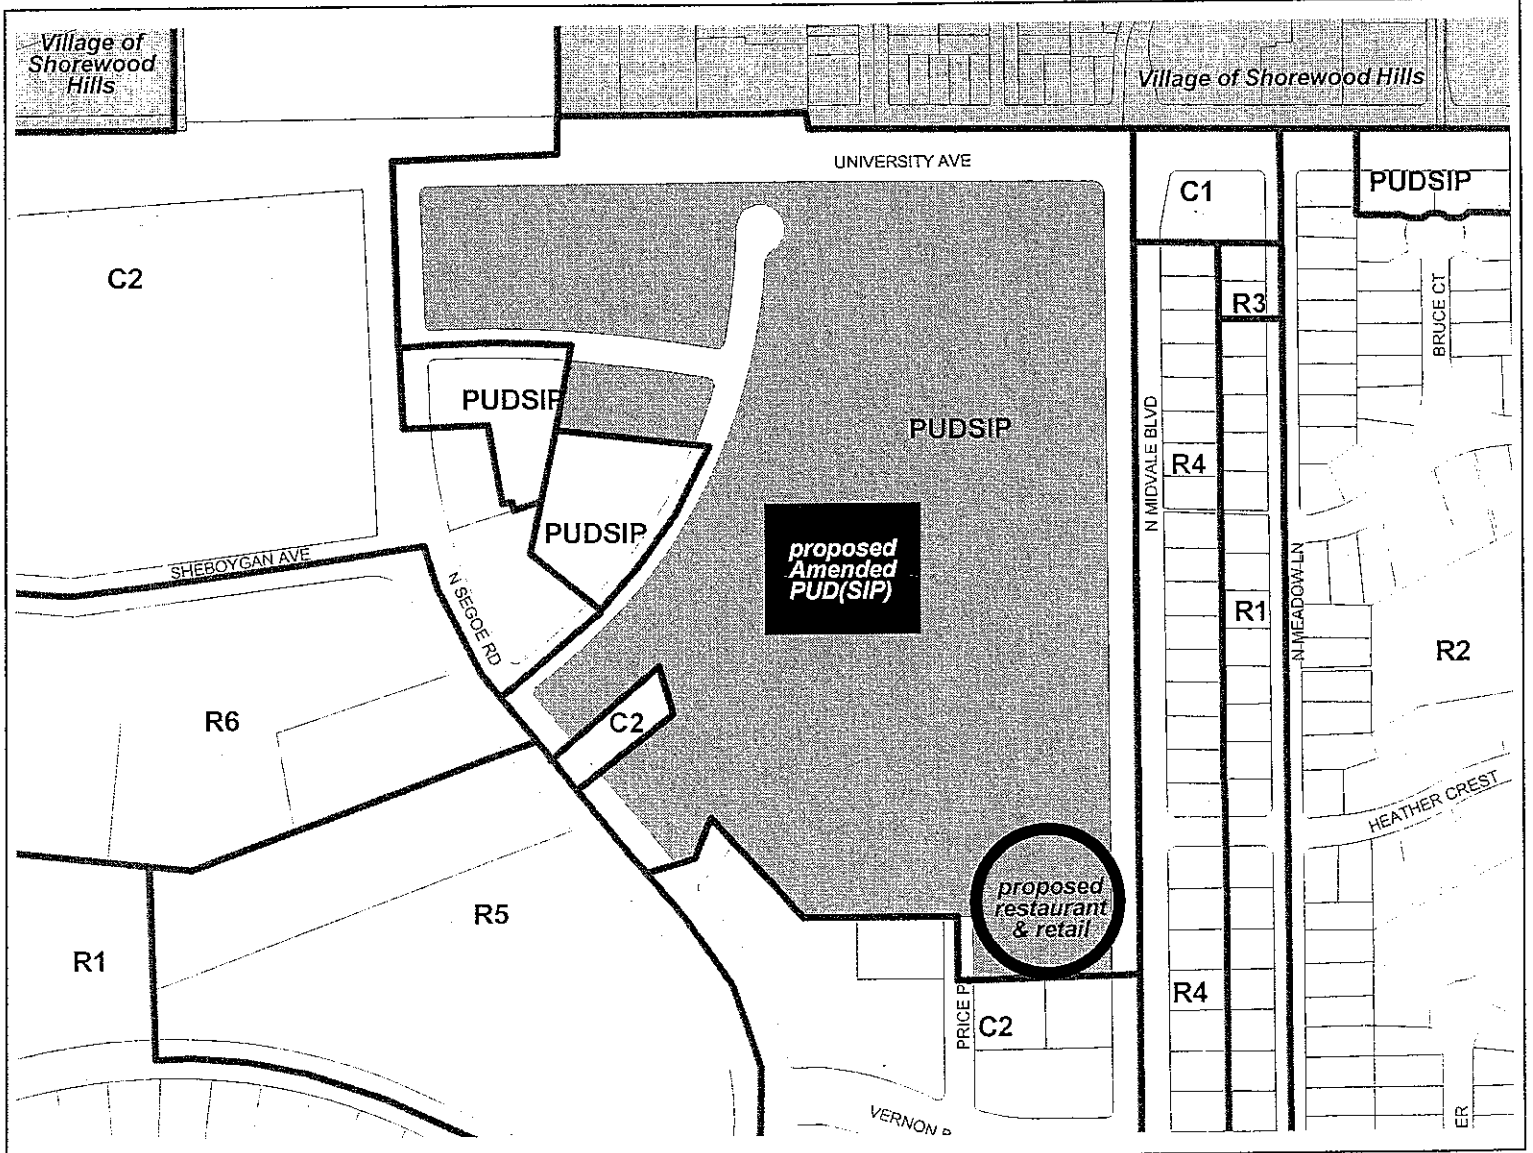

For Questions contact: Tim Parks at 261-9632 or tparks@cityofmadison.com or City Planning at 266-4635