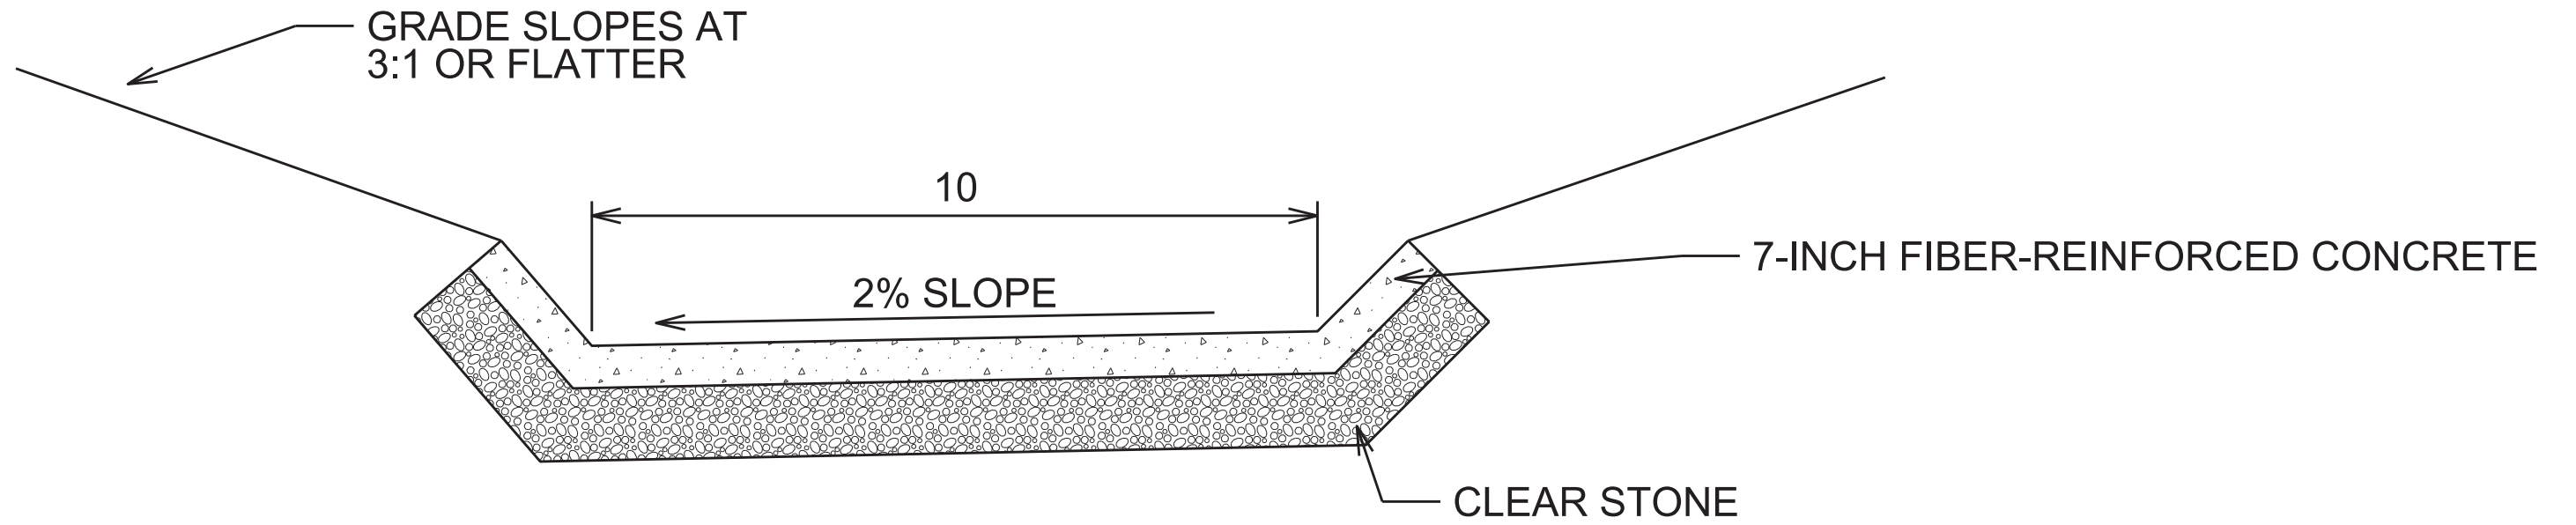

PROPOSED CONCRETE CUNETTE