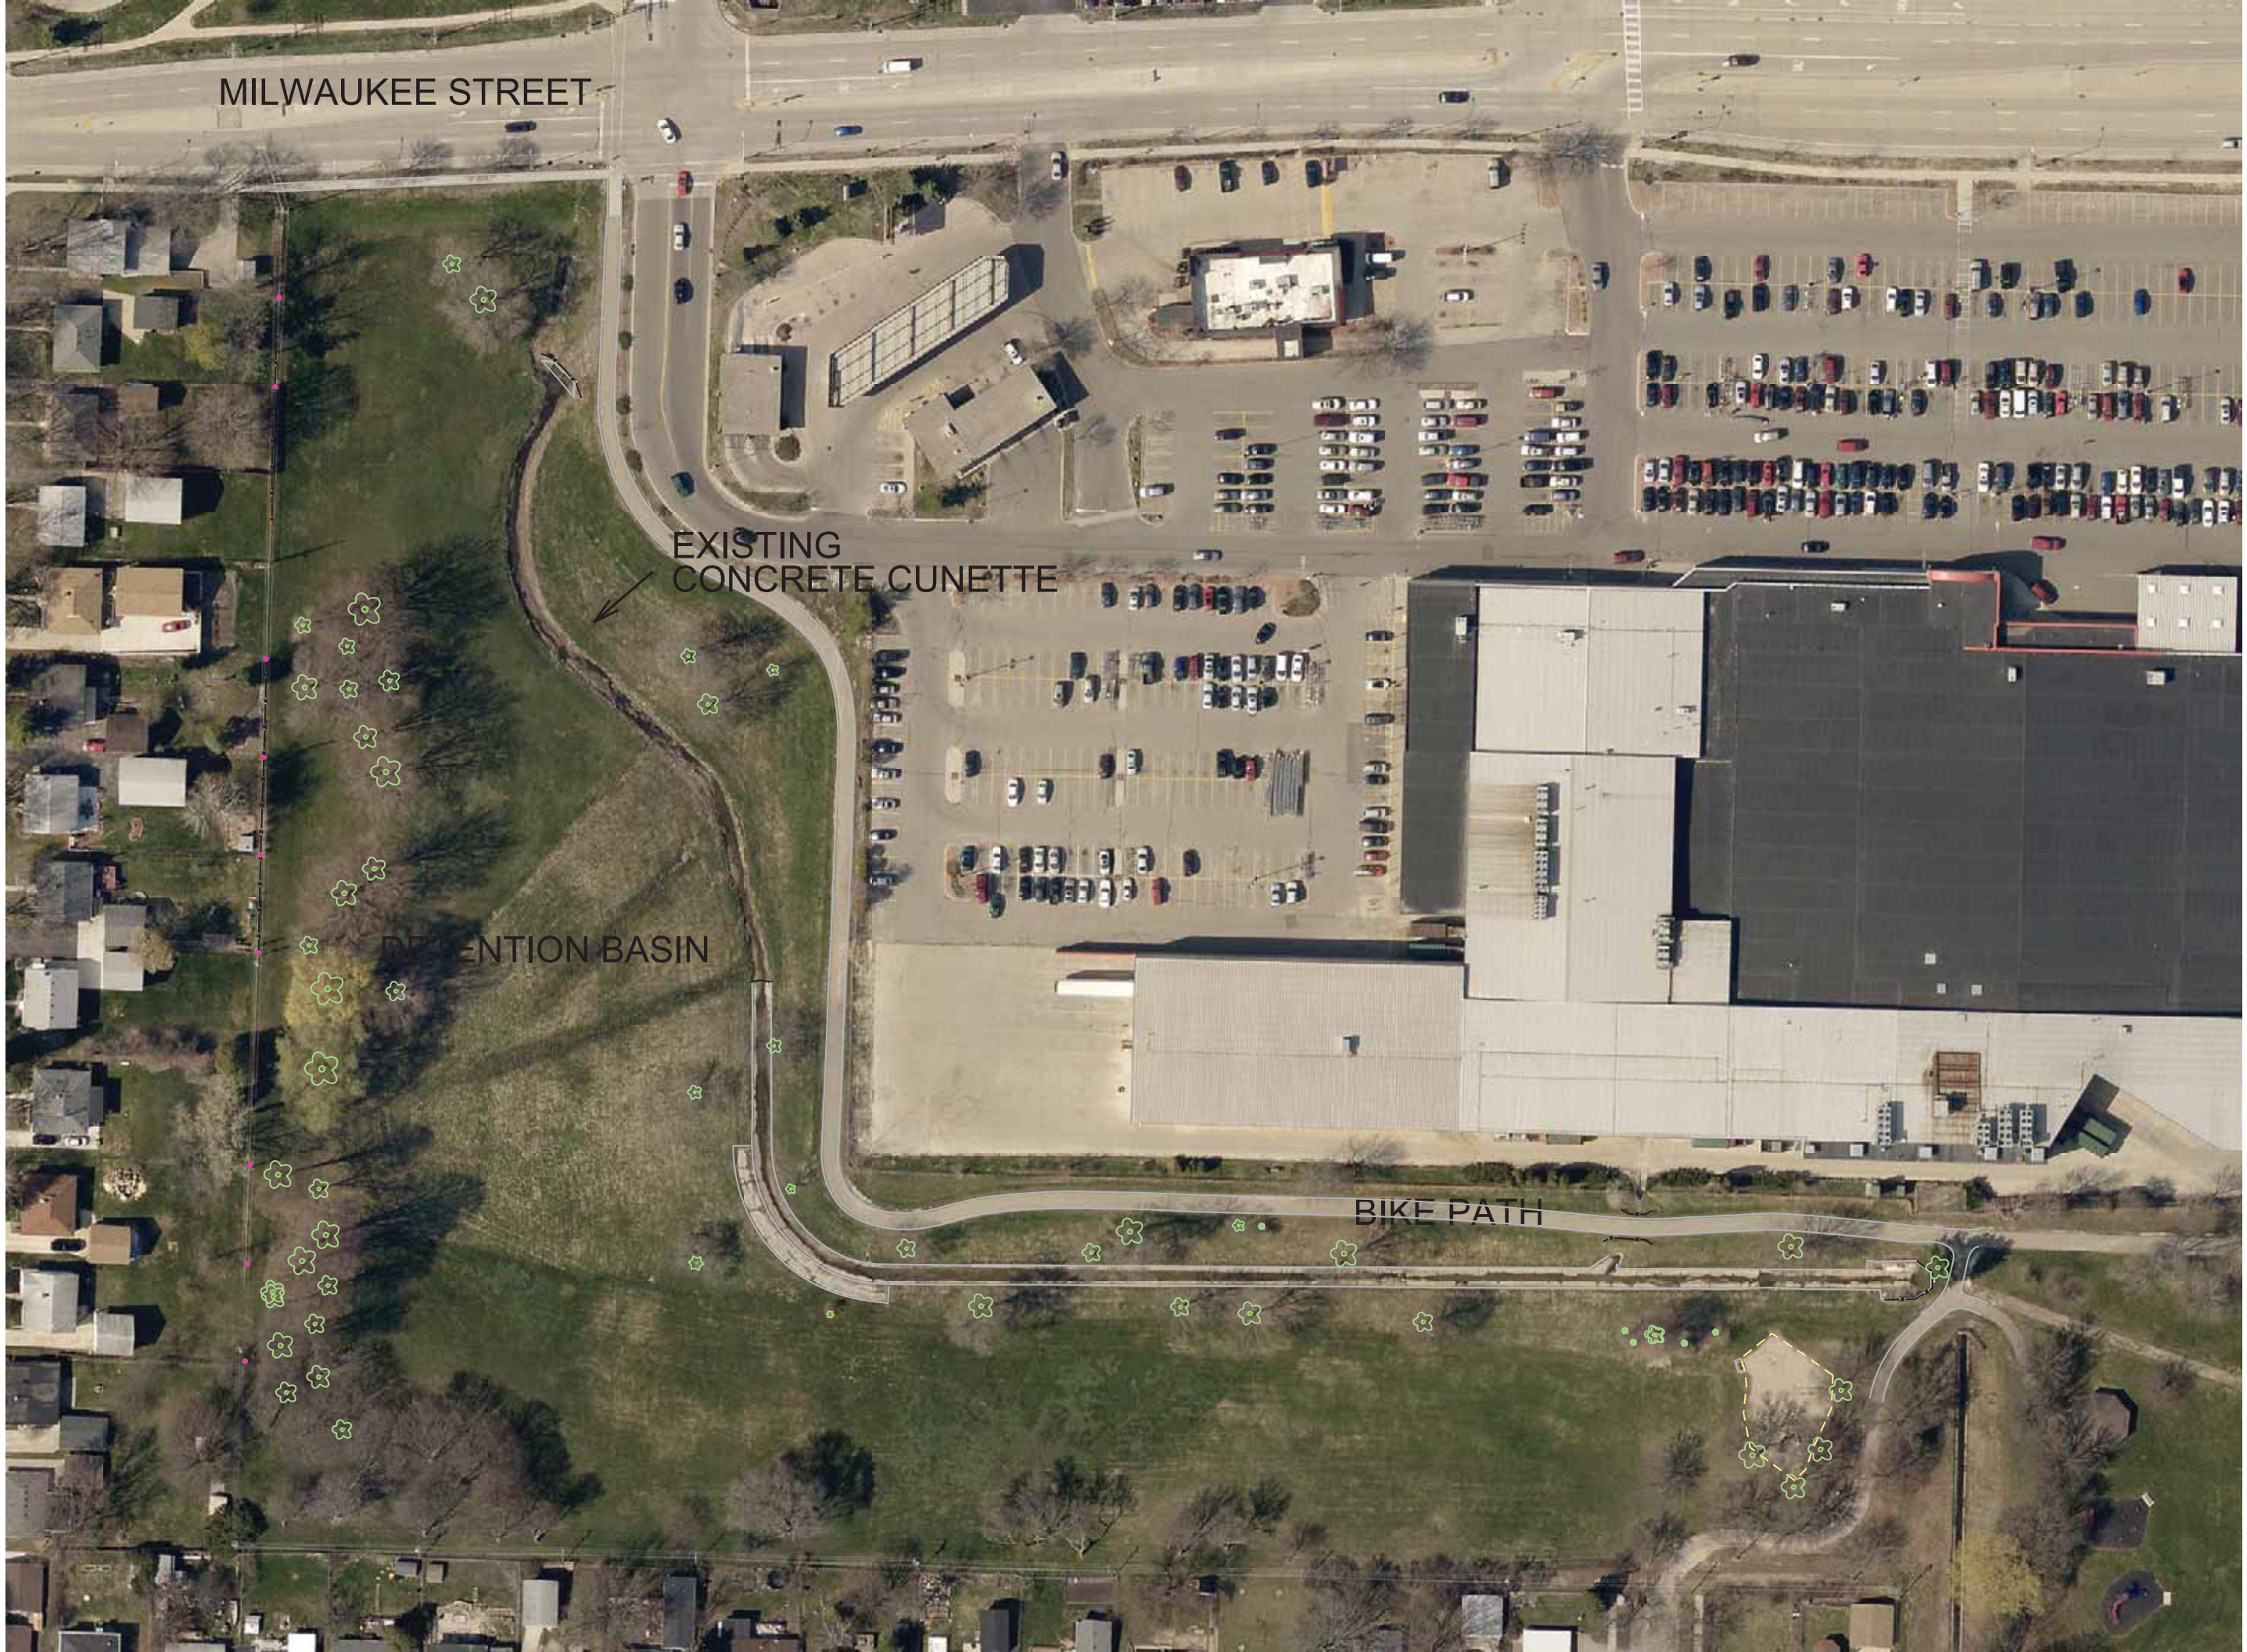

MILWAUKEE STREET

EXISTING
CONCRETE CUNETTE

RETENTION BASIN

BIKE PATH

4/29/2014 2:21 pm

4/29/2014 2:23pm

4/29/2014 2:25pm

4/29/2014 2:32pm

4/29/2014 2:36pm

4/29/2014 2:27pm

11/16/2012 2:51pm

PROPOSED CONCRETE CUNETTE

MILWAUKEE STREET

PROPOSED
CONCRETE CUNETTE

BIKE PATH

DETENTION BASIN
REGRADING