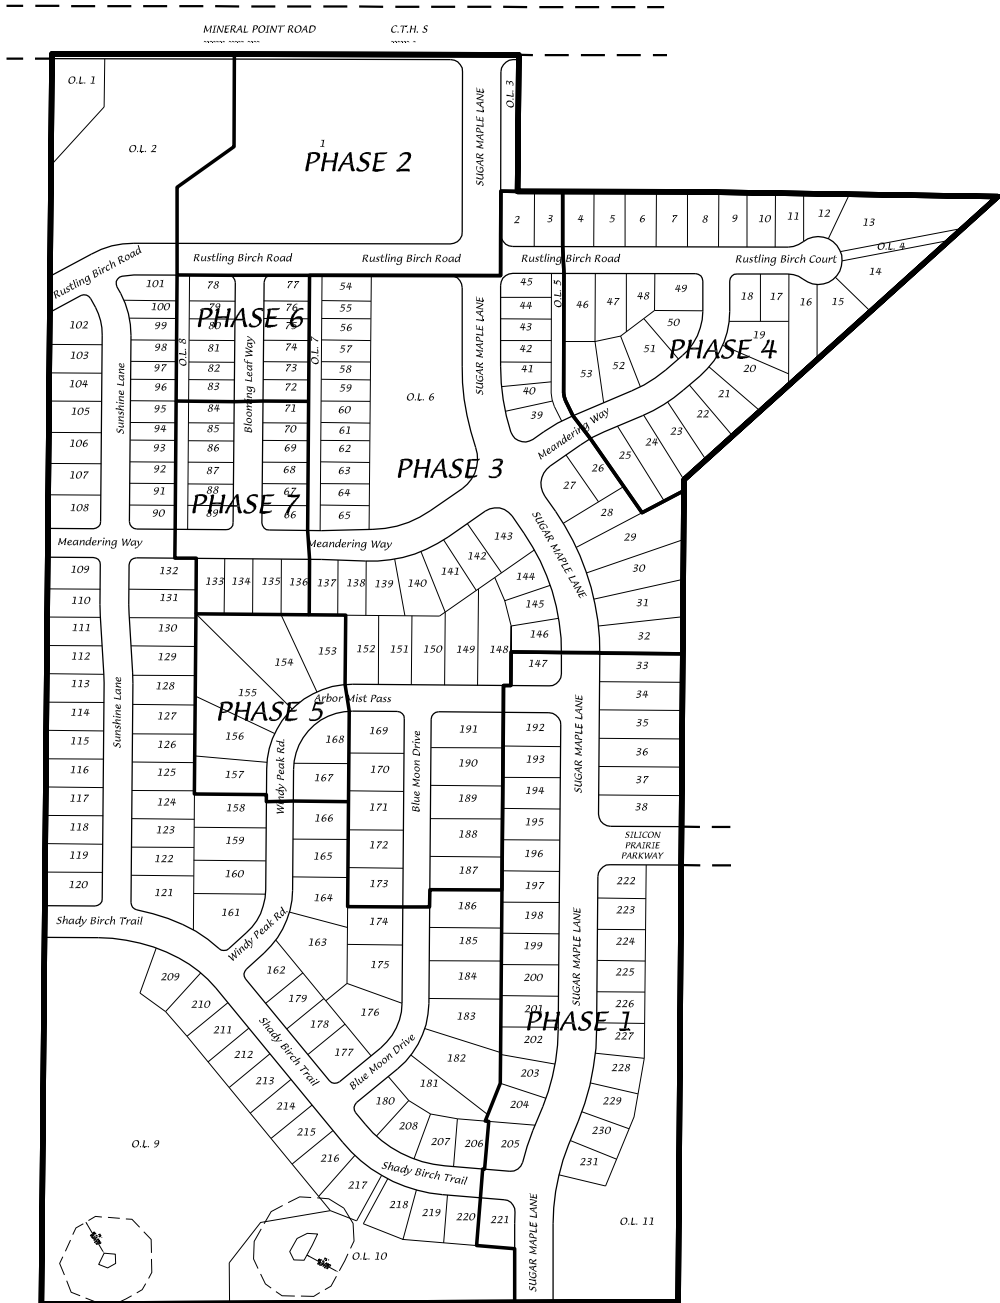

# Birchwood Point - Phase Map

**D'ONOFRIO KOTTKE AND ASSOCIATES, INC.**  
 7530 Westward Way, Madison, WI 53717  
 Phone: 608.833.7530 • Fax: 608.833.1089  
**YOUR NATURAL RESOURCE FOR LAND DEVELOPMENT**

0 400  
  
 Scale 1" = 400'

DATE: 06-06-16  
 REV.:  
 F.N.: 15-05-157  
 DRAWN BY: JMS