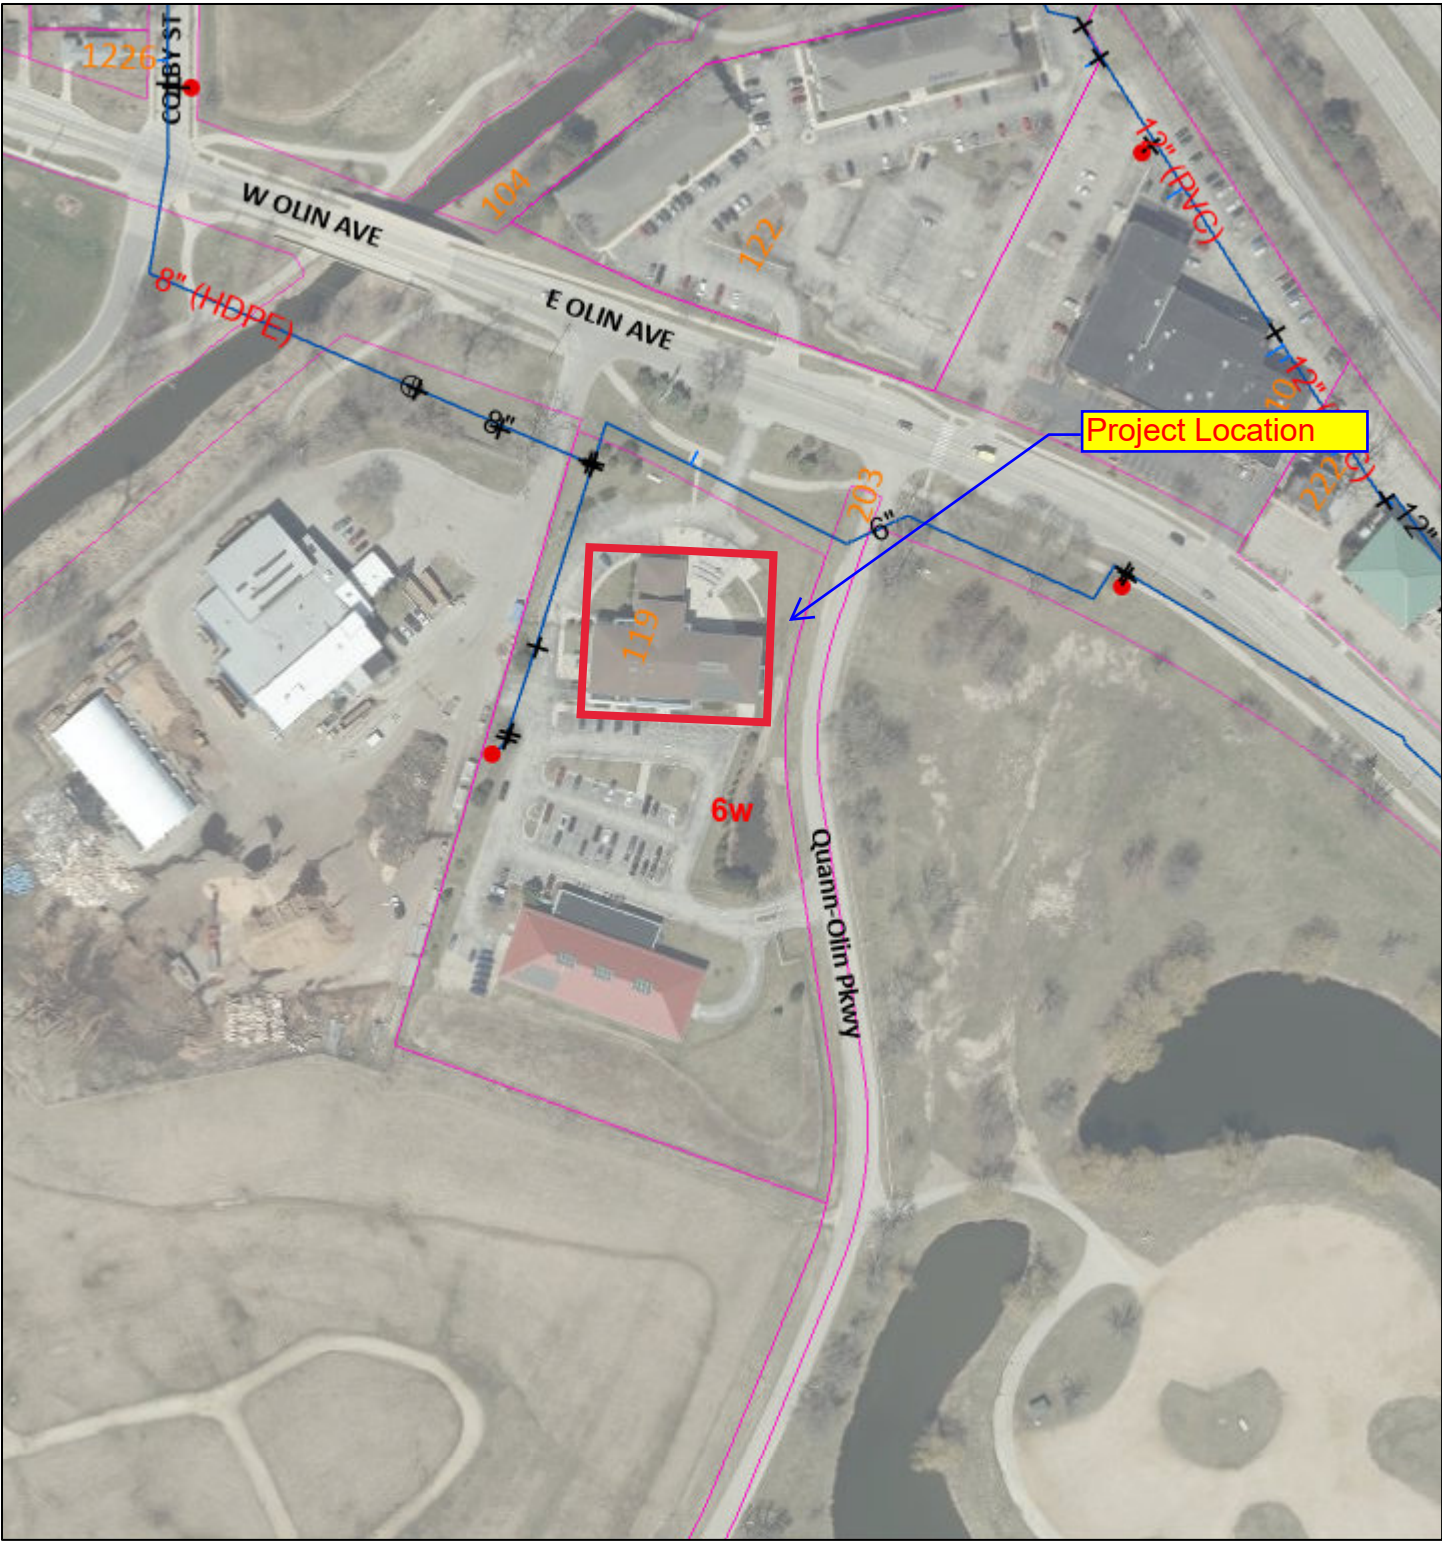

District 14 - MWU Olin Ave. Admin Building

4/16/2024, 1:45:40 PM