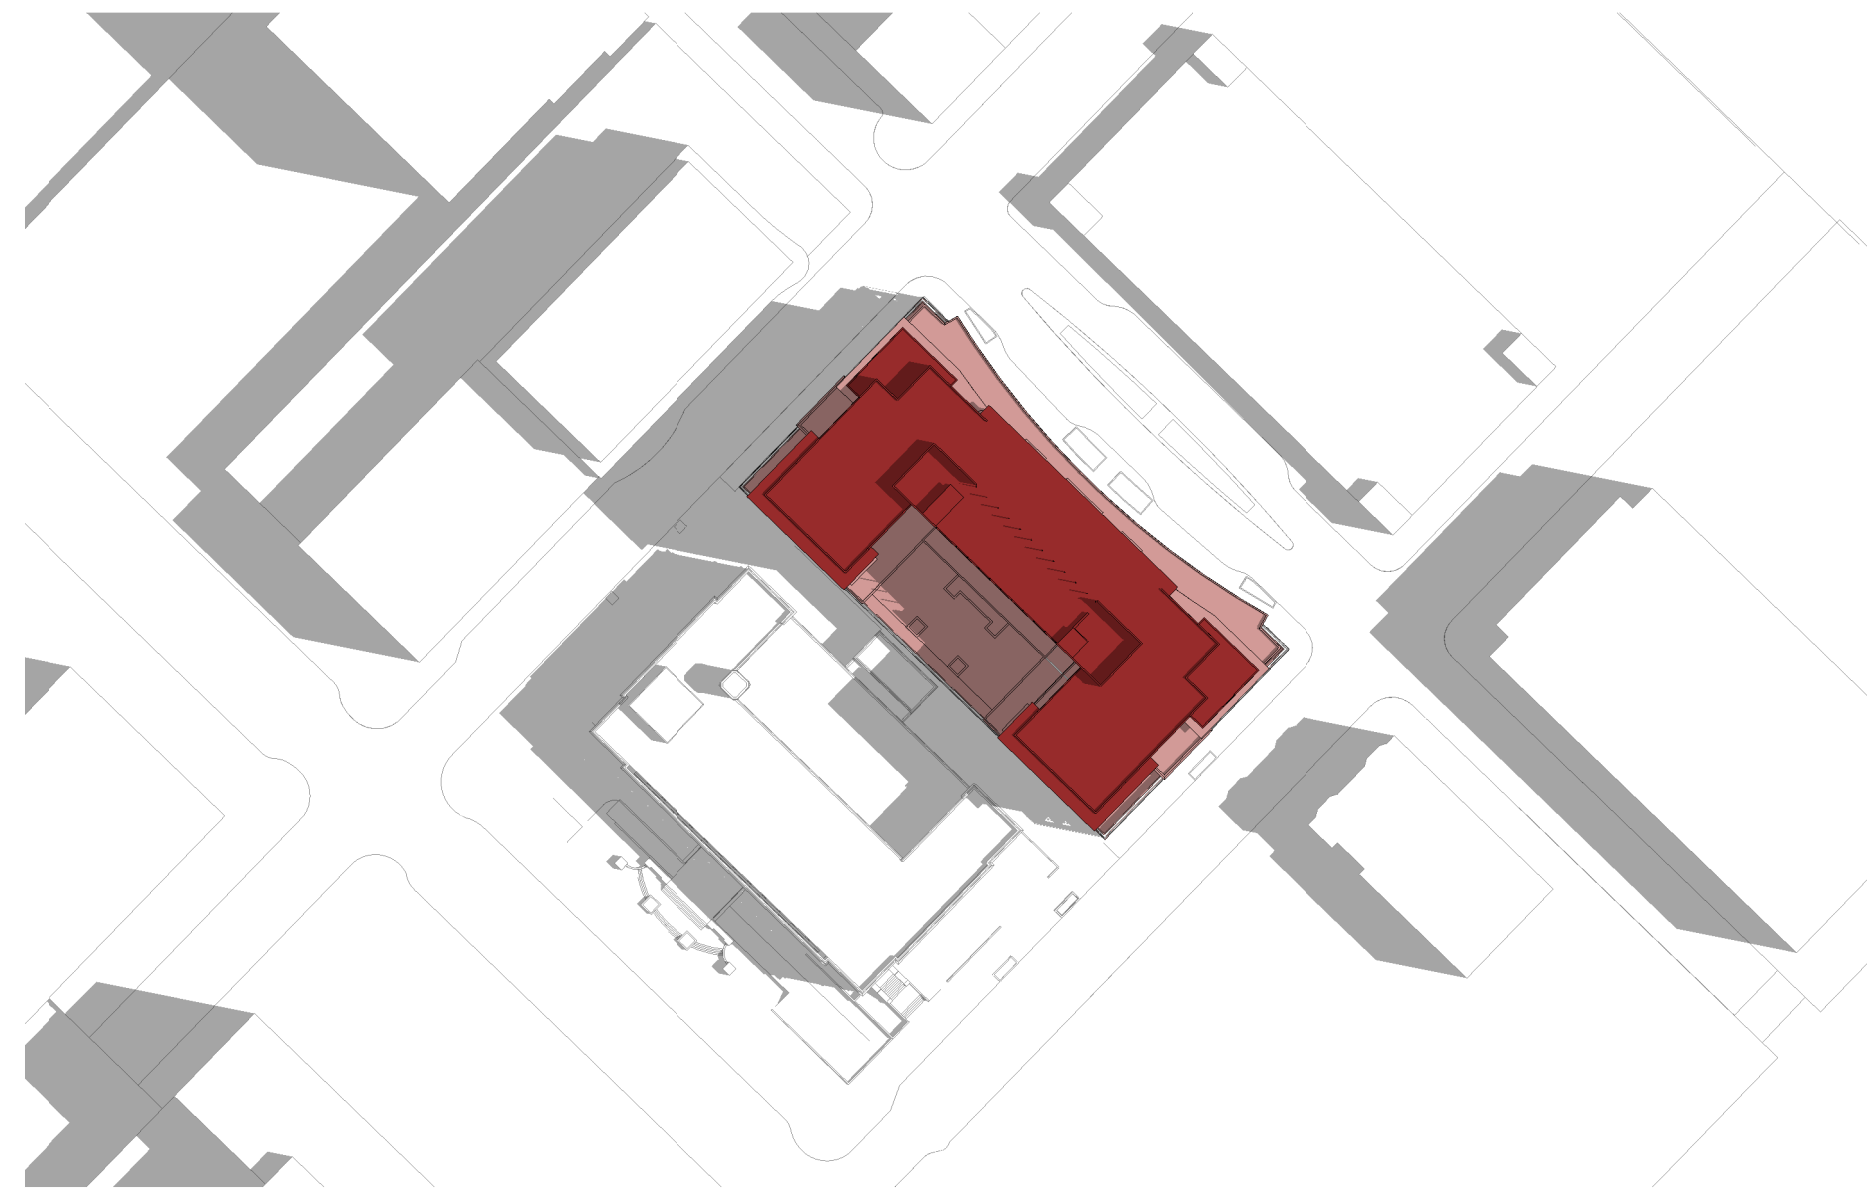

SUMMER SOLSTICE

FALL / SPRING EQUINOX

WINTER SOLSTICE

9:00 AM

12:00 PM (NOON)

3:00 PM