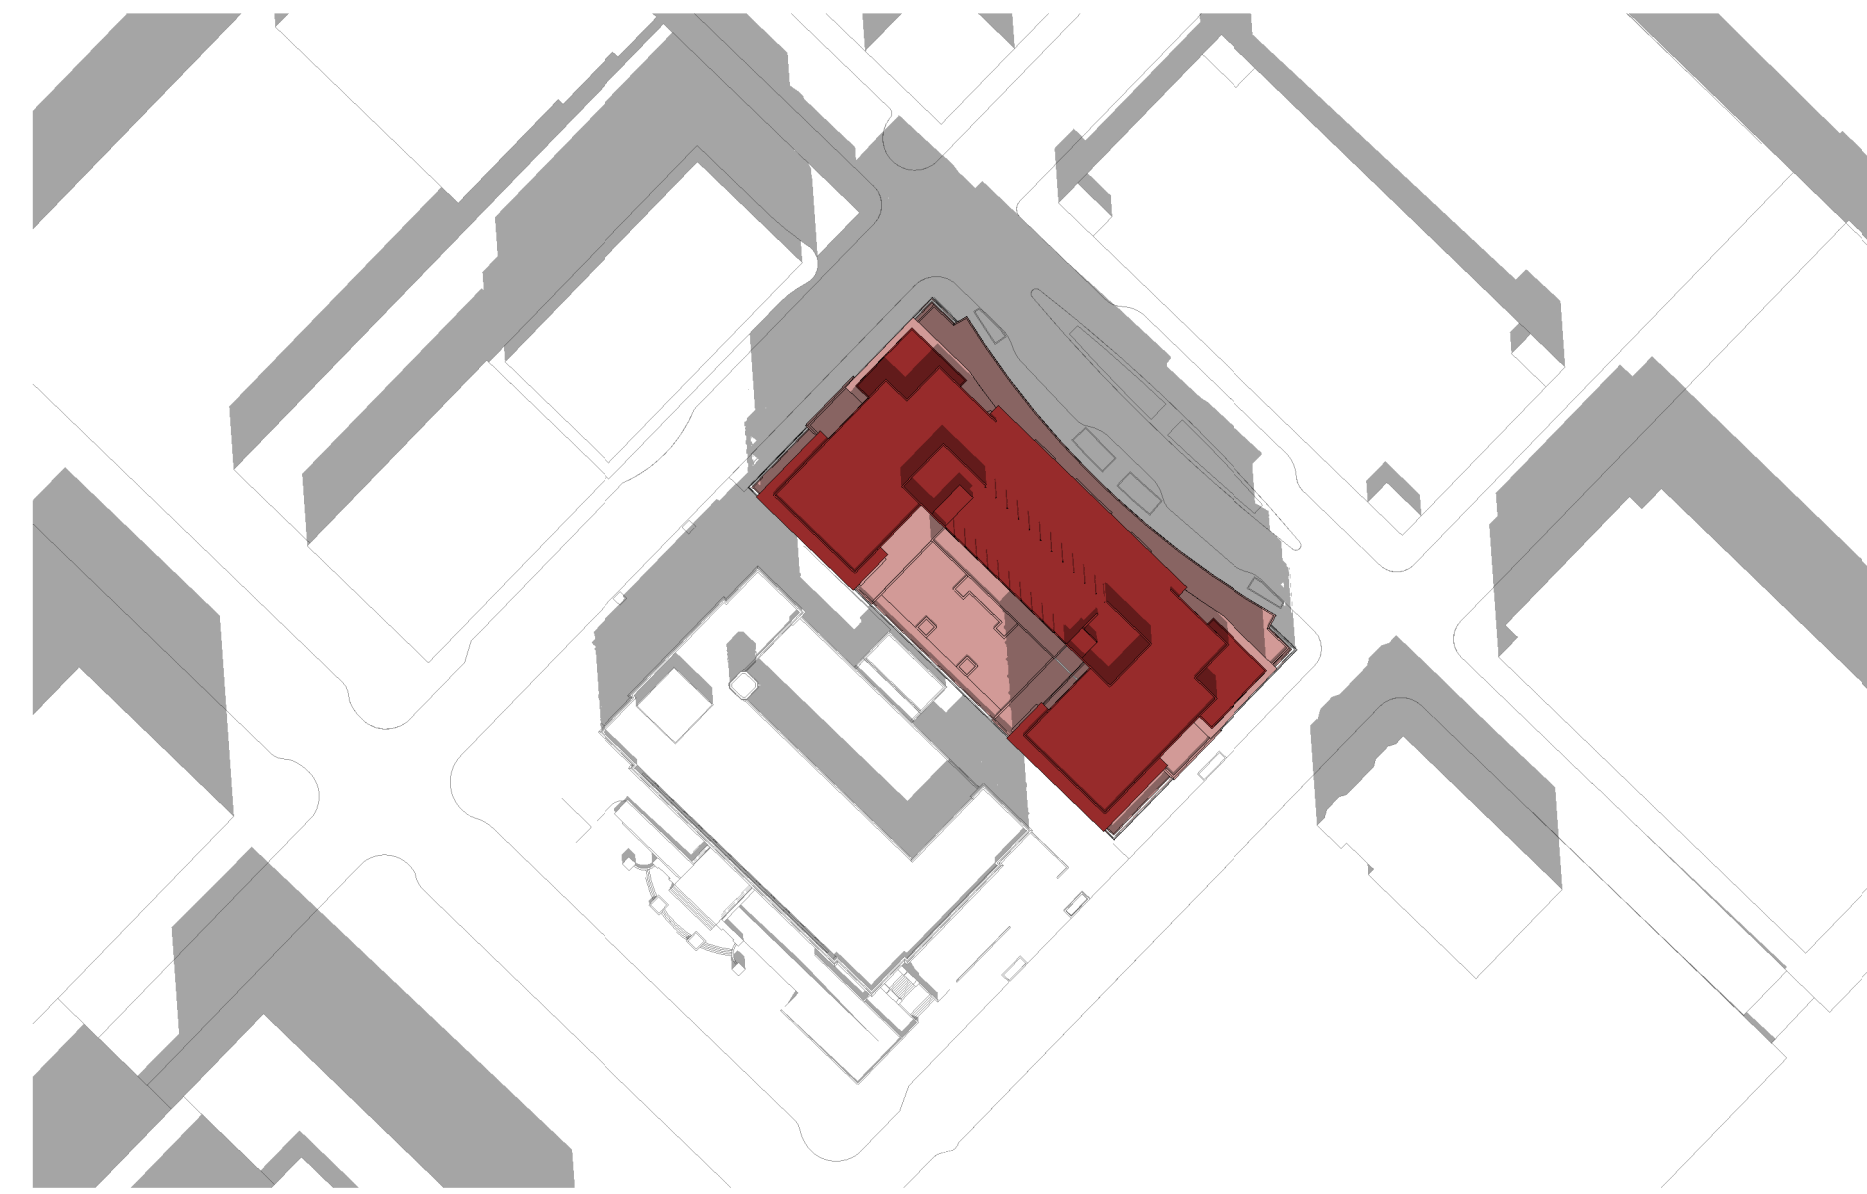

SUMMER SOLSTICE

FALL / SPRING EQUINOX

WINTER SOLSTICE

9:00 AM

12:00 PM (NOON)

3:00 PM