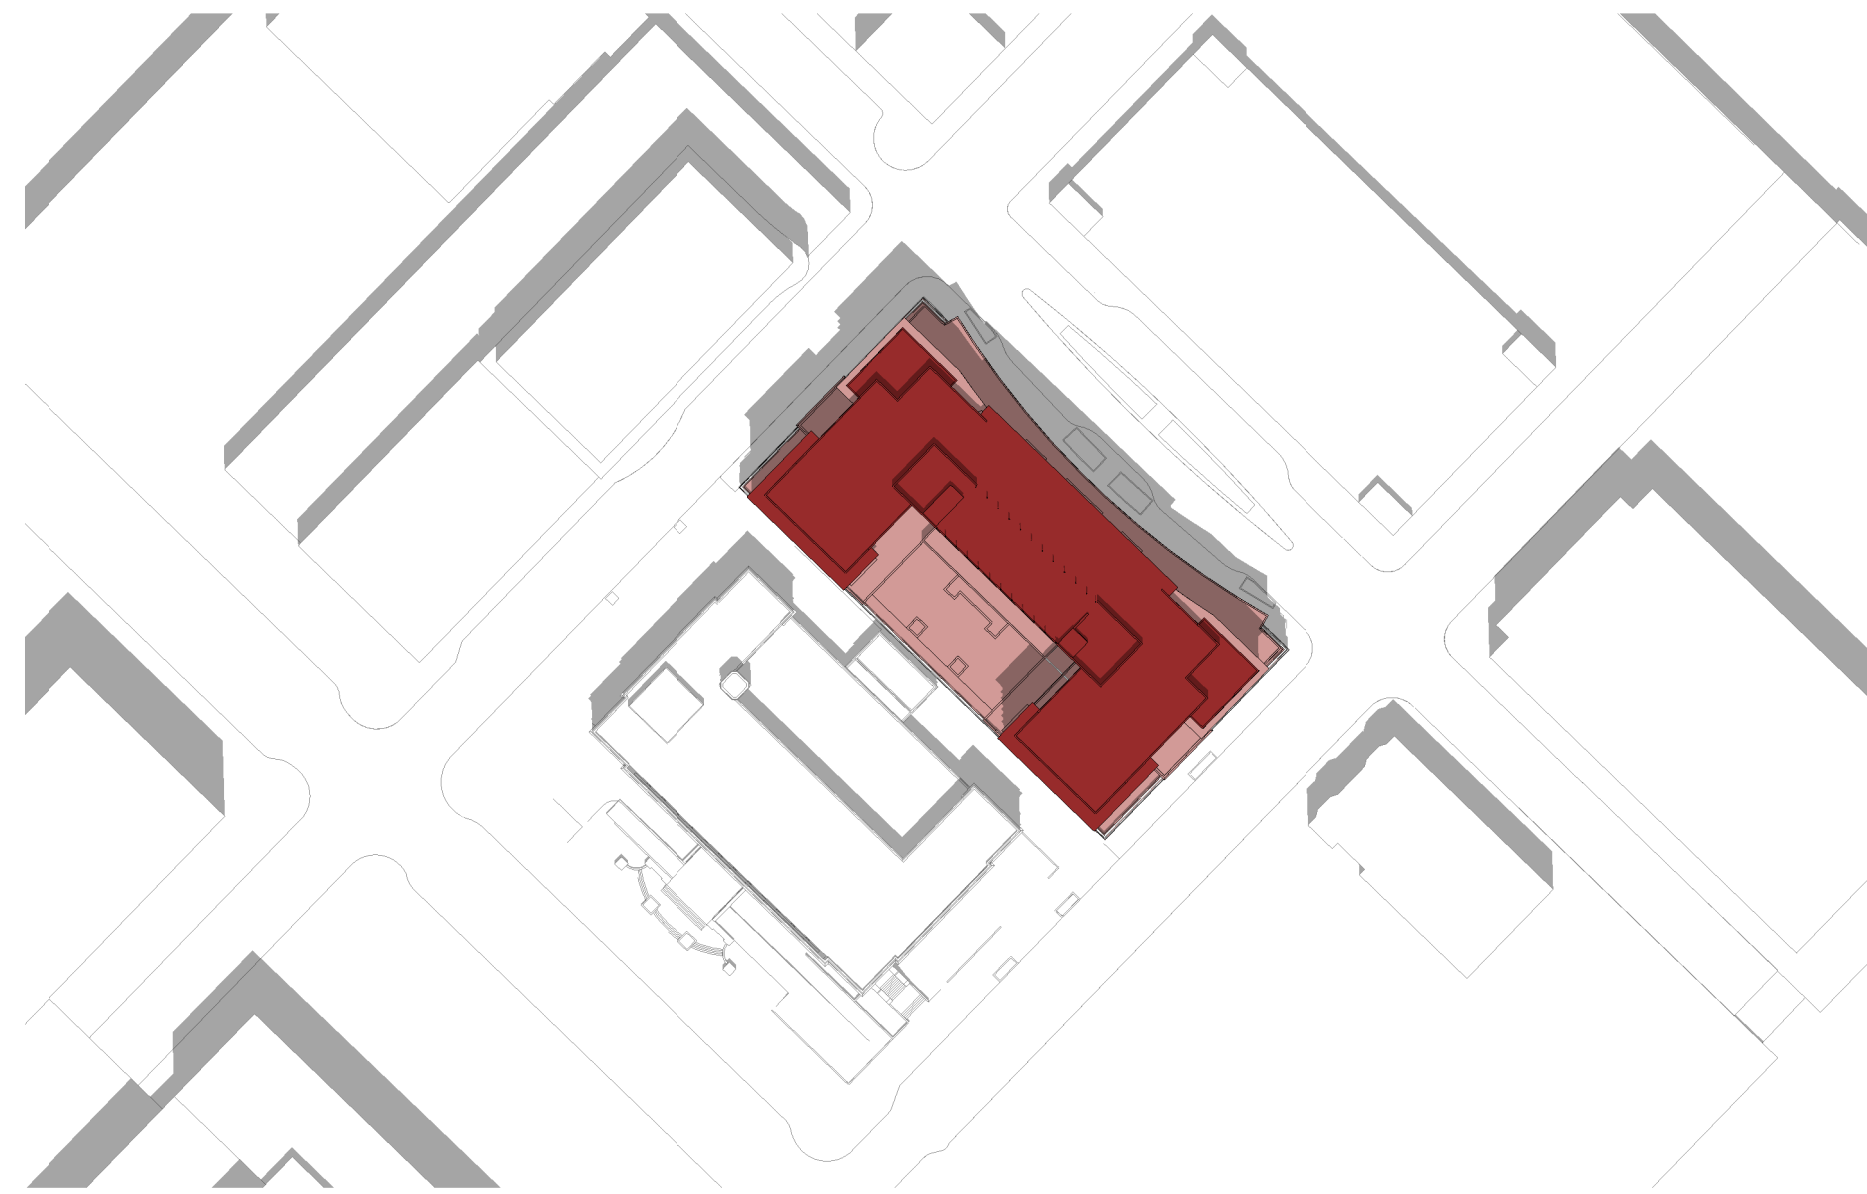

SUMMER SOLSTICE

FALL / SPRING EQUINOX

WINTER SOLSTICE

9:00 AM

12:00 PM (NOON)

3:00 PM