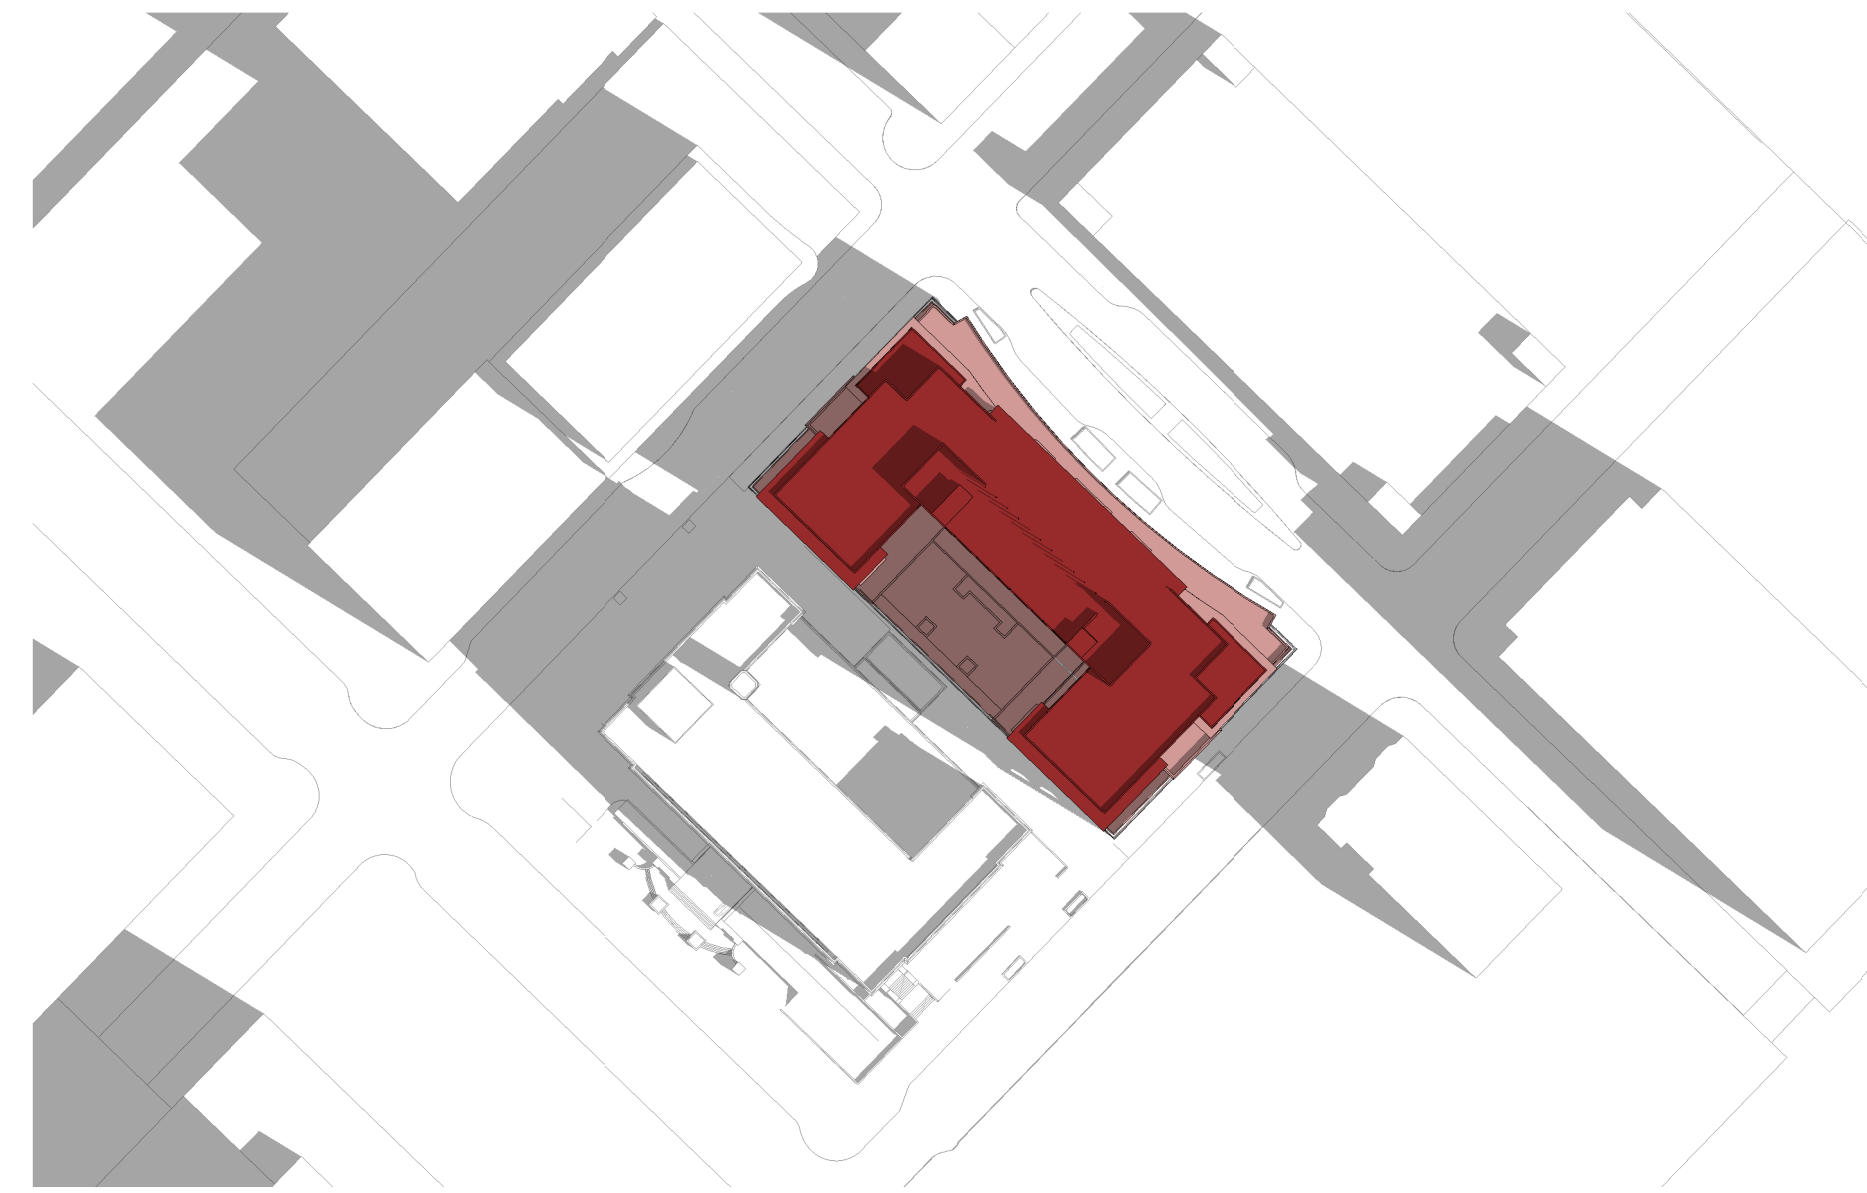

SUMMER SOLSTICE

FALL / SPRING EQUINOX

WINTER SOLSTICE

9:00 AM

12:00 PM (NOON)

3:00 PM