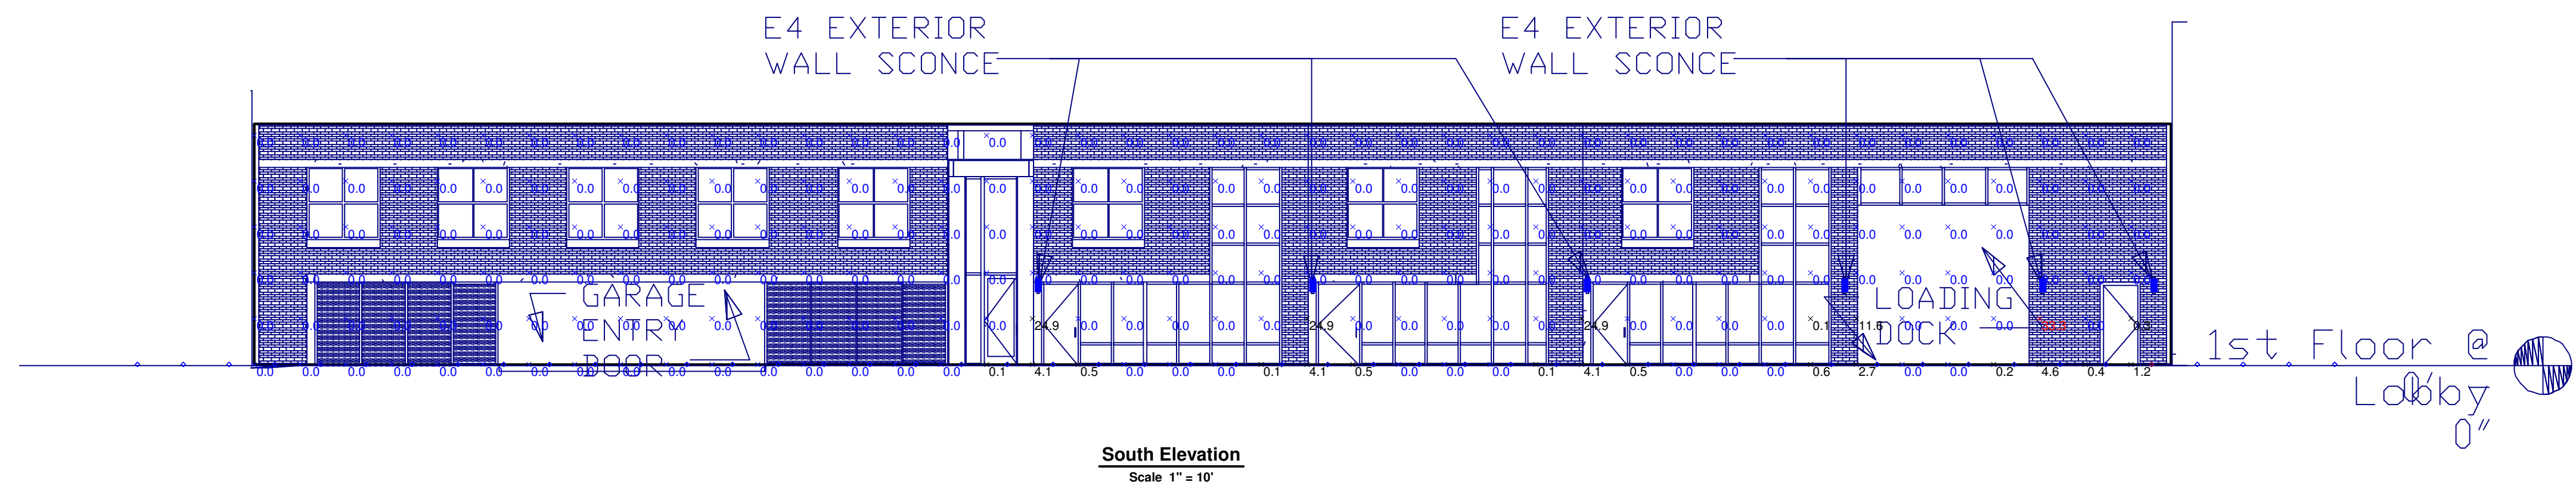

LUMINAIRE SCHEDULE									
Symbol	Label	Qty	Catalog Number	Lamp	File	Lumens	LLF	Watts	
●	E1	25	3020-LRTD4-9020-B1-35-30-NC	8 WHITE LEDS WITH CLEAR PLASTIC OPTICS BELOW EACH.	3020-LRTD4-9020-C1-30-30-NC.IES	Absolute	0.95	19.9	
—	E2	0	LOG-120V-48IN-40K-30X60	FORTY-EIGHT WHITE LIGHT EMITTING DIODES (LED'S), VERTICAL BASE -DOWN POSITION, VOLTAGE (120VAC, 60Hz) TO THE LED DRIVERS. LED DRIVER INFORMATION PROVIDED BY CLIENT.	LOG HO-120V-48IN-40K-30X60.IES	2176	0.95	62.8	
●	E3	5	6519LED		6519LED.IES	Absolute	0.95	43.87	
●	E5	14	7722MH	(1) 39W T4 G8.5 MH	7722MH.IES	3300	0.95	45	

STATISTICS						
Description	Symbol	Avg	Max	Min	Max/Min	Avg/Min
Calc Zone Building (Right)	◇	0.8 fc	50.6 fc	0.0 fc	N / A	N / A
Calc Zone Vertical (Right)	×	0.6 fc	33.3 fc	0.0 fc	N / A	N / A

**Plan View**  
Scale 1" = 10'

**South Elevation**  
Scale 1" = 10'