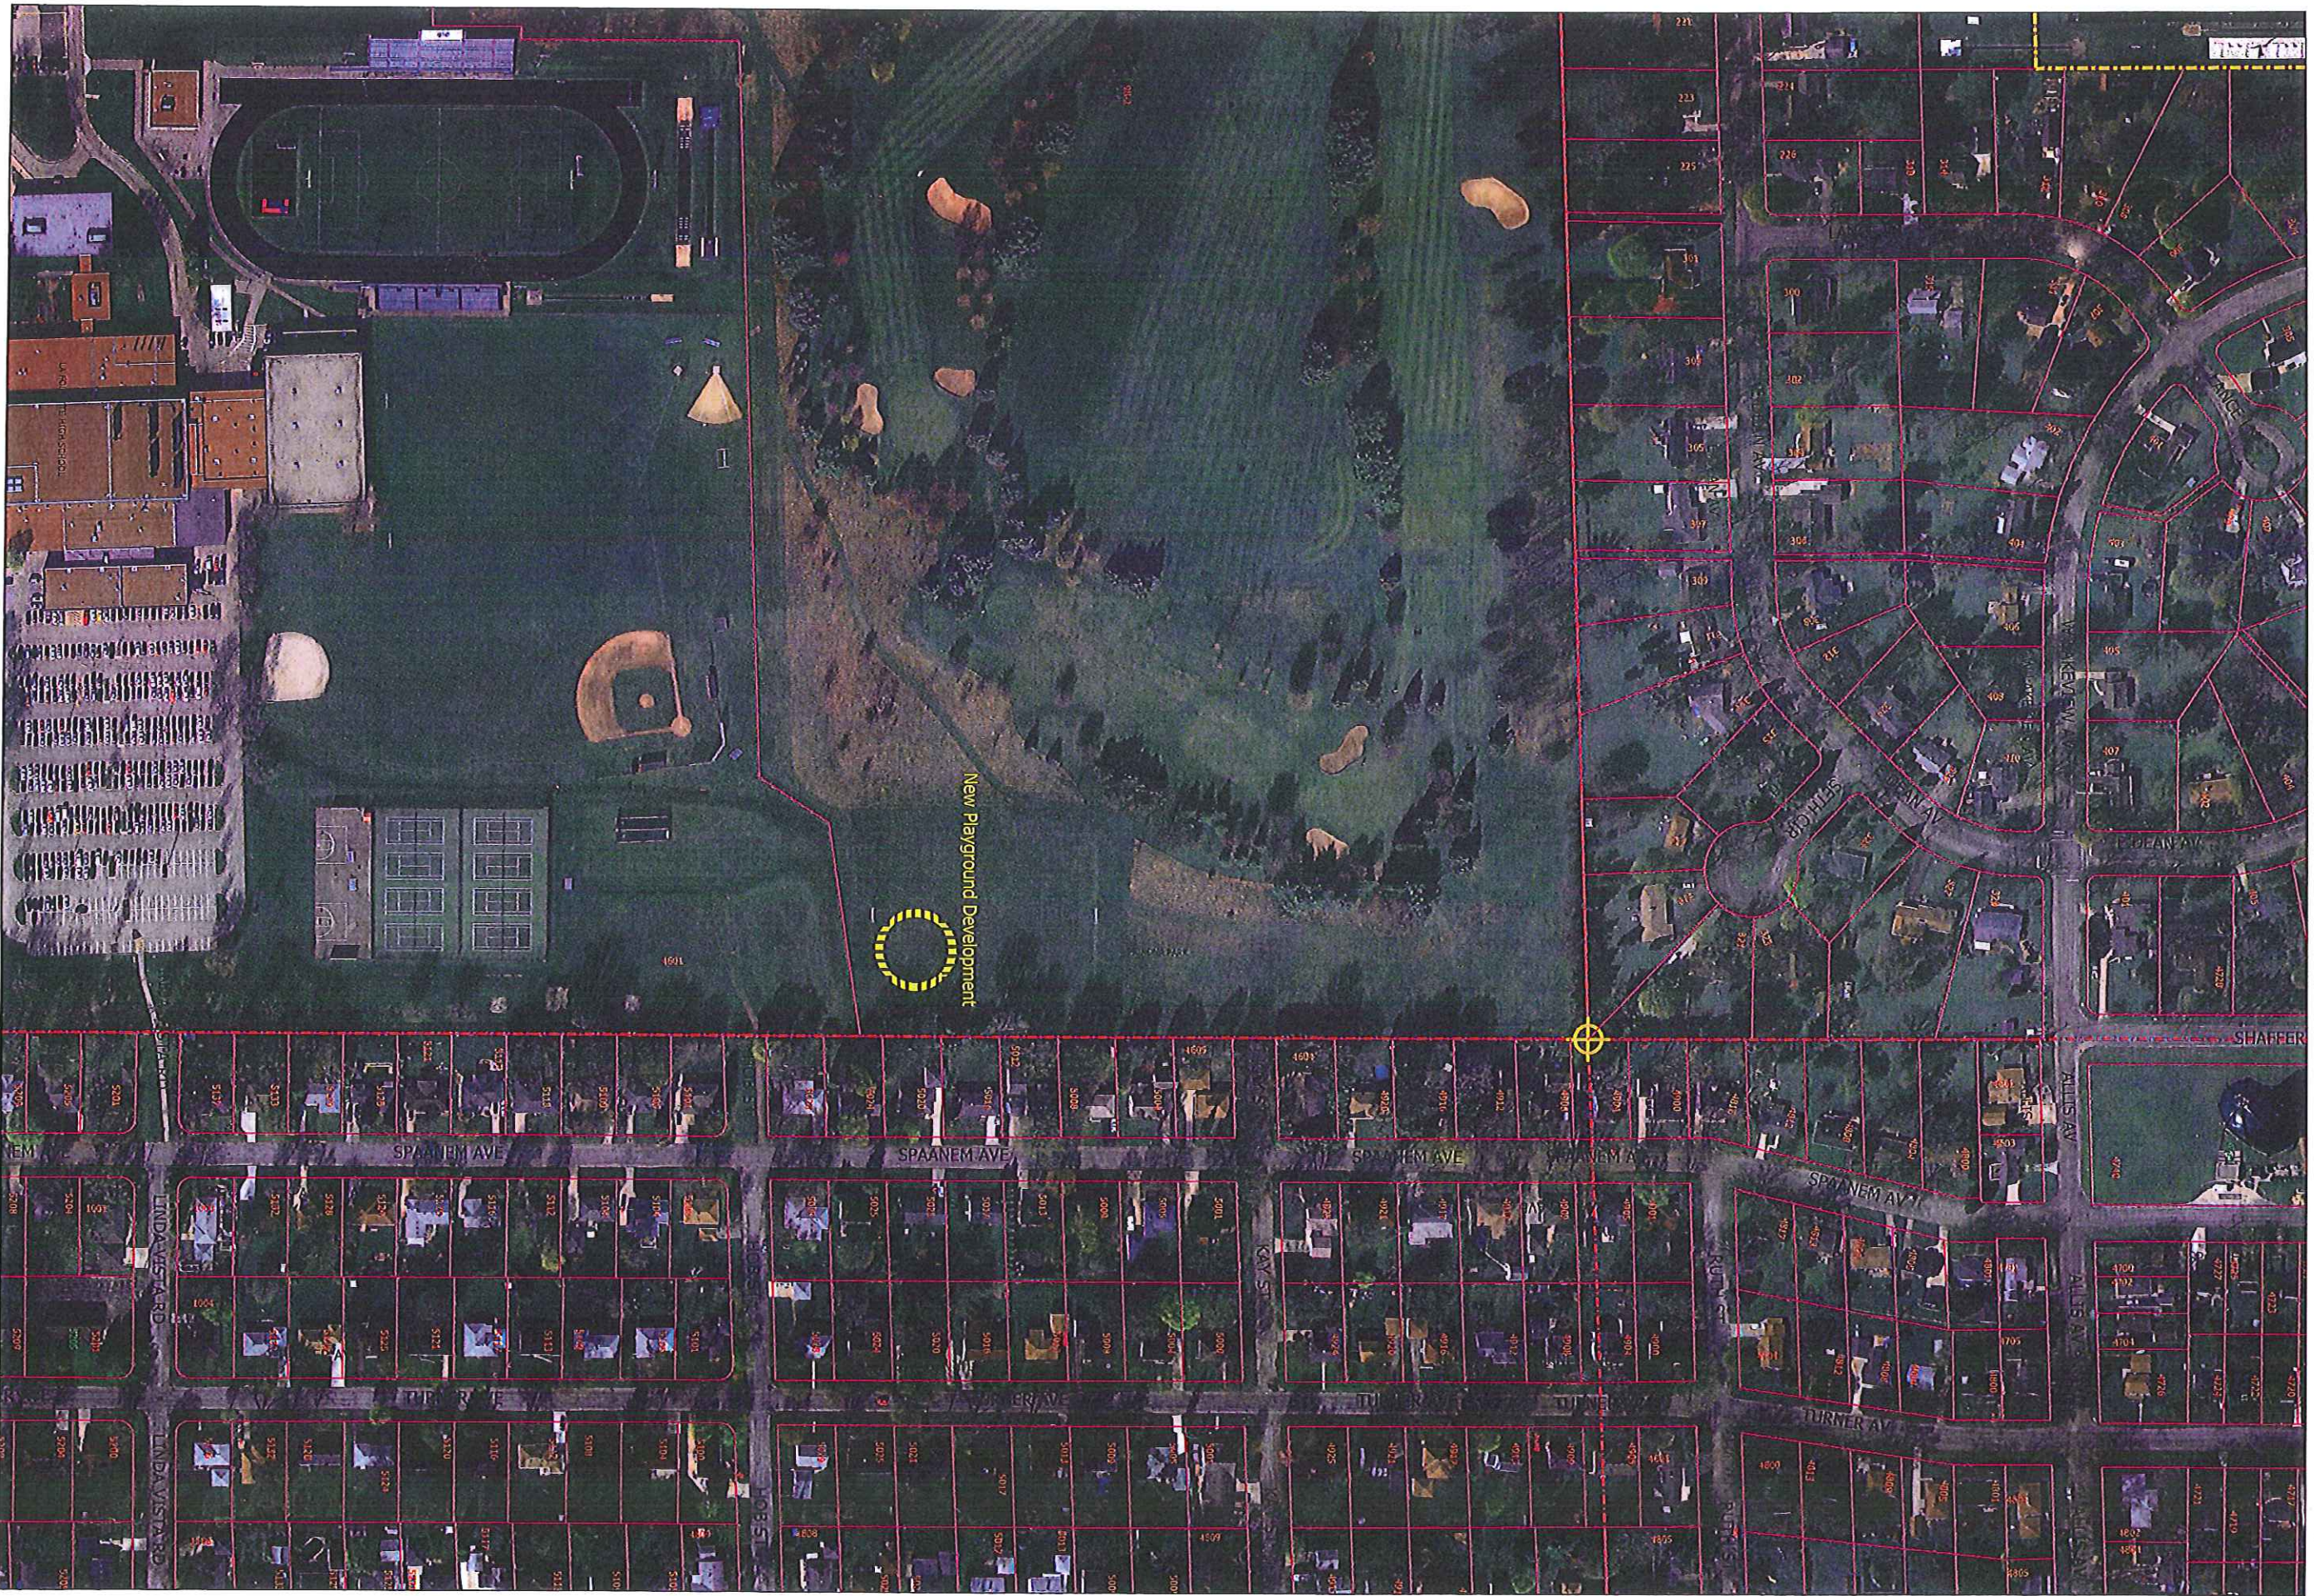

Time: 2/16/2011 3:39:58 PM

Session: C:\GTVIEWER_Sessions\Monona Park.gis

Note: Monona Playground Development

City of Madison, WI - GIS/Mapping data

Printed By: pawab

Disclaimer: The City makes no representation about the accuracy of these records and shall not be liable for any damages