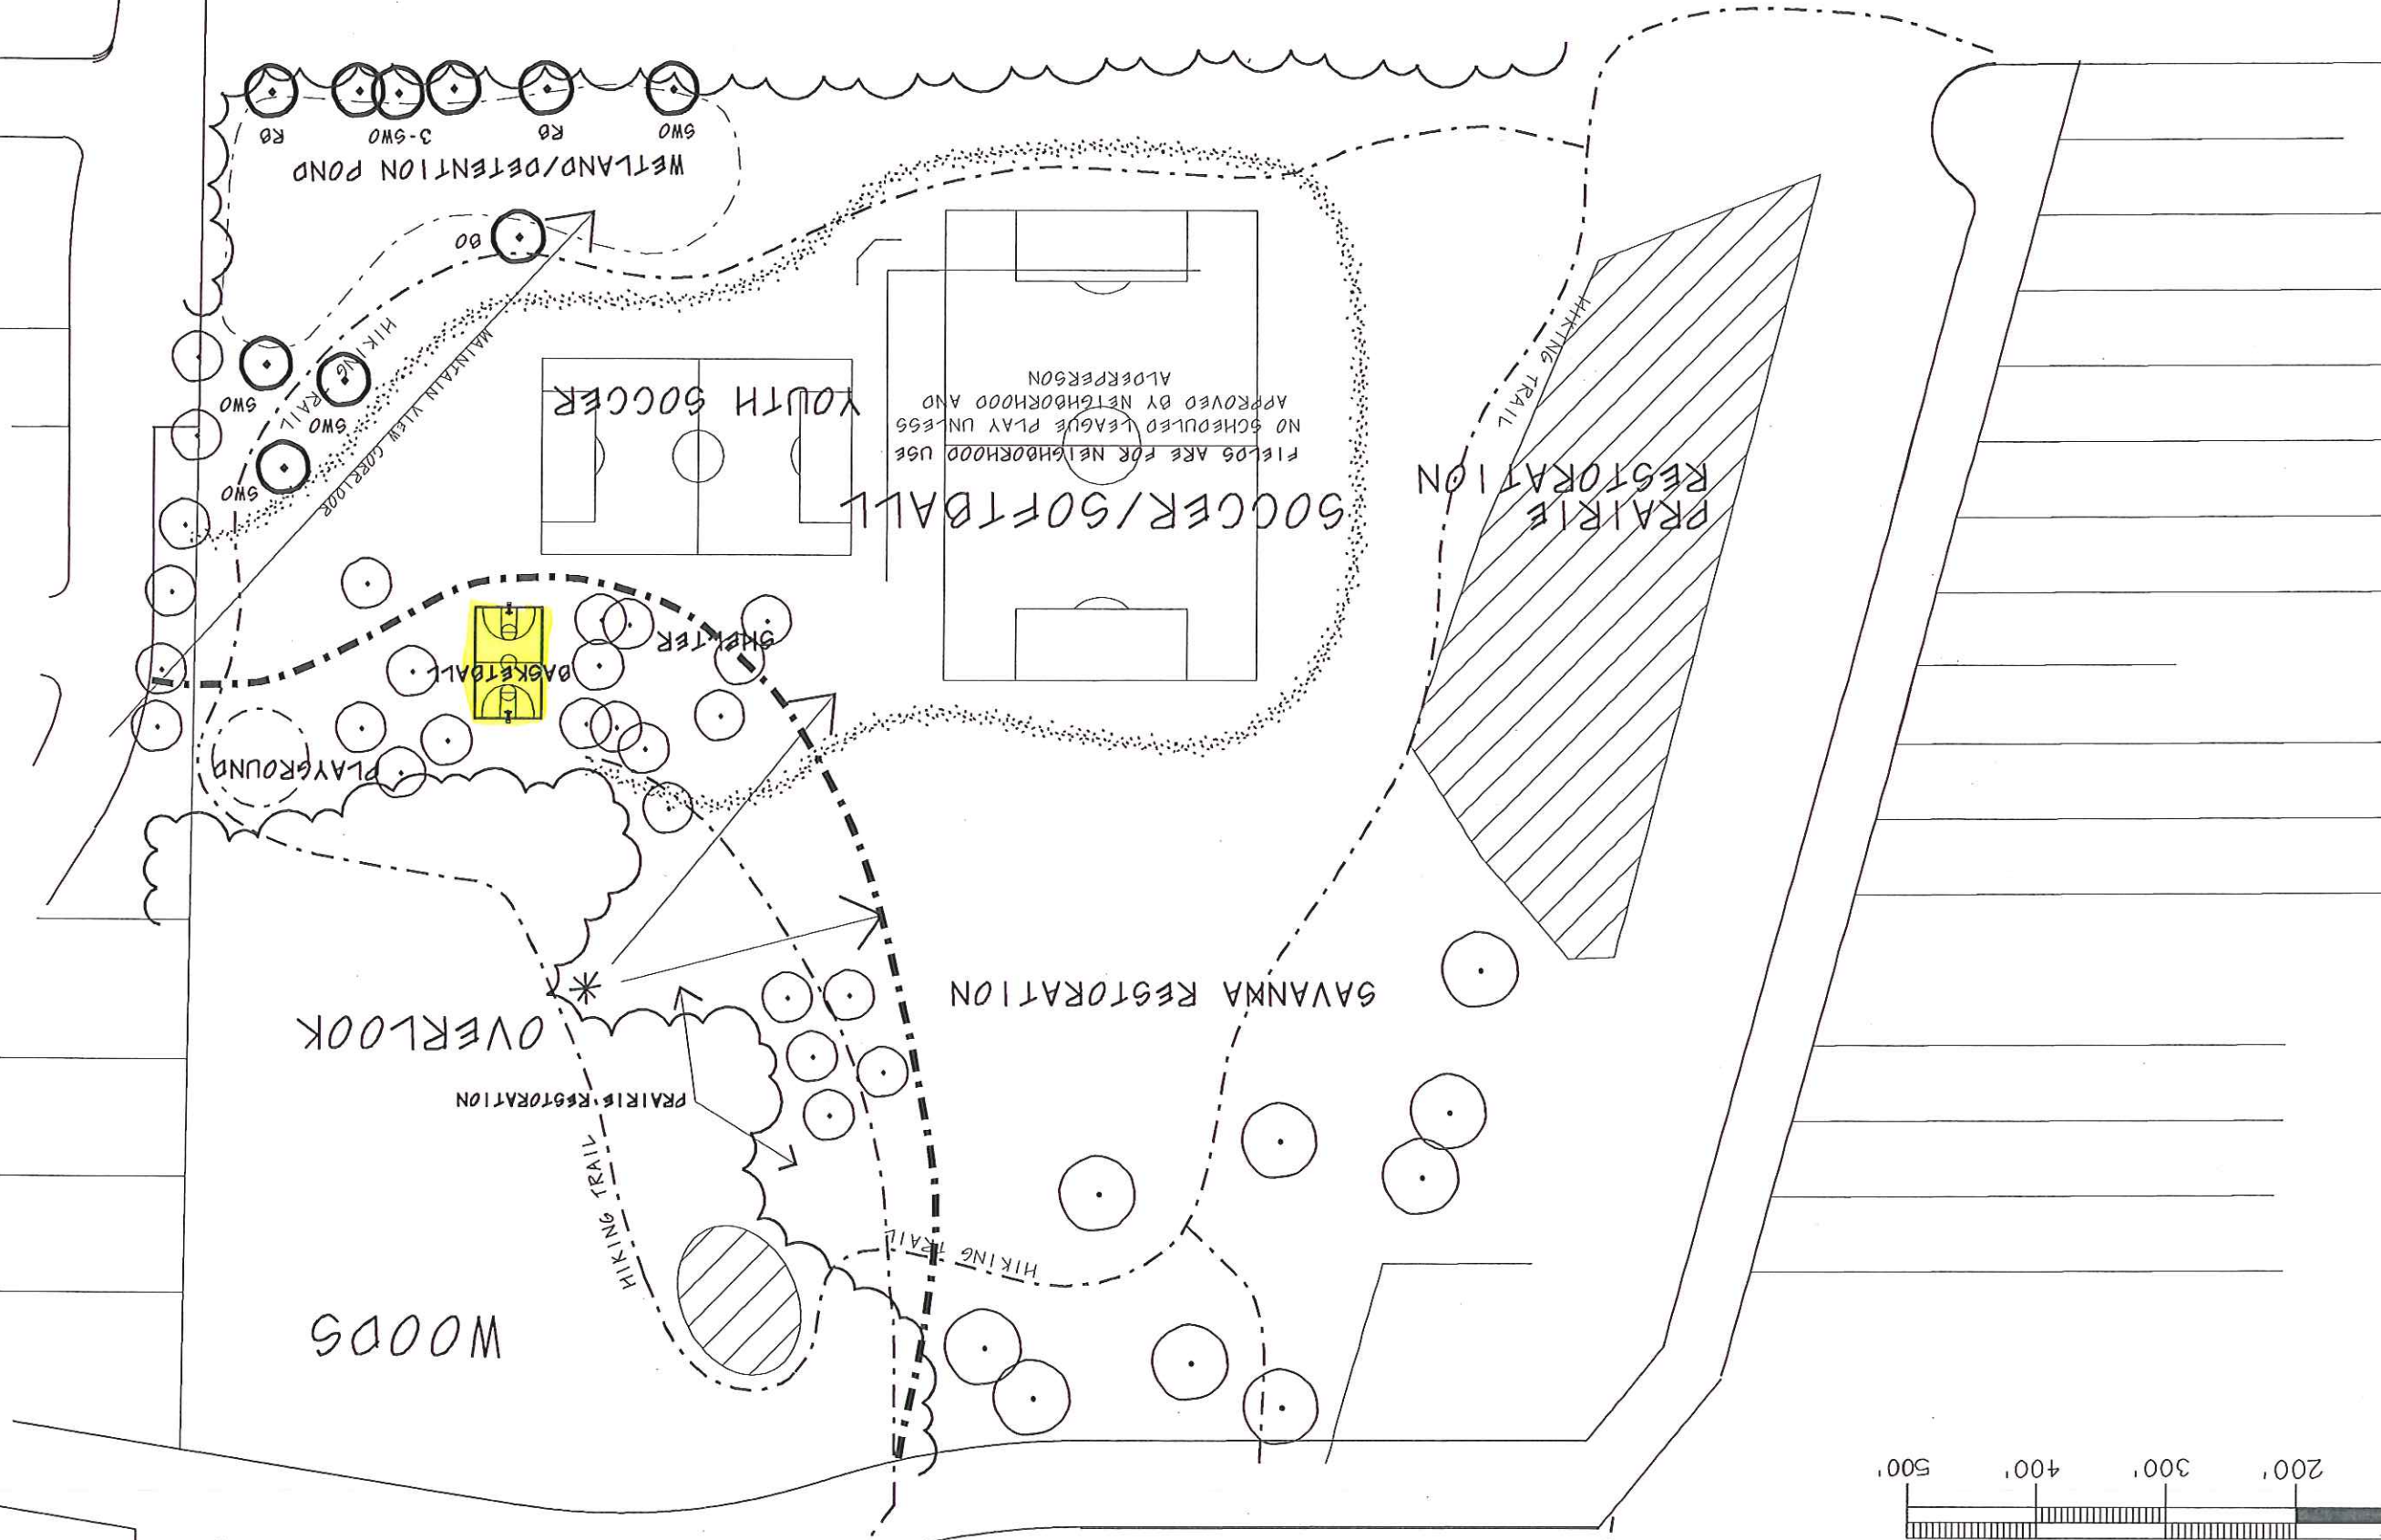

Relocate materials to nearby playgrounds

JAMES MADISON

Remove < 6" material and replace w/ 6" accessible rubber material
Removed material to be redistributed in nearby park playgrounds

Maple Run Rd

MAPLE RUN CT 16-9

3100

3100

3100

3100

3100

Relocate excavated material to nearby park sites

Remove < 6" material and replace w/ 6" accessible rubber surface

Note: HAMP WATER POOL

Northland Manor

MEADOW RIDGE PARK

LAKE MENDOTA

DIAGONAL HATCHING DENOTES ARCHEOLOGY PROTECTION ZONE

ADOPTED BY PARK COMMISSION 3/11/98

master plan for:

KLIEF PARK

approved by Park Commission 9 June, 2010