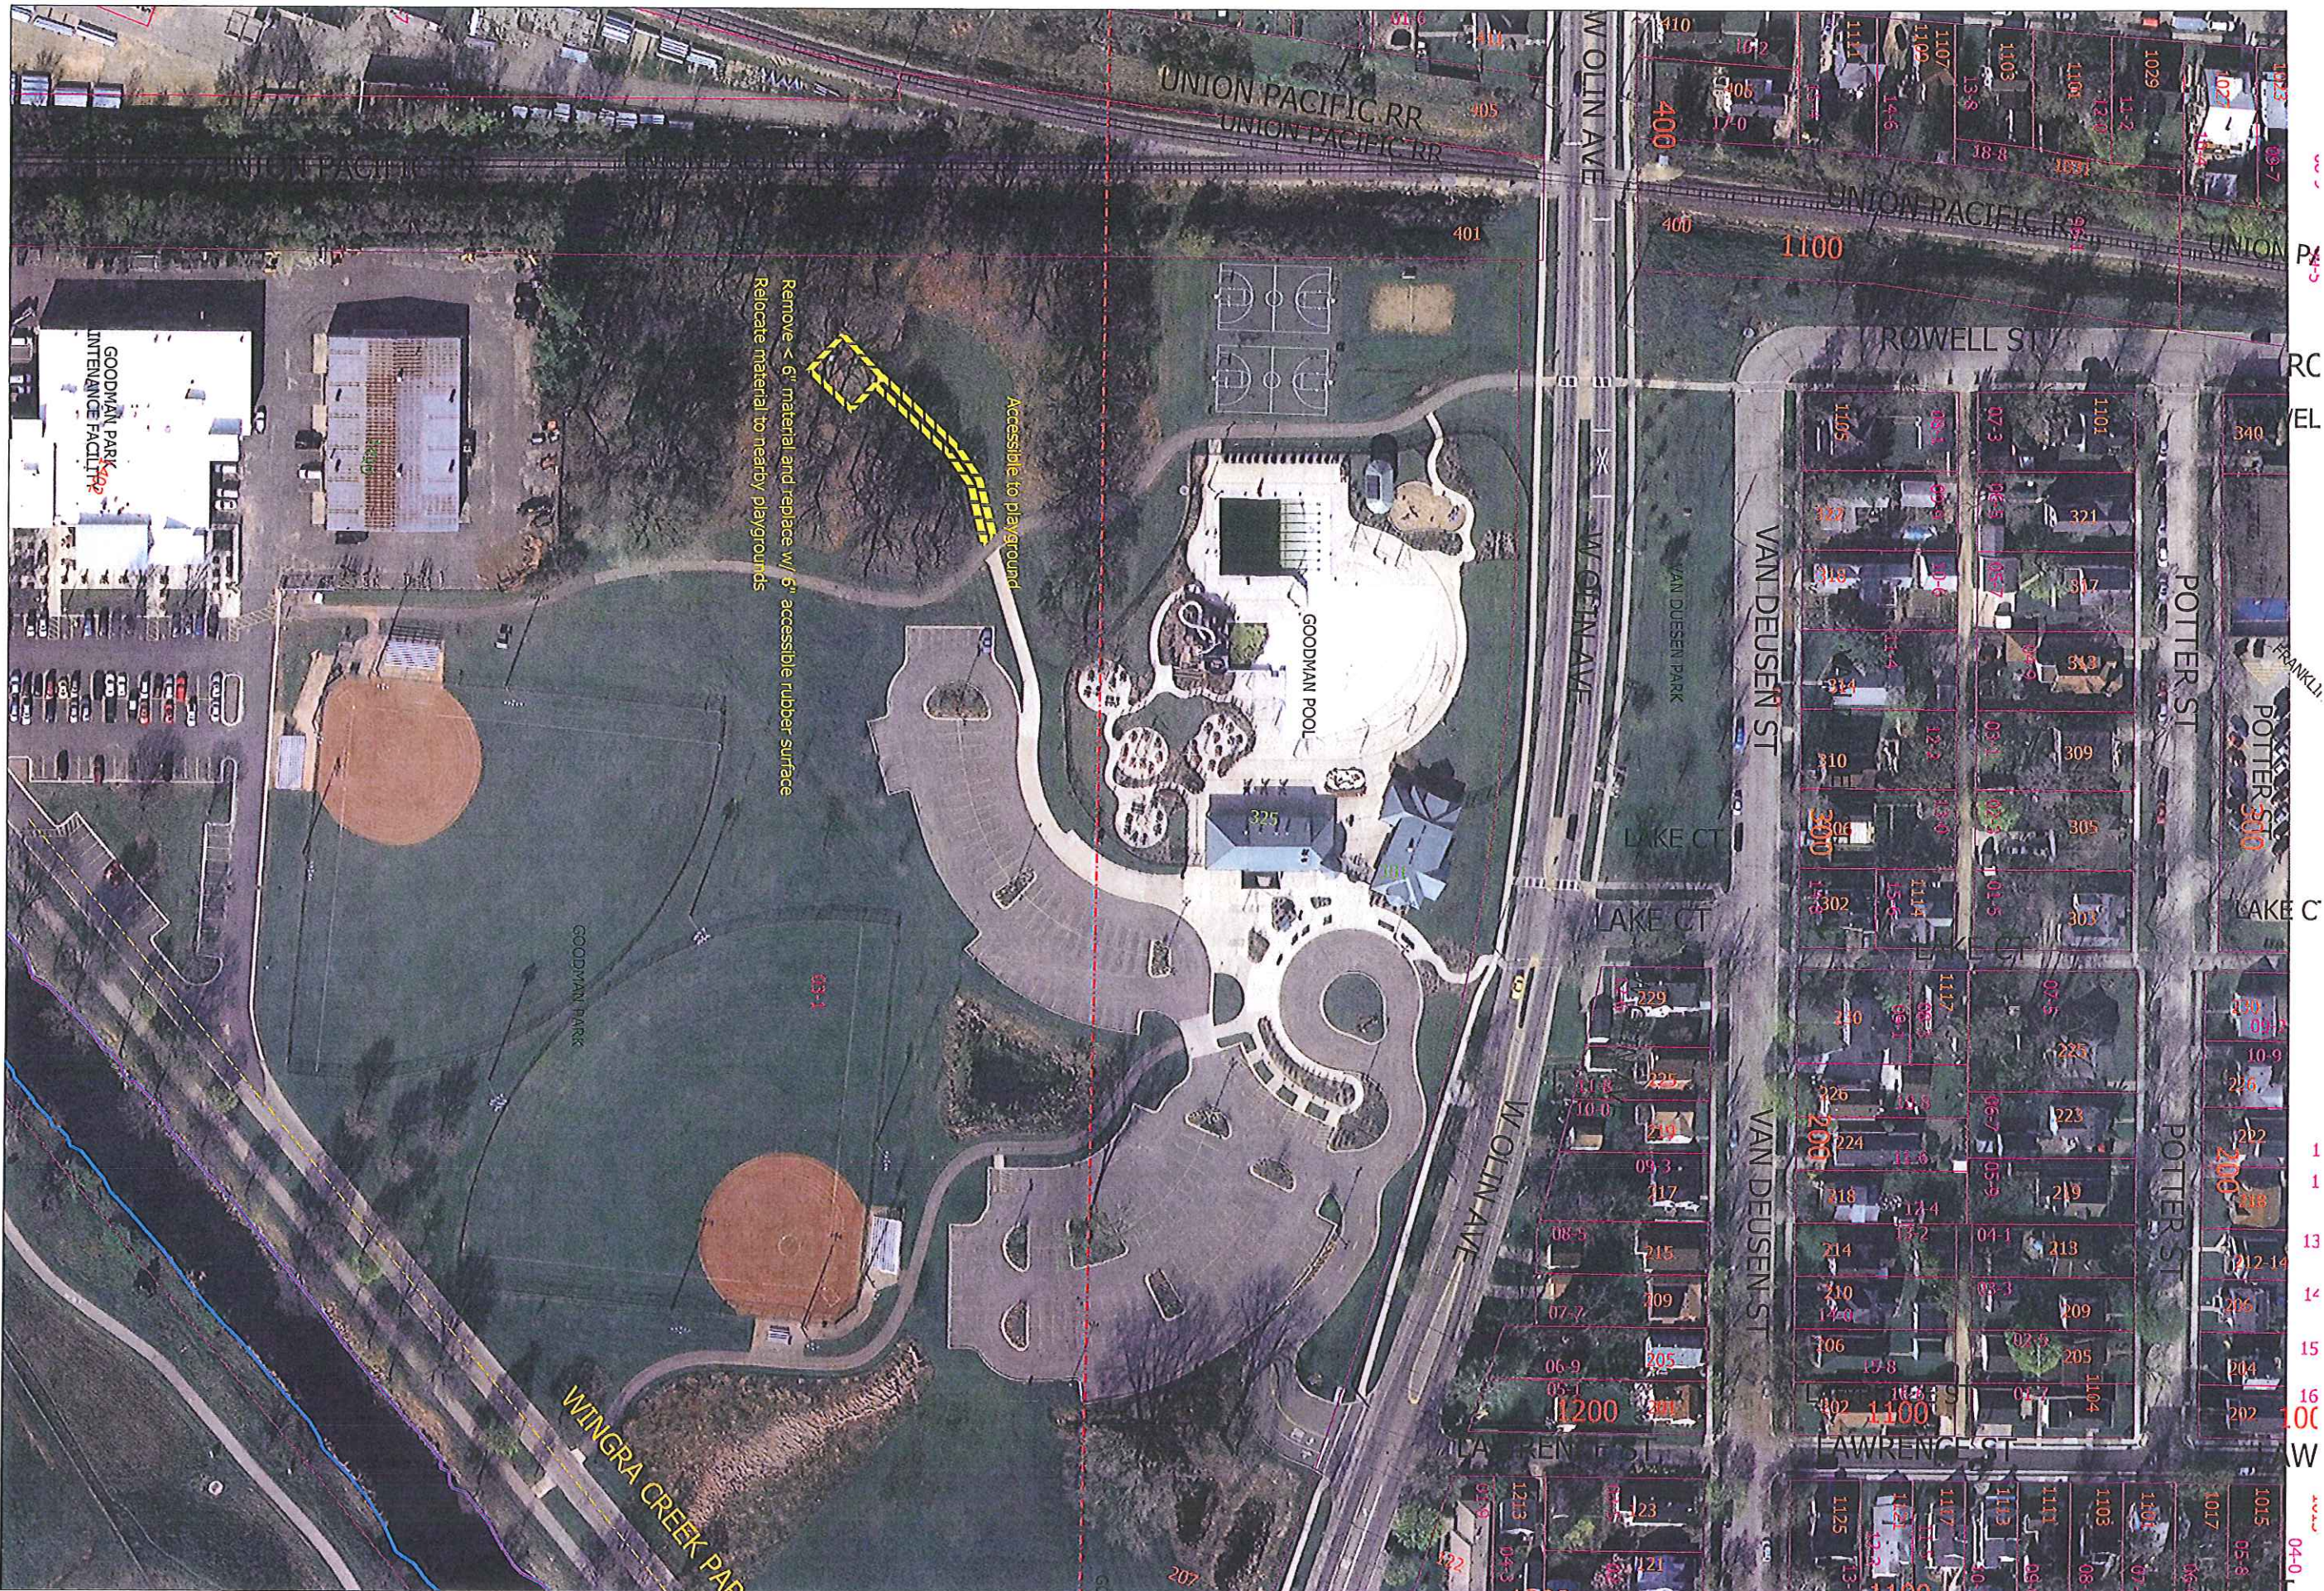

Time: 2/16/2011 2:47:46 PM

Session: C:\GTVIEWER_Sessions\Monona Park.gis

Note: Meadowood Playground Access Improvements

City of Madison, WI - GIS/Mapping data

Printed By: pawab

Disclaimer: The City makes no representation about the accuracy of these records and shall not be liable for any damages

Remove < 6" material and replace w/ 6" accessible rubber surface
Relocate material to nearby playgrounds

Accessible to playground

Goodman

Donn Glenn

Remove <6" material and replace w/ 6" accessible rubber material

Relocate materials to nearby playgrounds

JAMES MADISON

Remove < 6" material and replace w/ 6" accessible rubber material
Removed material to be redistributed in nearby park playgrounds

Maple Run Rd

MAPLE RUN CT 16-9

3100

3100

3100

3100

3100

Relocate excavated material to nearby park sites

Remove < 6" material and replace w/ 6" accessible rubber surface

Note: HAMP WATER POOL