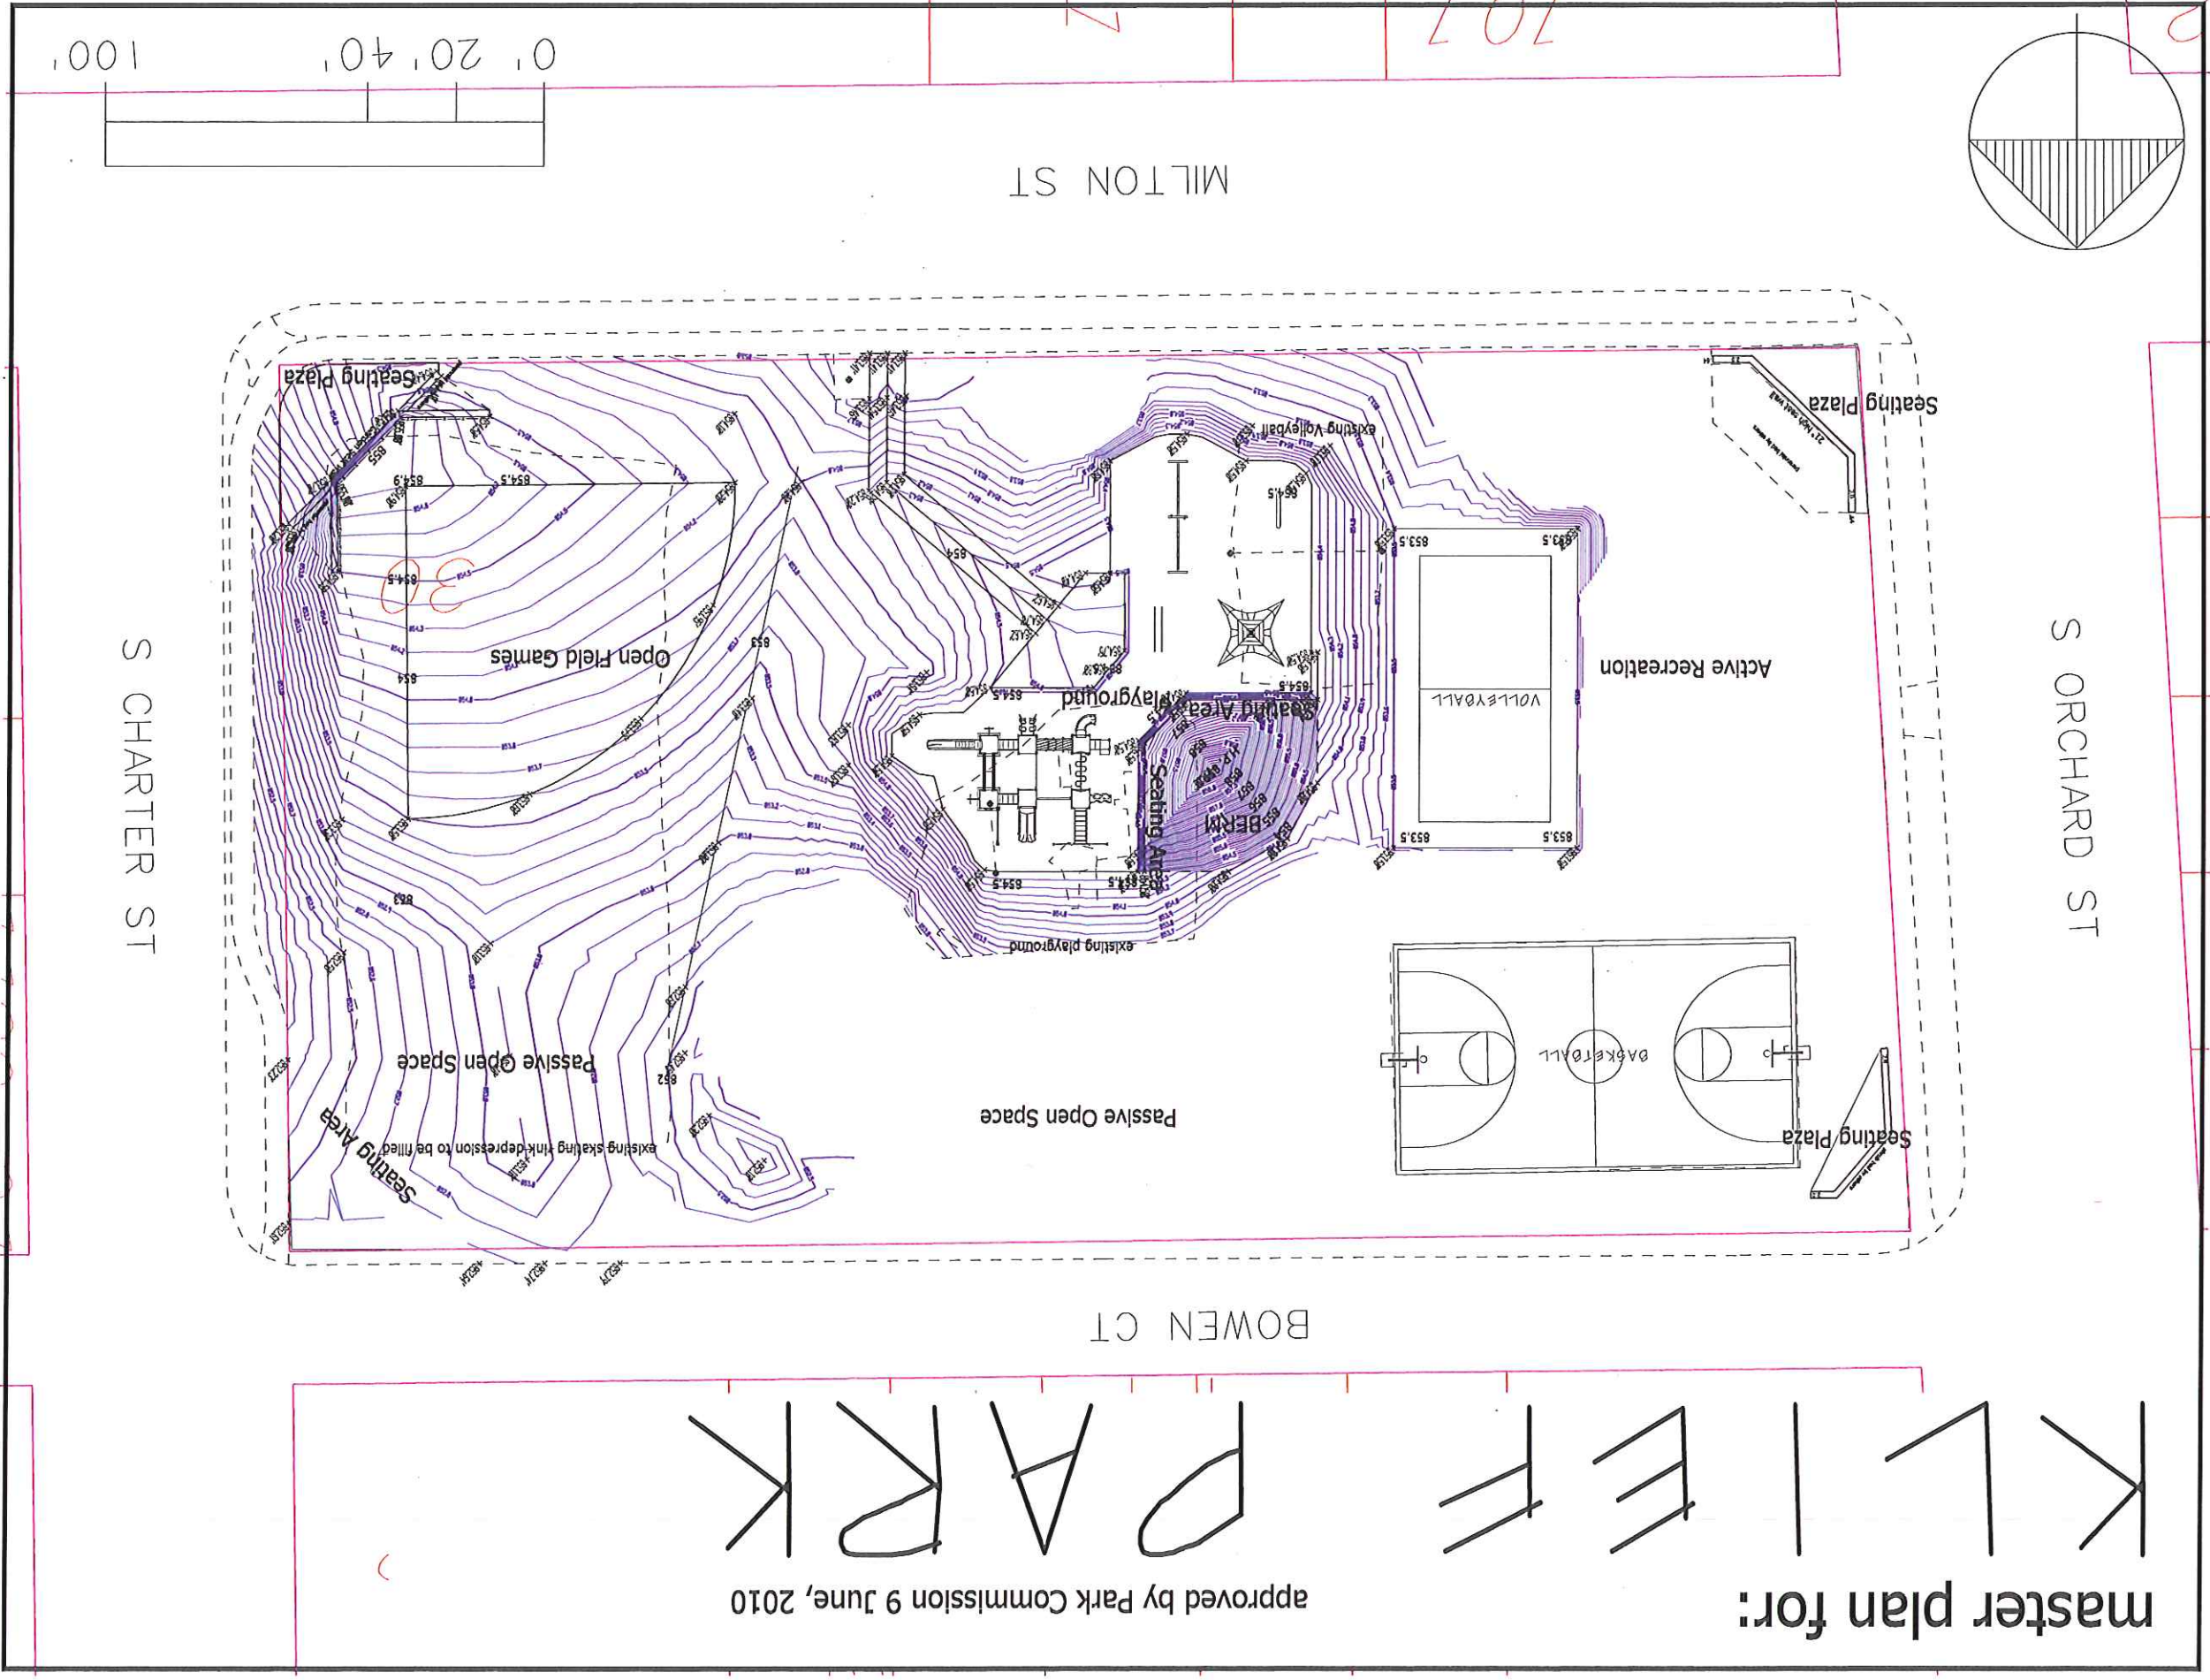

3100

3100

3100

3100

3100

Relocate excavated material to nearby park sites

Remove < 6" material and replace w/ 6" accessible rubber surface

Note: HAMP WATER POOL

Northland Manor

MEADOW RIDGE PARK

LAKE MENDOTA

DIAGONAL HATCHING DENOTES ARCHEOLOGY PROTECTION ZONE

ADOPTED BY PARK COMMISSION 3/11/98

master plan for:

KLIEF PARK

approved by Park Commission 9 June, 2010