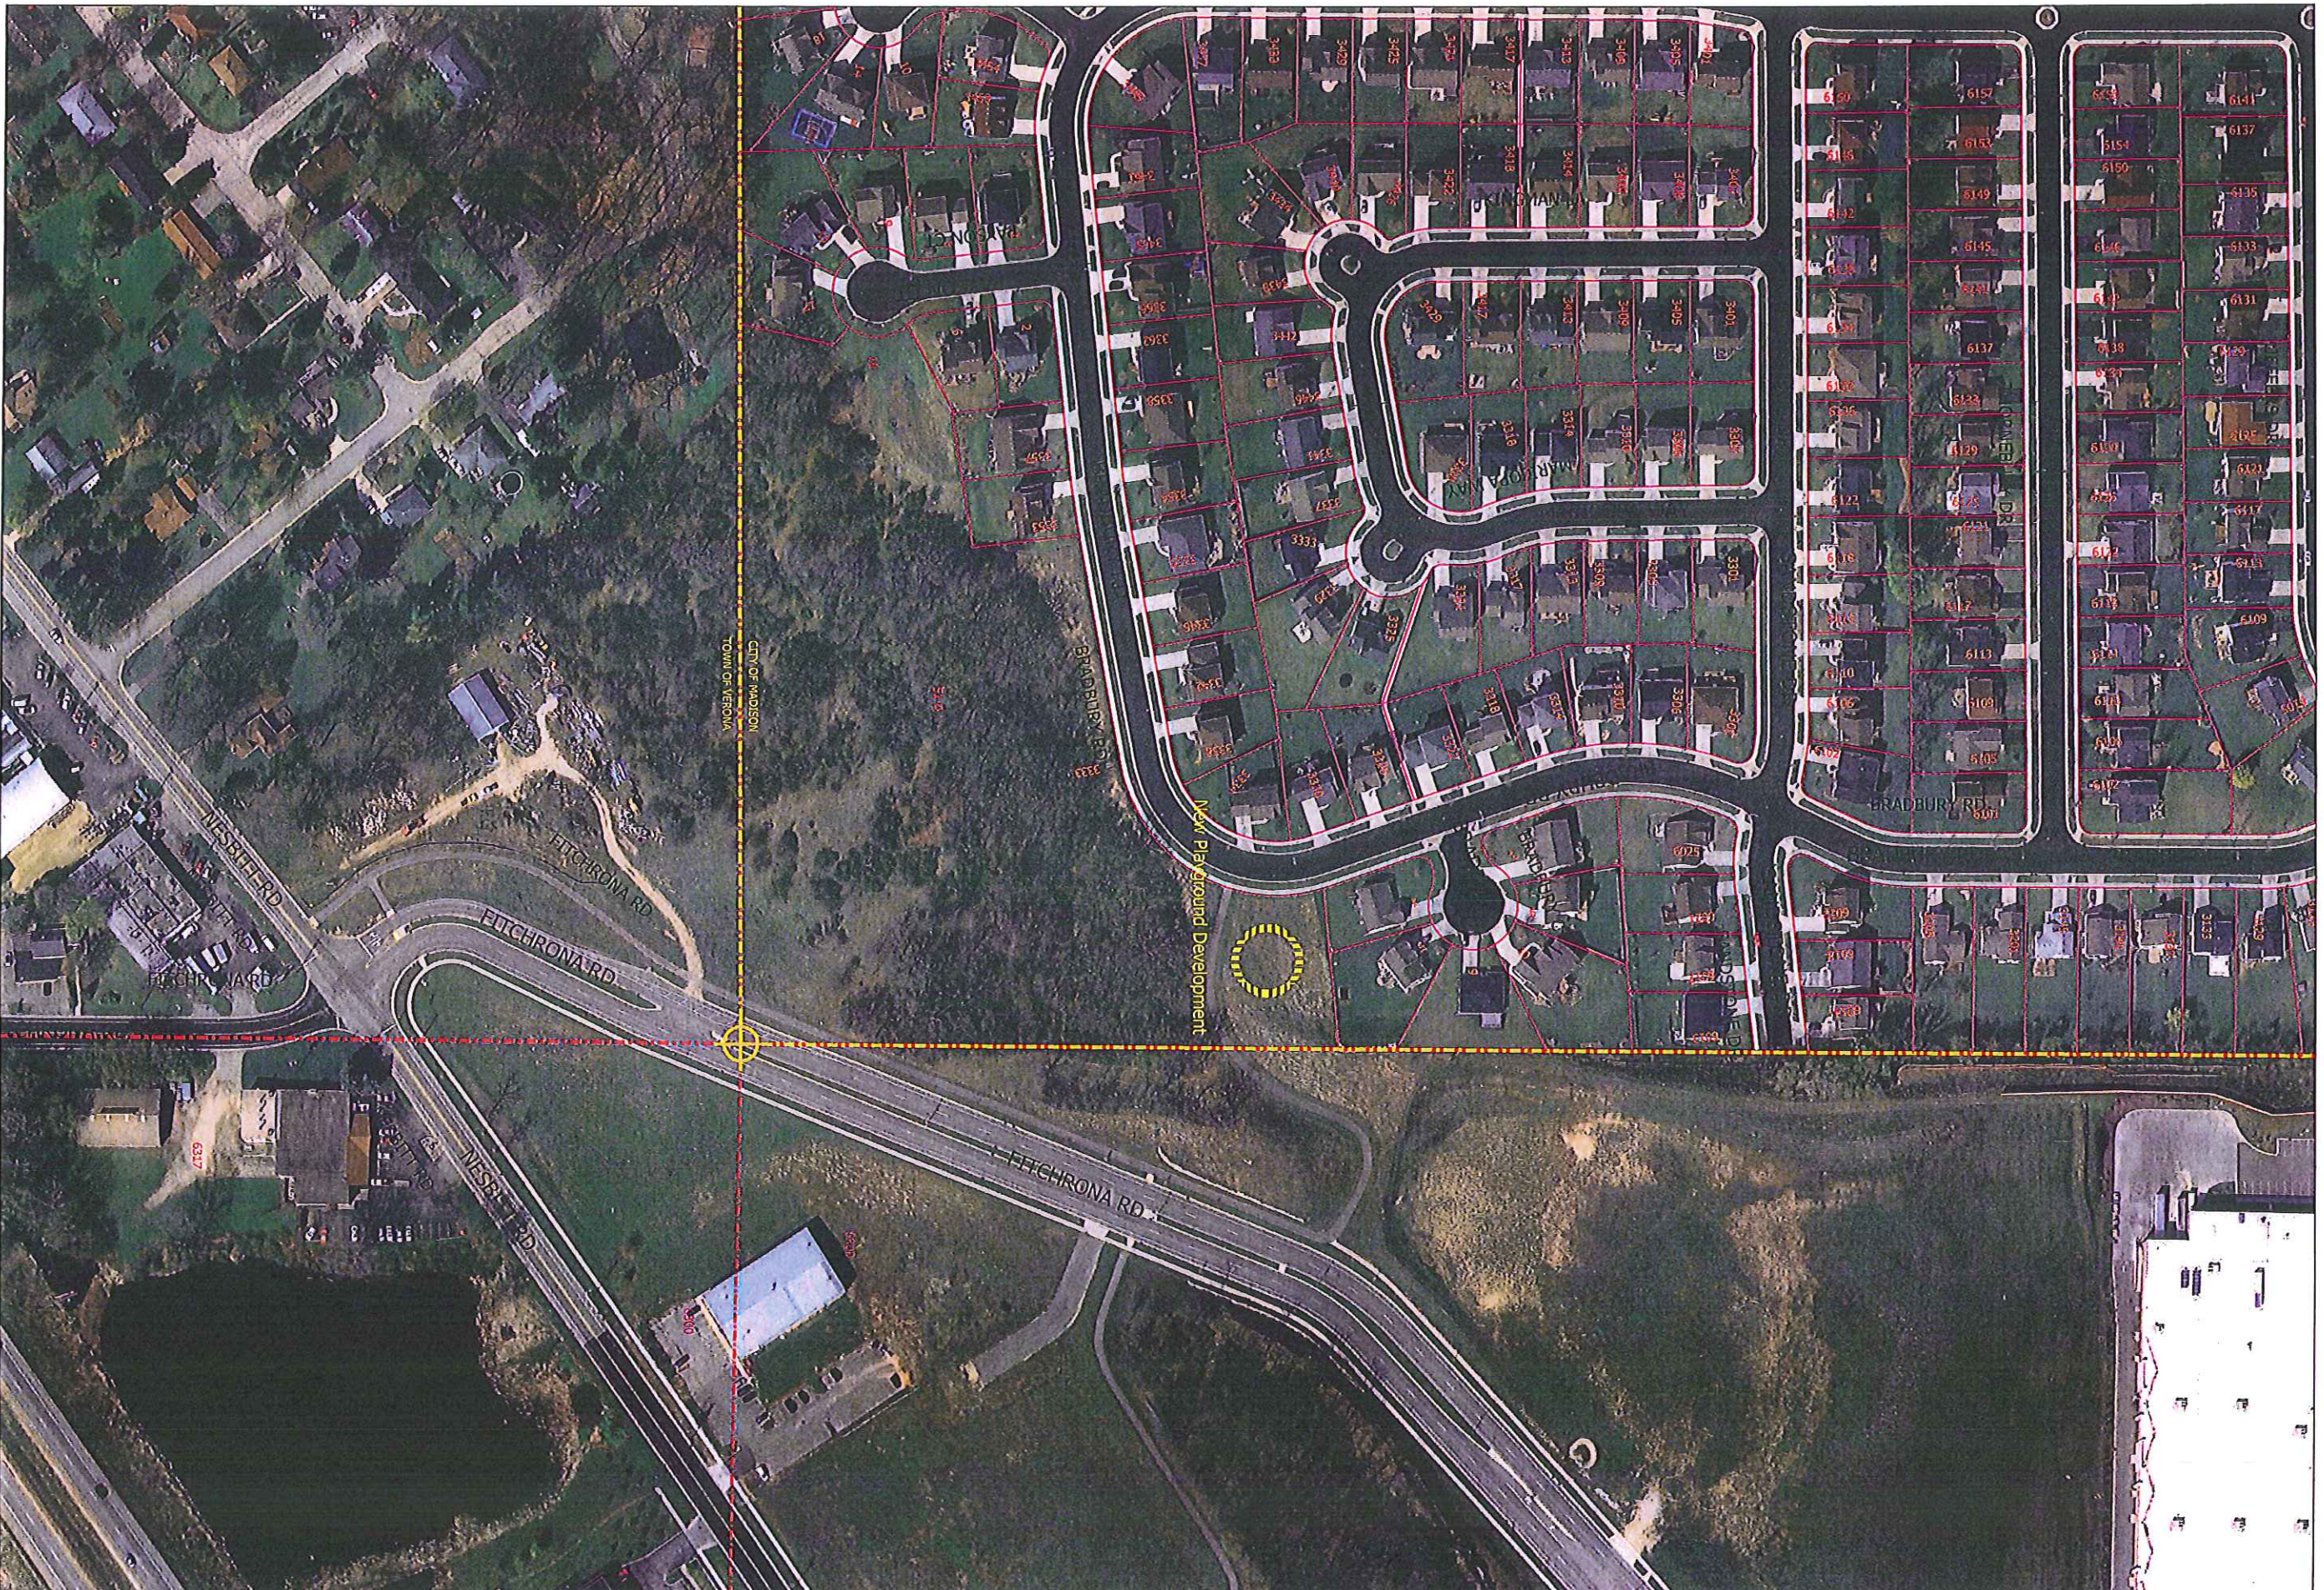

3100

3100

3100

3100

3100

Relocate excavated material to nearby park sites

Remove < 6" material and replace w/ 6" accessible rubber surface

Note: HAMP WATER POOL

ITEM
Drawn: WAB
Approved by: WAB

PUBLIC WORKS PROJECT #:
6647

SHEET TITLE:
SITE
IMPROVEME
PLAN

SHEET NUMBER:
L-1

Time: 2/16/2011 3:42:30 PM

Session: C:\GTVIEWER_Sessions\Monona Park.gts

Note: Quarry Cove Playground Development