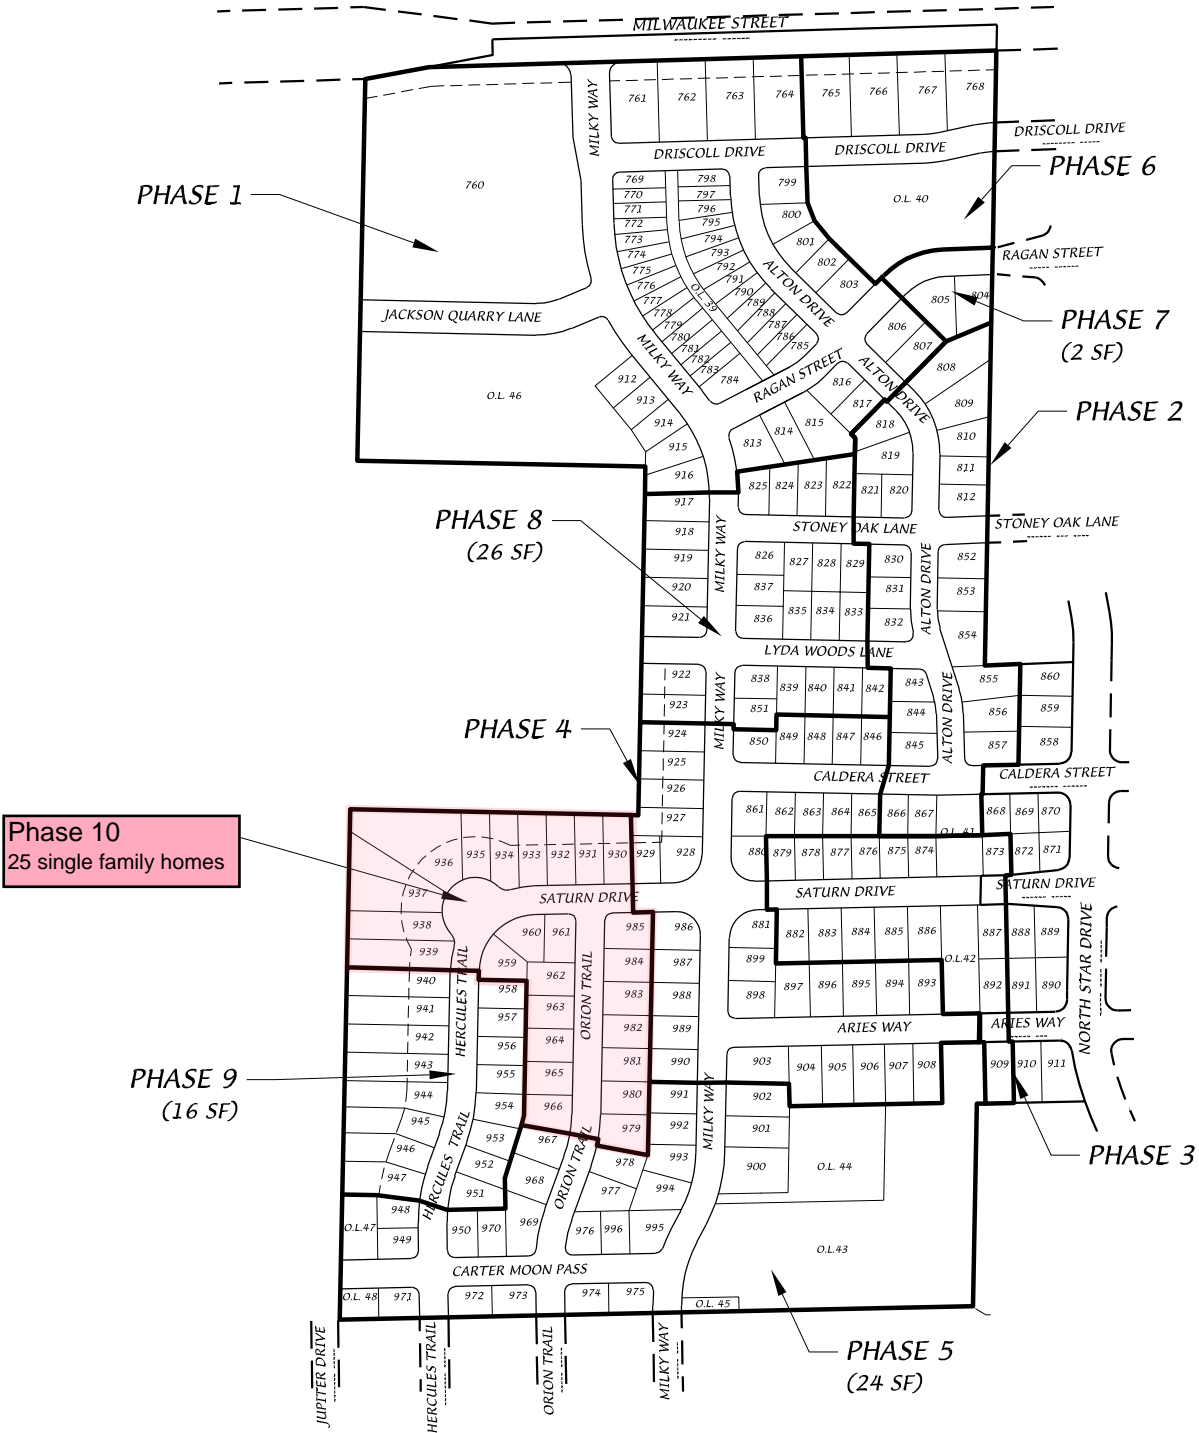

North Addition to Grandview Commons Phase 10  
Contract 9094, Project 13854  
Entity: MREC VH Grandview Commons LLC

# Grandview Commons North Addition- Phase Map

Phase 10  
25 single family homes

**D'ONOFRIO KOTTKE AND ASSOCIATES, INC.**  
 7530 Westward Way, Madison, WI 53717  
 Phone: 608.833.7530 • Fax: 608.833.1089  
**YOUR NATURAL RESOURCE FOR LAND DEVELOPMENT**

0 400  
 Scale 1" = 400'

DATE: 07-28-21  
 REV.:  
 F.N.: 20-05-150  
 DRAWN BY: ATF