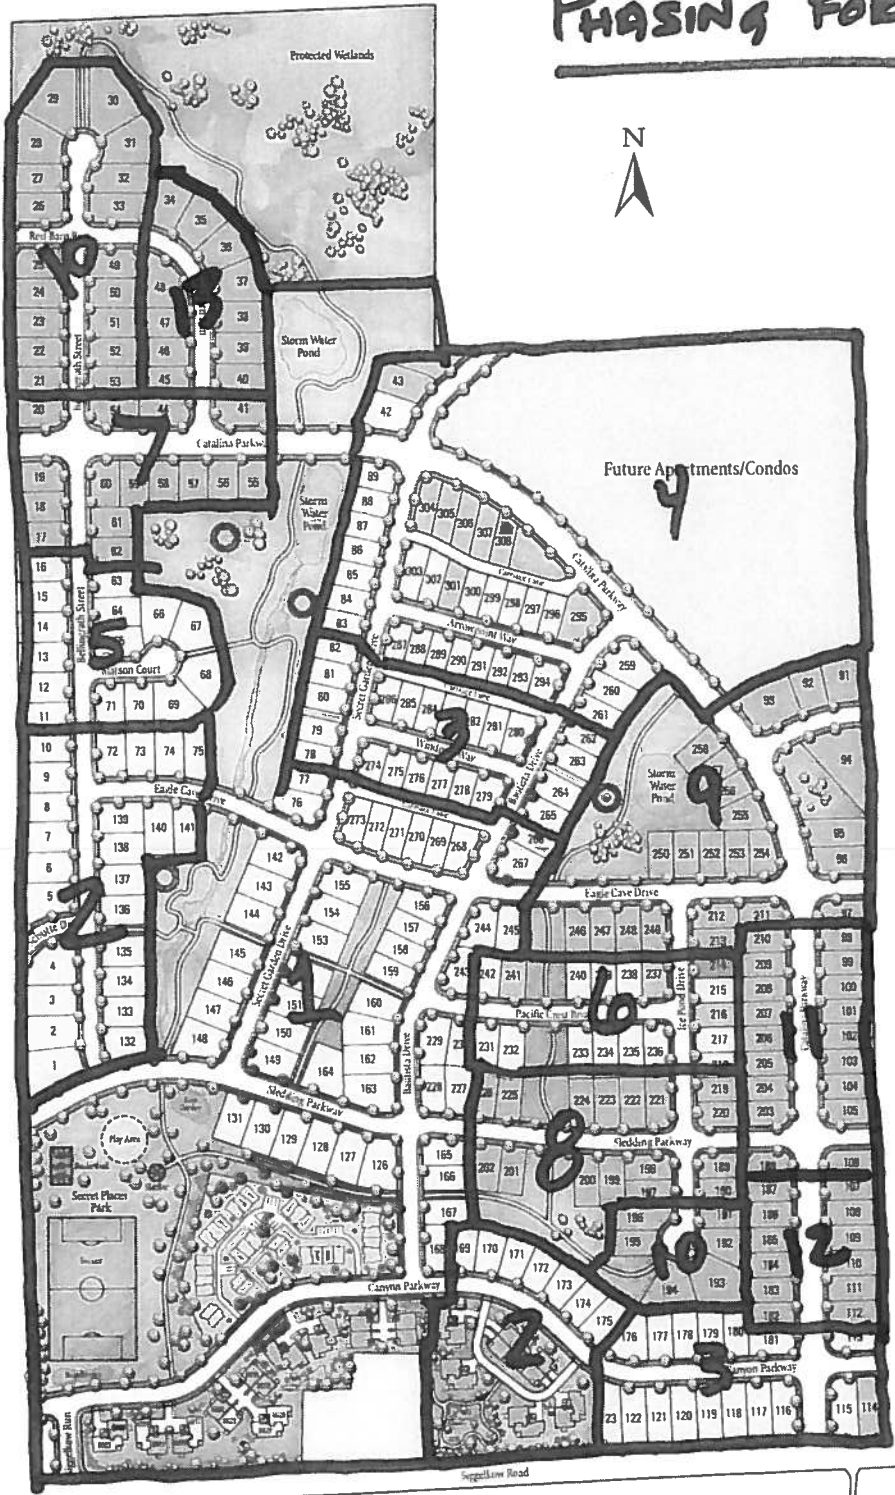

# PHASING FOR IMPROVEMENTS

- Information Center
- Homesites Available
- Move-in Ready Homes
- Move-in Ready Villas
- Apartments
- Future Apartments/Condos
- Sold
- Future Phase
- Parks and Greenspace
- Walking Trails
- Gathering Places

**VERIDIAN HOMES**

6801 South Towne Drive Madison, WI 53713 • 608.226.3000 • veridianhomes.com • Find us on Facebook