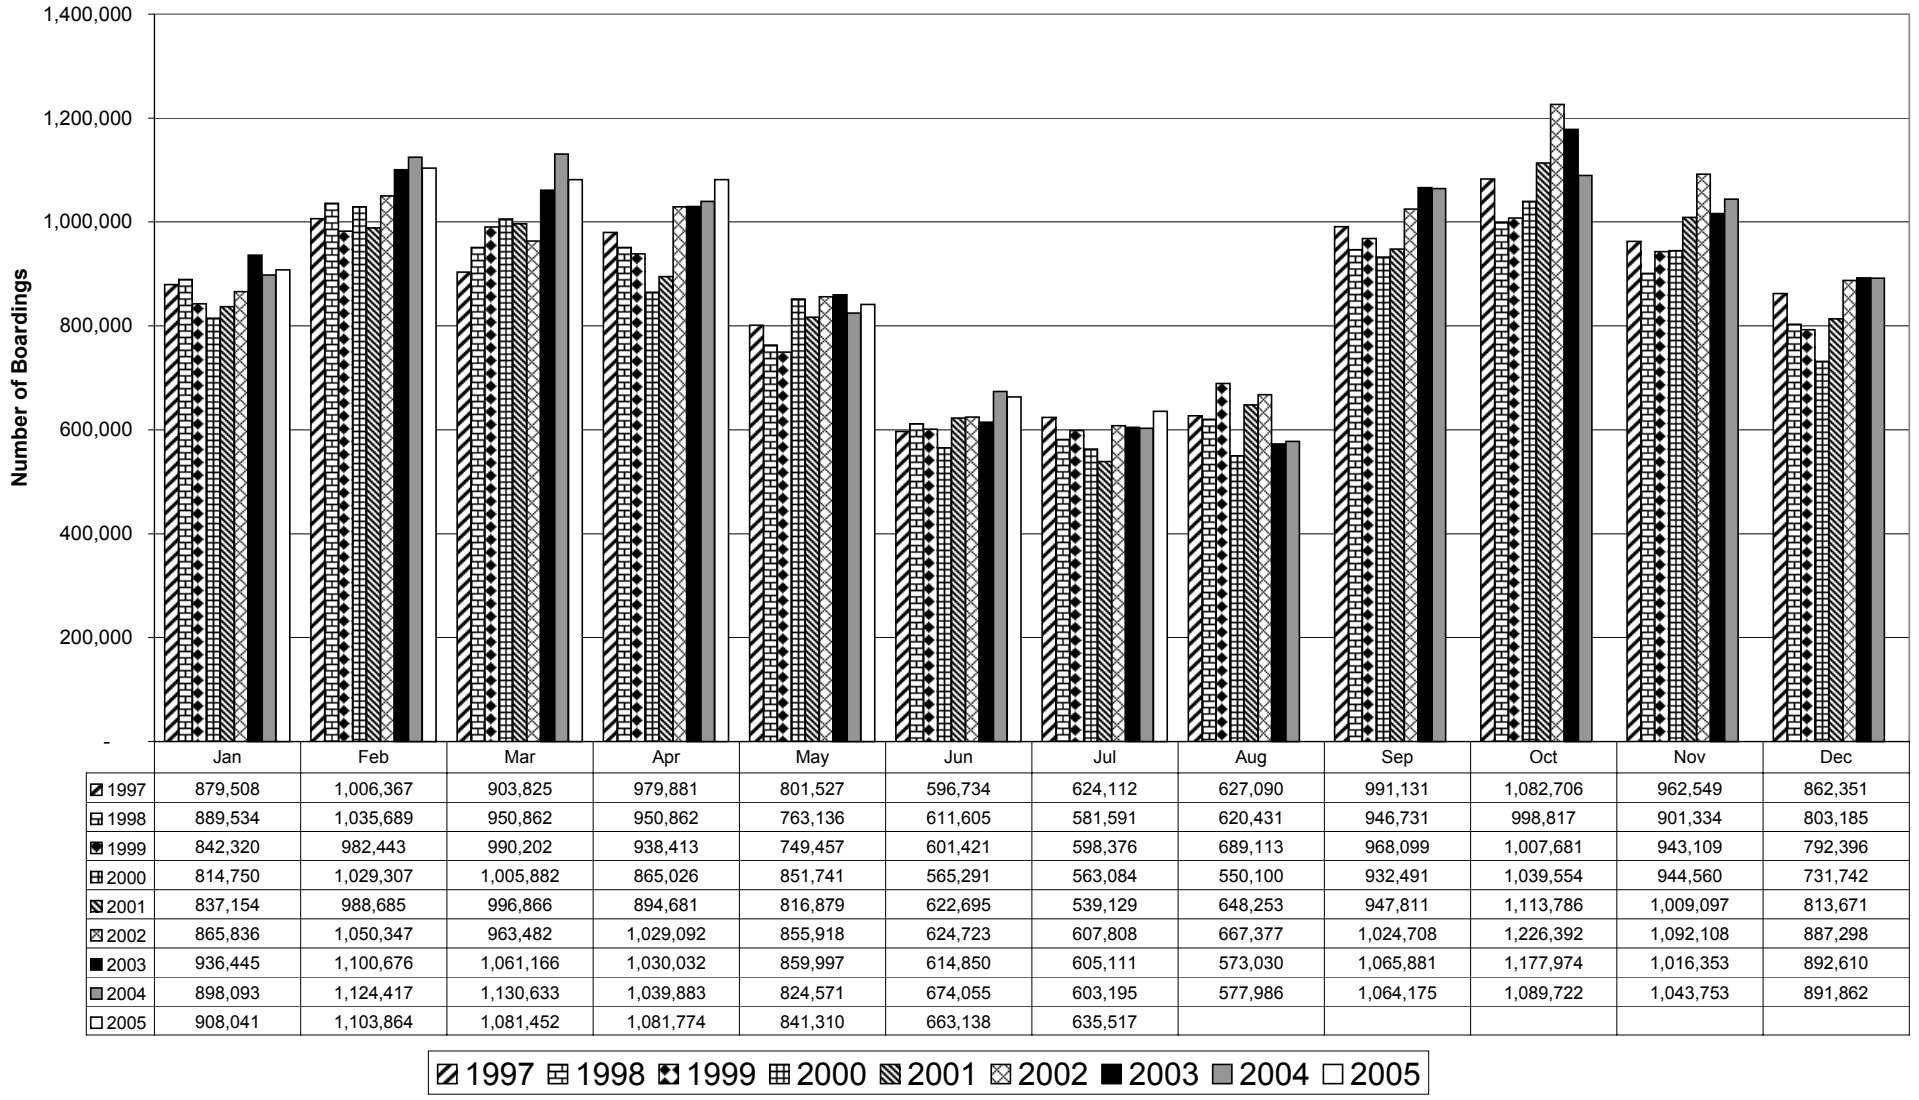

## Fixed Route Monthly Ridership Comparison 1997 - 2005

NOTE: Transfer Center-based system began July 19, 1998.

Preliminary Data shown for June & July 2005 because new farebox system went into effect June 13, 2005.