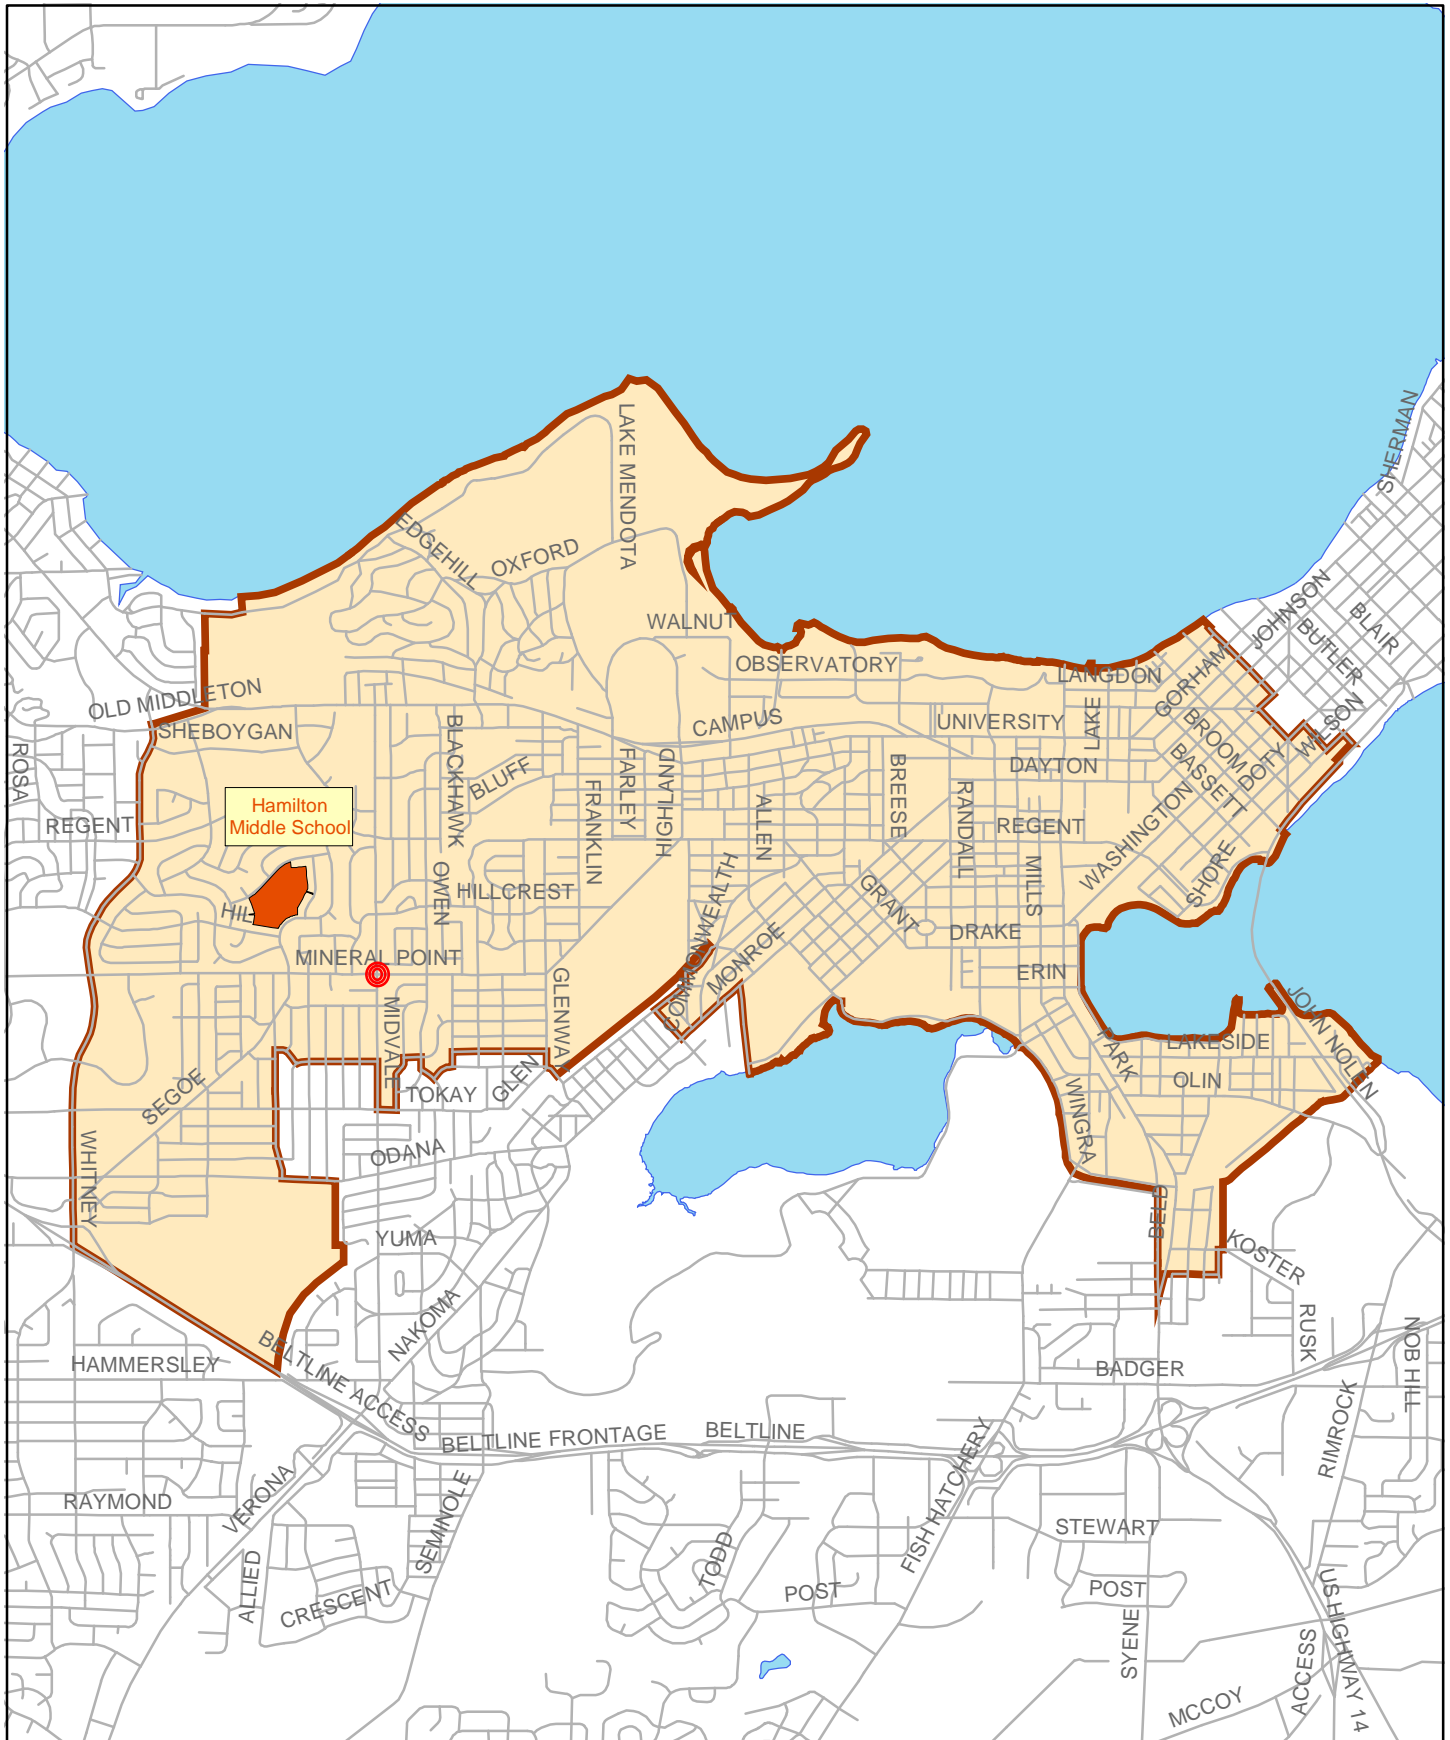

Hamilton Middle

4801 Waukesha Street
Madison, WI 53705
(608) 204-4620

The Madison School District assumes no legal liability for the accuracy, completeness, or usefulness of any of the information contained on this map.

 Adult School Crossing
Guard location in review