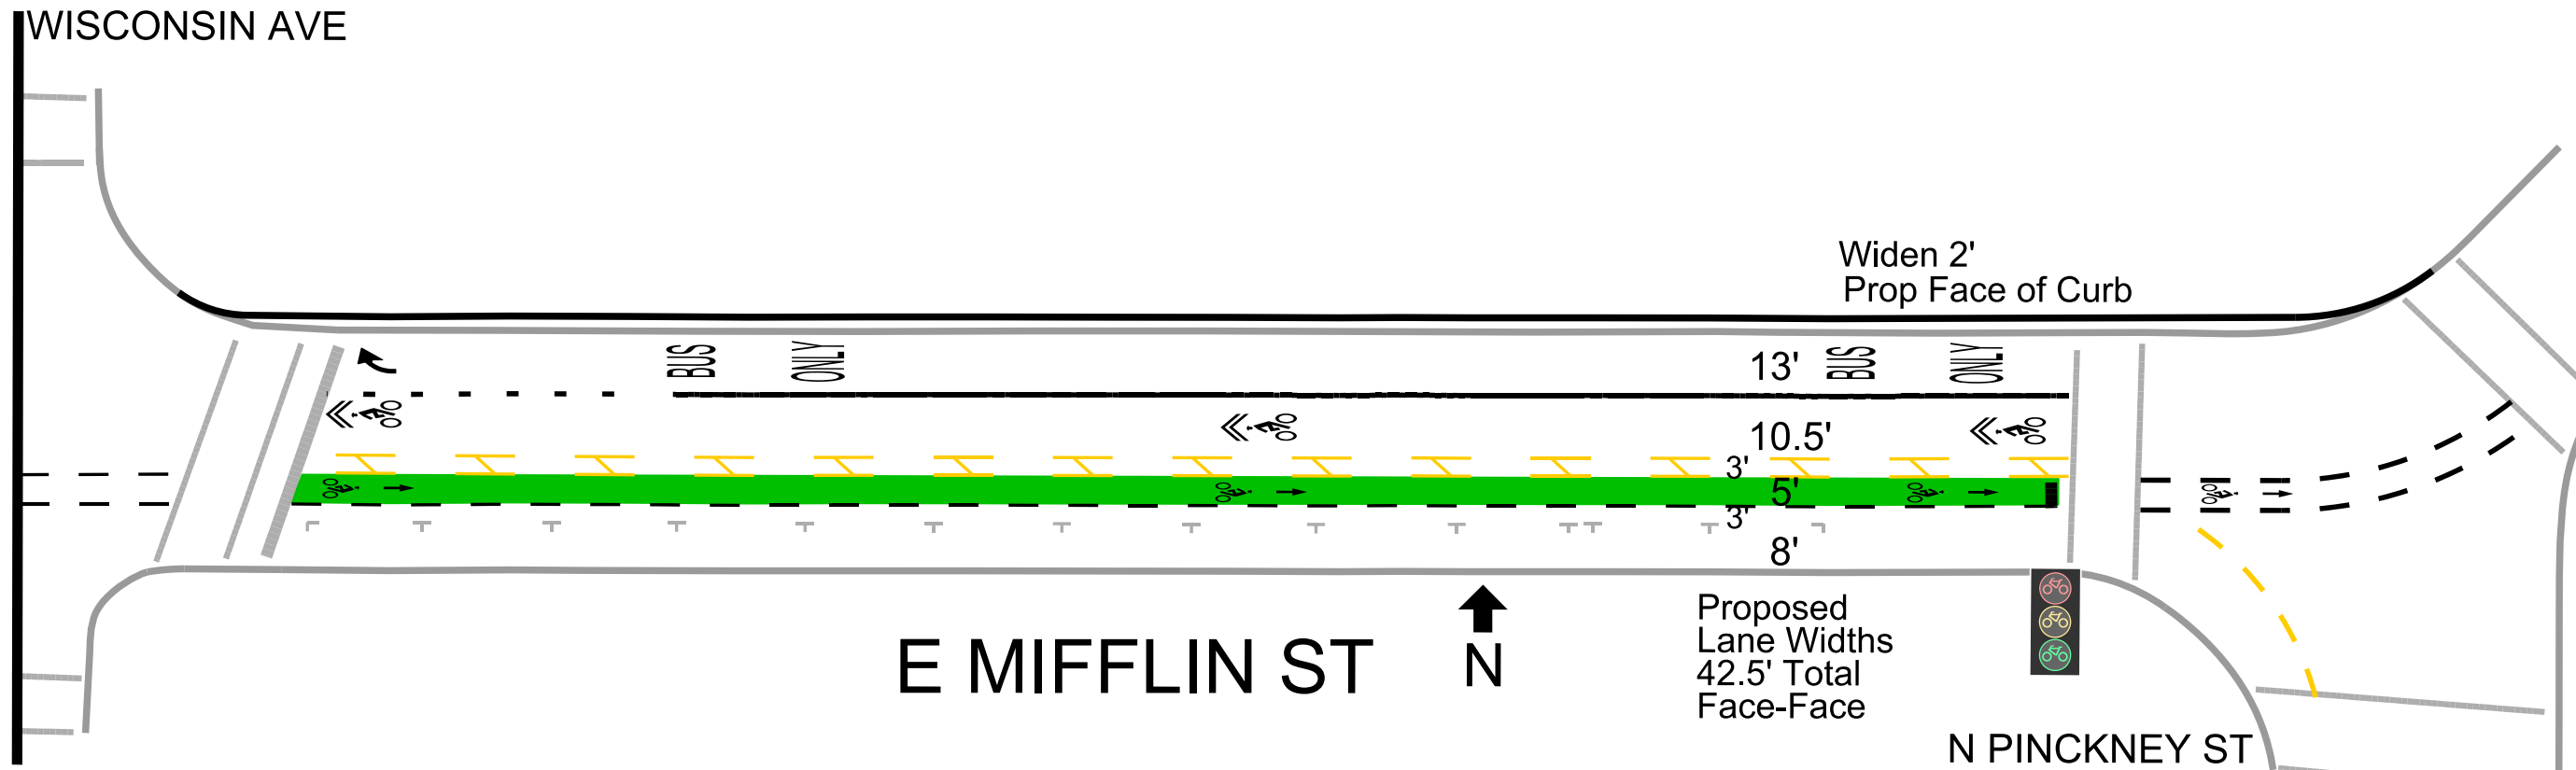

PLOT SCALE:
 PLOT NAME:
 REV. DATE:
 ORIGINATOR: CITY OF MADISON, TRAFFIC ENG. DIV.

PLOT SCALE:
 PLOT NAME:
 REV. DATE:
 ORIGINATOR: CITY OF MADISON, TRAFFIC ENG. DIV.