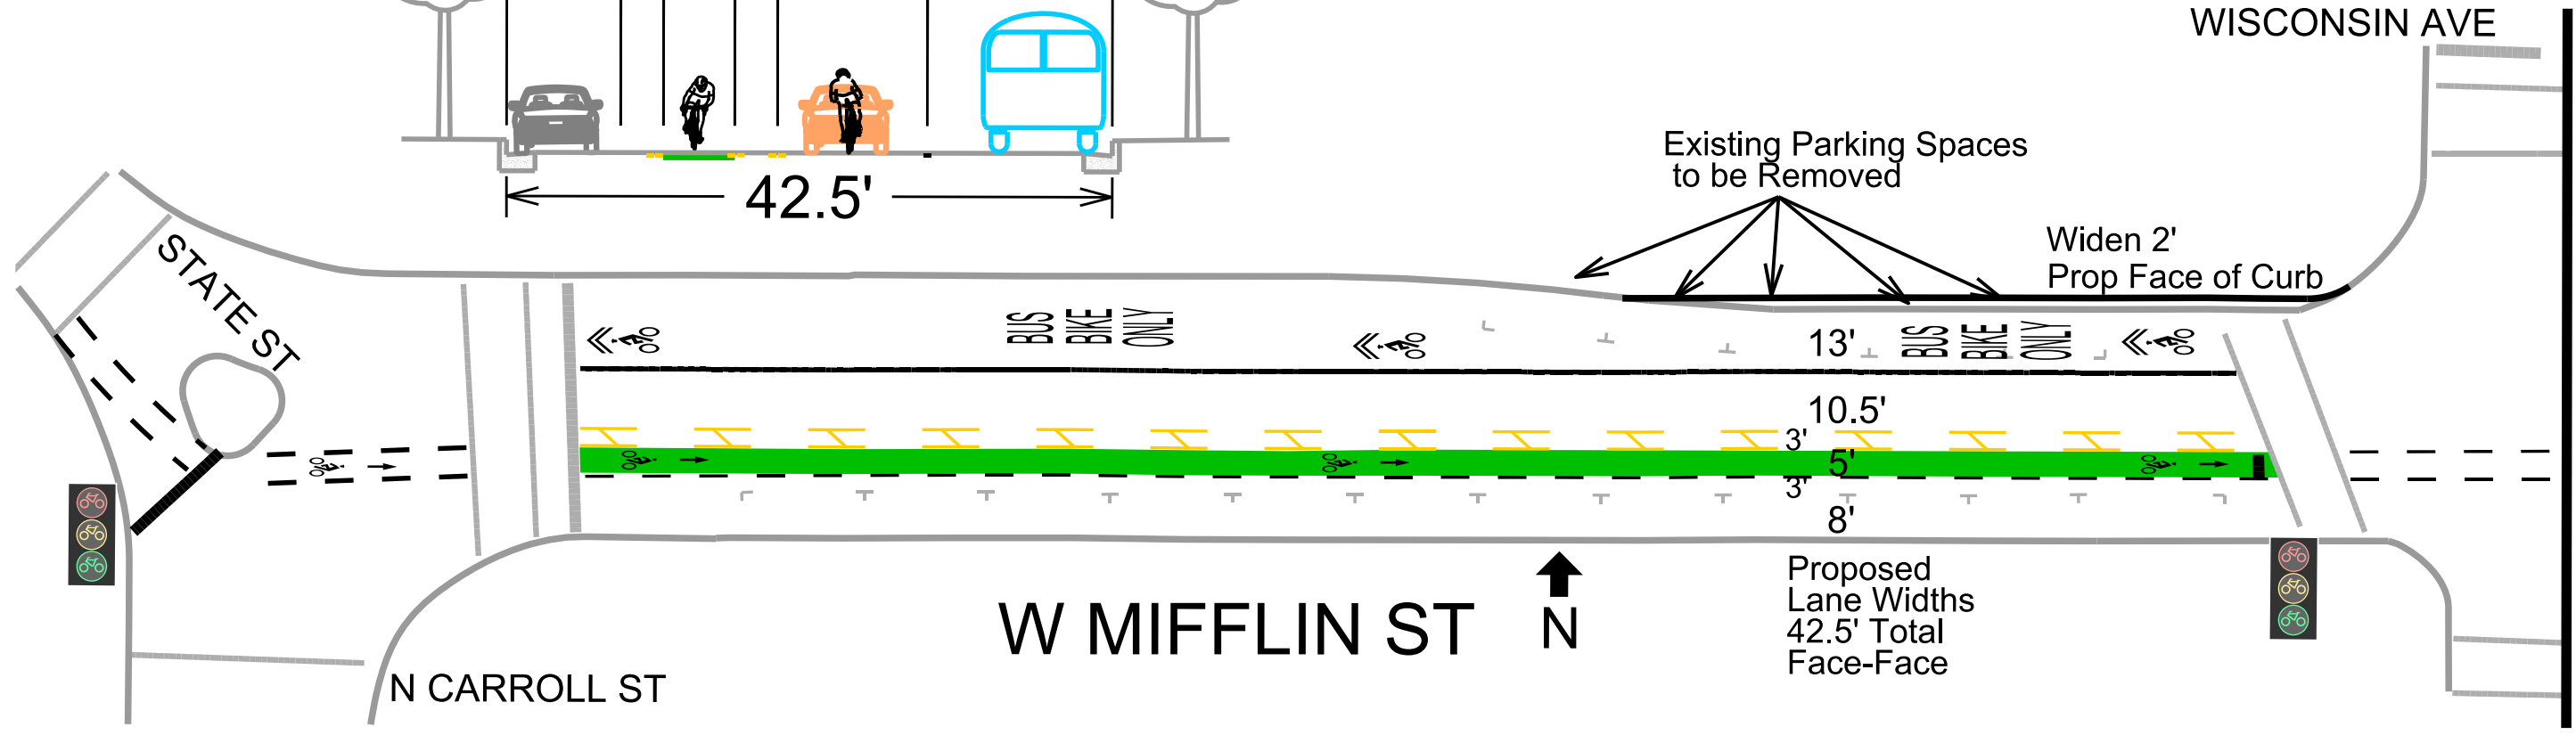

PLOT SCALE:
 PLOT NAME:
 REV. DATE:
 ORIGINATOR: CITY OF MADISON, TRAFFIC ENG. DIV.

PLOT SCALE:
 PLOT NAME:
 REV. DATE:
 ORIGINATOR: CITY OF MADISON, TRAFFIC ENG. DIV.