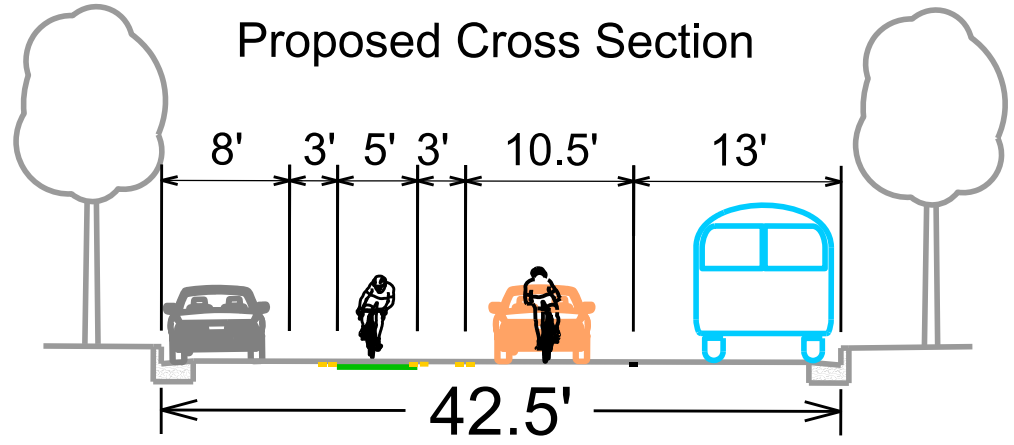

PLOT SCALE:
 PLOT NAME:
 REV. DATE:
 ORIGINATOR: CITY OF MADISON, TRAFFIC ENG. DIV.

PLOT SCALE:
 PLOT NAME:
 REV. DATE:
 ORIGINATOR: CITY OF MADISON, TRAFFIC ENG. DIV.