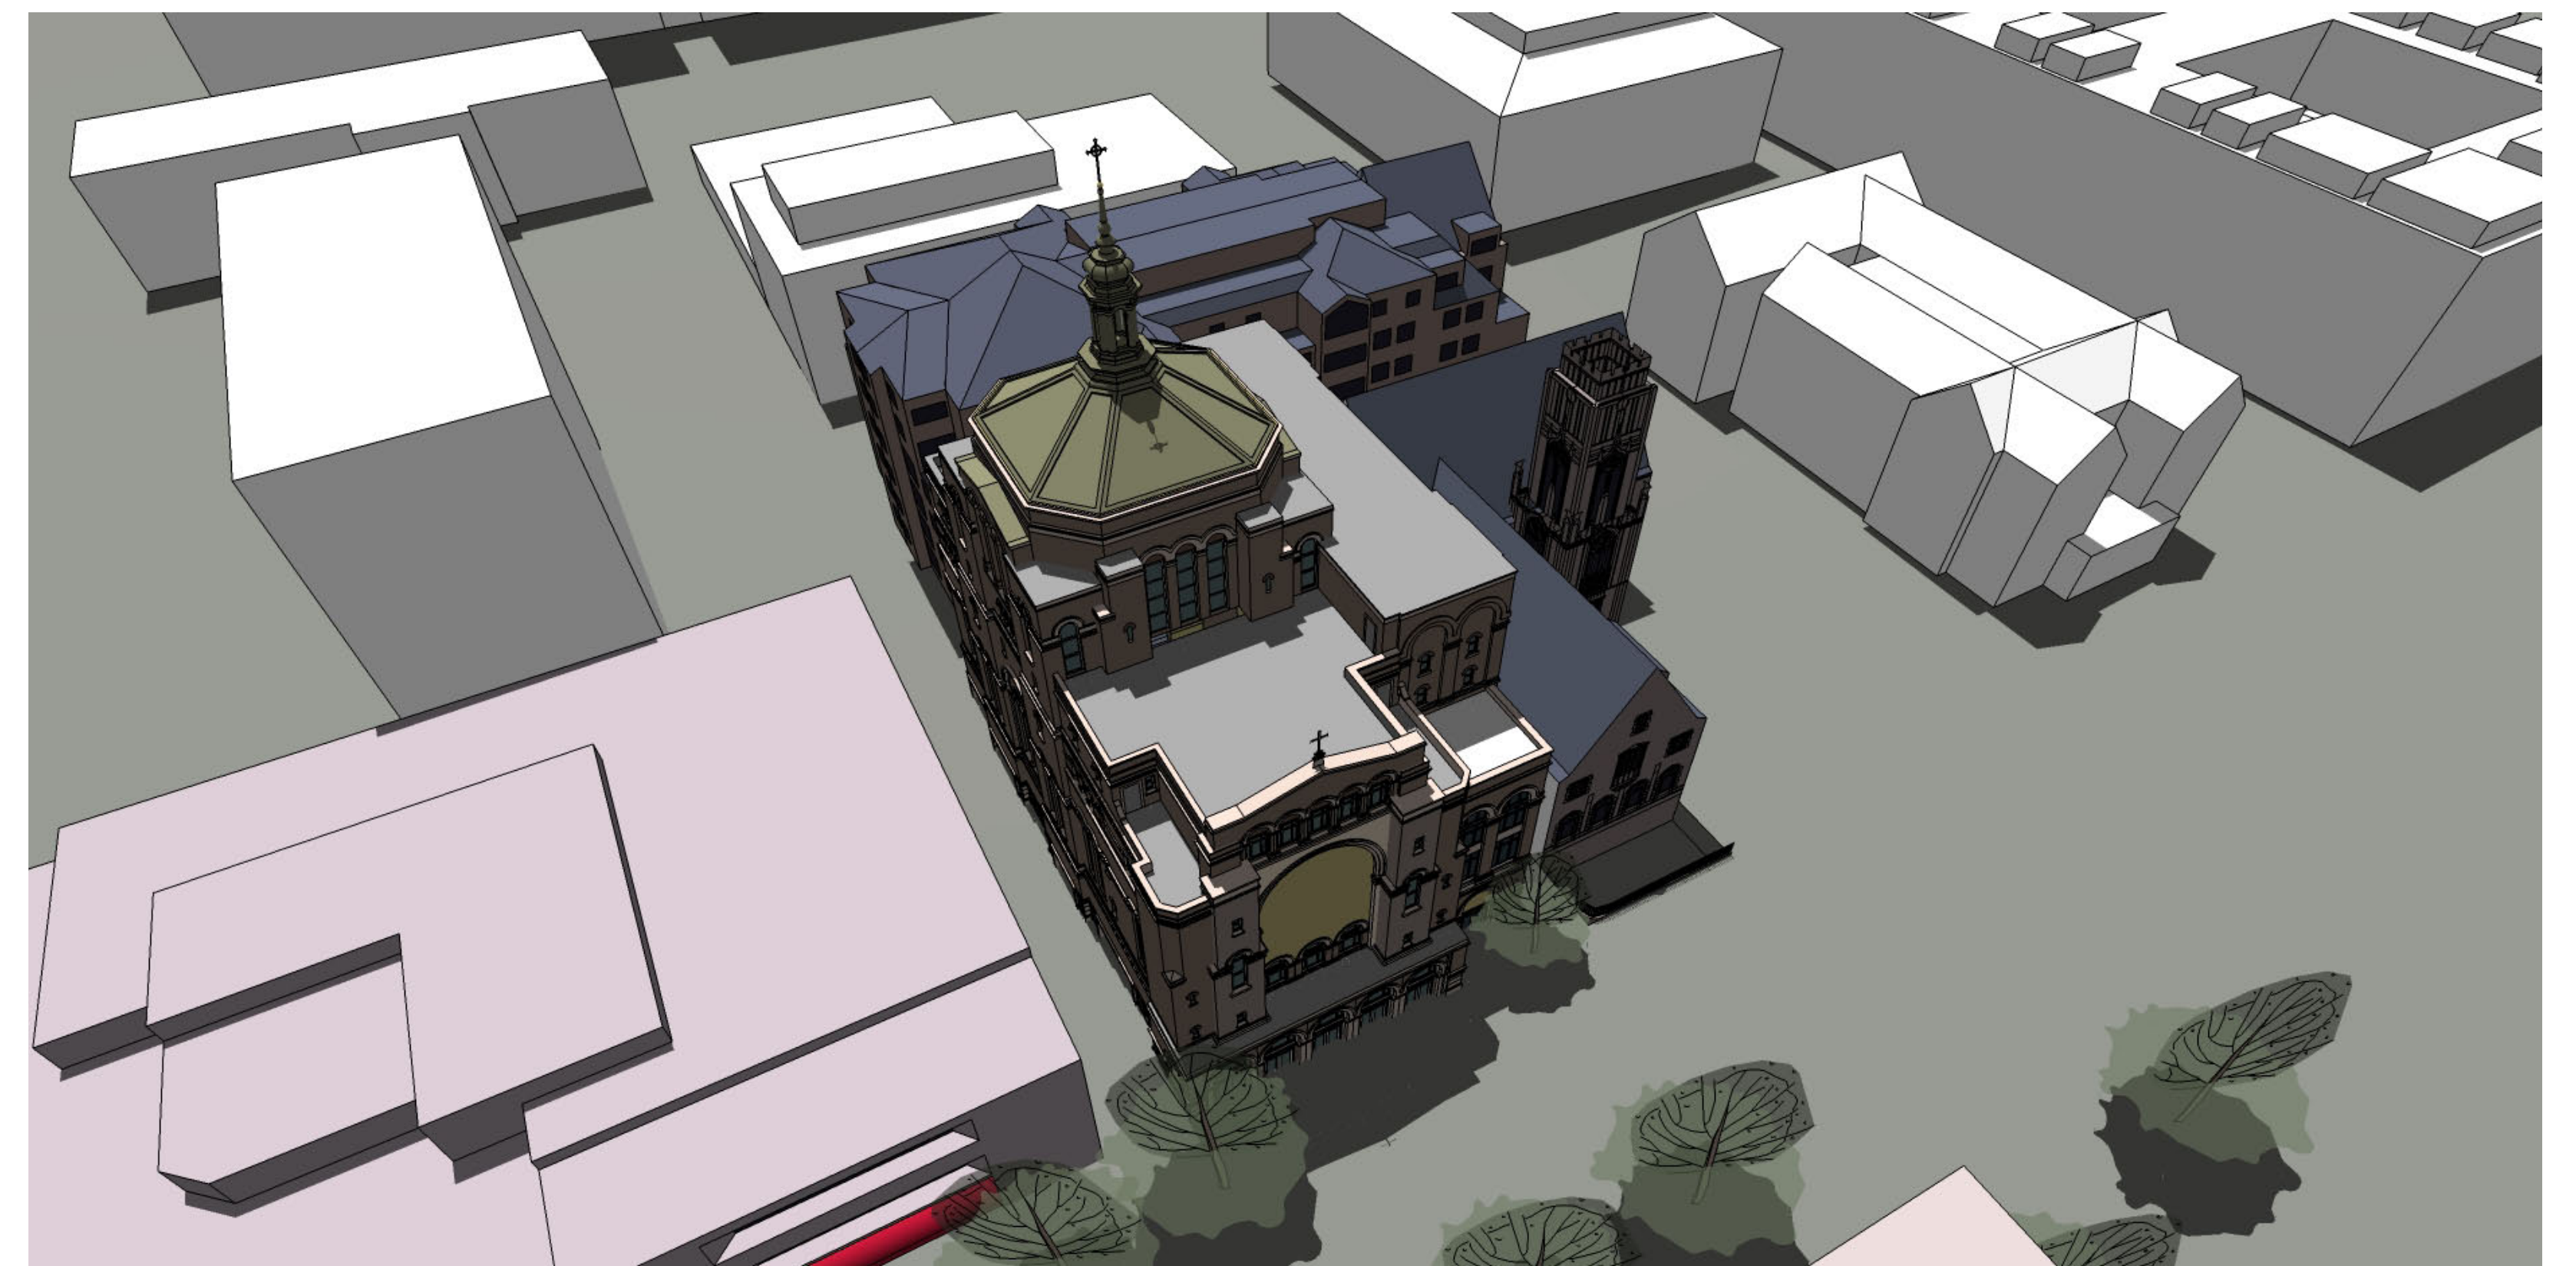

Vernal Equinox - 9 a.m.

Summer Solstice - 9 a.m.

Vernal Equinox - Noon

Summer Solstice - Noon

Vernal Equinox - 4 p.m.

Summer Solstice - 4 p.m.

Autumnal Equinox - 9 a.m.

Winter Solstice - 9 a.m.

Autumnal Equinox - Noon

Winter Solstice - Noon

Autumnal Equinox - 4 p.m.

Winter Solstice - 4 p.m.

Vernal Equinox - 9 a.m.

Summer Solstice - 9 a.m.

Vernal Equinox - Noon

Summer Solstice - Noon