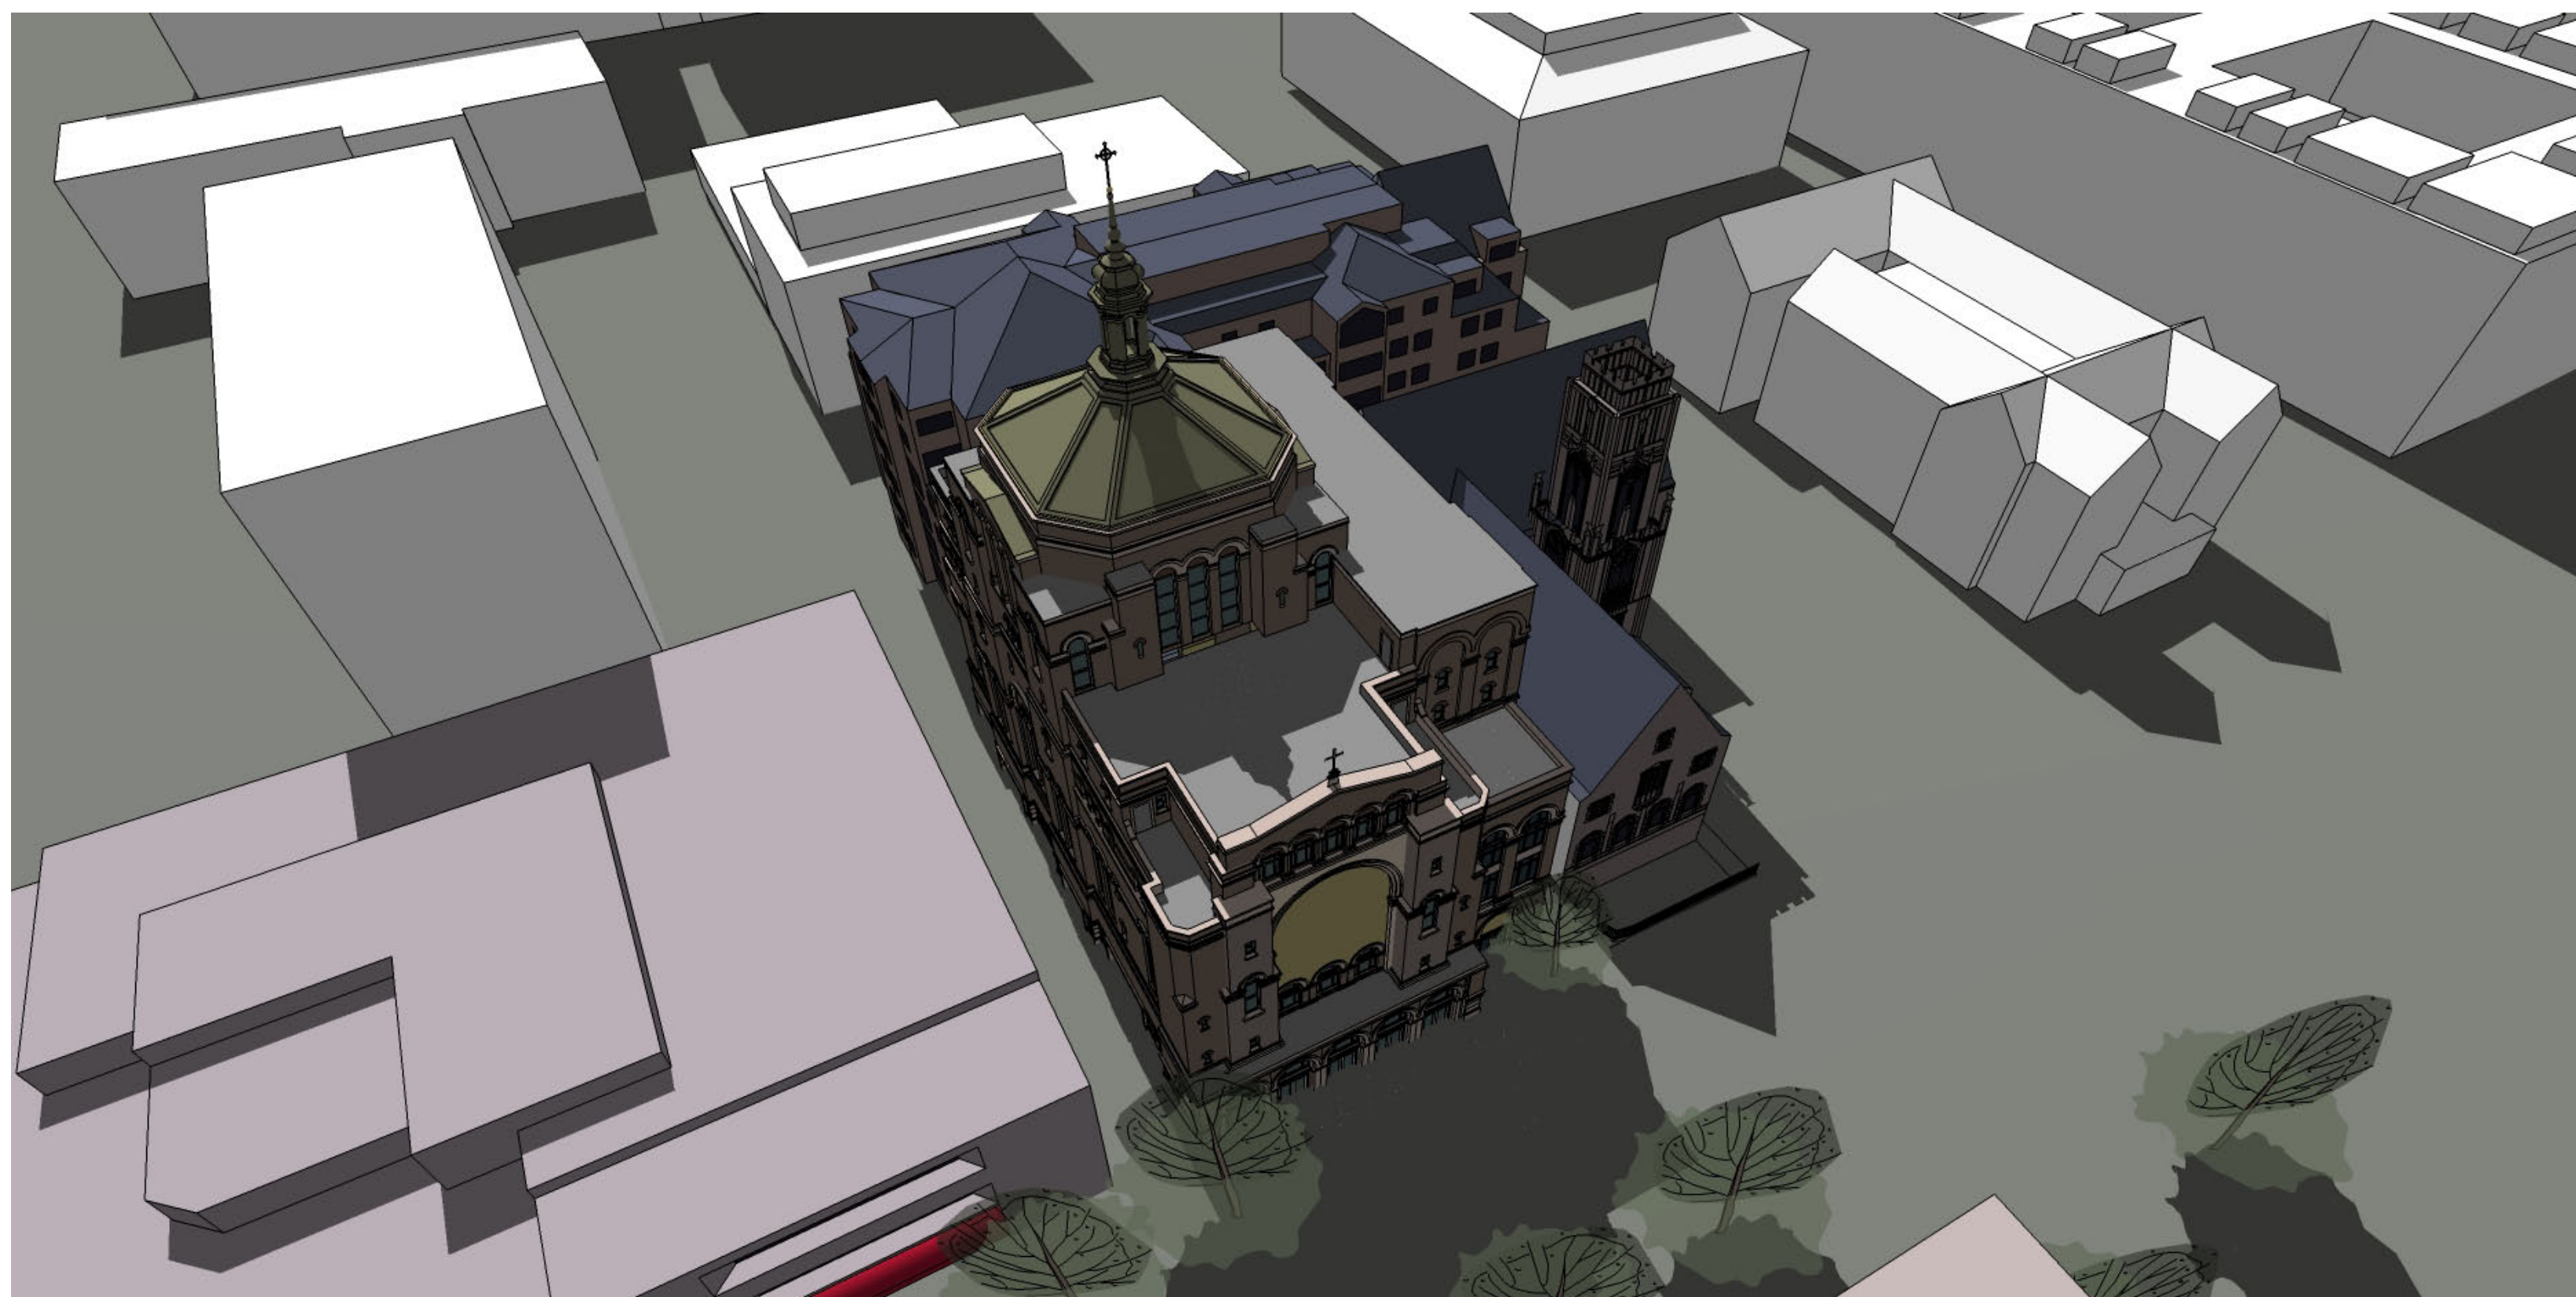

Vernal Equinox - 9 a.m.

Summer Solstice - 9 a.m.

Vernal Equinox - Noon

Summer Solstice - Noon

Vernal Equinox - 4 p.m.

Summer Solstice - 4 p.m.

Autumnal Equinox - 9 a.m.

Winter Solstice - 9 a.m.

Autumnal Equinox - Noon

Winter Solstice - Noon

Autumnal Equinox - 4 p.m.

Winter Solstice - 4 p.m.

Vernal Equinox - 9 a.m.

Summer Solstice - 9 a.m.

Vernal Equinox - Noon

Summer Solstice - Noon

Vernal Equinox - 4 p.m.

Summer Solstice - 4 p.m.

Autumnal Equinox - 9 a.m.

Winter Solstice - 9 a.m.

Autumnal Equinox - Noon

Winter Solstice - Noon

Autumnal Equinox - 4 p.m.

Winter Solstice - 4 p.m.