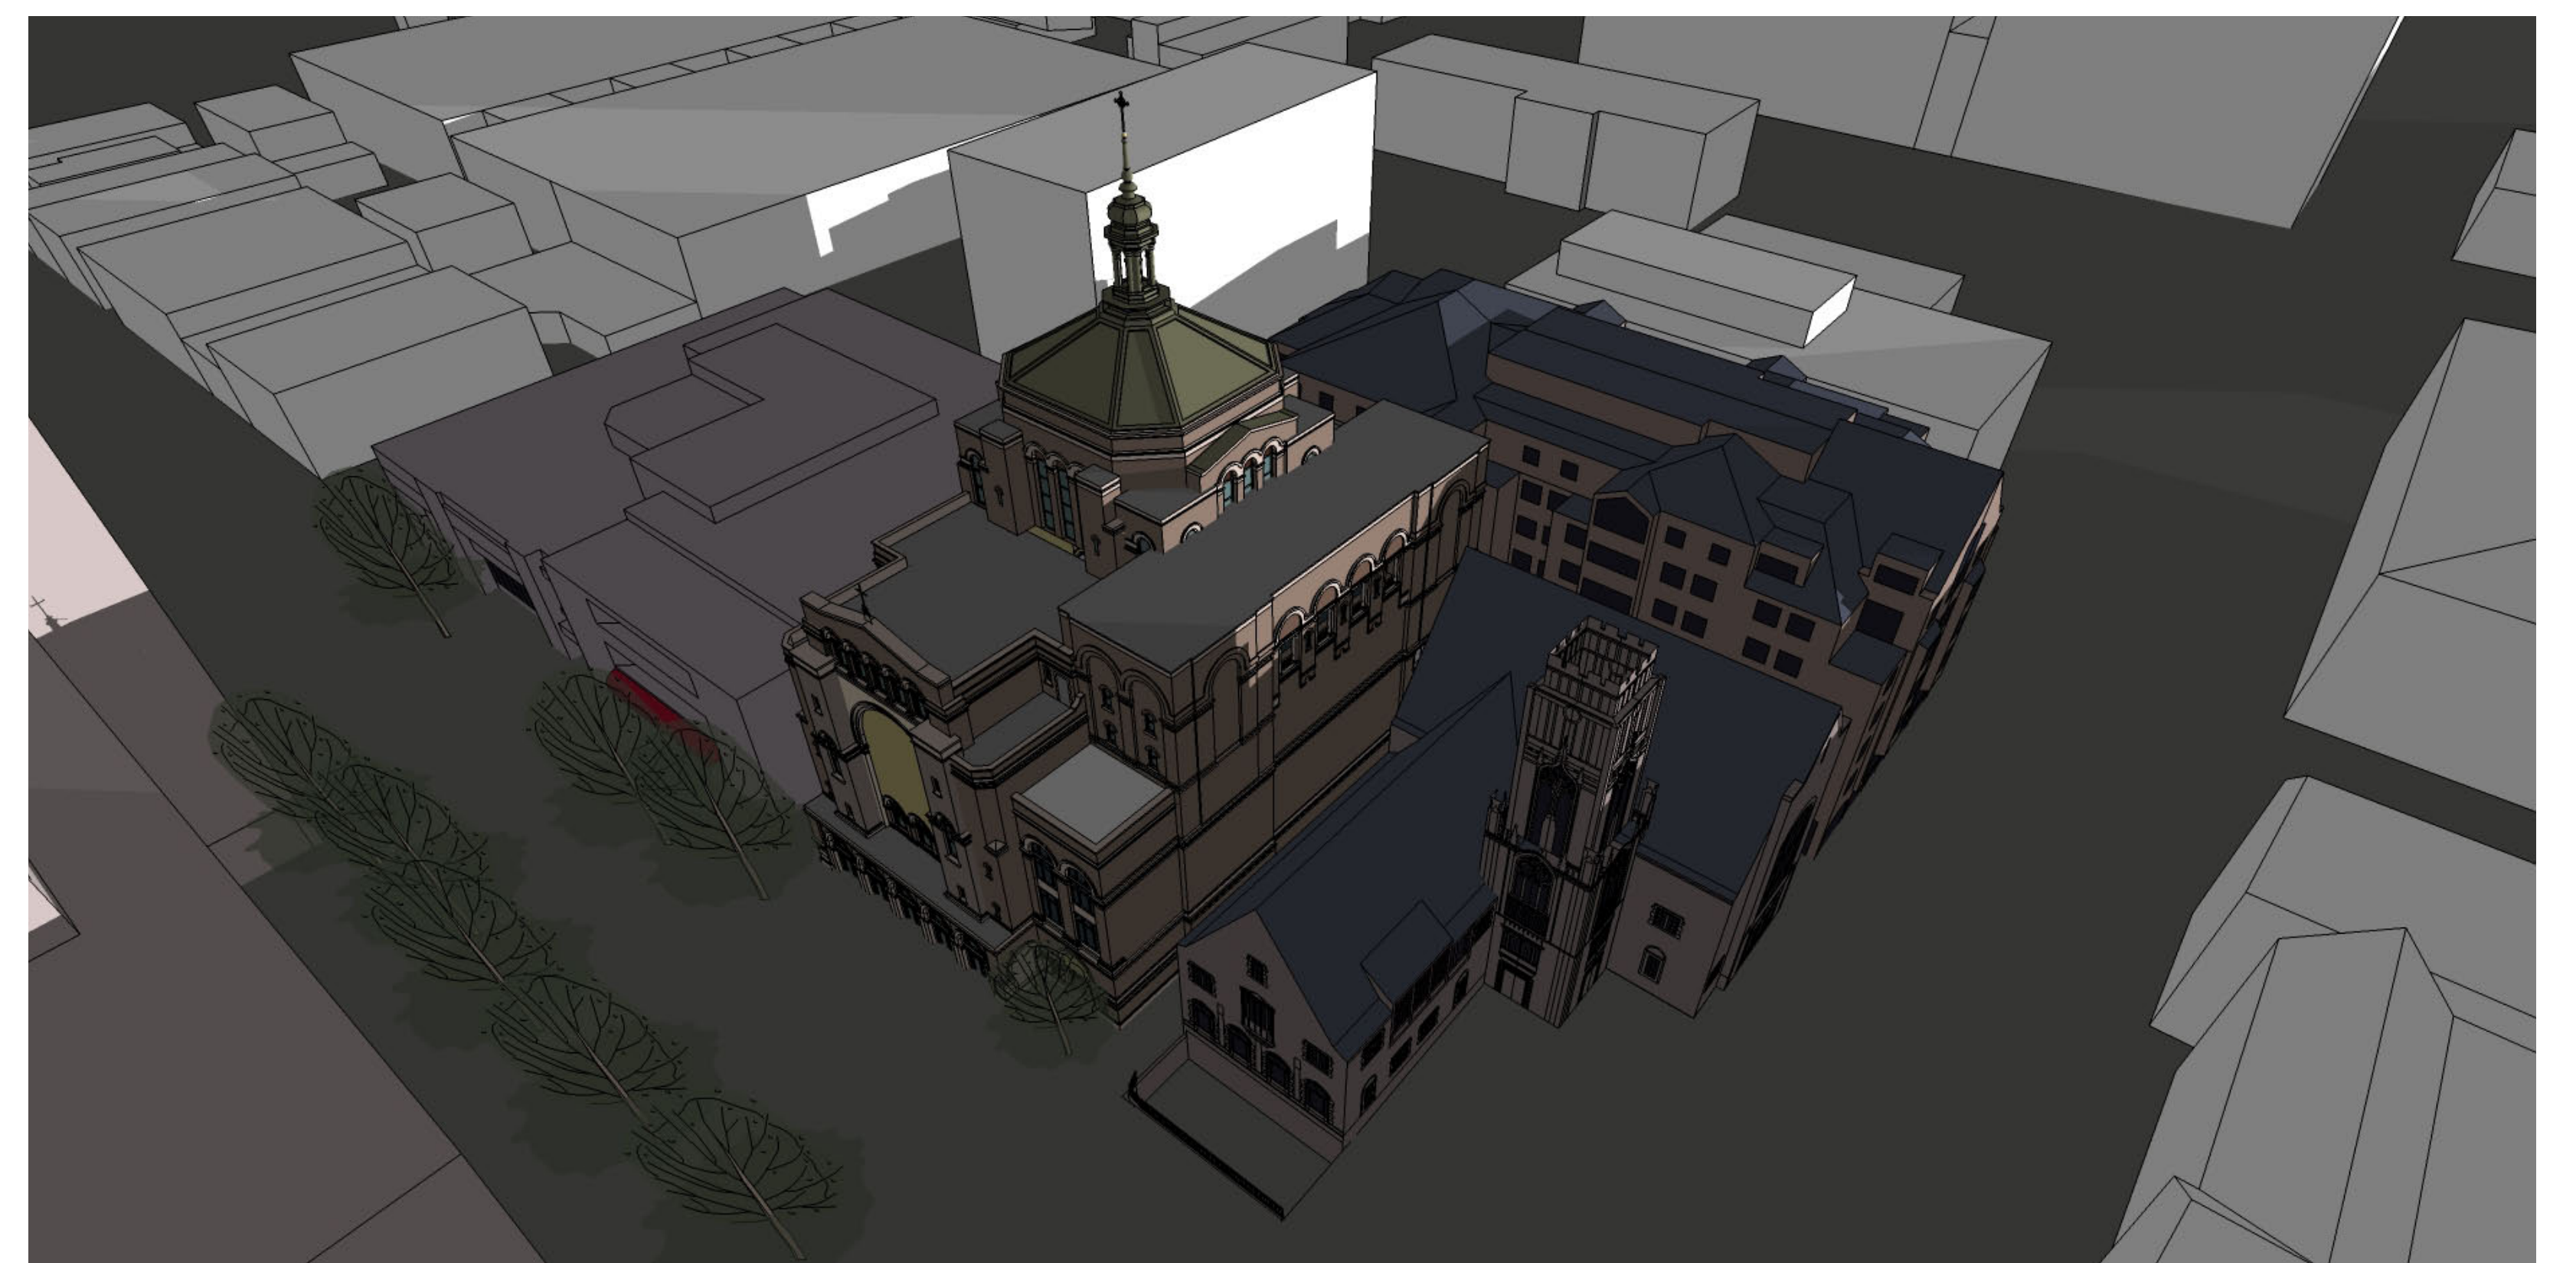

Vernal Equinox - 4 p.m.

Summer Solstice - 4 p.m.

Autumnal Equinox - 9 a.m.

Winter Solstice - 9 a.m.

Autumnal Equinox - Noon

Winter Solstice - Noon

Autumnal Equinox - 4 p.m.

Winter Solstice - 4 p.m.