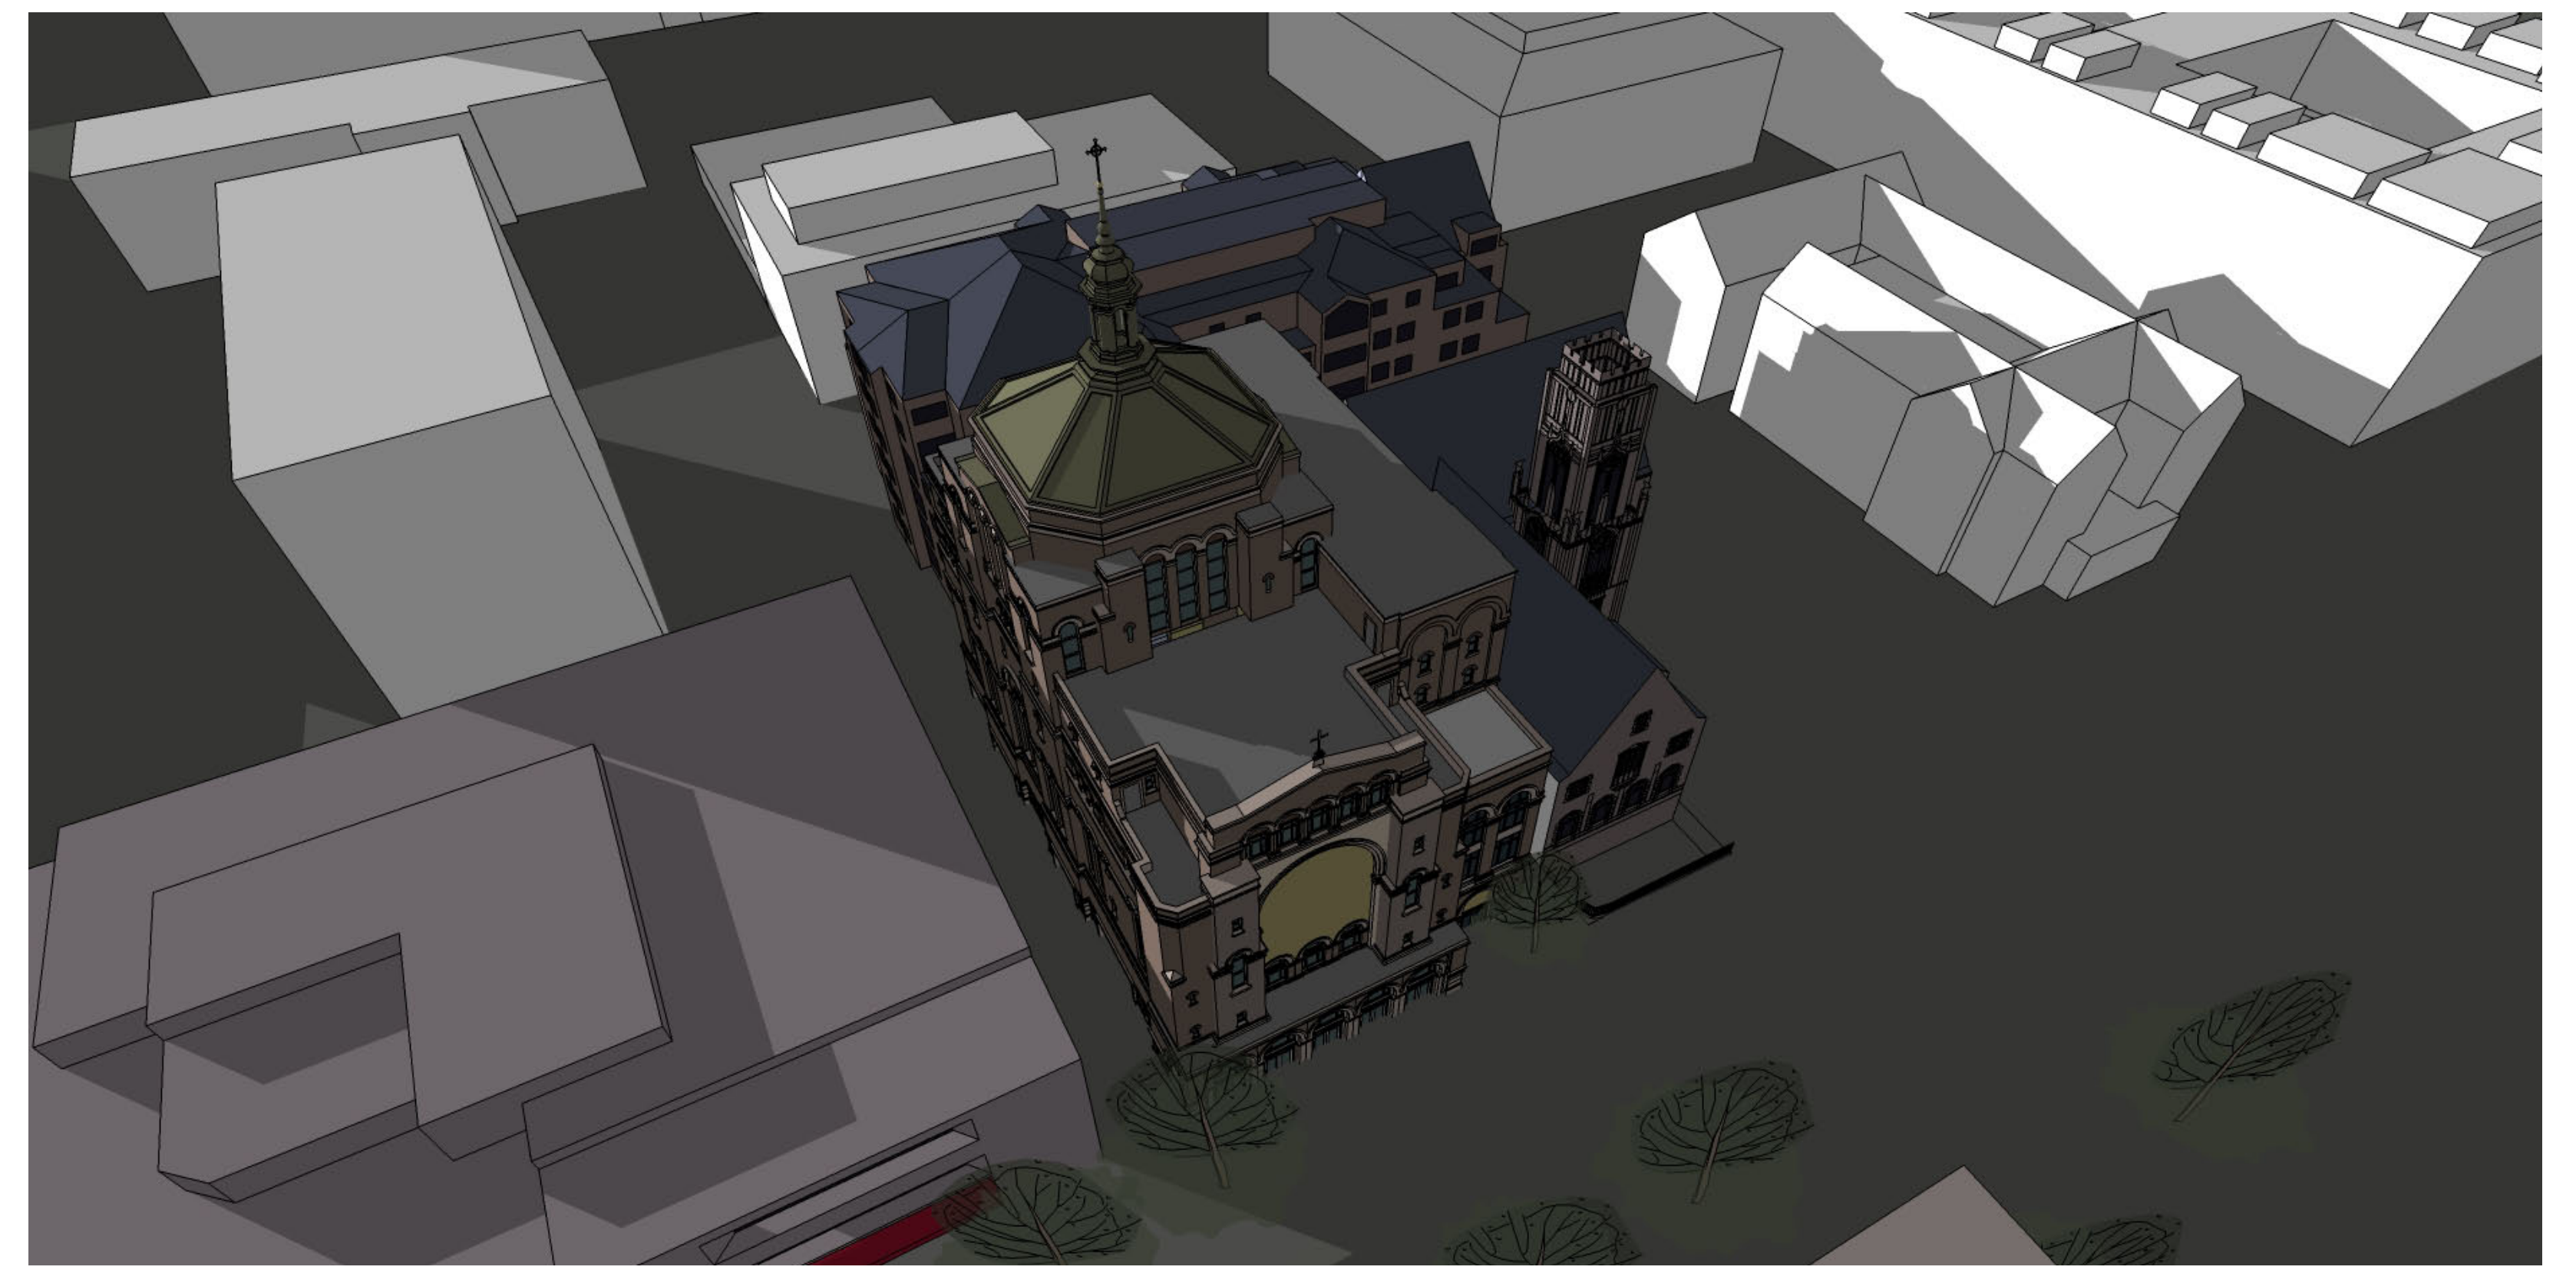

Vernal Equinox - 9 a.m.

Summer Solstice - 9 a.m.

Vernal Equinox - Noon

Summer Solstice - Noon

Vernal Equinox - 4 p.m.

Summer Solstice - 4 p.m.

Autumnal Equinox - 9 a.m.

Winter Solstice - 9 a.m.

Autumnal Equinox - Noon

Winter Solstice - Noon

Autumnal Equinox - 4 p.m.

Winter Solstice - 4 p.m.

Vernal Equinox - 9 a.m.

Summer Solstice - 9 a.m.

Vernal Equinox - Noon

Summer Solstice - Noon

Vernal Equinox - 4 p.m.

Summer Solstice - 4 p.m.

Autumnal Equinox - 9 a.m.

Winter Solstice - 9 a.m.

Autumnal Equinox - Noon

Winter Solstice - Noon

Autumnal Equinox - 4 p.m.

Winter Solstice - 4 p.m.