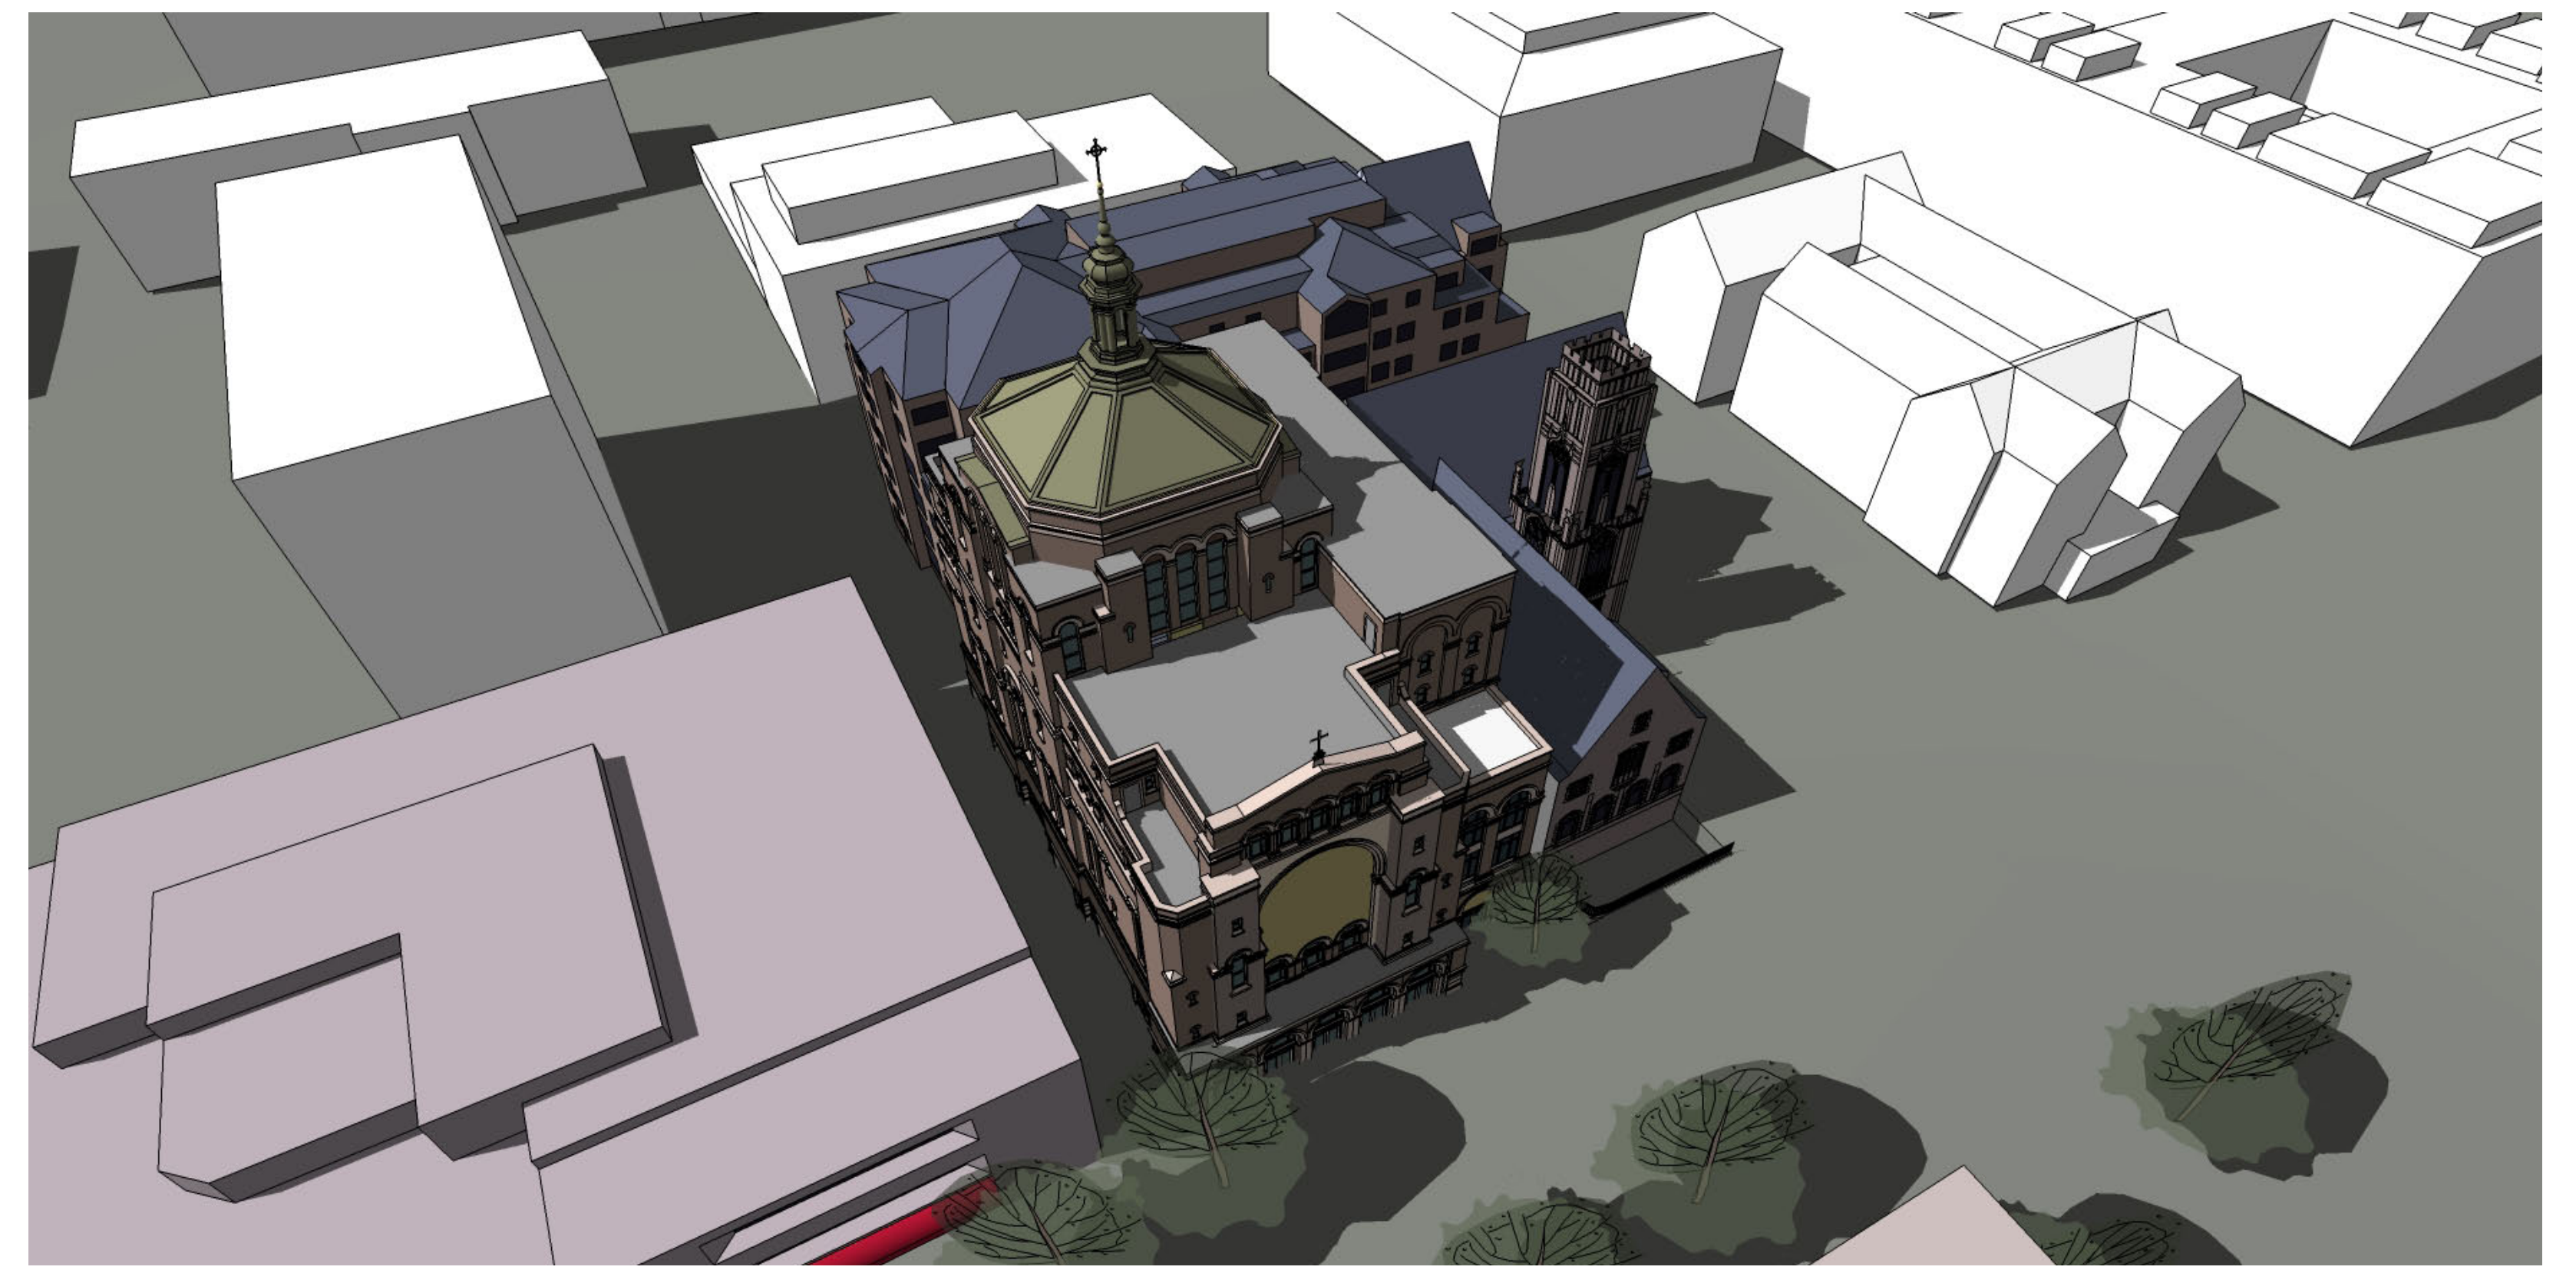

Vernal Equinox - 9 a.m.

Summer Solstice - 9 a.m.

Vernal Equinox - Noon

Summer Solstice - Noon

Vernal Equinox - 4 p.m.

Summer Solstice - 4 p.m.

Autumnal Equinox - 9 a.m.

Winter Solstice - 9 a.m.

Autumnal Equinox - Noon

Winter Solstice - Noon

Autumnal Equinox - 4 p.m.

Winter Solstice - 4 p.m.

Vernal Equinox - 9 a.m.

Summer Solstice - 9 a.m.

Vernal Equinox - Noon

Summer Solstice - Noon

Vernal Equinox - 4 p.m.

Summer Solstice - 4 p.m.

Autumnal Equinox - 9 a.m.

Winter Solstice - 9 a.m.

Autumnal Equinox - Noon

Winter Solstice - Noon

Autumnal Equinox - 4 p.m.

Winter Solstice - 4 p.m.