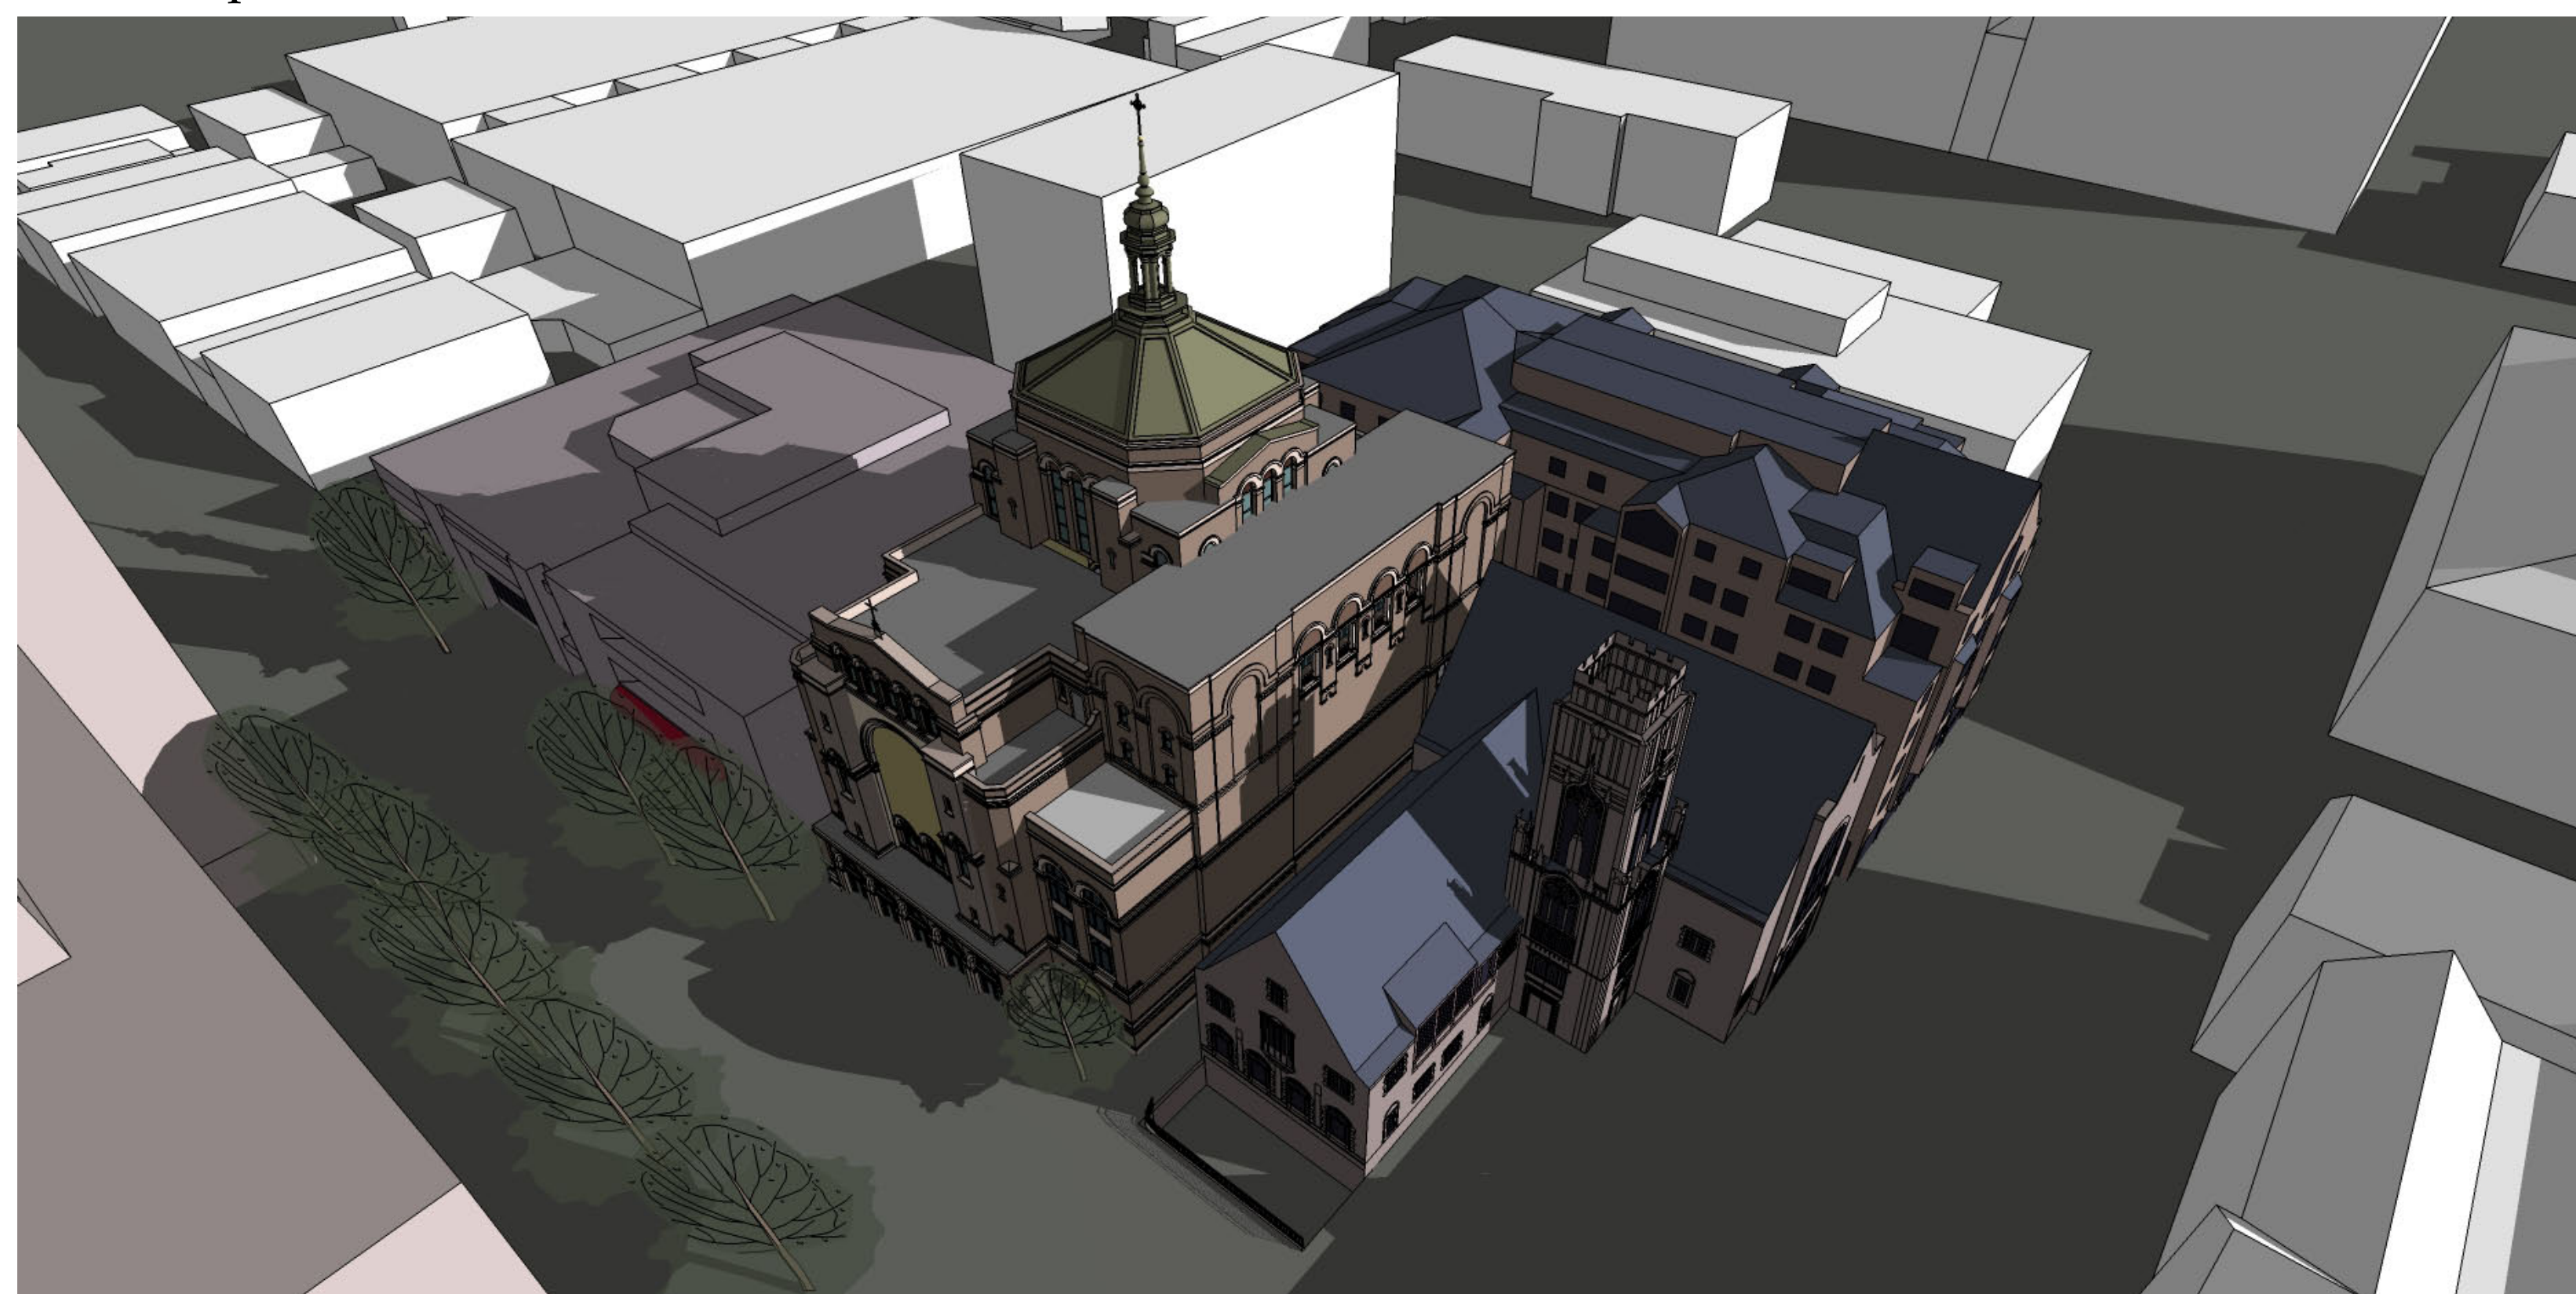

Autumnal Equinox - Noon

Winter Solstice - Noon

Autumnal Equinox - 4 p.m.

Winter Solstice - 4 p.m.

Vernal Equinox - 9 a.m.

Summer Solstice - 9 a.m.

Vernal Equinox - Noon

Summer Solstice - Noon