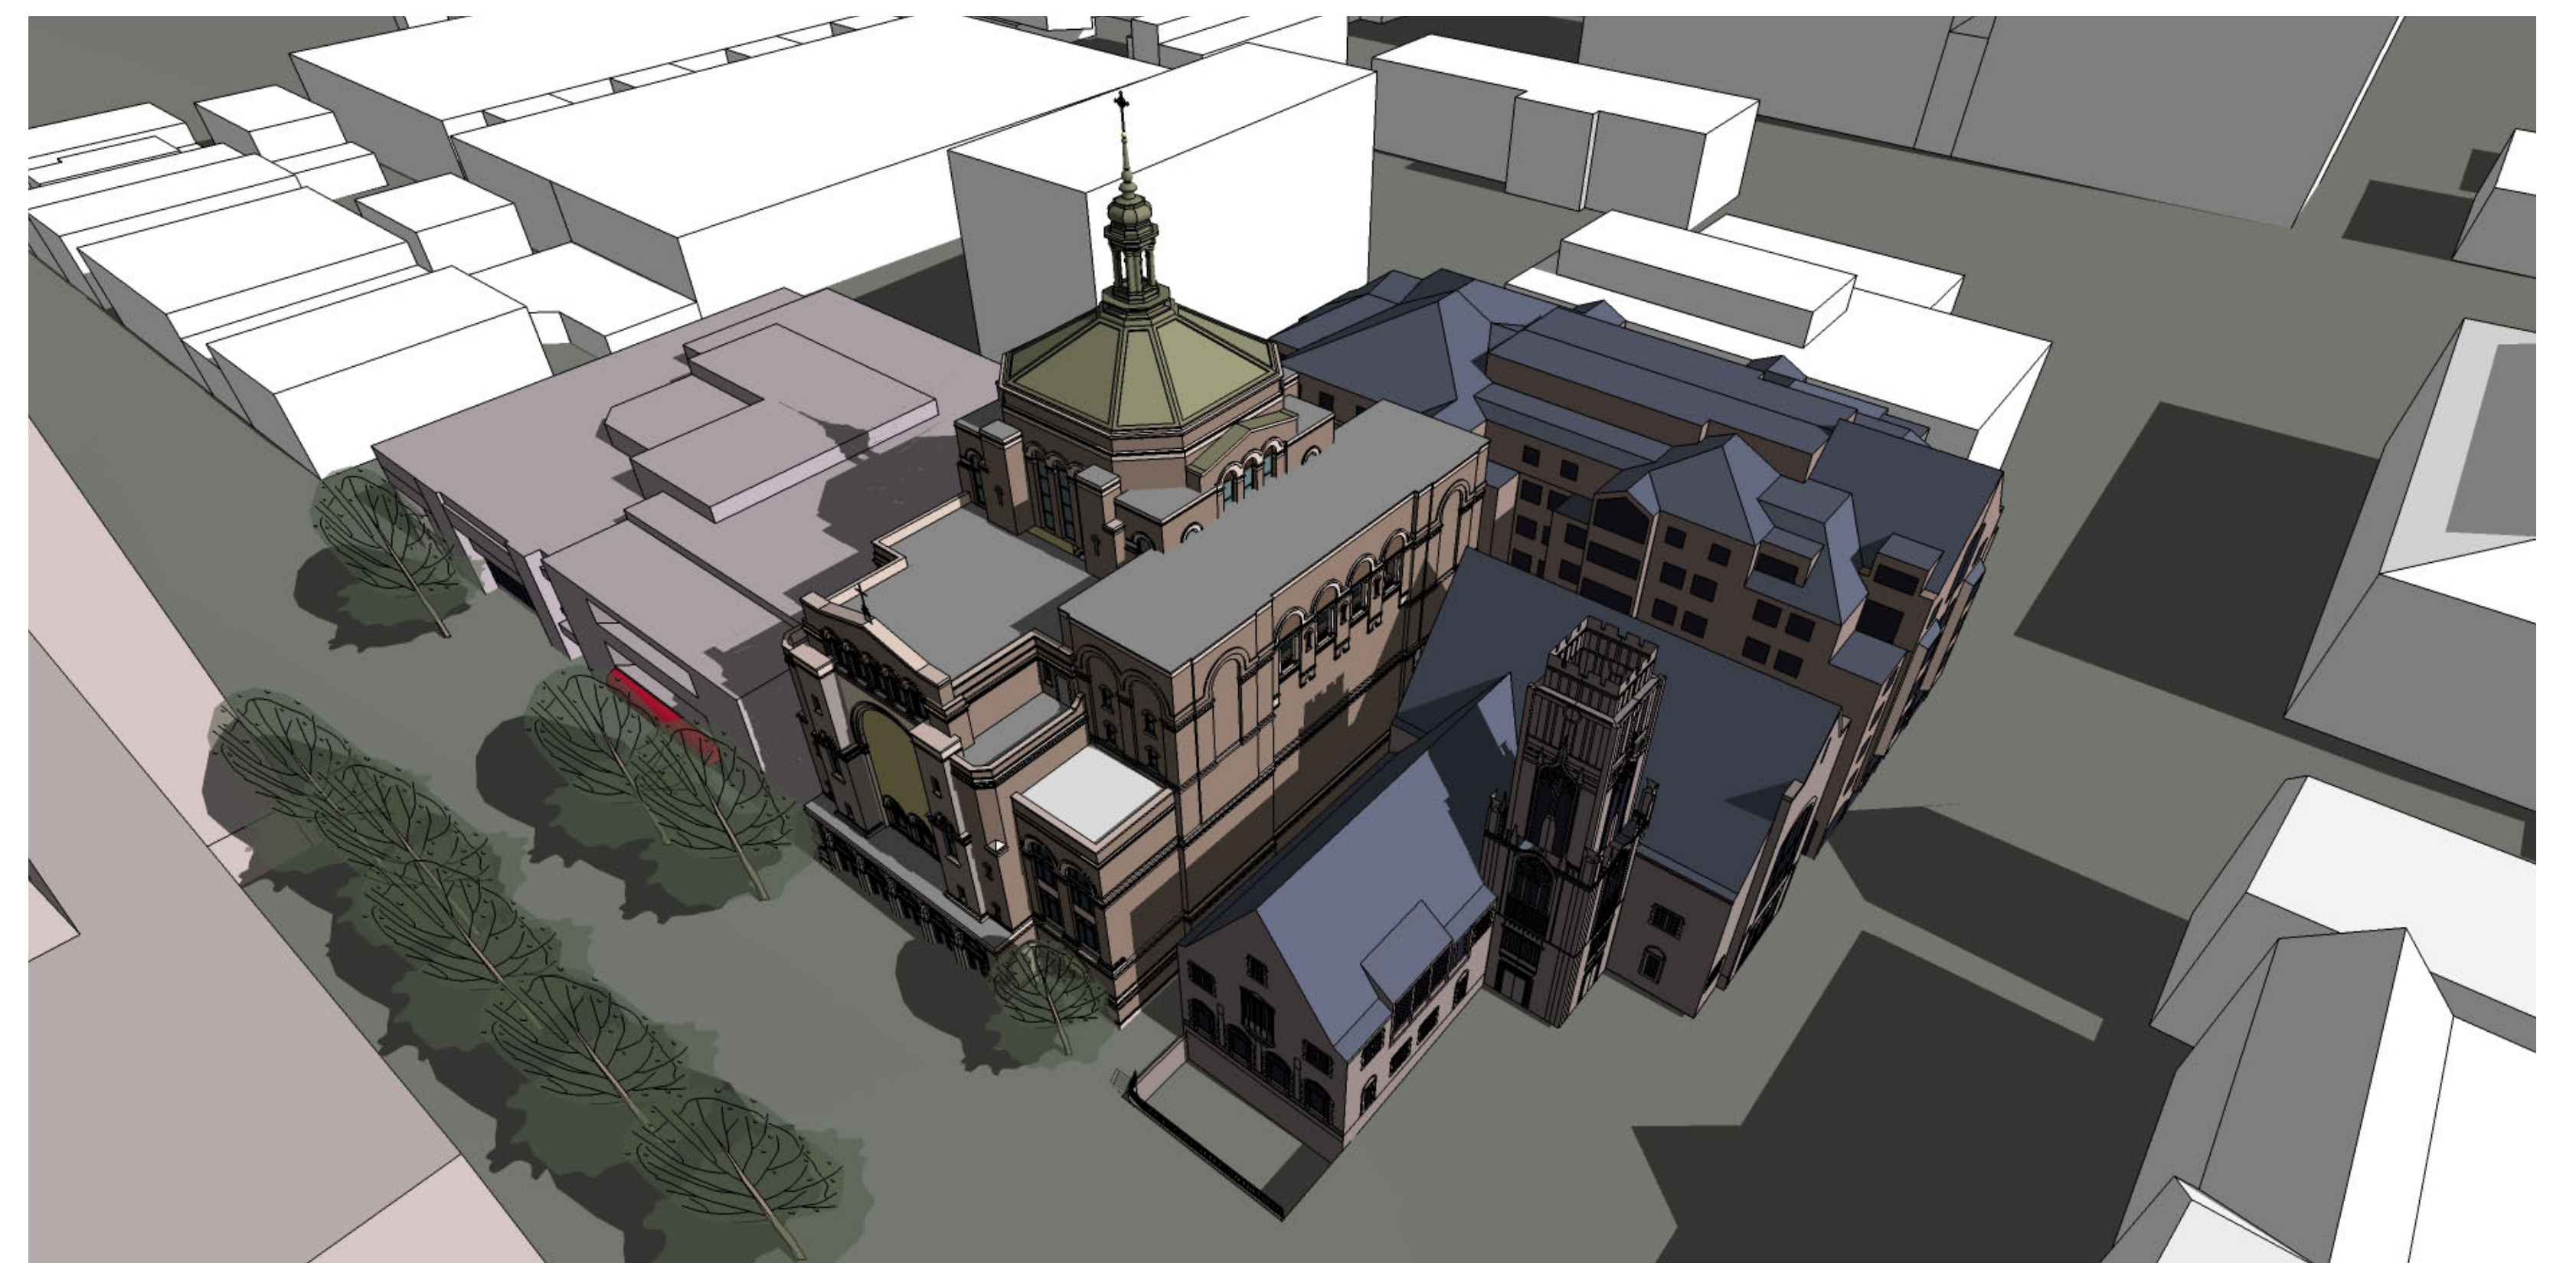

Summer Solstice - Noon

Summer Solstice - 4 p.m.