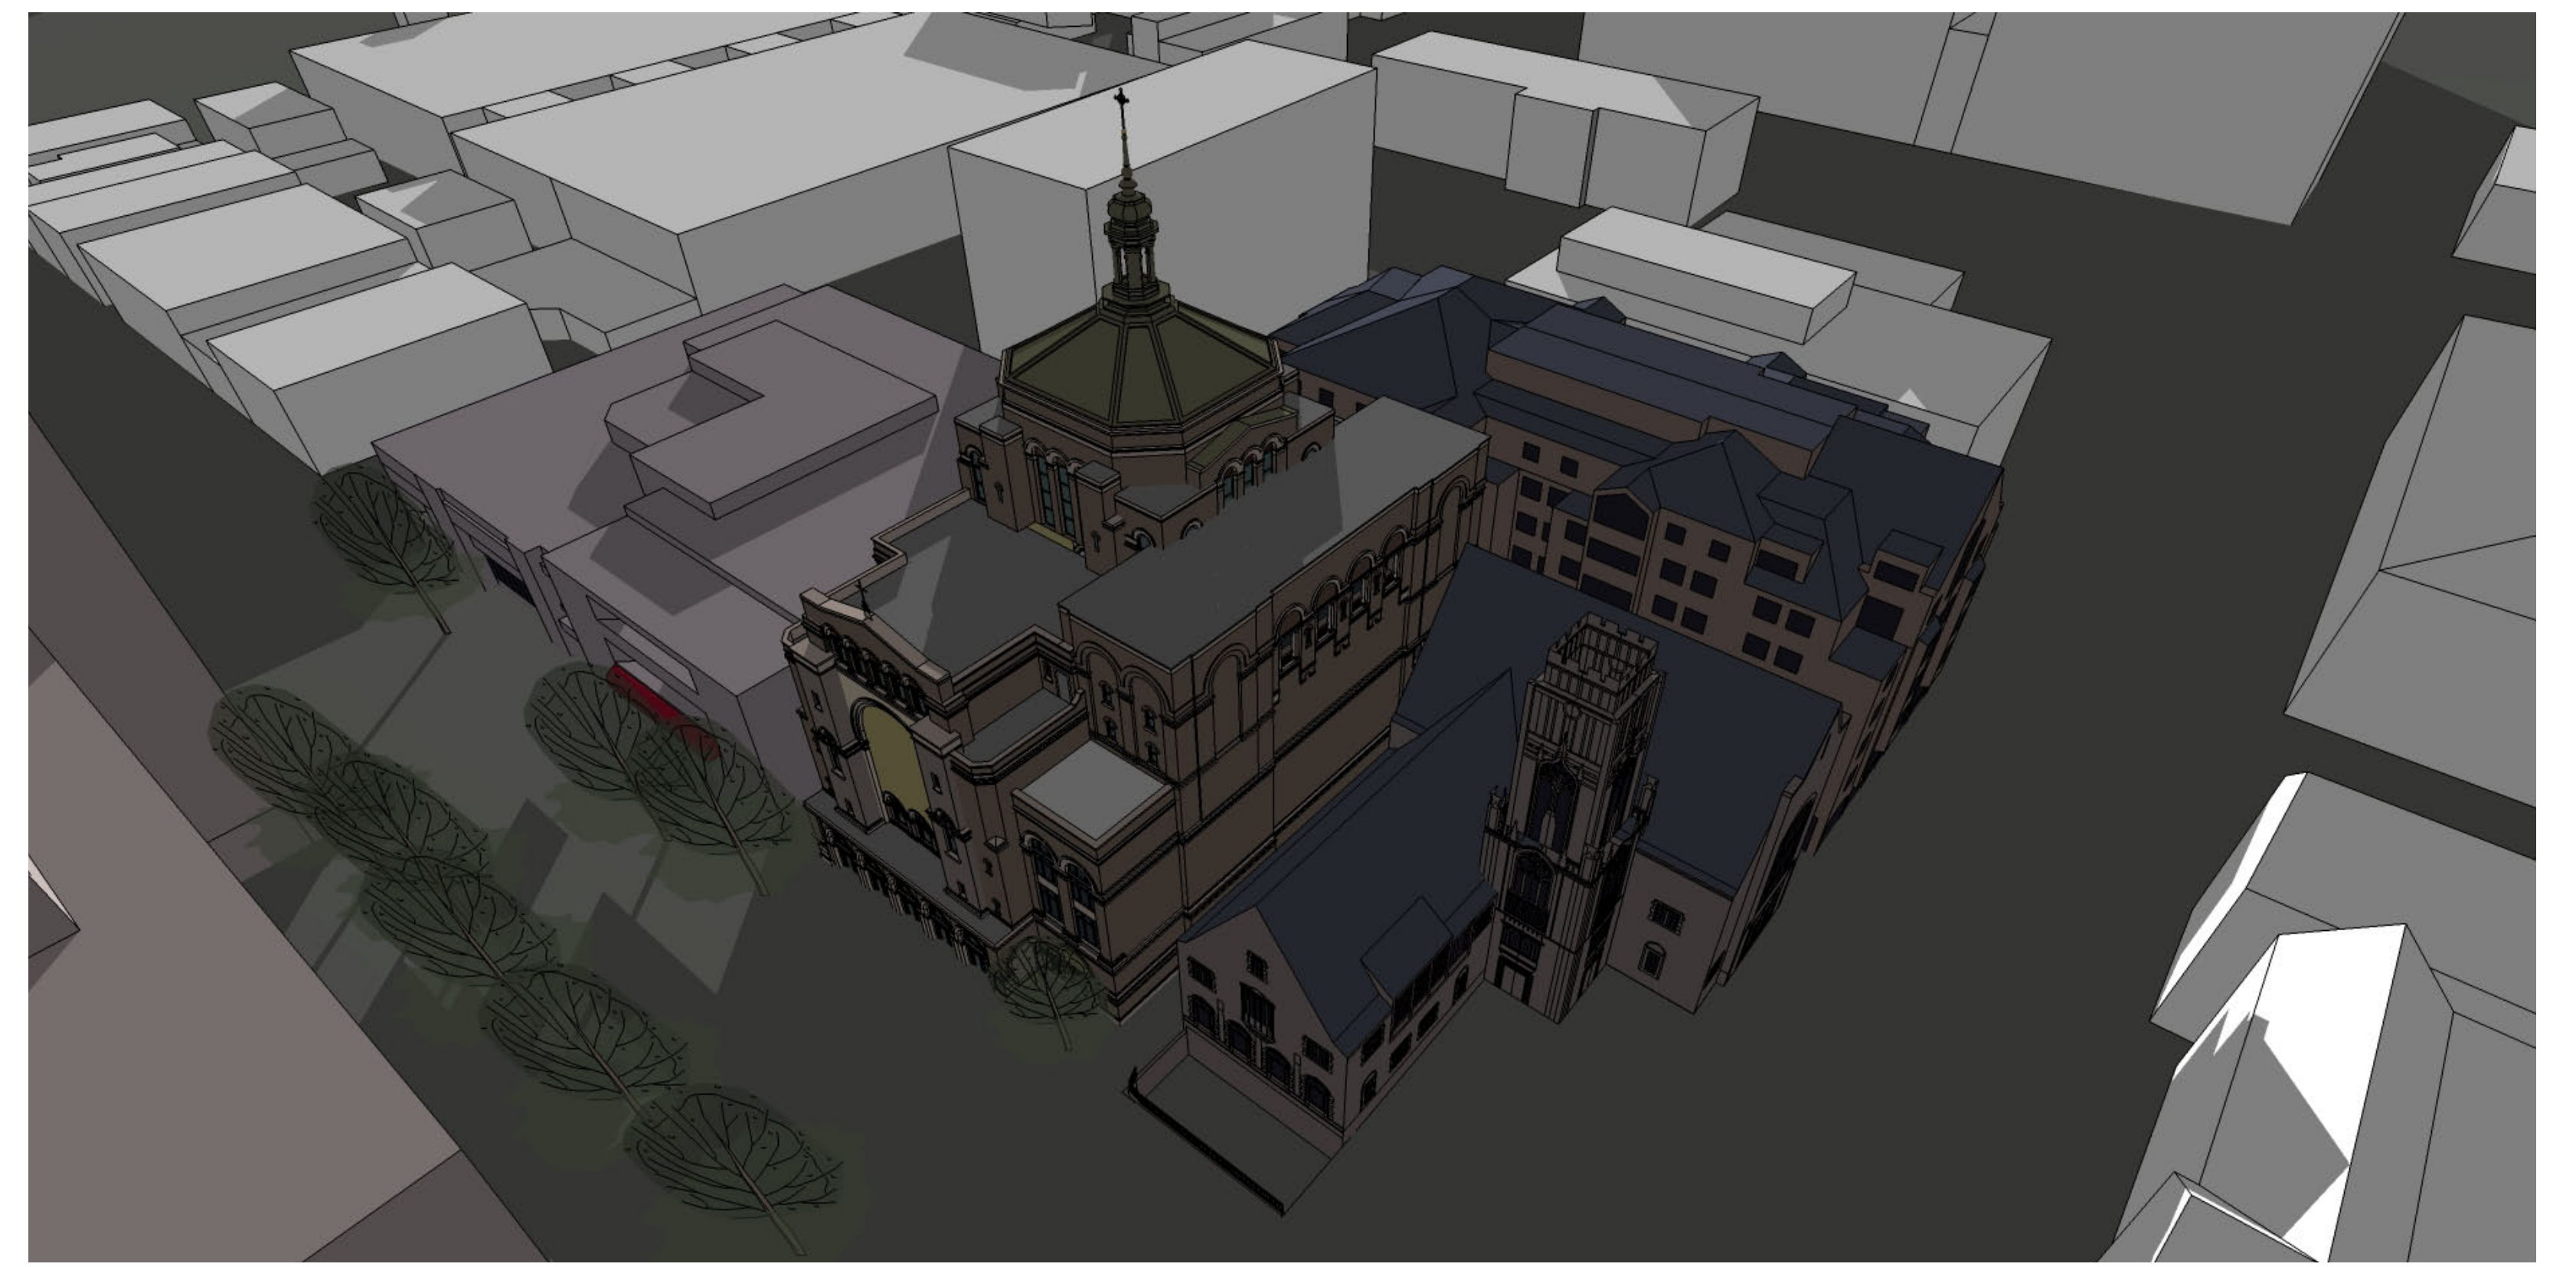

Summer Solstice - 4 p.m.

Winter Solstice - 9 a.m.