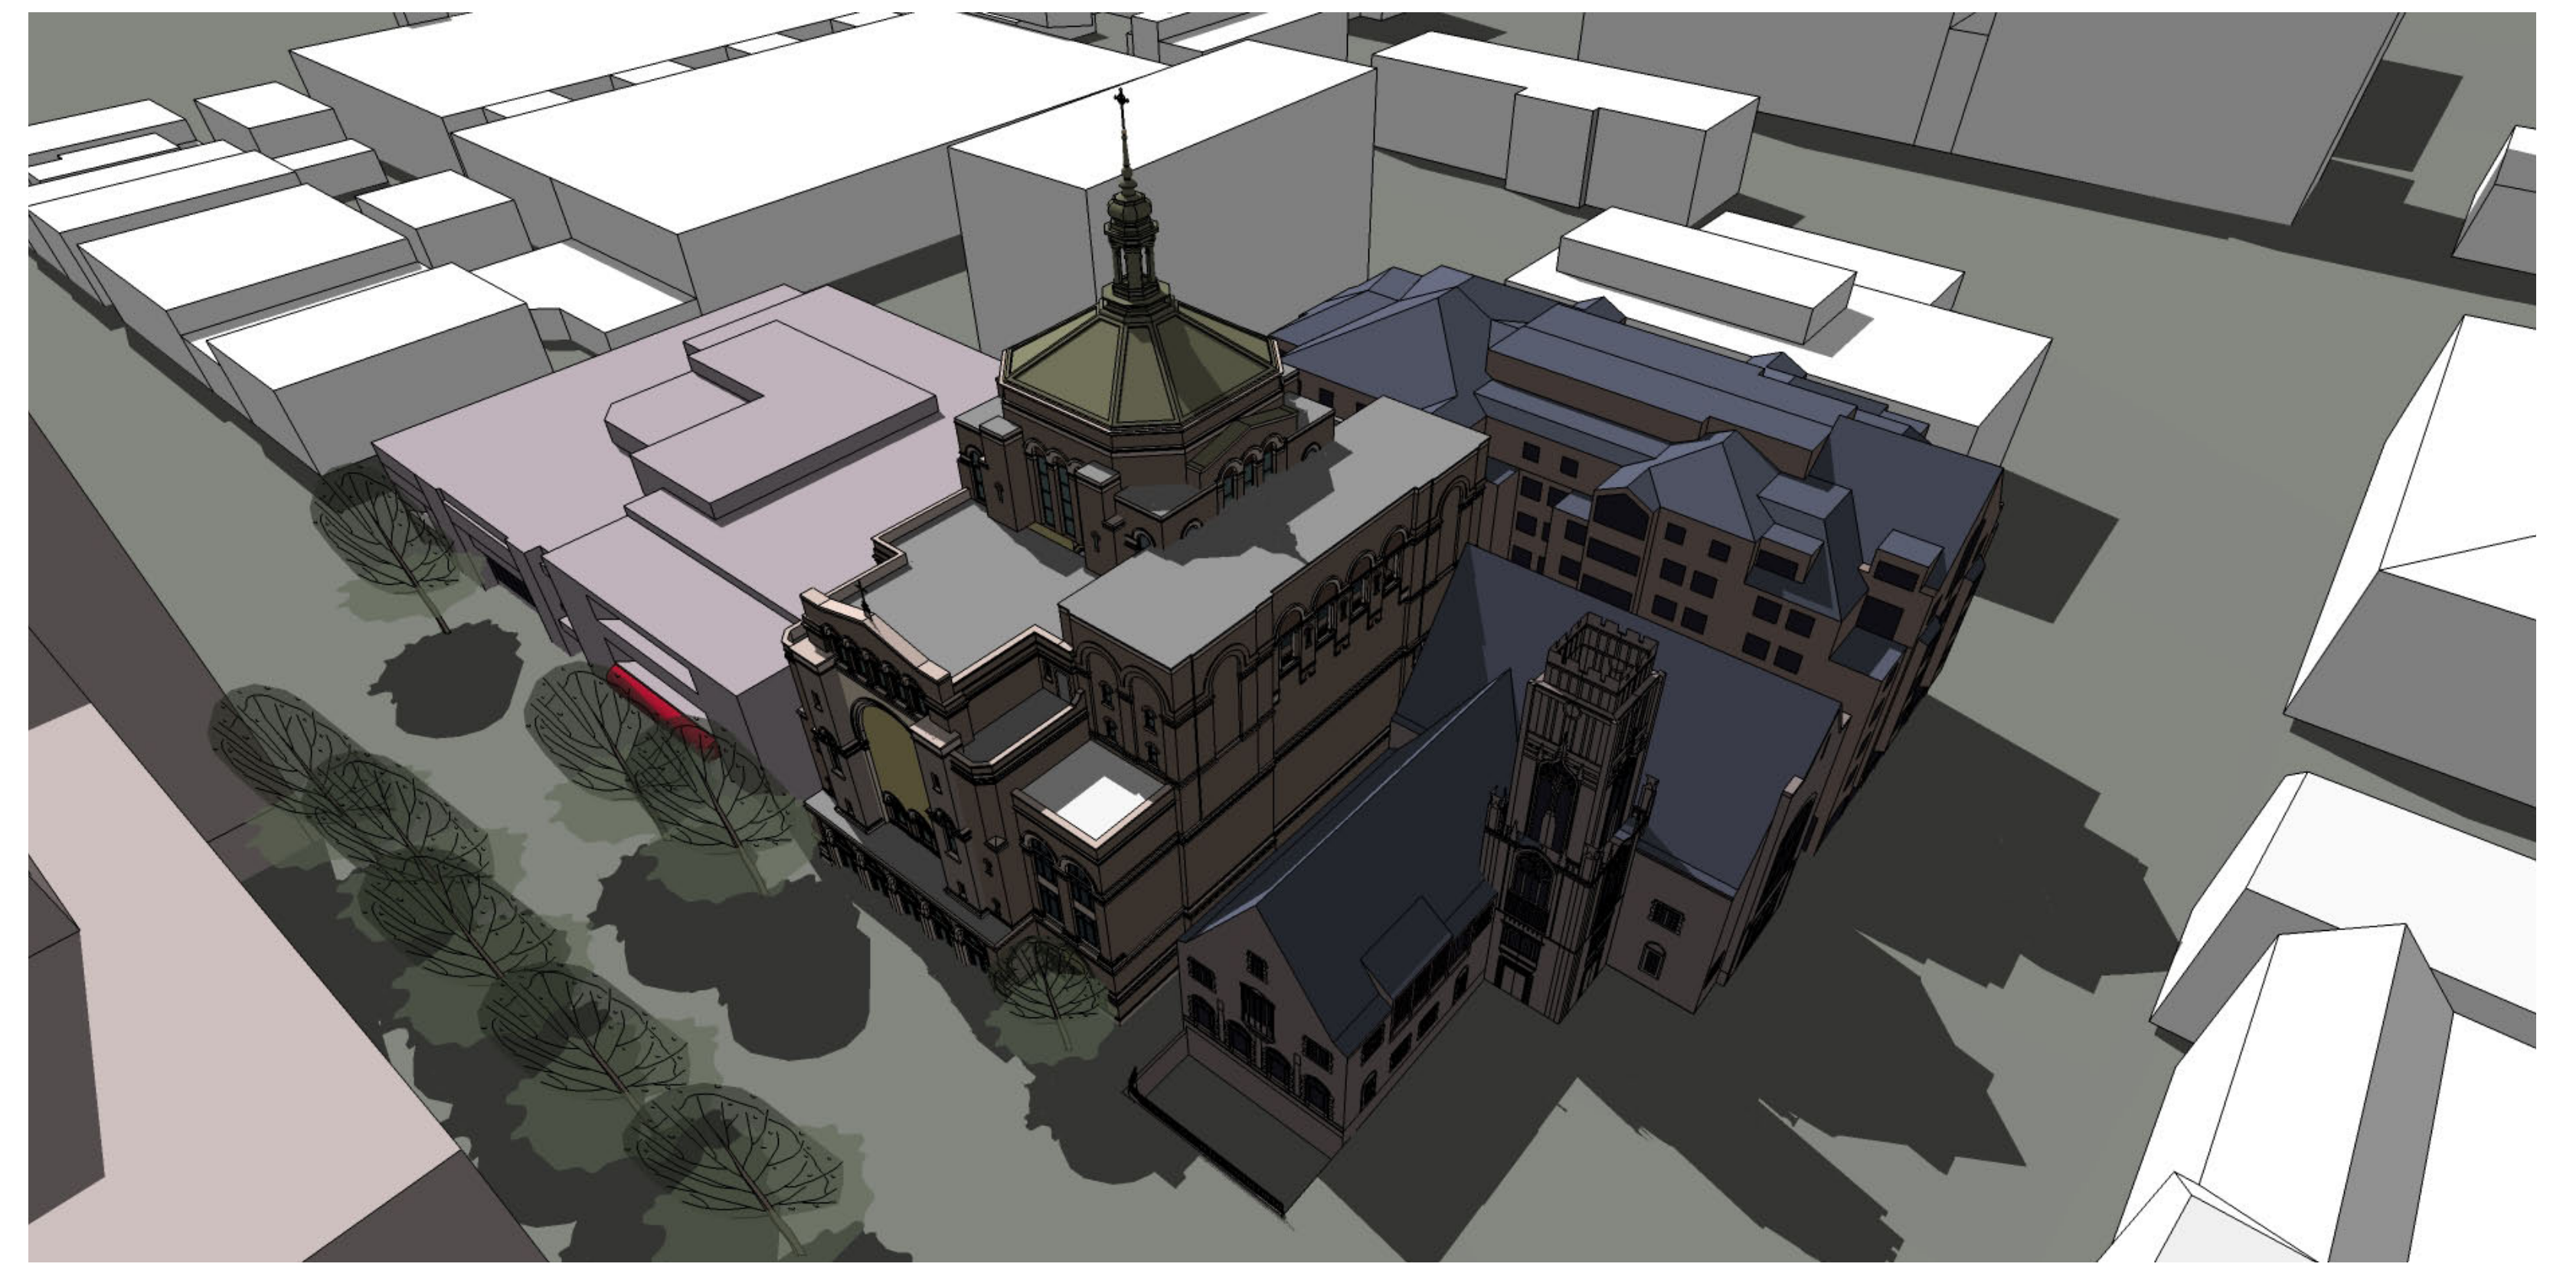

Autumnal Equinox - Noon

Winter Solstice - Noon

Autumnal Equinox - 4 p.m.

Winter Solstice - 4 p.m.

Vernal Equinox - 9 a.m.

Summer Solstice - 9 a.m.

Vernal Equinox - Noon

Summer Solstice - Noon