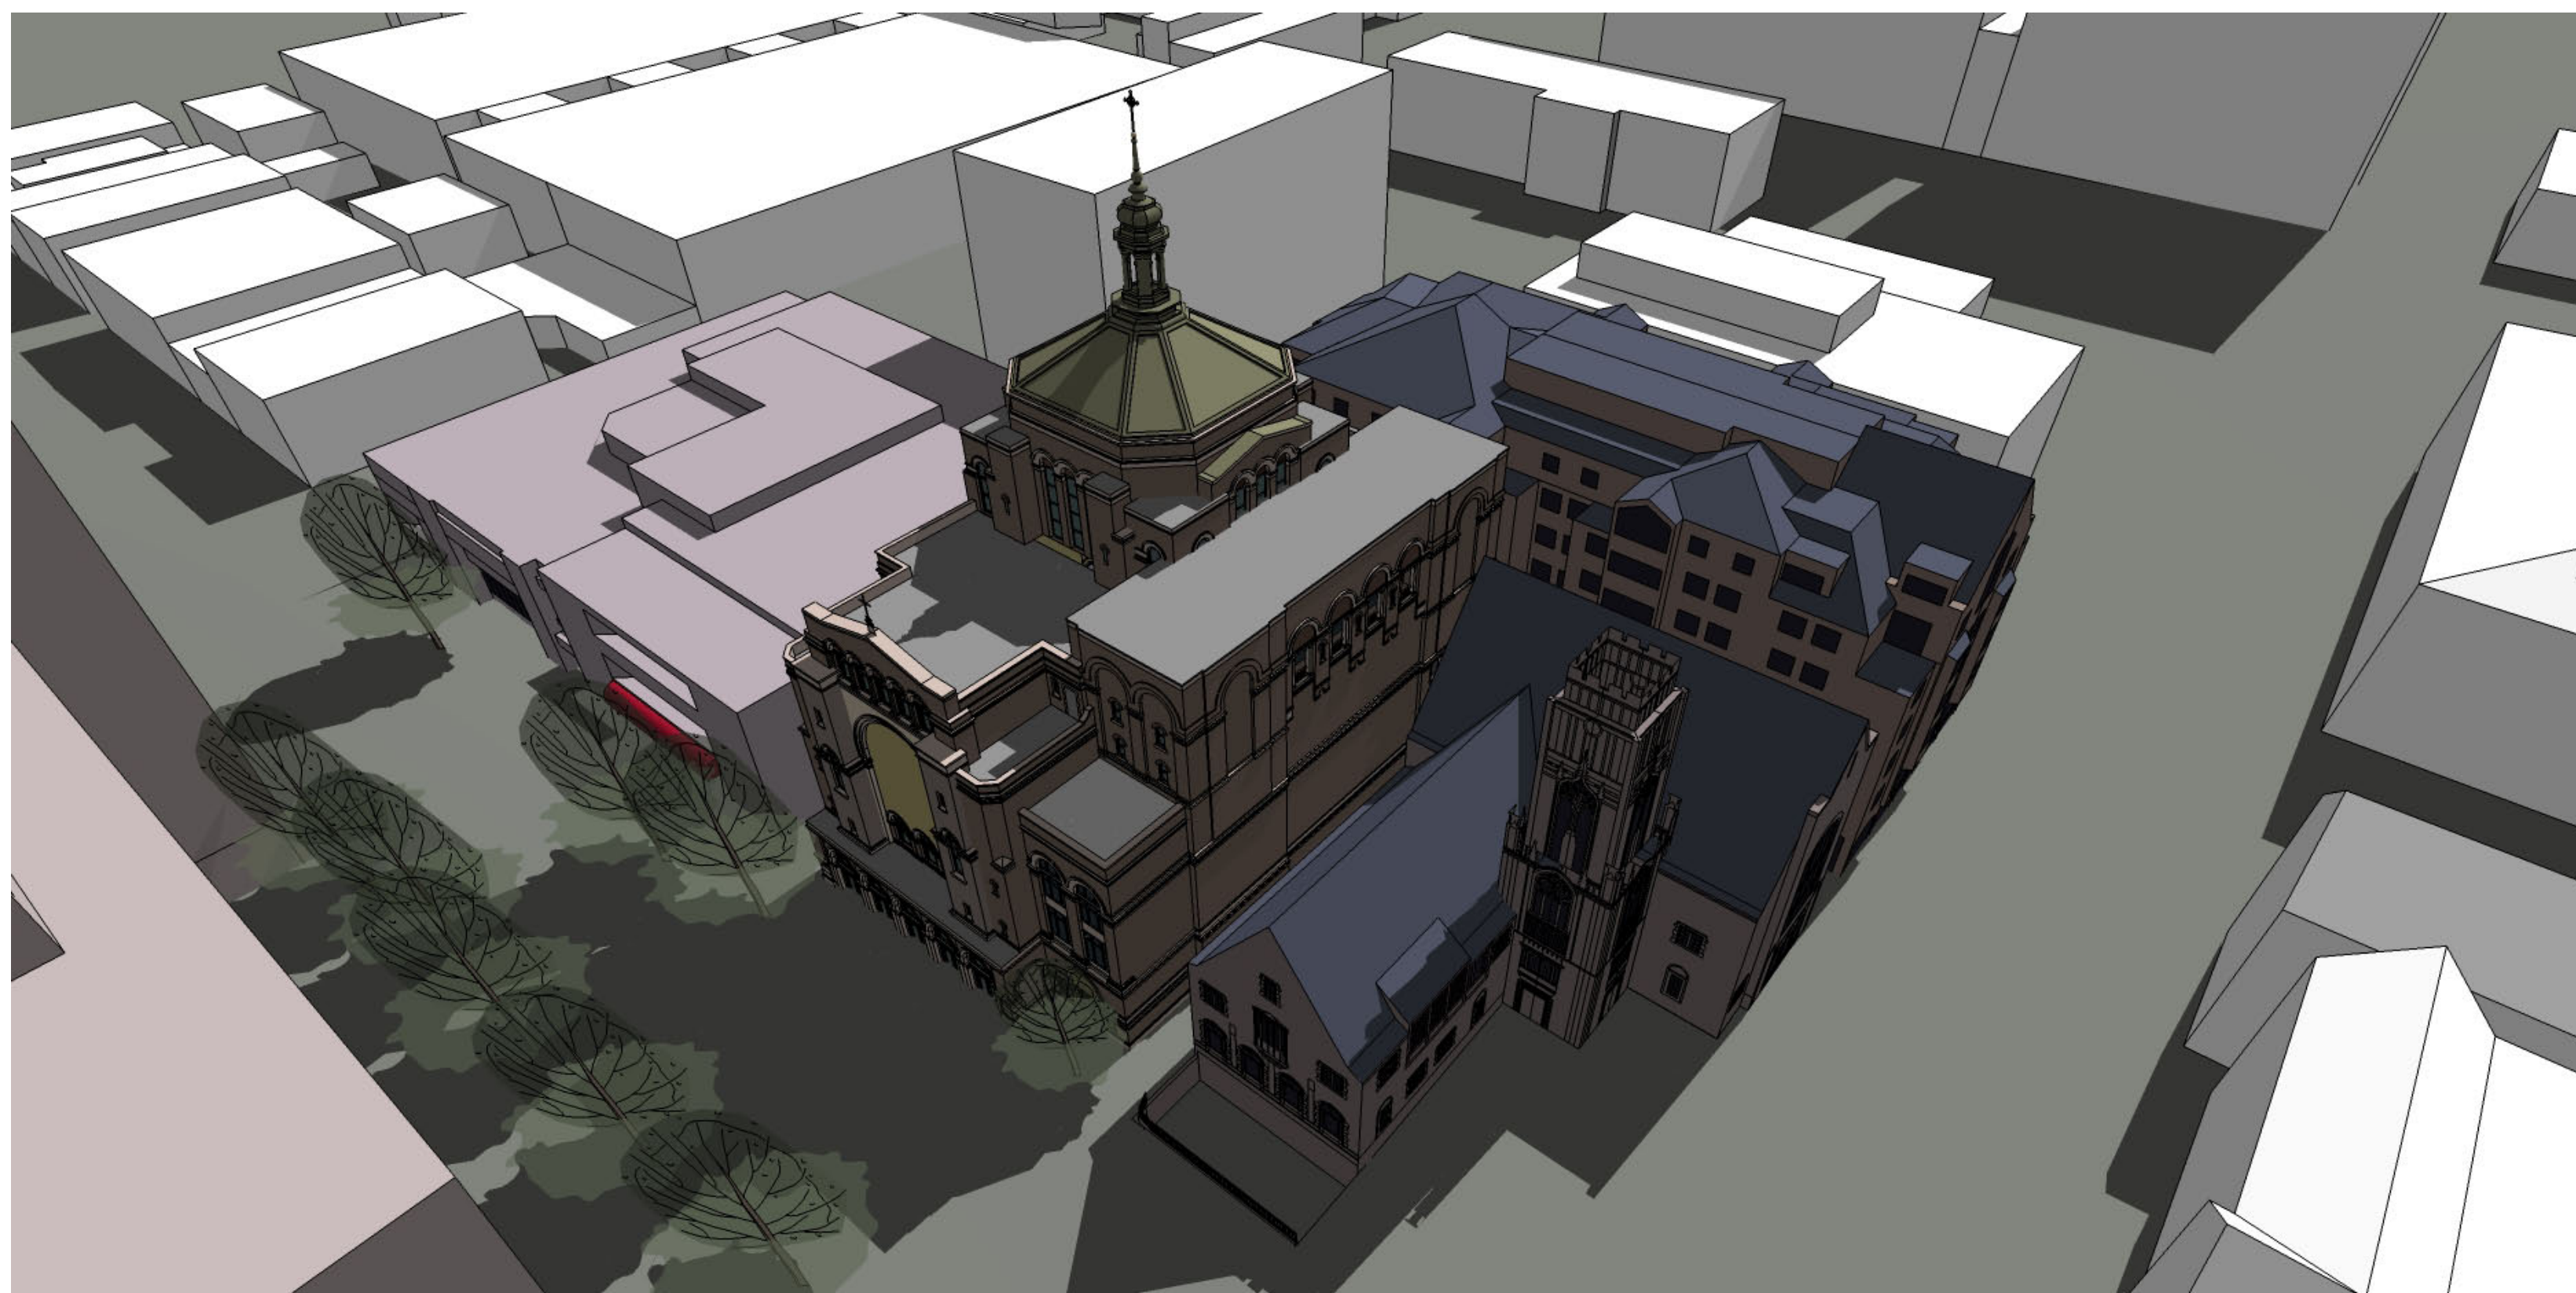

Vernal Equinox - 4 p.m.

Summer Solstice - 4 p.m.

Autumnal Equinox - 9 a.m.

Winter Solstice - 9 a.m.

Autumnal Equinox - Noon

Winter Solstice - Noon

Autumnal Equinox - 4 p.m.

Winter Solstice - 4 p.m.