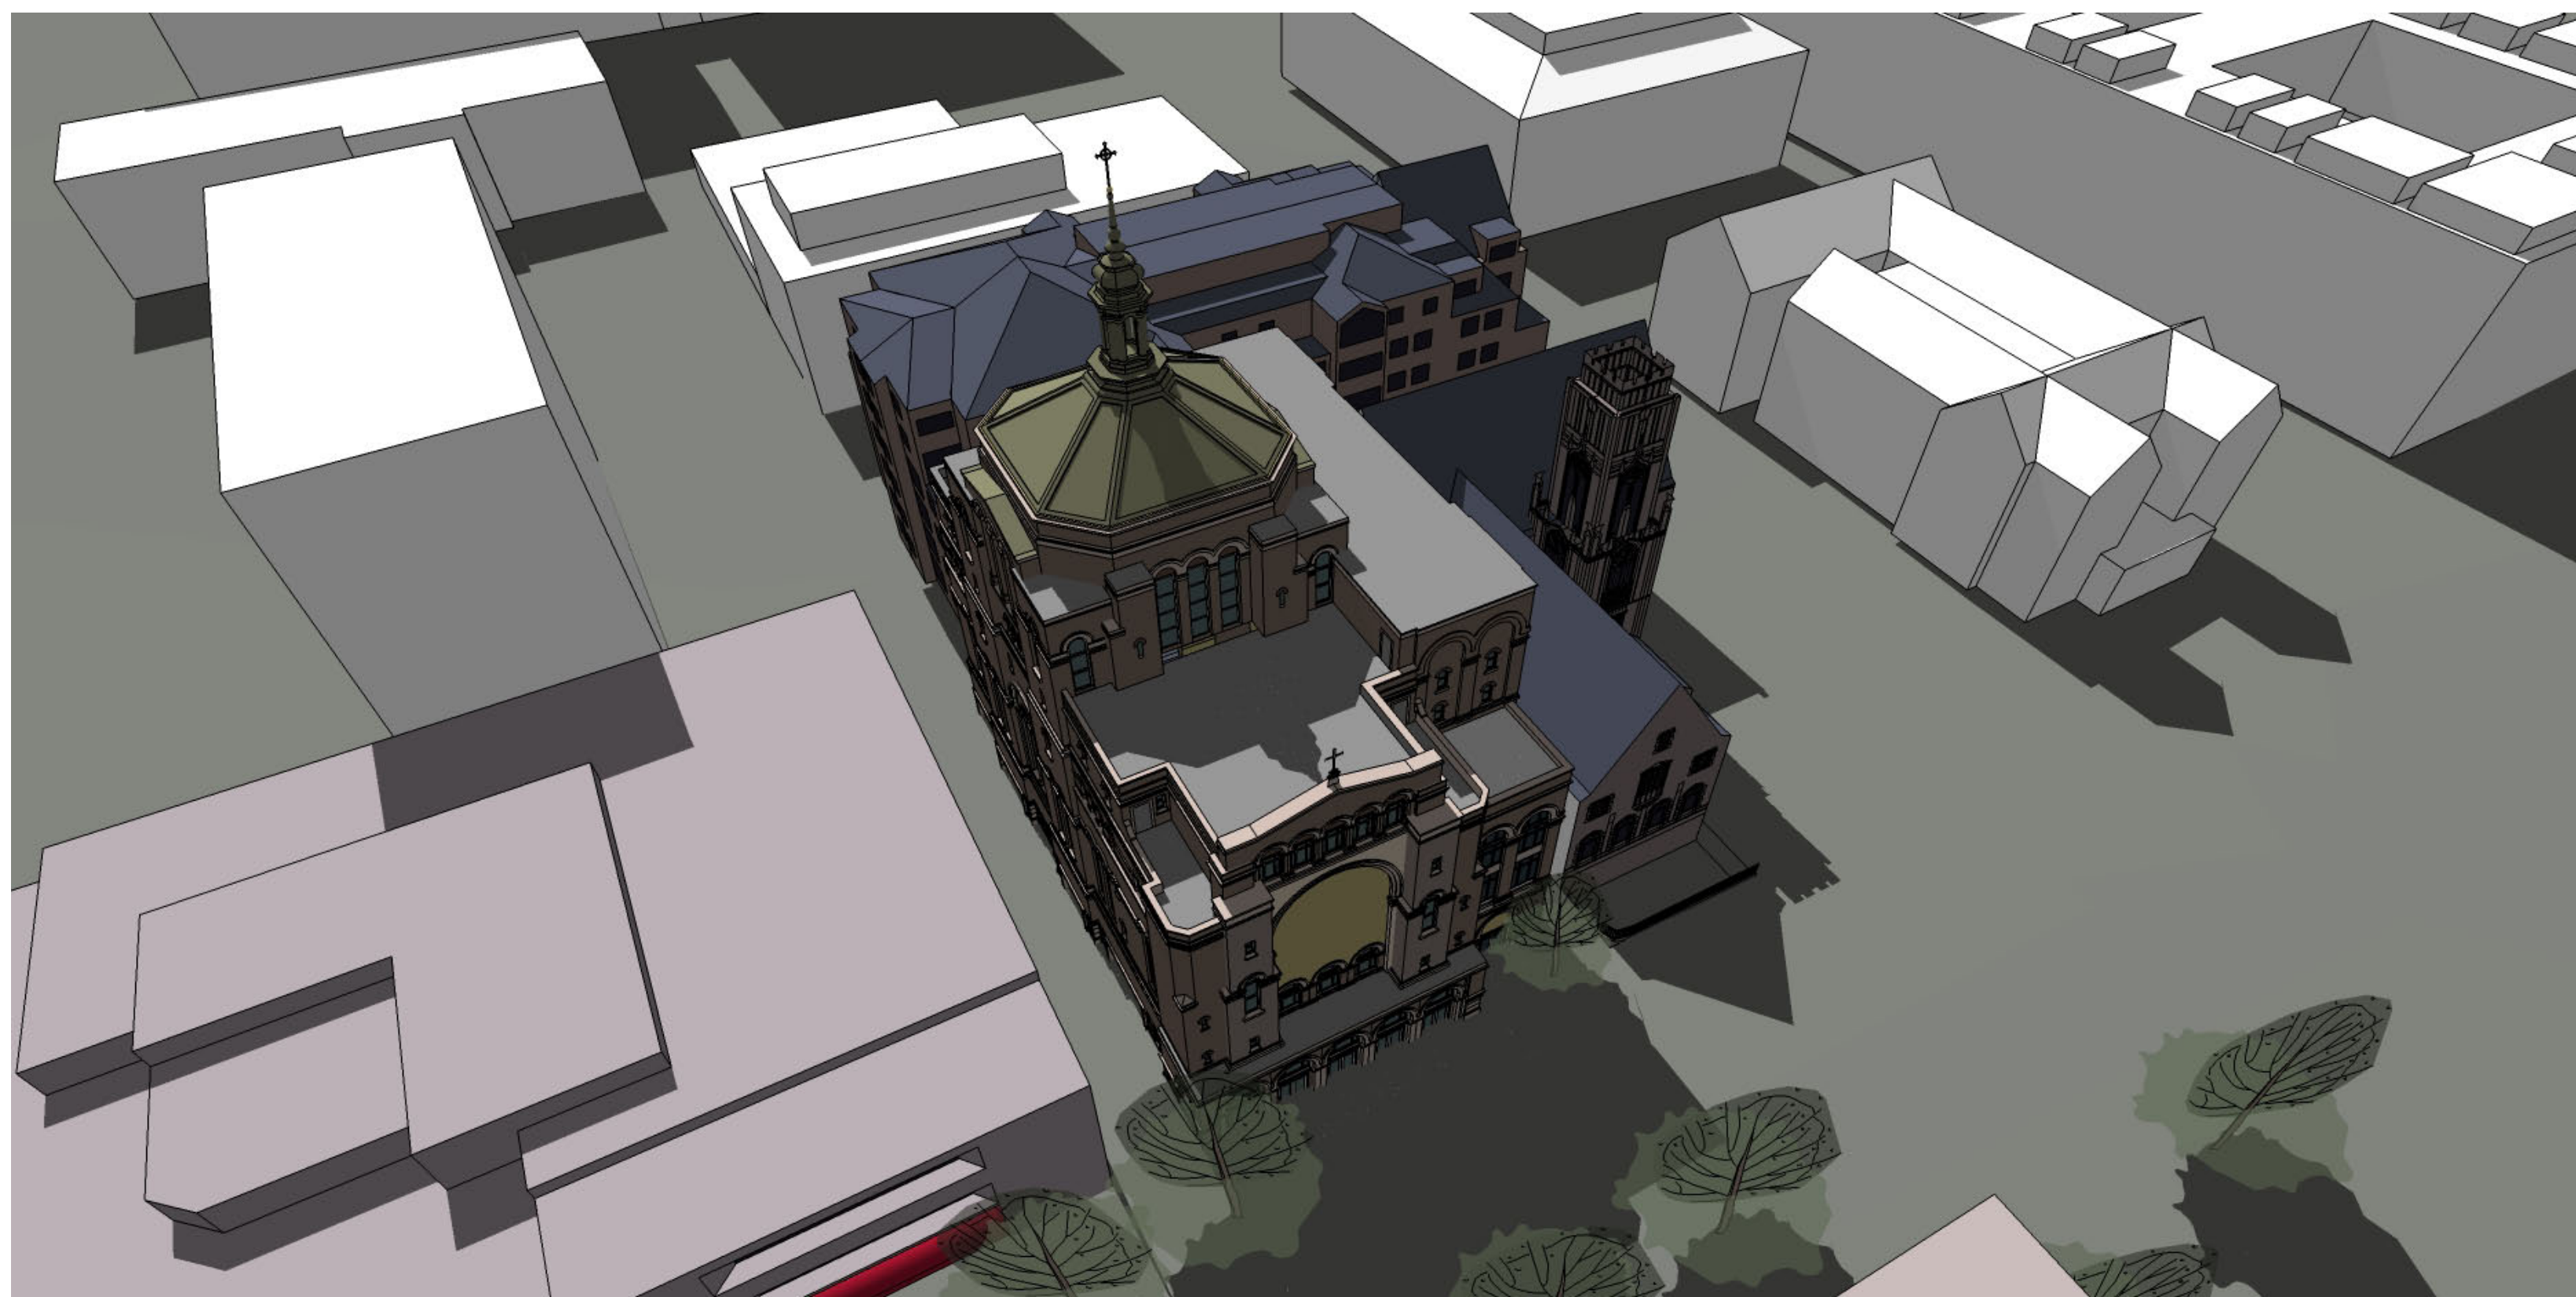

Vernal Equinox - 9 a.m.

Summer Solstice - 9 a.m.

Vernal Equinox - Noon

Summer Solstice - Noon

Vernal Equinox - 4 p.m.

Summer Solstice - 4 p.m.

Autumnal Equinox - 9 a.m.

Winter Solstice - 9 a.m.

Autumnal Equinox - Noon

Winter Solstice - Noon

Autumnal Equinox - 4 p.m.

Winter Solstice - 4 p.m.

Vernal Equinox - 9 a.m.

Summer Solstice - 9 a.m.

Vernal Equinox - Noon

Summer Solstice - Noon

Vernal Equinox - 4 p.m.

Summer Solstice - 4 p.m.

Autumnal Equinox - 9 a.m.

Winter Solstice - 9 a.m.

Autumnal Equinox - Noon

Winter Solstice - Noon

Autumnal Equinox - 4 p.m.

Winter Solstice - 4 p.m.