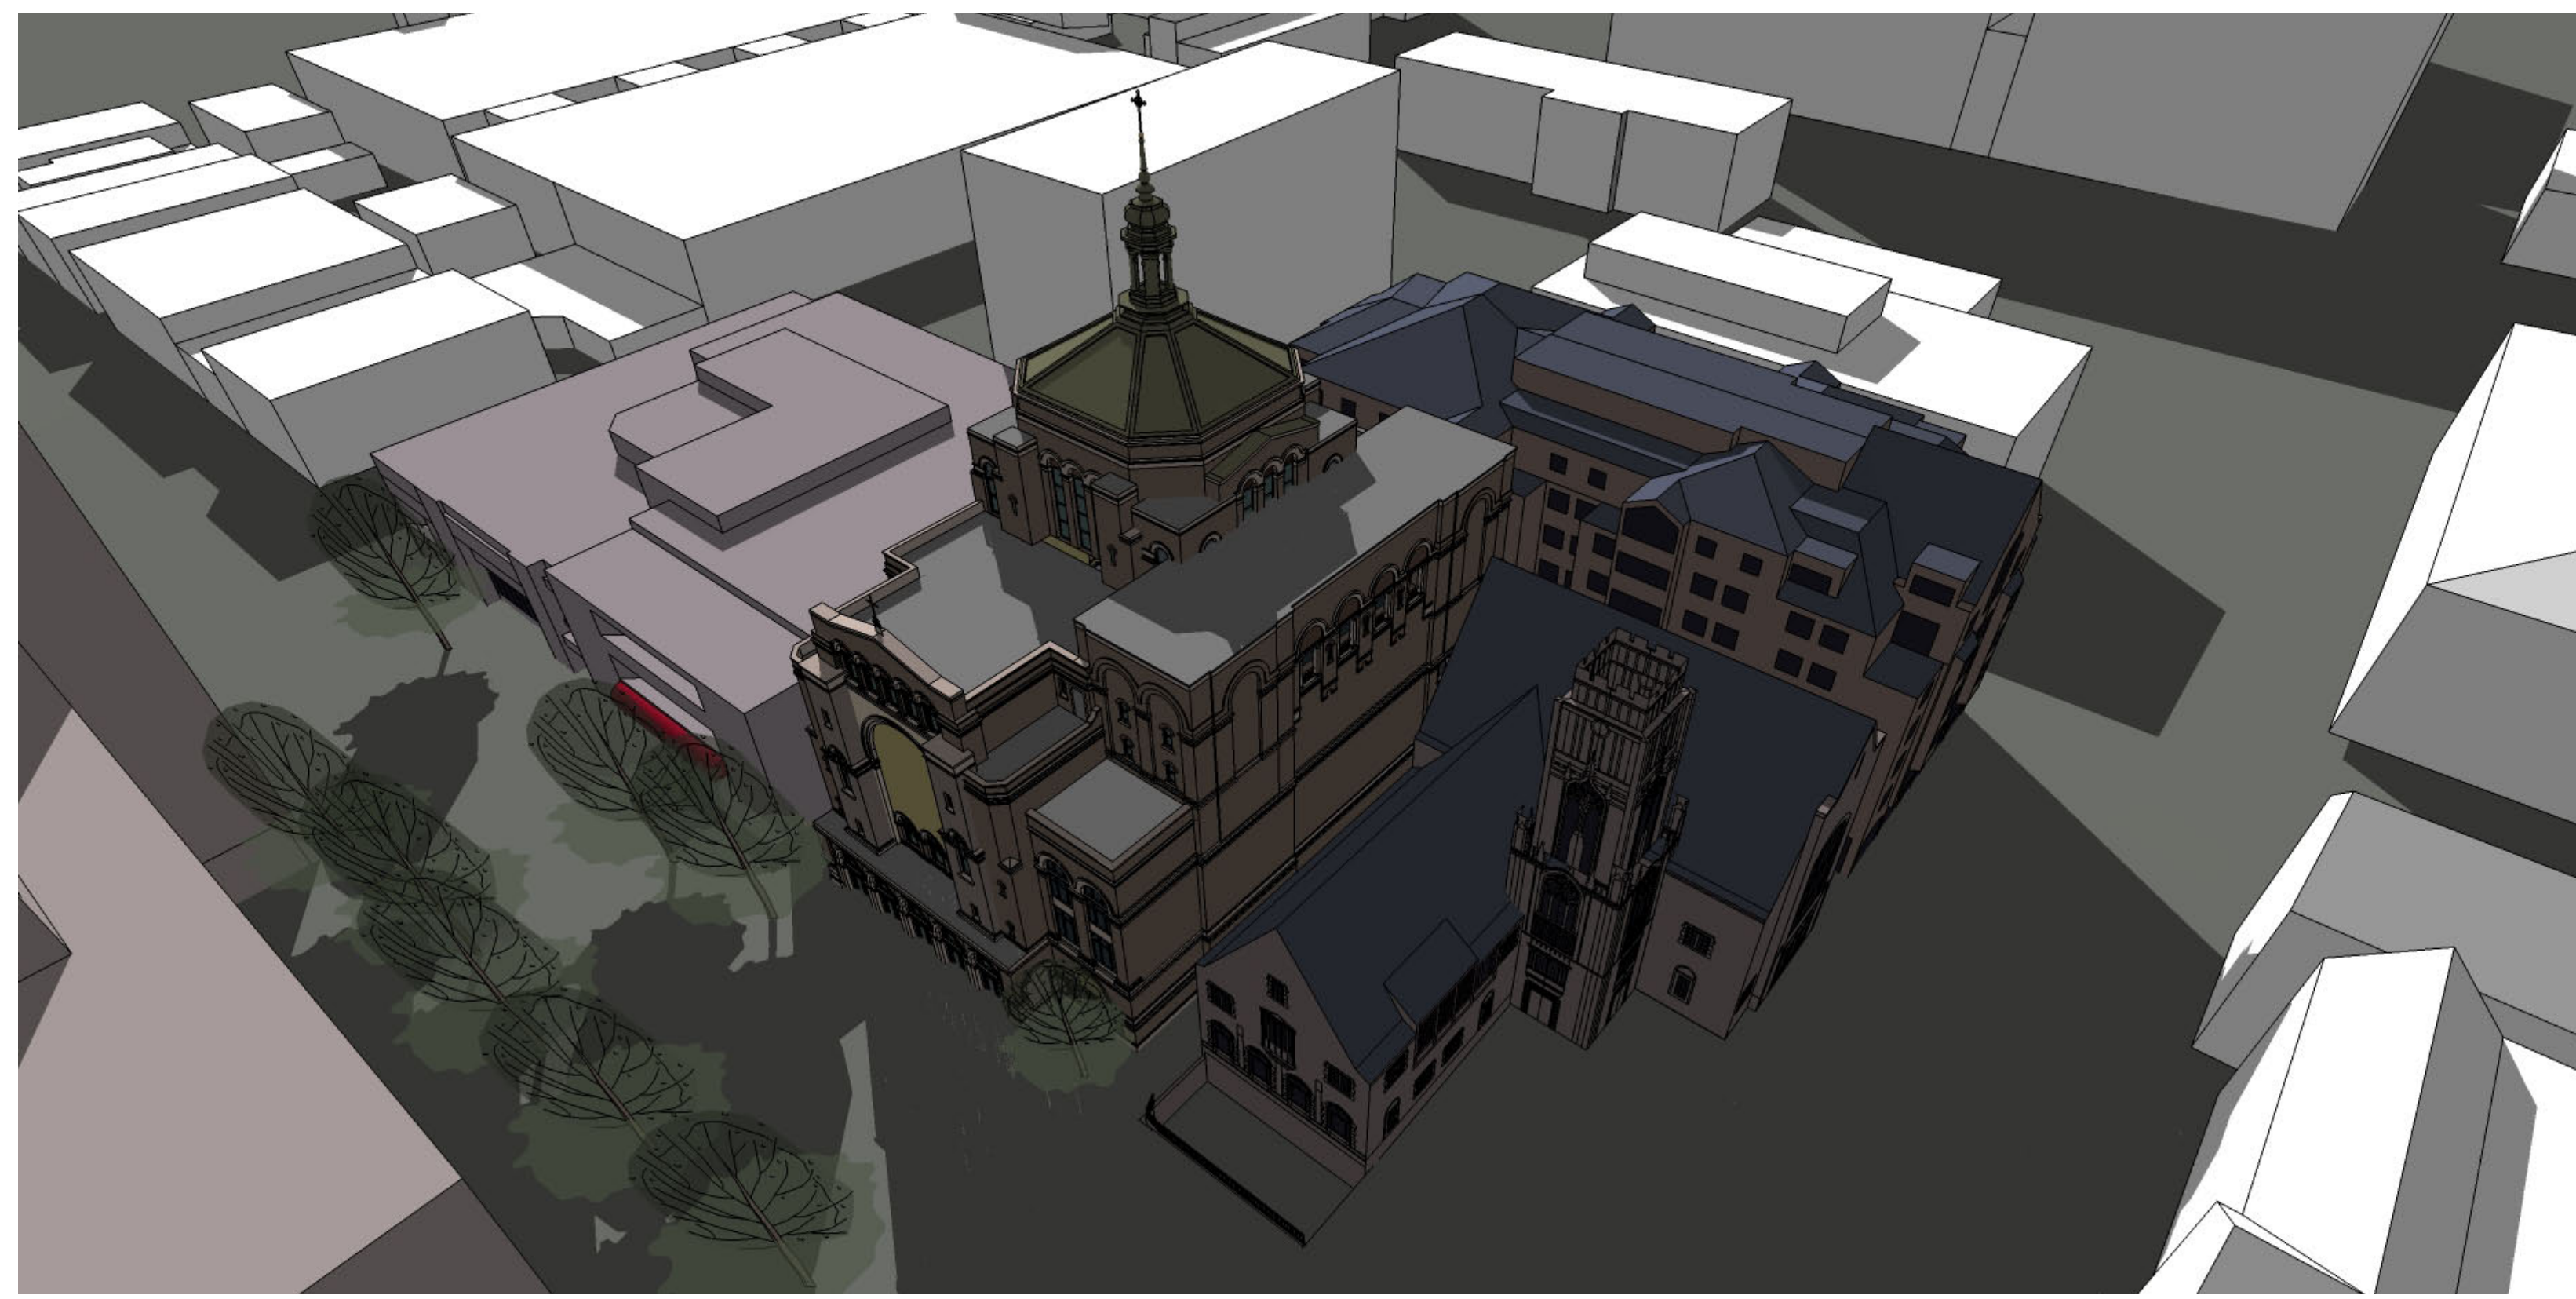

Autumnal Equinox - Noon

Winter Solstice - Noon

Autumnal Equinox - 4 p.m.

Winter Solstice - 4 p.m.

Vernal Equinox - 9 a.m.

Summer Solstice - 9 a.m.

Vernal Equinox - Noon

Summer Solstice - Noon