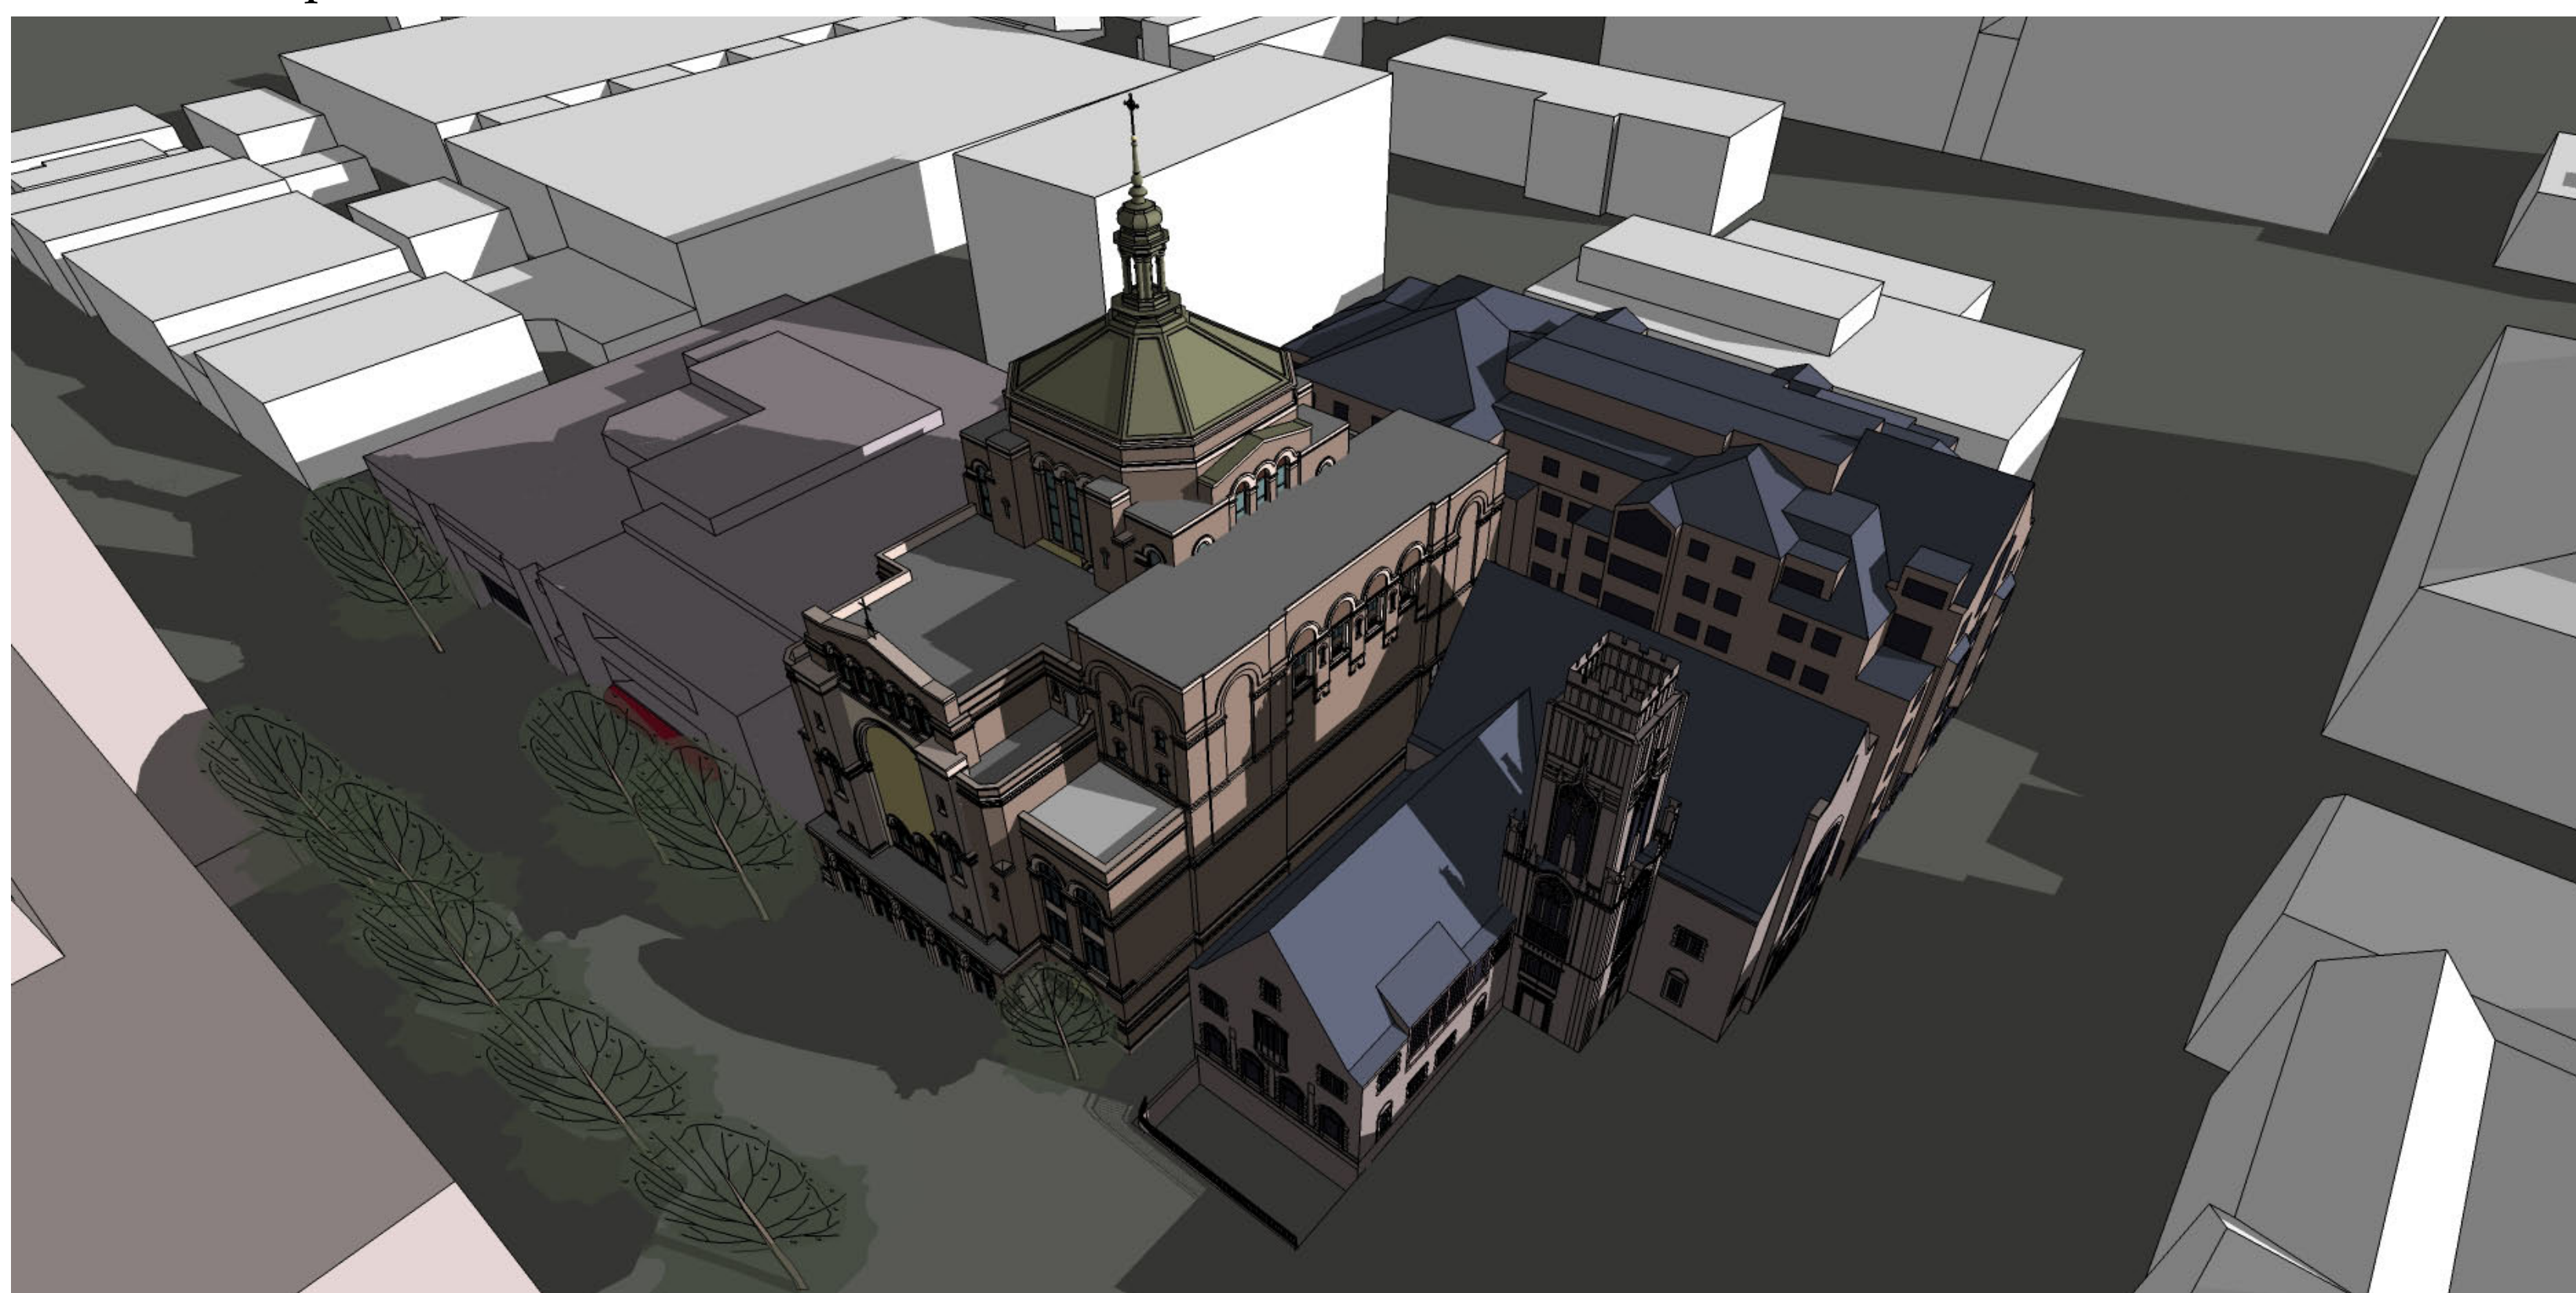

Vernal Equinox - 4 p.m.

Summer Solstice - 4 p.m.

Autumnal Equinox - 9 a.m.

Winter Solstice - 9 a.m.

Autumnal Equinox - Noon

Winter Solstice - Noon

Autumnal Equinox - 4 p.m.

Winter Solstice - 4 p.m.