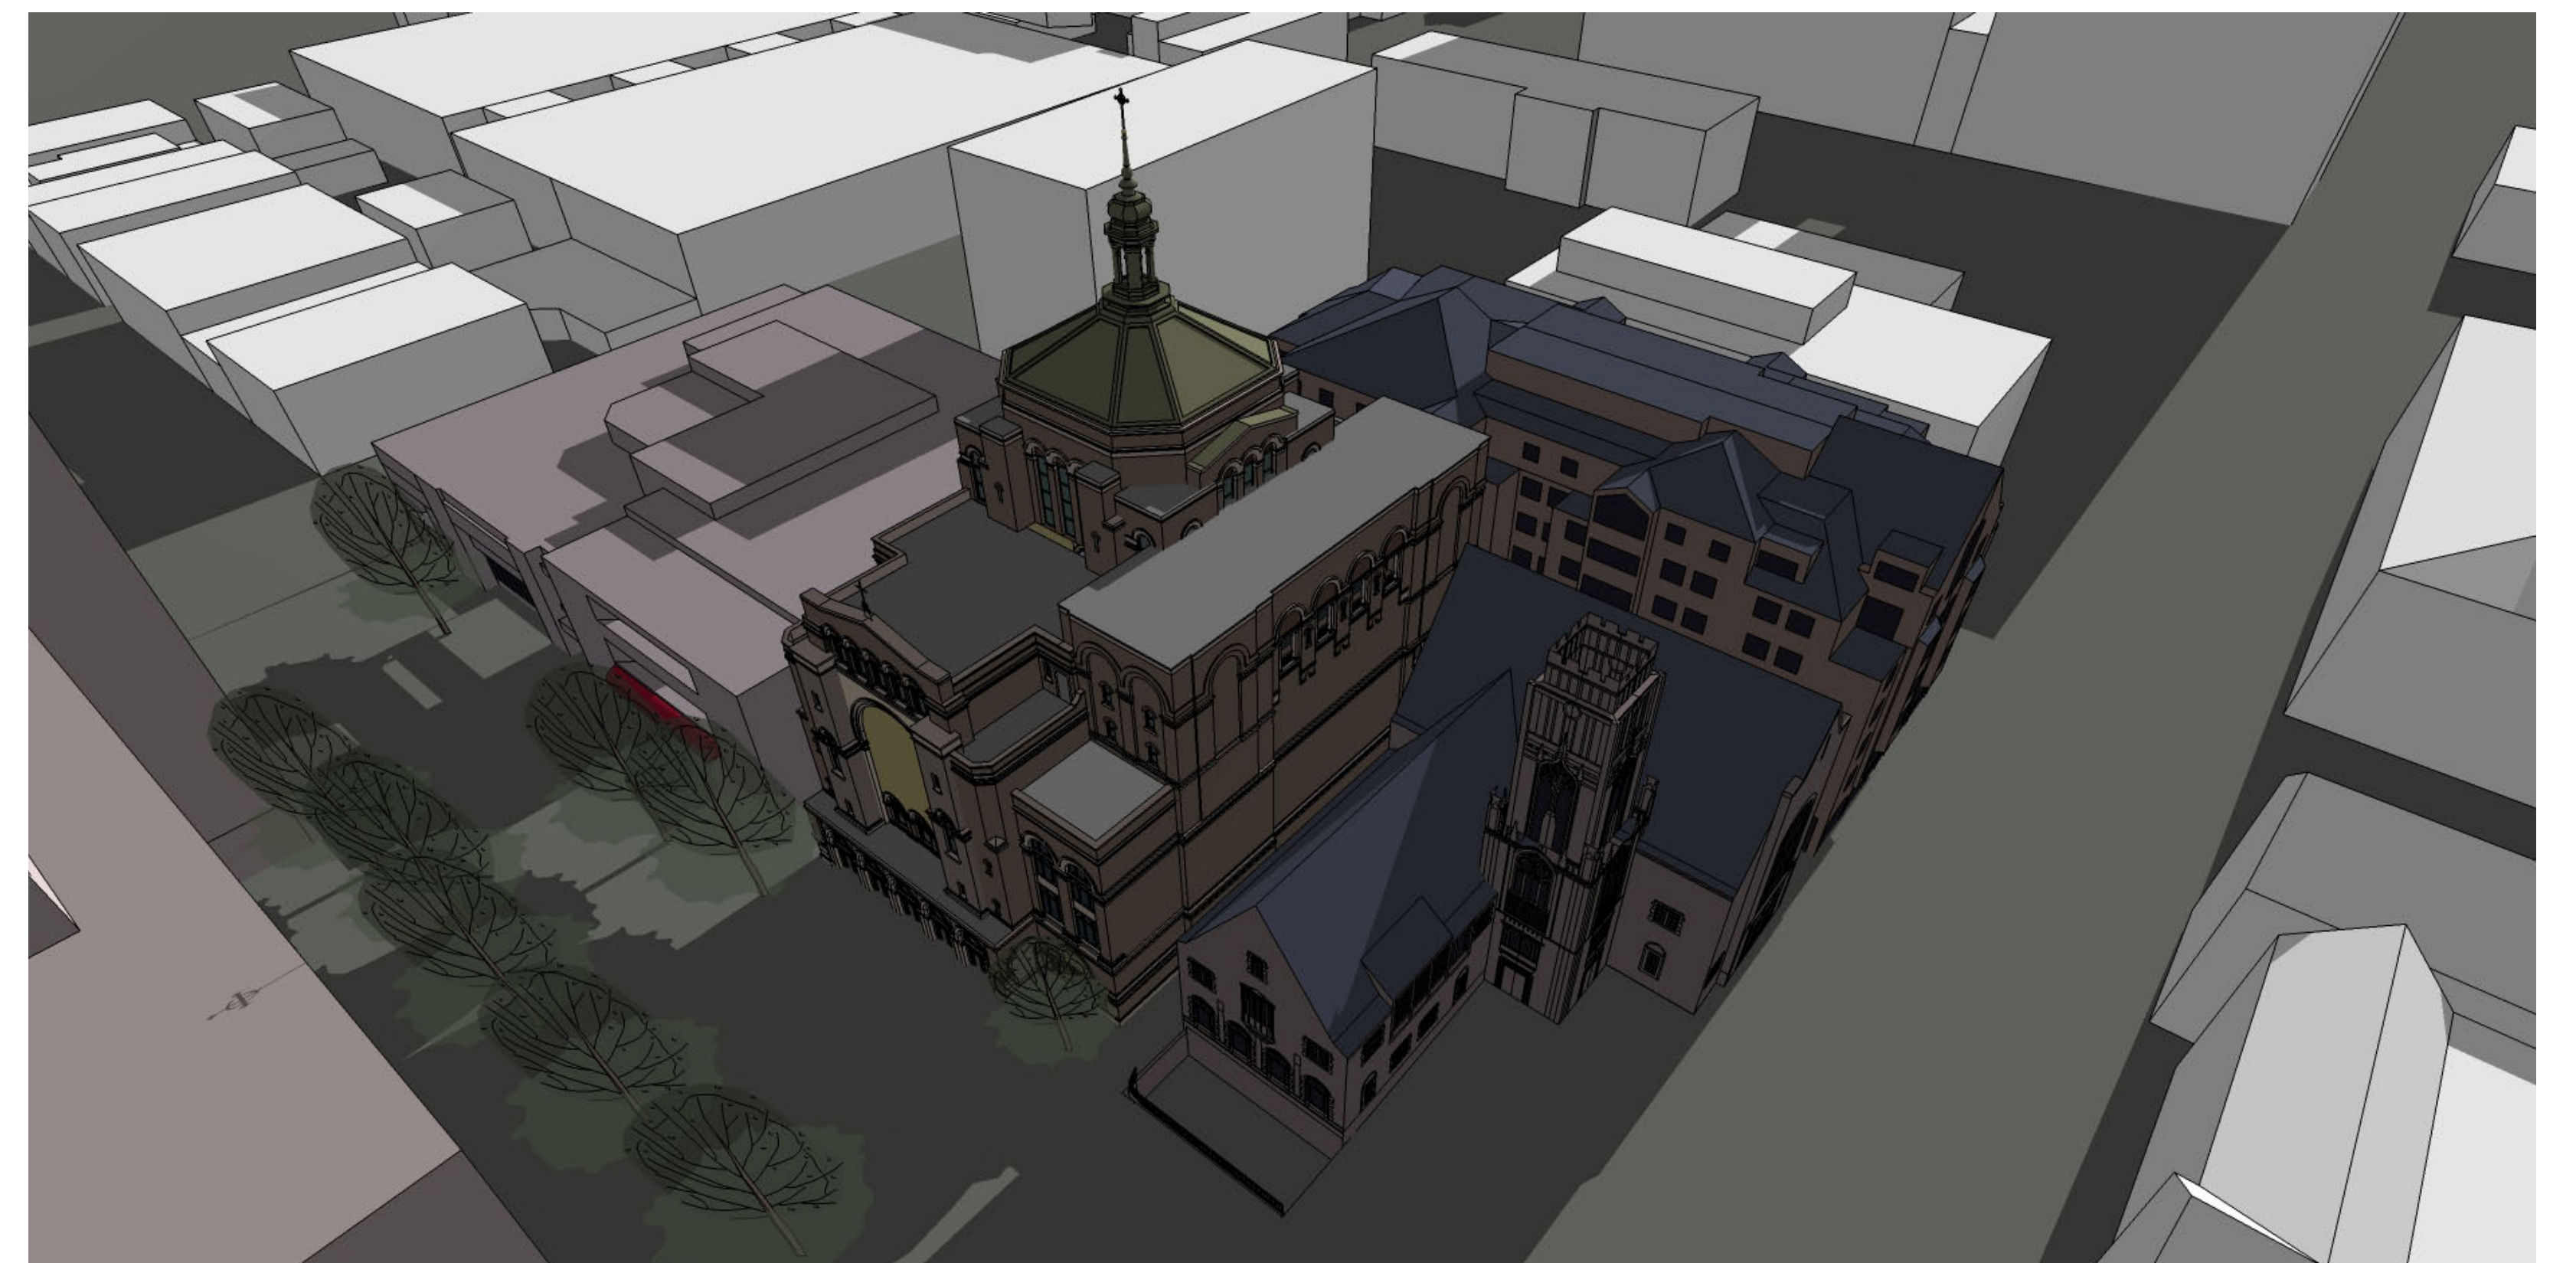

Vernal Equinox - 4 p.m.

Summer Solstice - 4 p.m.

Autumnal Equinox - 9 a.m.

Winter Solstice - 9 a.m.

Autumnal Equinox - Noon

Winter Solstice - Noon

Autumnal Equinox - 4 p.m.

Winter Solstice - 4 p.m.