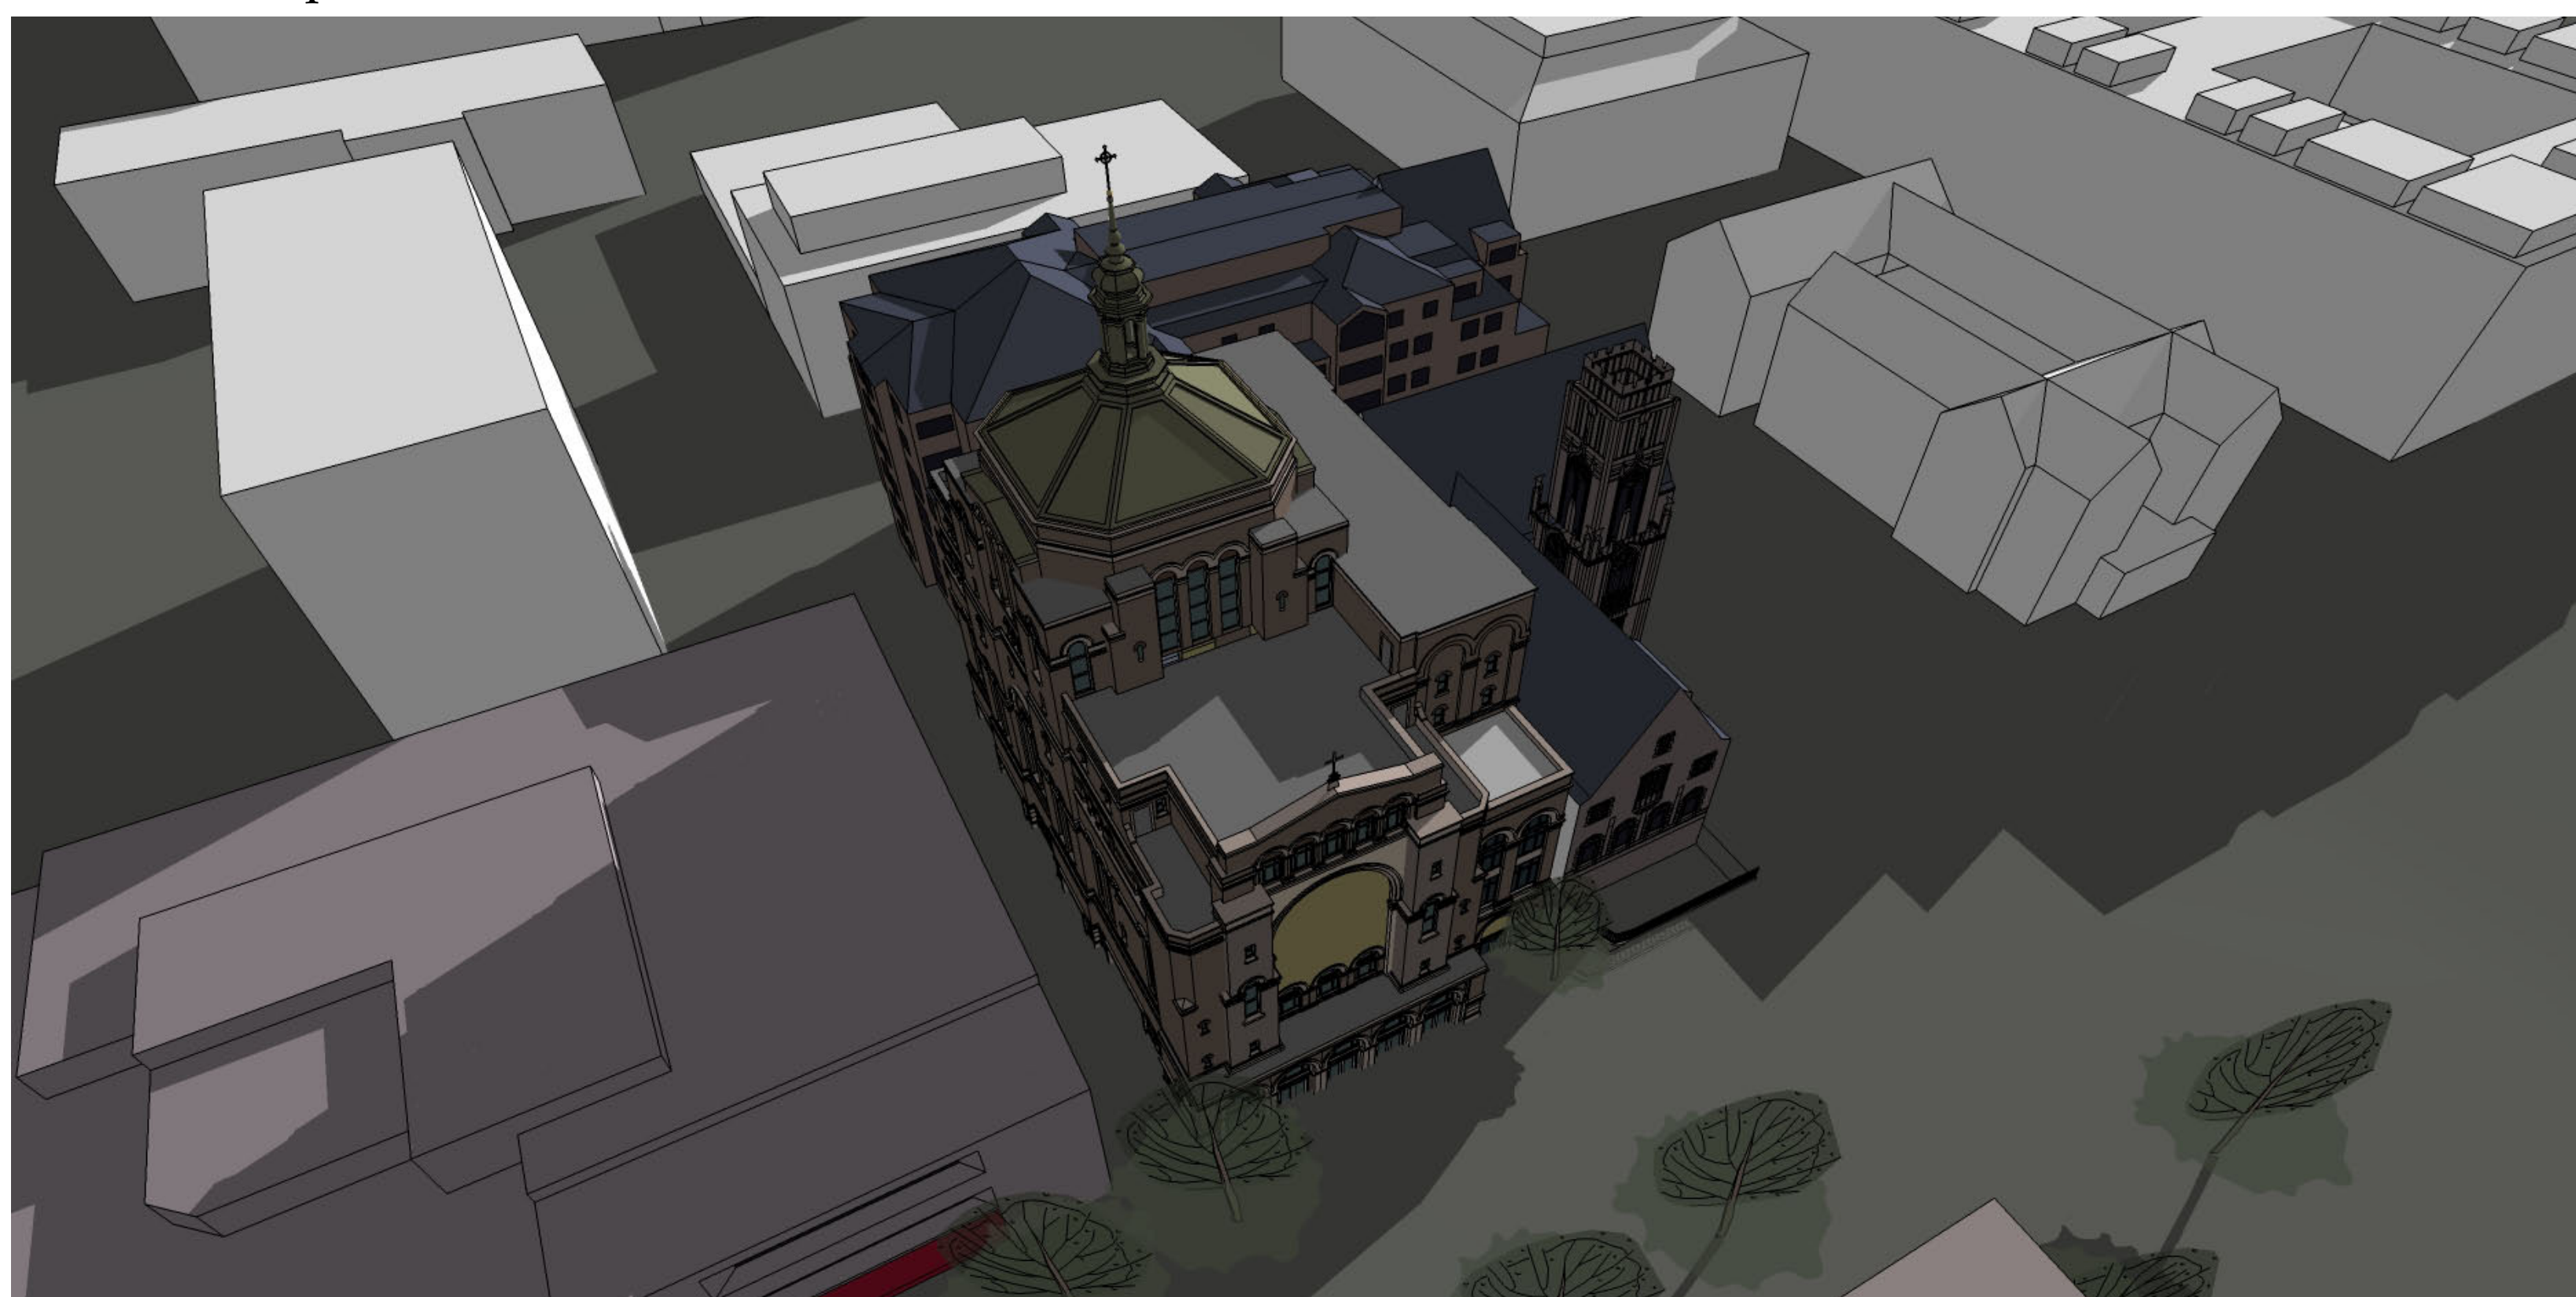

Vernal Equinox - 9 a.m.

Summer Solstice - 9 a.m.

Vernal Equinox - Noon

Summer Solstice - Noon

Vernal Equinox - 4 p.m.

Summer Solstice - 4 p.m.

Autumnal Equinox - 9 a.m.

Winter Solstice - 9 a.m.

Autumnal Equinox - Noon

Winter Solstice - Noon

Autumnal Equinox - 4 p.m.

Winter Solstice - 4 p.m.

Vernal Equinox - 9 a.m.

Summer Solstice - 9 a.m.

Vernal Equinox - Noon

Summer Solstice - Noon

Vernal Equinox - 4 p.m.

Summer Solstice - 4 p.m.

Autumnal Equinox - 9 a.m.

Winter Solstice - 9 a.m.

Autumnal Equinox - Noon

Winter Solstice - Noon

Autumnal Equinox - 4 p.m.

Winter Solstice - 4 p.m.