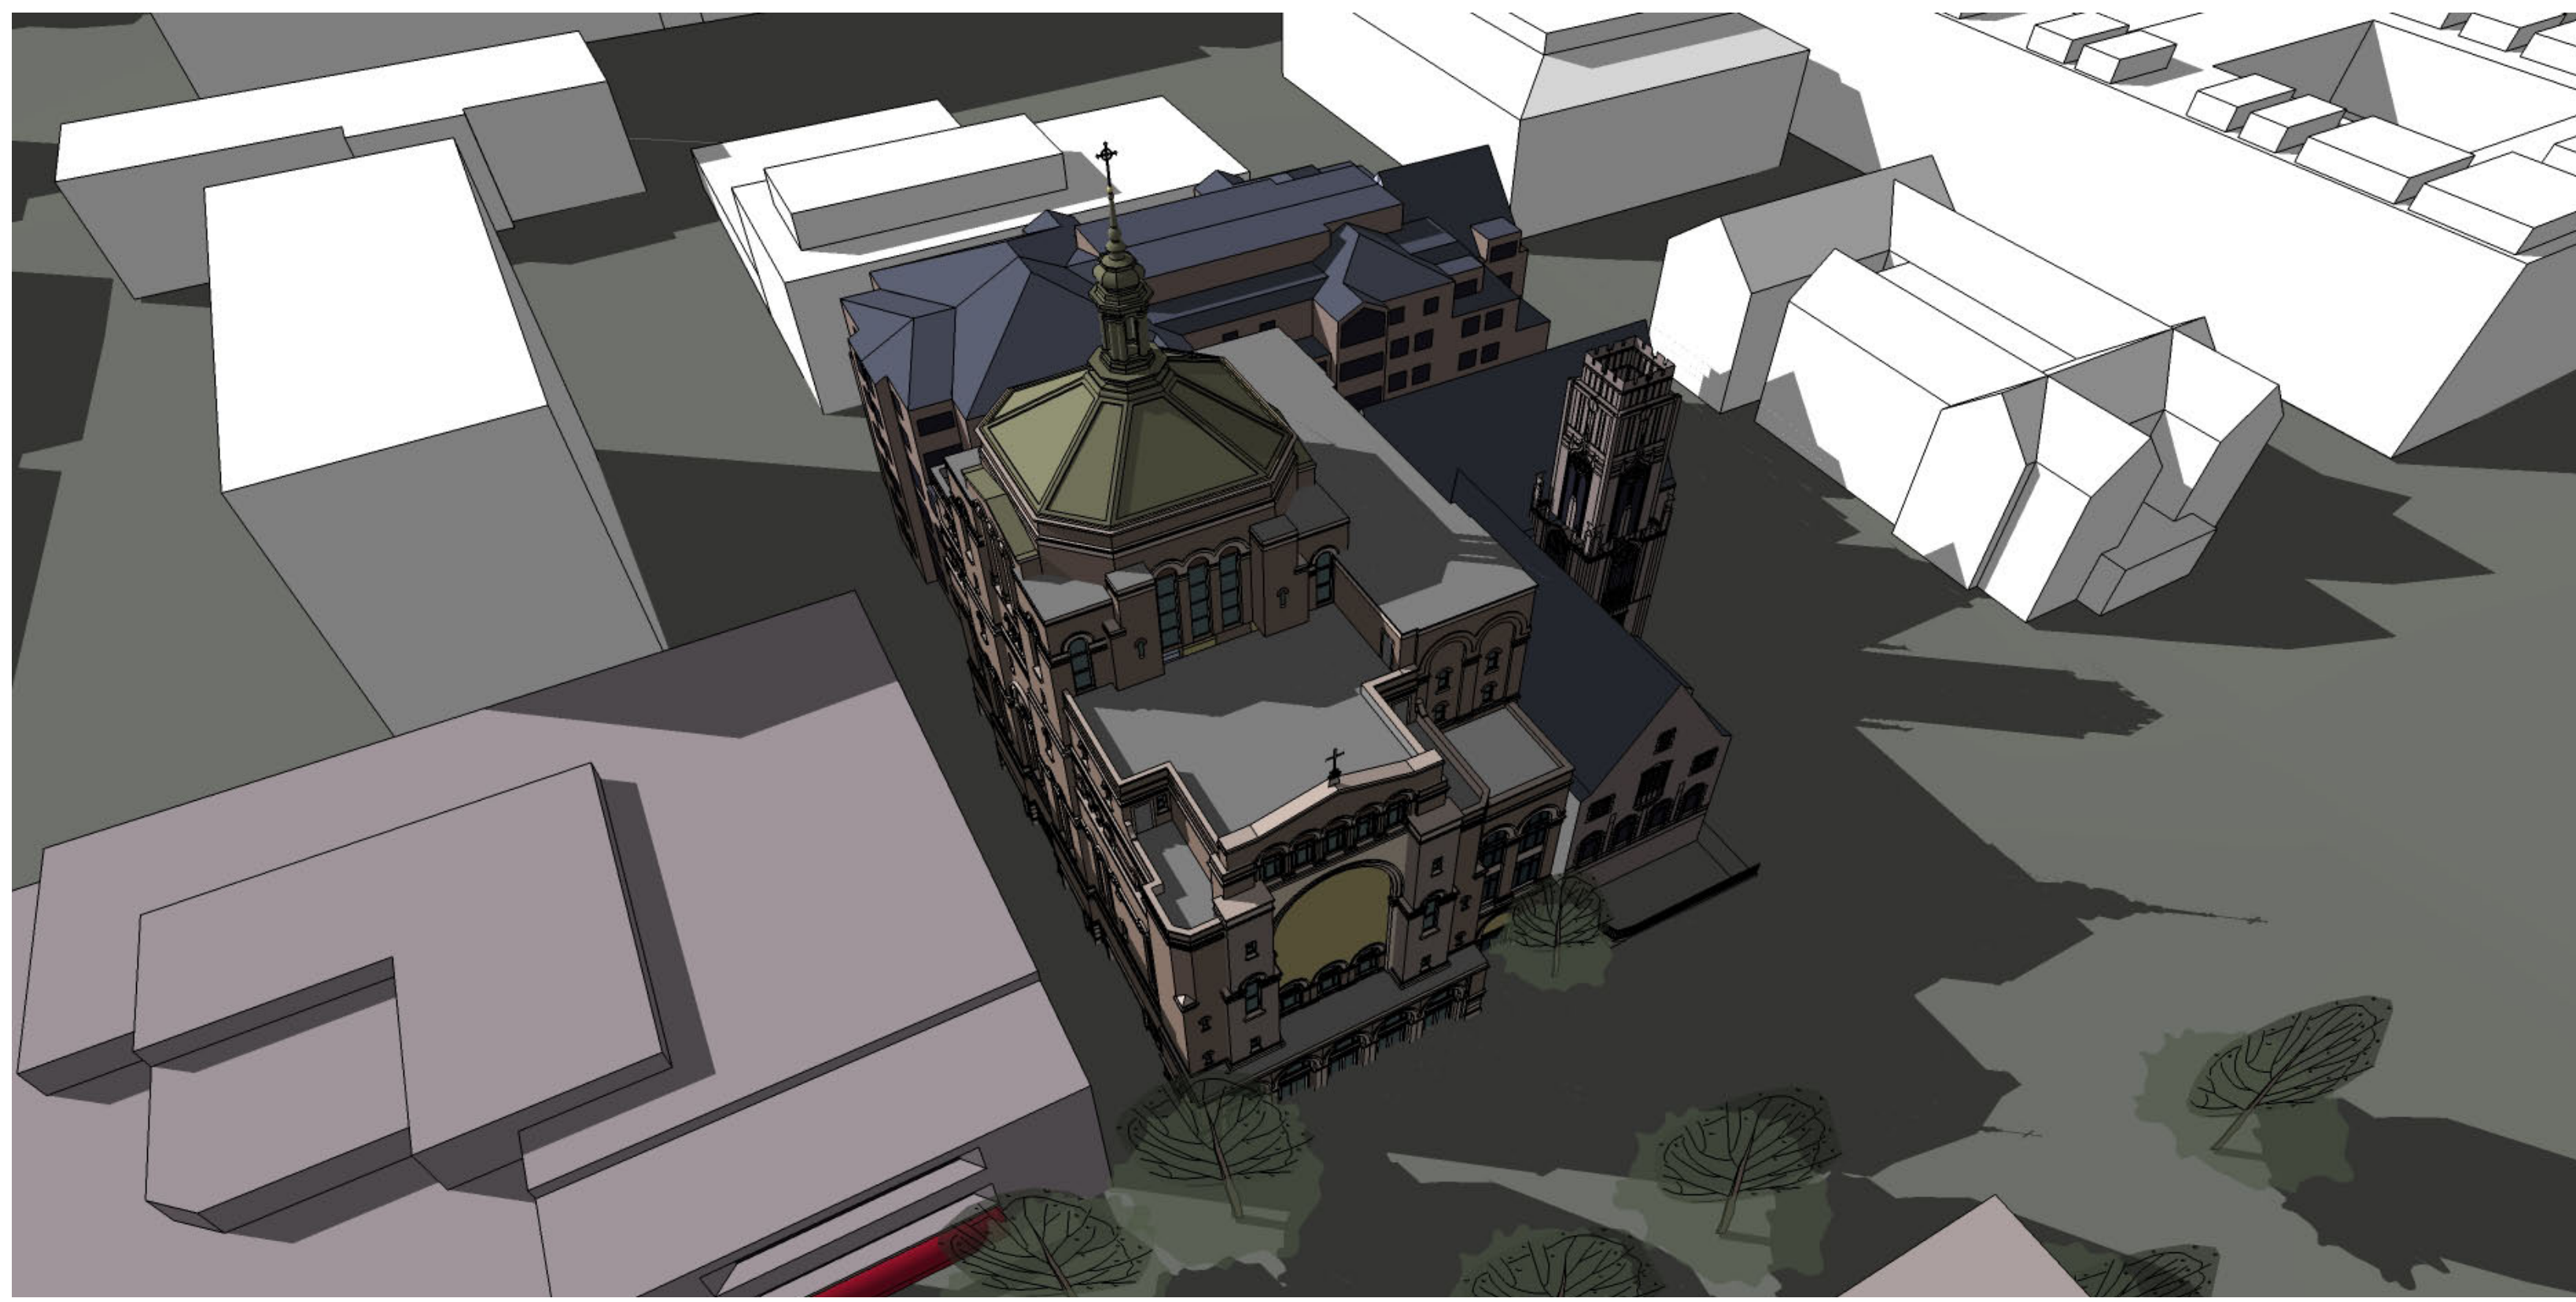

Vernal Equinox - 9 a.m.

Summer Solstice - 9 a.m.

Vernal Equinox - Noon

Summer Solstice - Noon

Vernal Equinox - 4 p.m.

Summer Solstice - 4 p.m.

Autumnal Equinox - 9 a.m.

Winter Solstice - 9 a.m.

Autumnal Equinox - Noon

Winter Solstice - Noon

Autumnal Equinox - 4 p.m.

Winter Solstice - 4 p.m.

Vernal Equinox - 9 a.m.

Summer Solstice - 9 a.m.

Vernal Equinox - Noon

Summer Solstice - Noon

Vernal Equinox - 4 p.m.

Summer Solstice - 4 p.m.

Autumnal Equinox - 9 a.m.

Winter Solstice - 9 a.m.

Autumnal Equinox - Noon

Winter Solstice - Noon

Autumnal Equinox - 4 p.m.

Winter Solstice - 4 p.m.