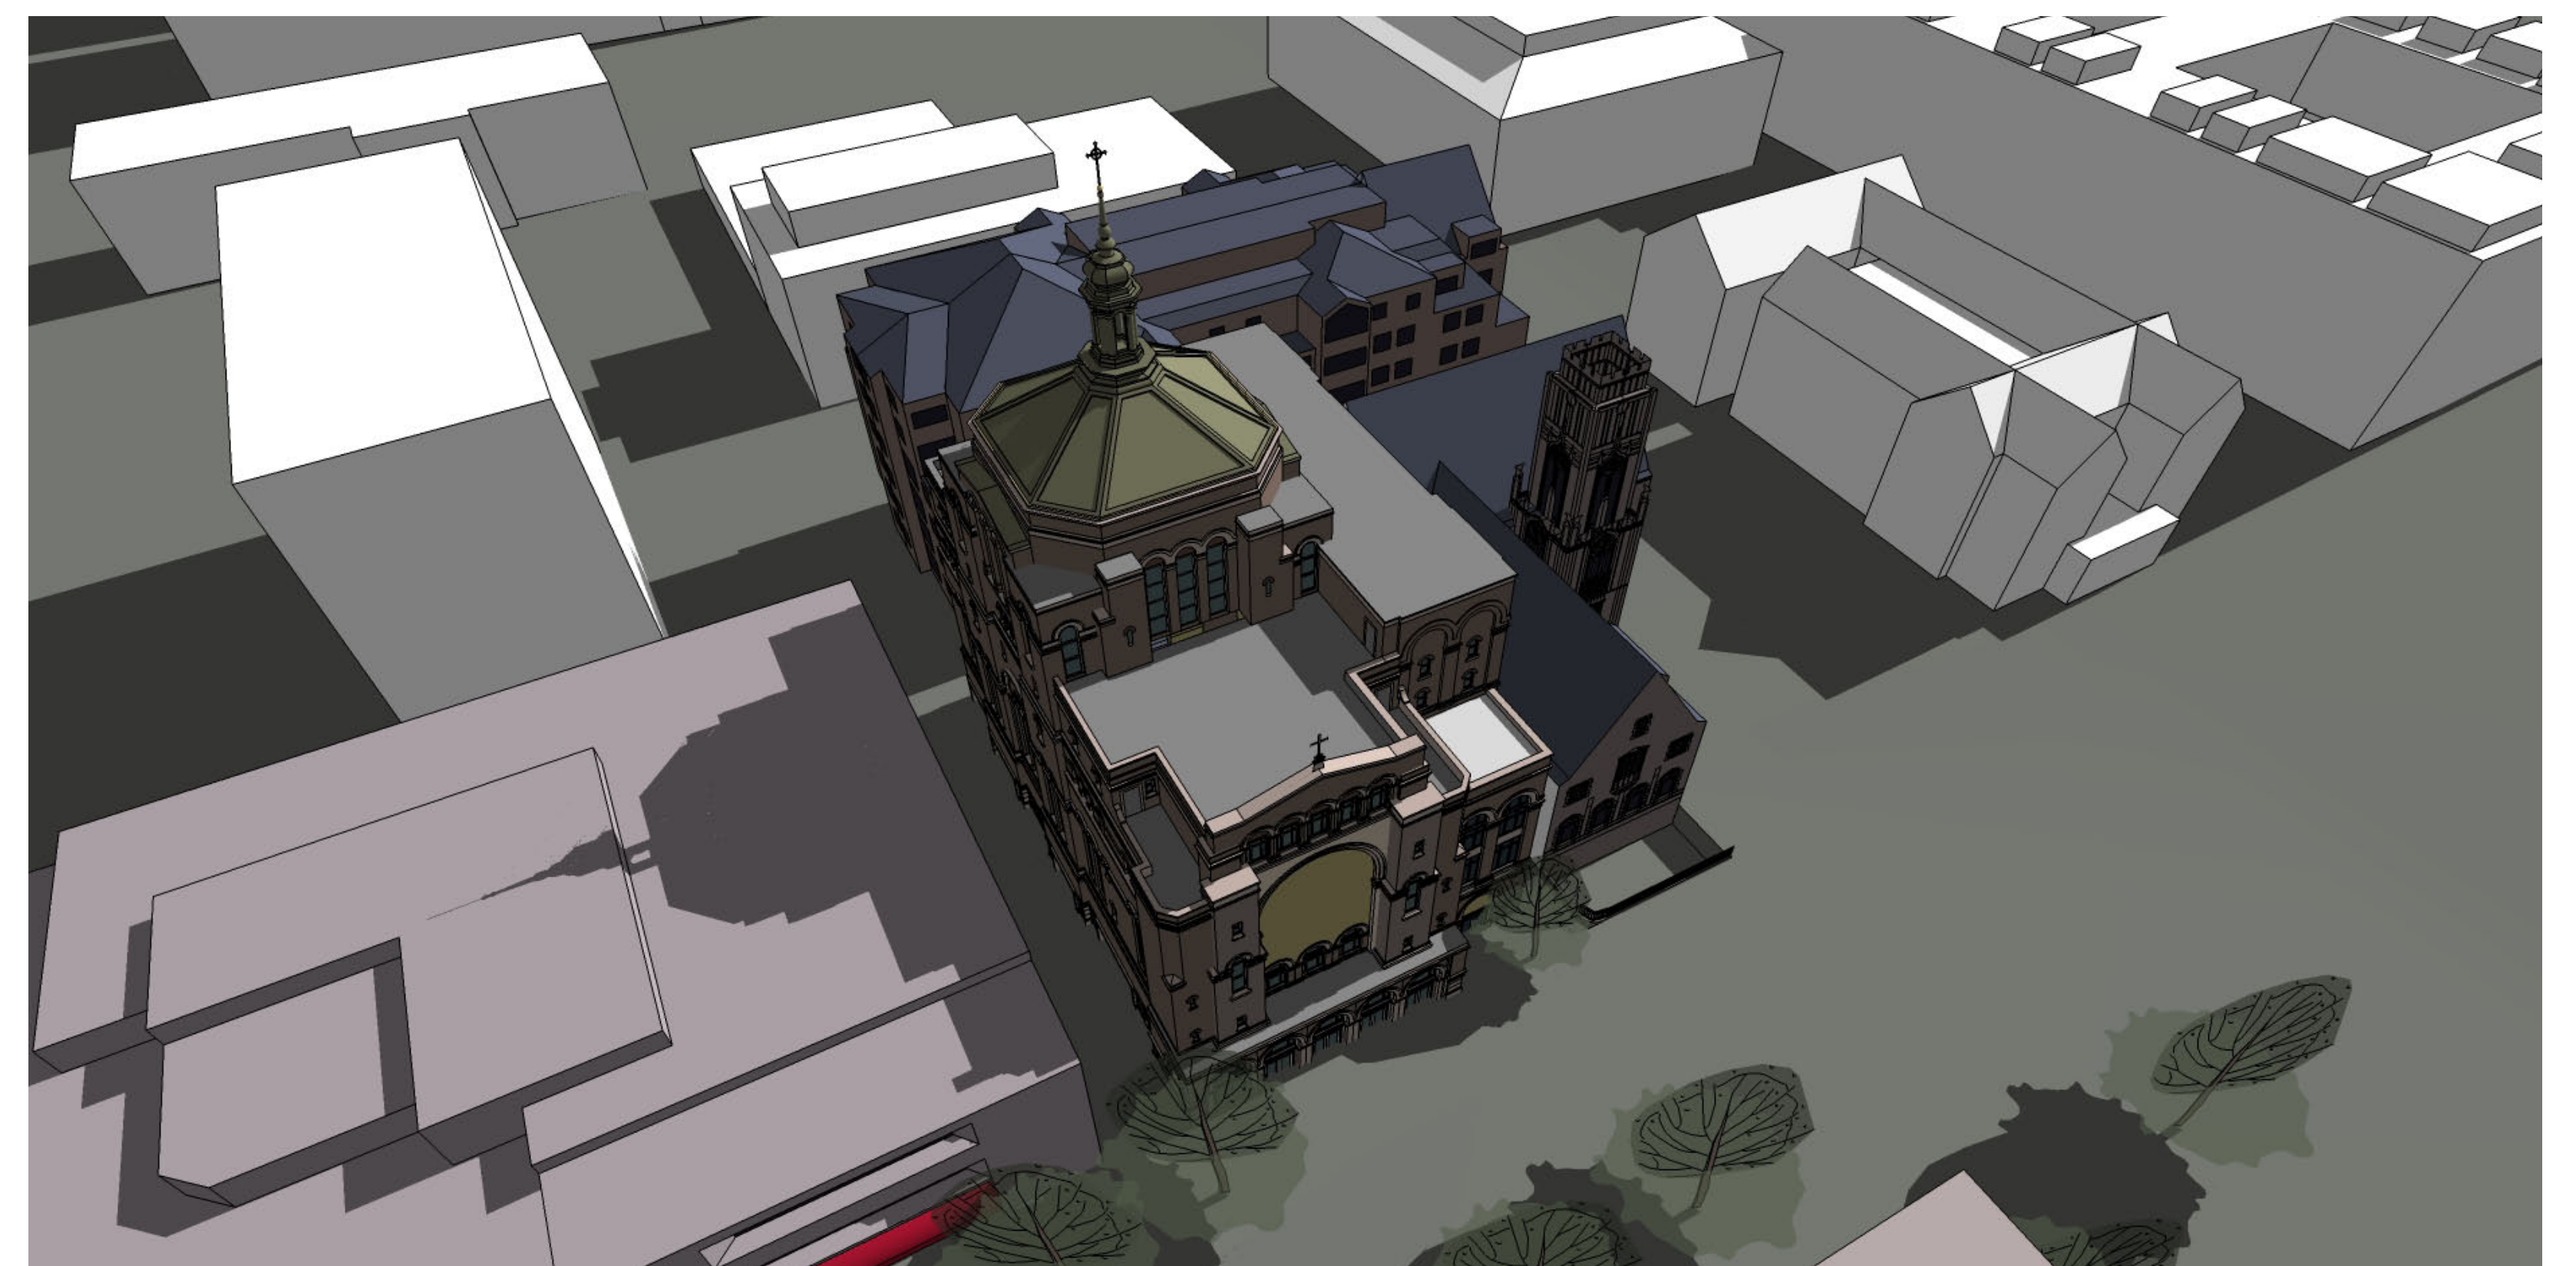

Vernal Equinox - 9 a.m.

Summer Solstice - 9 a.m.

Vernal Equinox - Noon

Summer Solstice - Noon

Vernal Equinox - 4 p.m.

Summer Solstice - 4 p.m.

Autumnal Equinox - 9 a.m.

Winter Solstice - 9 a.m.

Autumnal Equinox - Noon

Winter Solstice - Noon

Autumnal Equinox - 4 p.m.

Winter Solstice - 4 p.m.

Vernal Equinox - 9 a.m.

Summer Solstice - 9 a.m.

Vernal Equinox - Noon

Summer Solstice - Noon