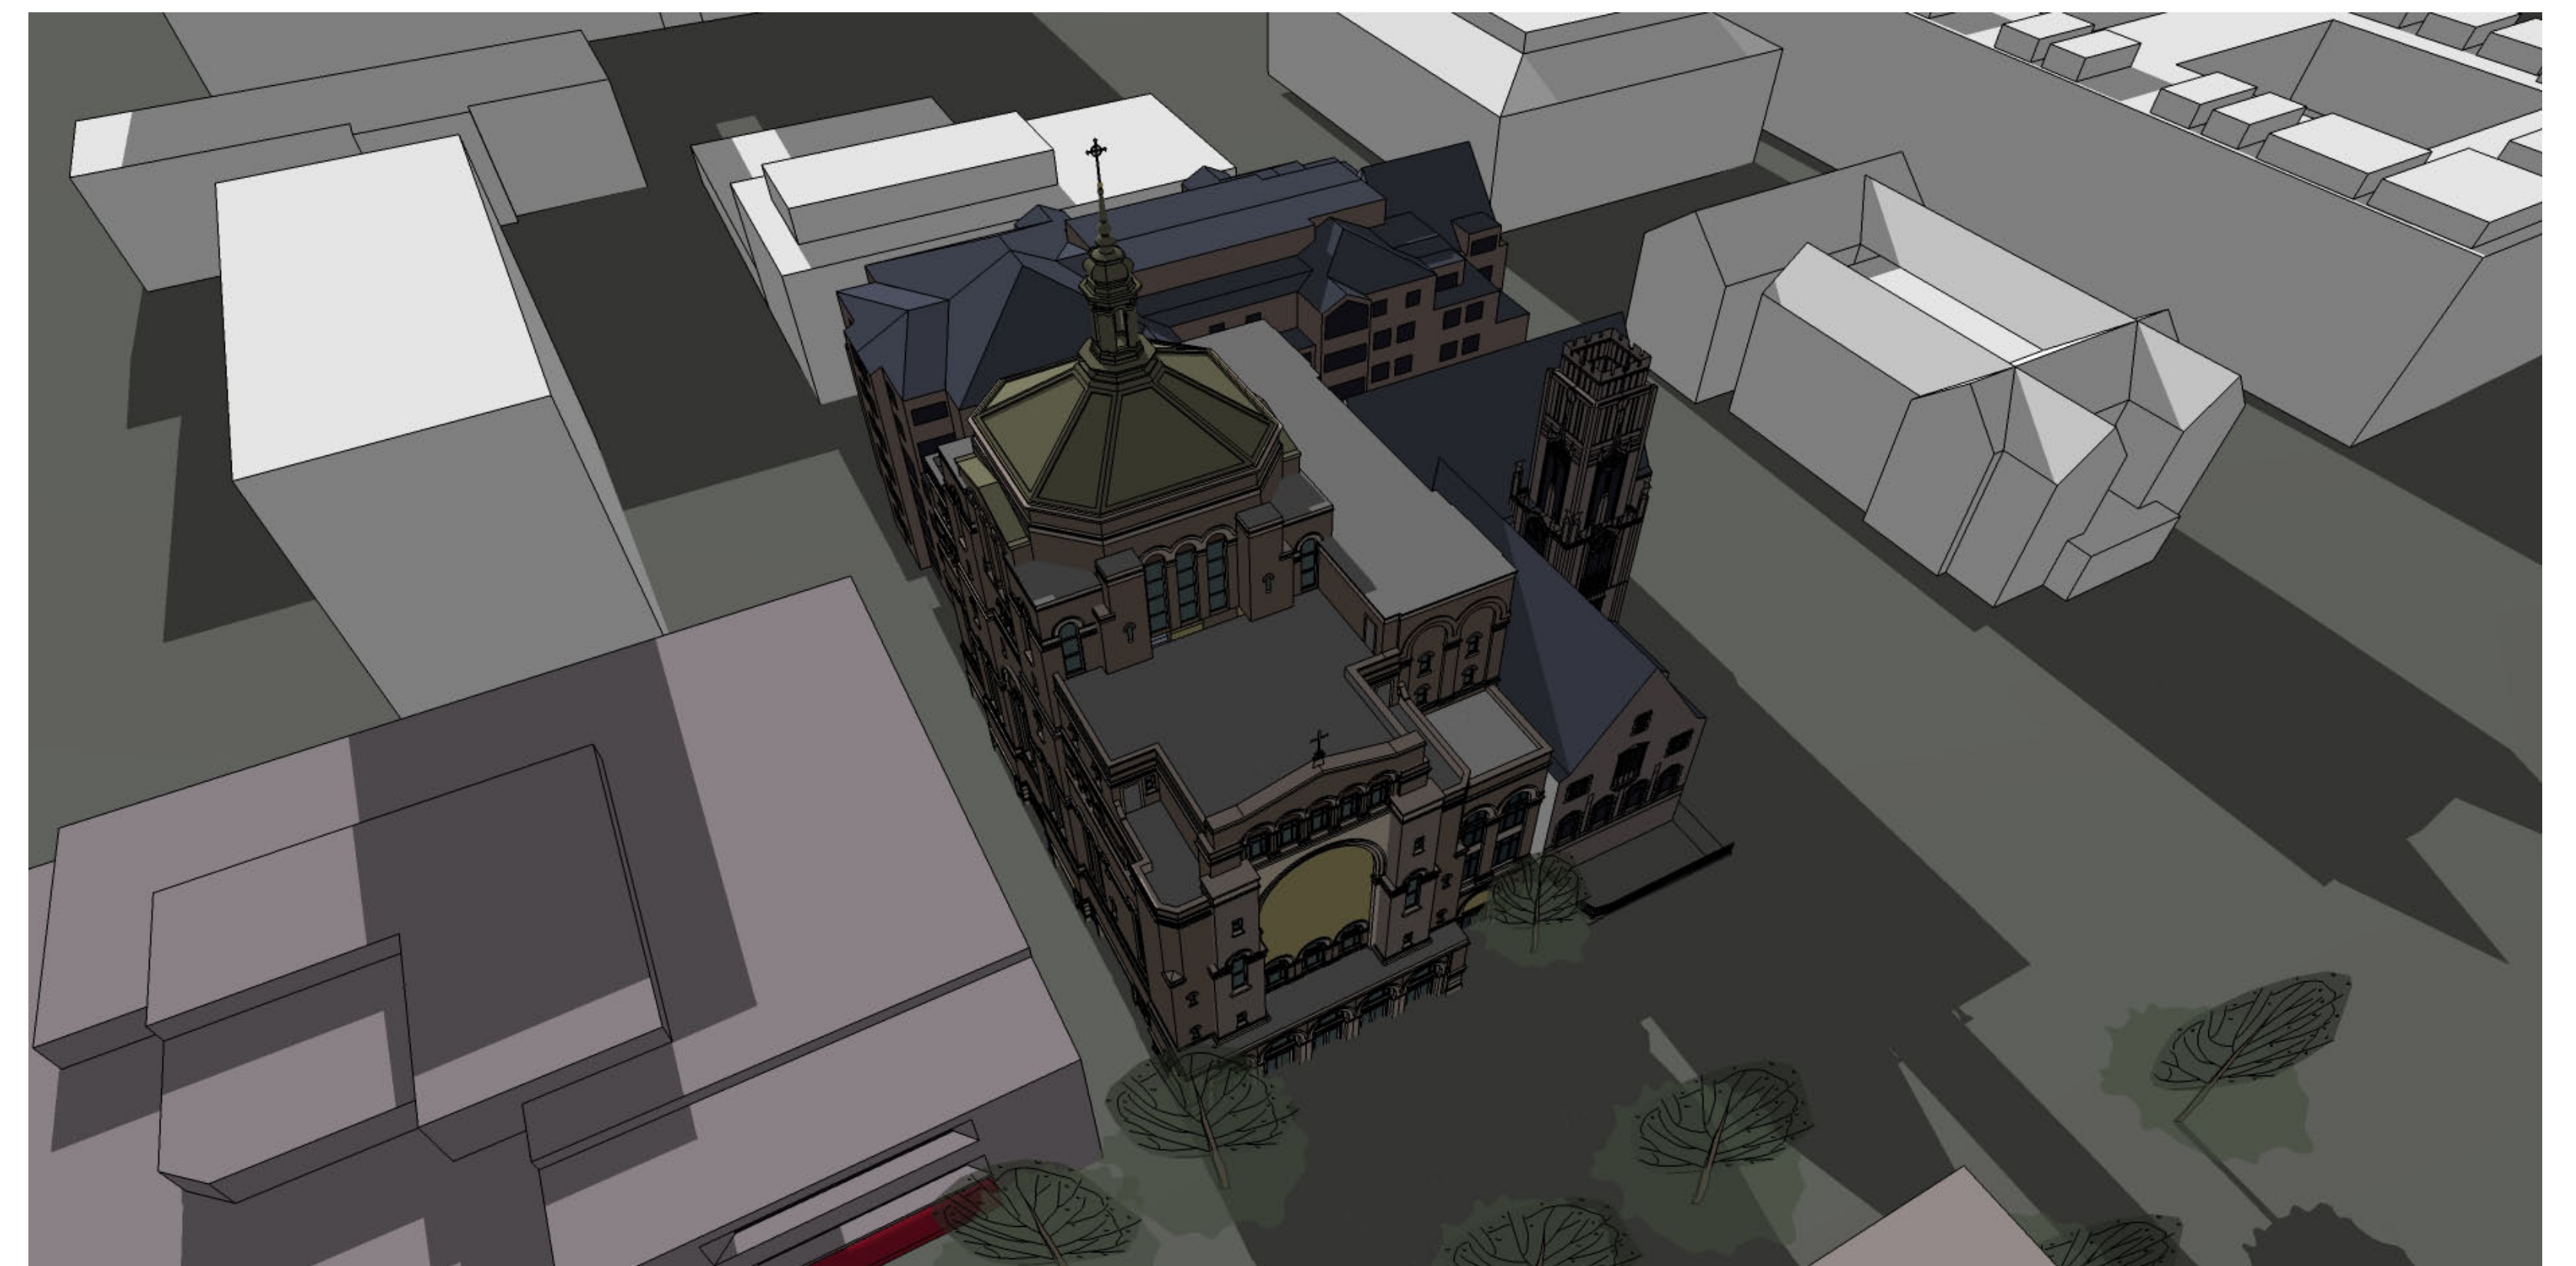

Vernal Equinox - 9 a.m.

Summer Solstice - 9 a.m.

Vernal Equinox - Noon

Summer Solstice - Noon

Vernal Equinox - 4 p.m.

Summer Solstice - 4 p.m.

Autumnal Equinox - 9 a.m.

Winter Solstice - 9 a.m.

Autumnal Equinox - Noon

Winter Solstice - Noon

Autumnal Equinox - 4 p.m.

Winter Solstice - 4 p.m.

Vernal Equinox - 9 a.m.

Summer Solstice - 9 a.m.

Vernal Equinox - Noon

Summer Solstice - Noon

Vernal Equinox - 4 p.m.

Summer Solstice - 4 p.m.

Autumnal Equinox - 9 a.m.

Winter Solstice - 9 a.m.

Autumnal Equinox - Noon

Winter Solstice - Noon

Autumnal Equinox - 4 p.m.

Winter Solstice - 4 p.m.