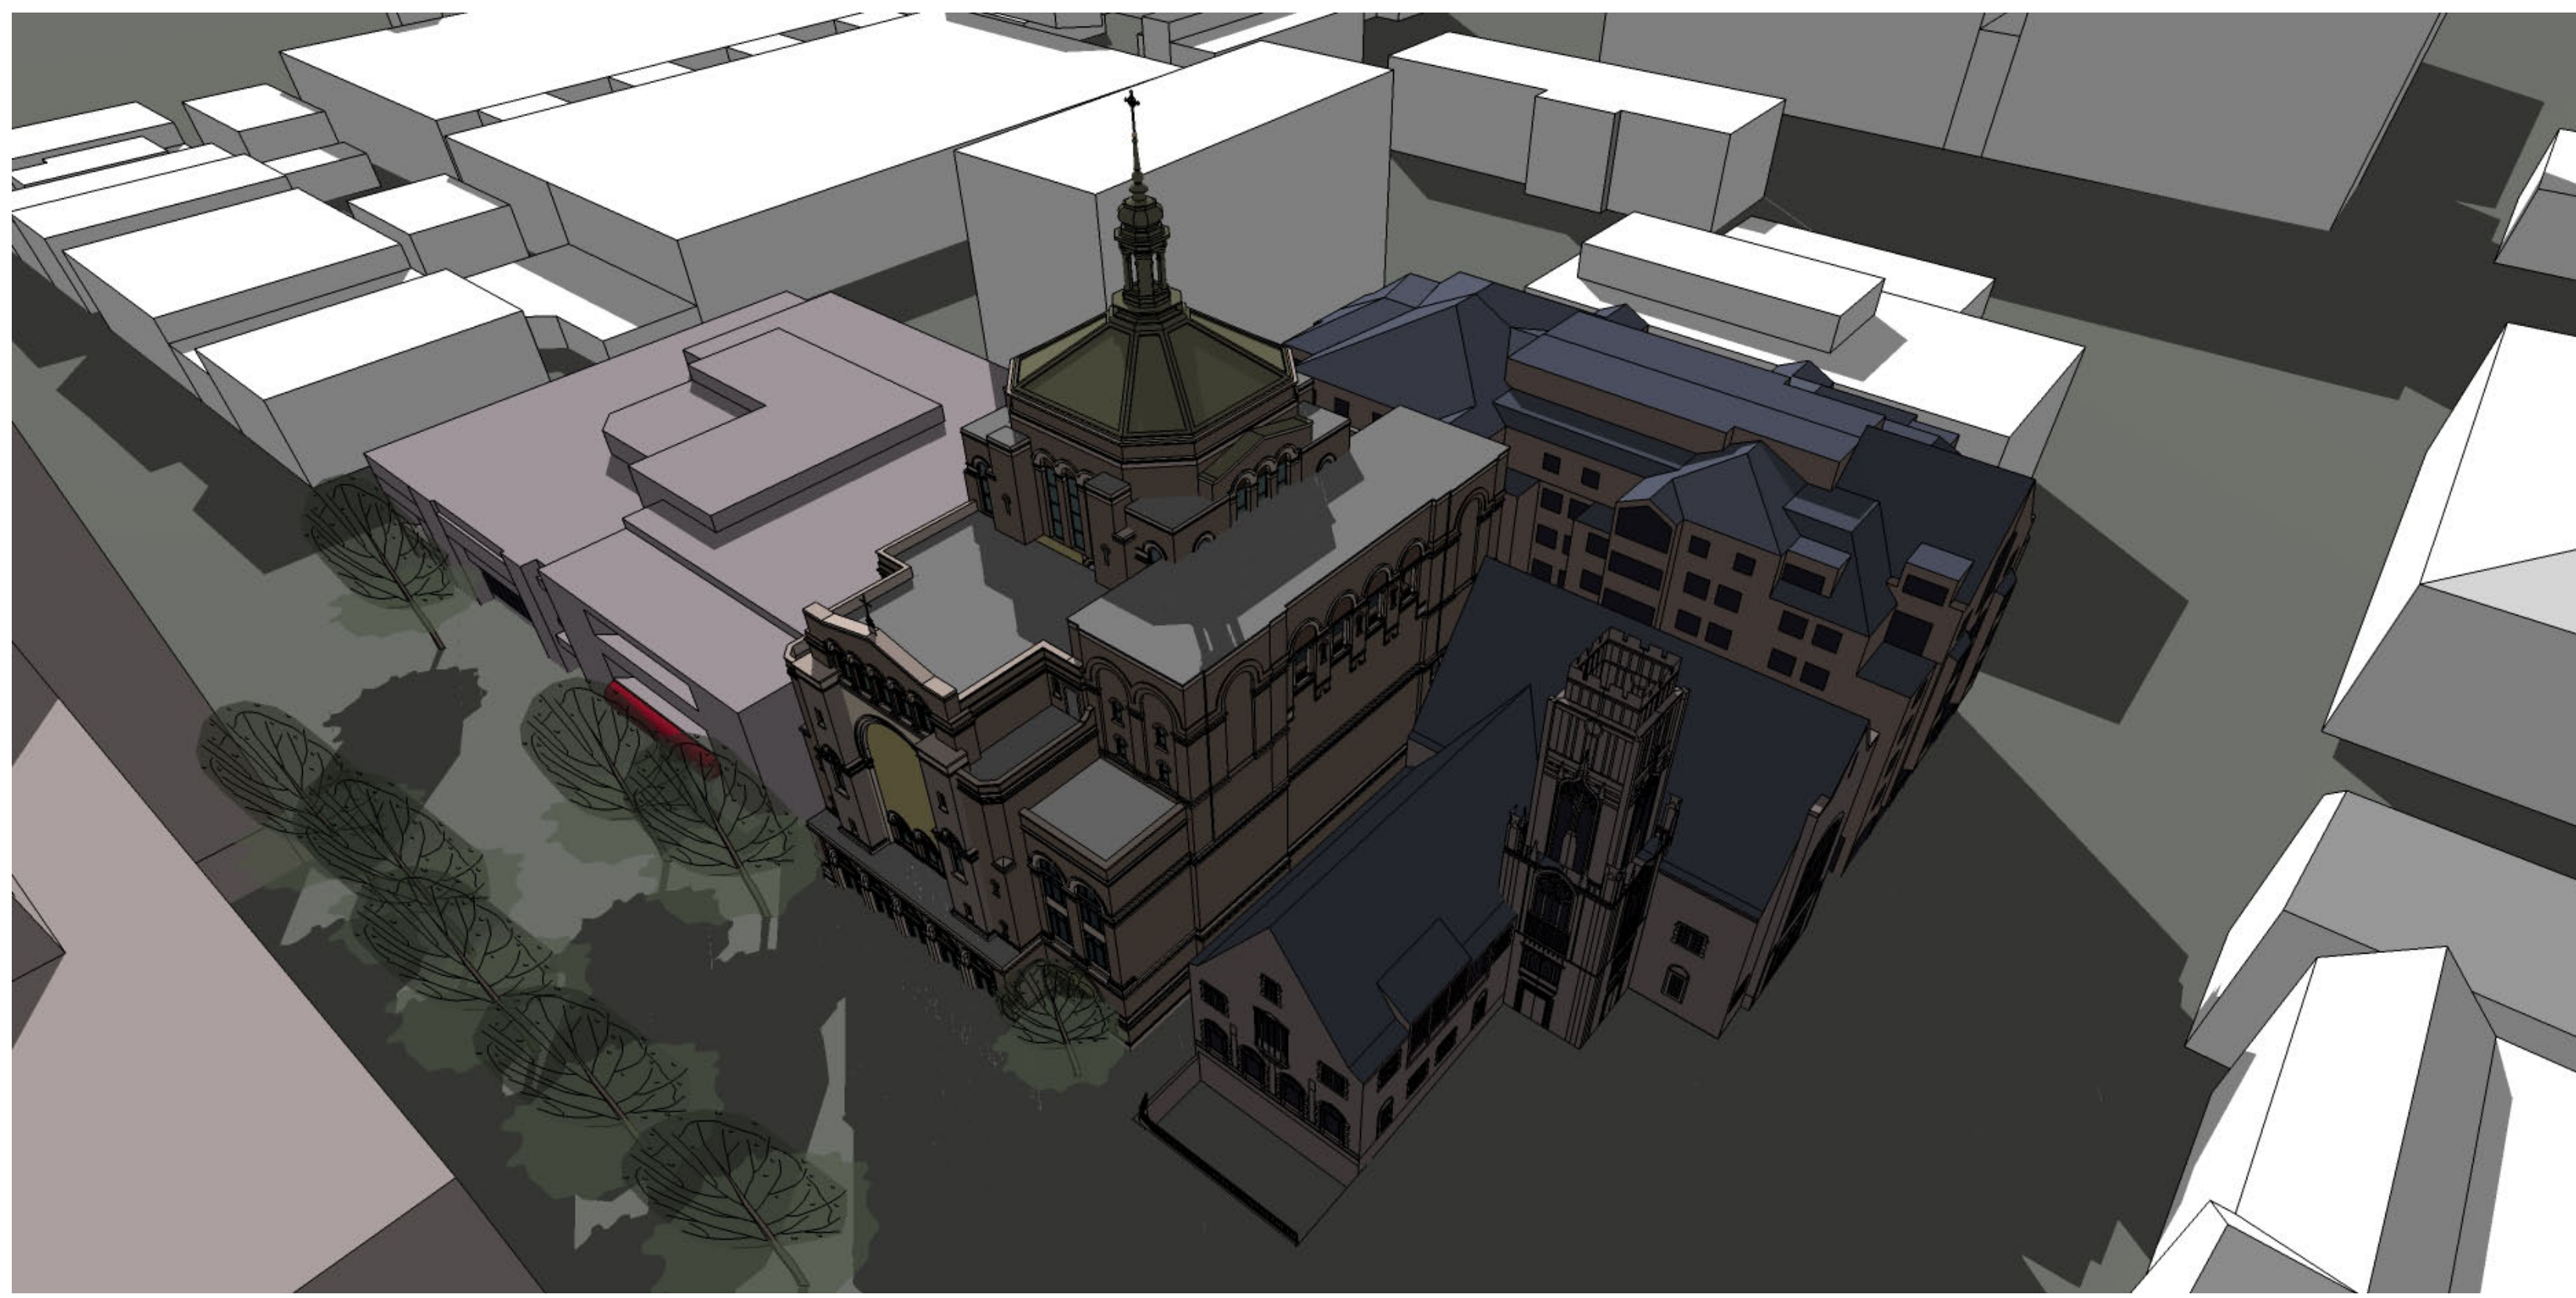

Vernal Equinox - 4 p.m.

Autumnal Equinox - 9 a.m.