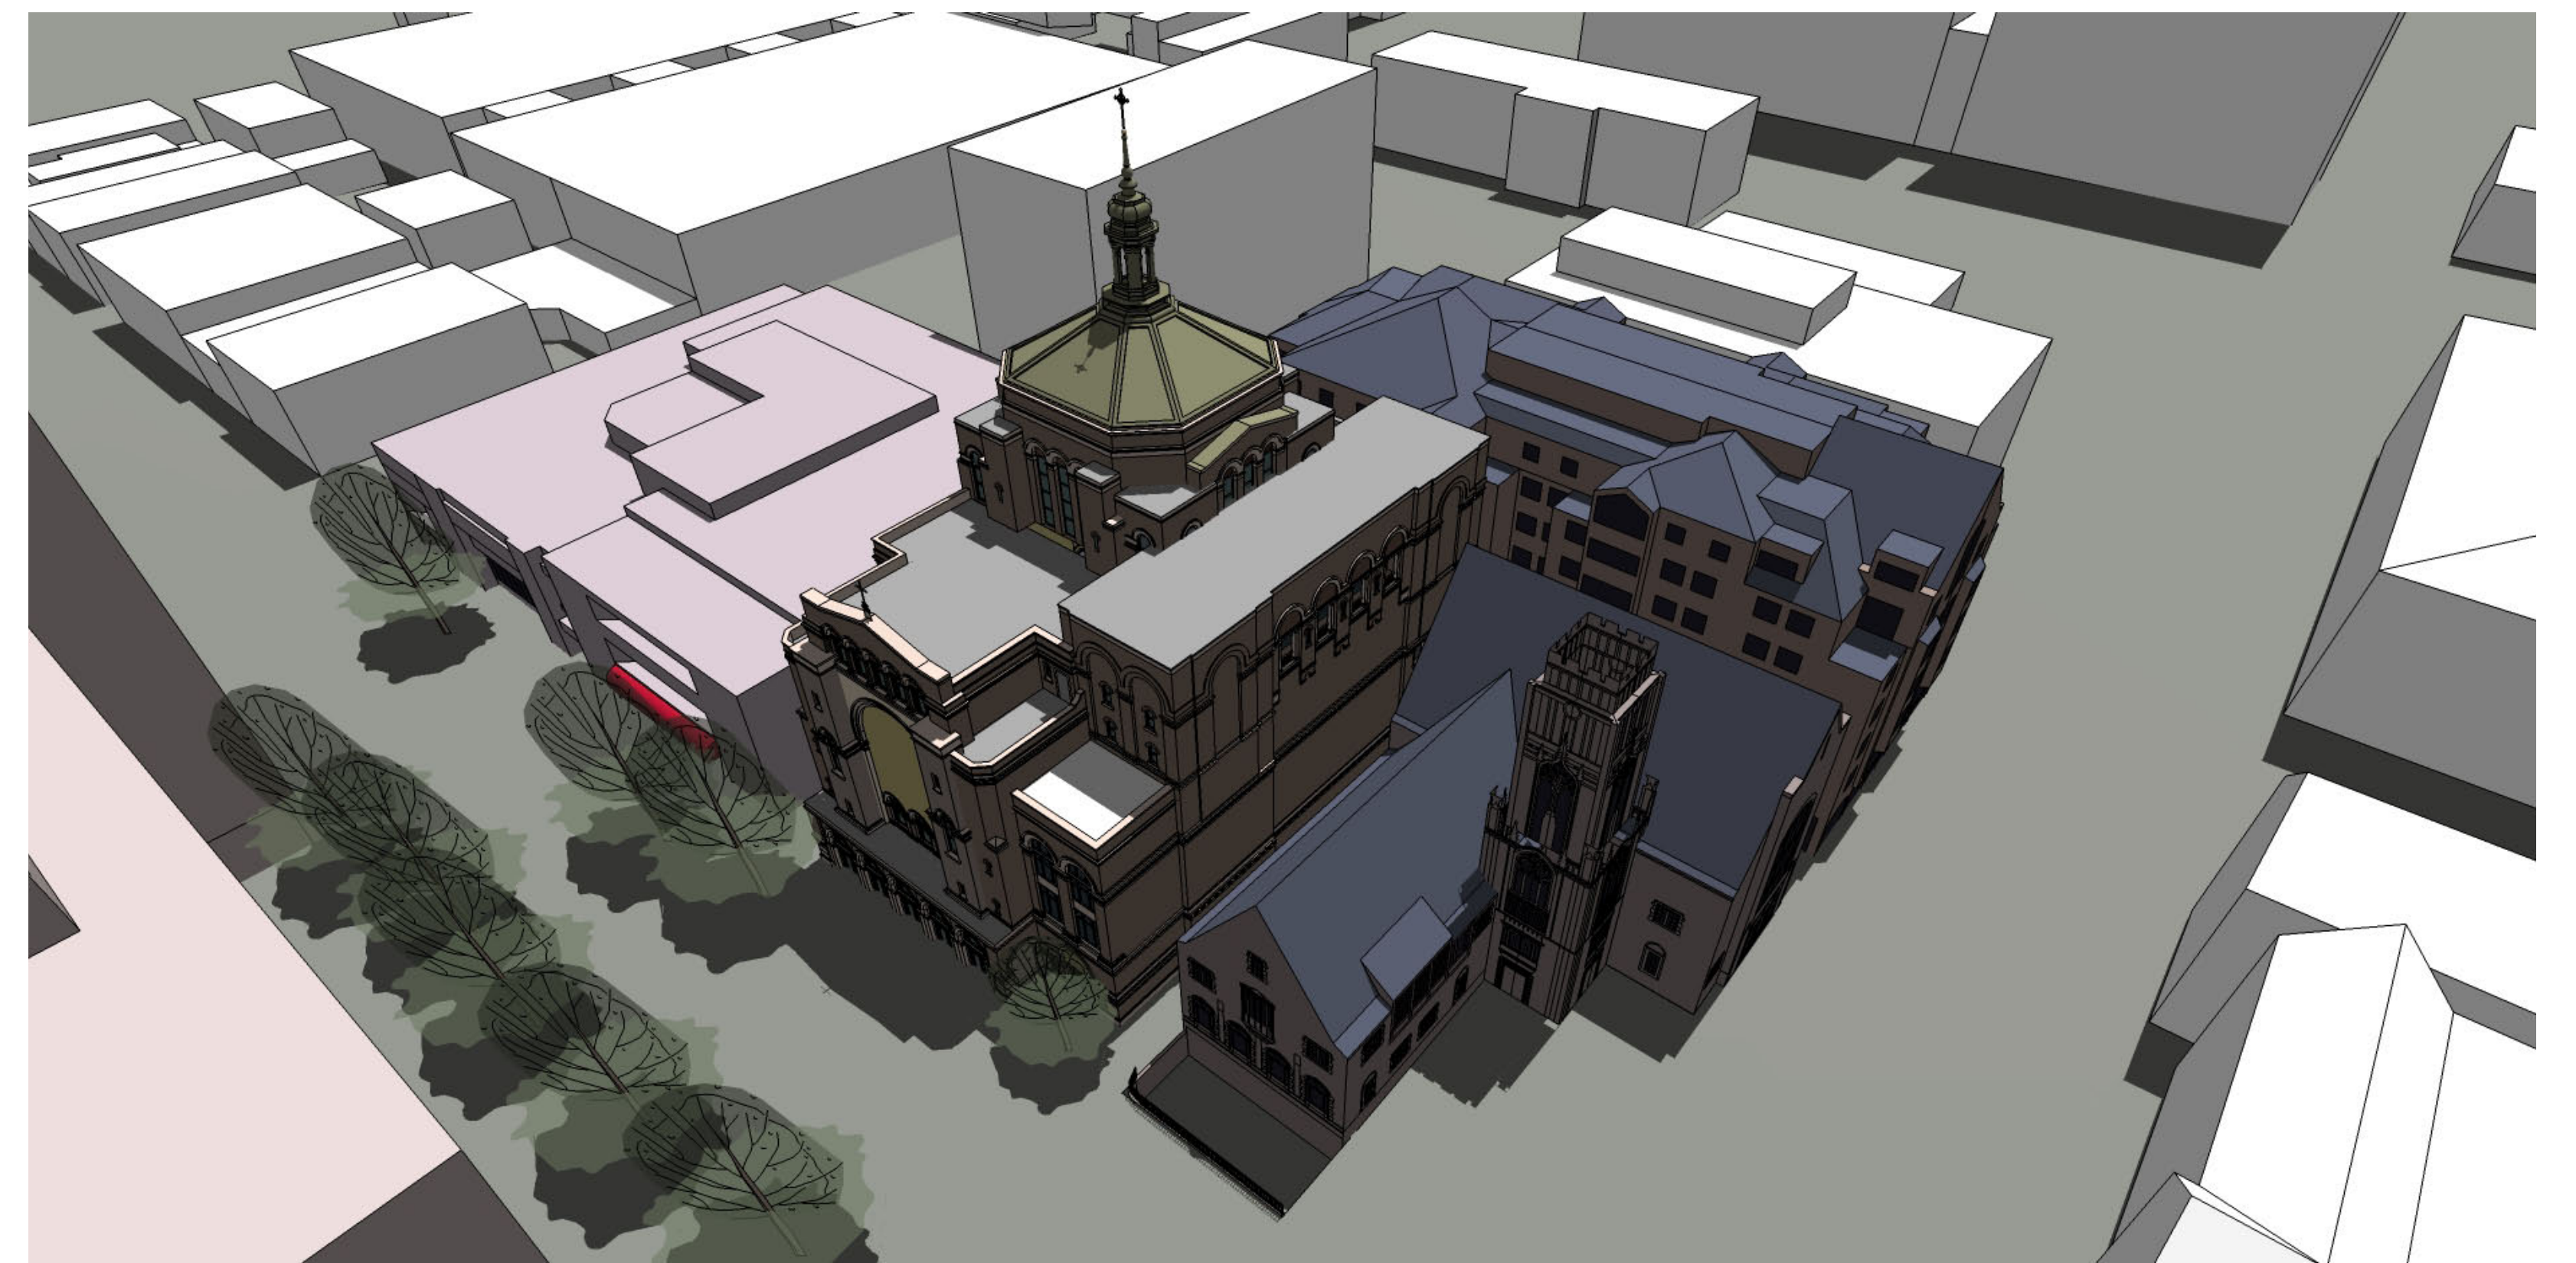

Autumnal Equinox - Noon

Winter Solstice - Noon

Autumnal Equinox - 4 p.m.

Winter Solstice - 4 p.m.

Vernal Equinox - 9 a.m.

Summer Solstice - 9 a.m.

Vernal Equinox - Noon

Summer Solstice - Noon