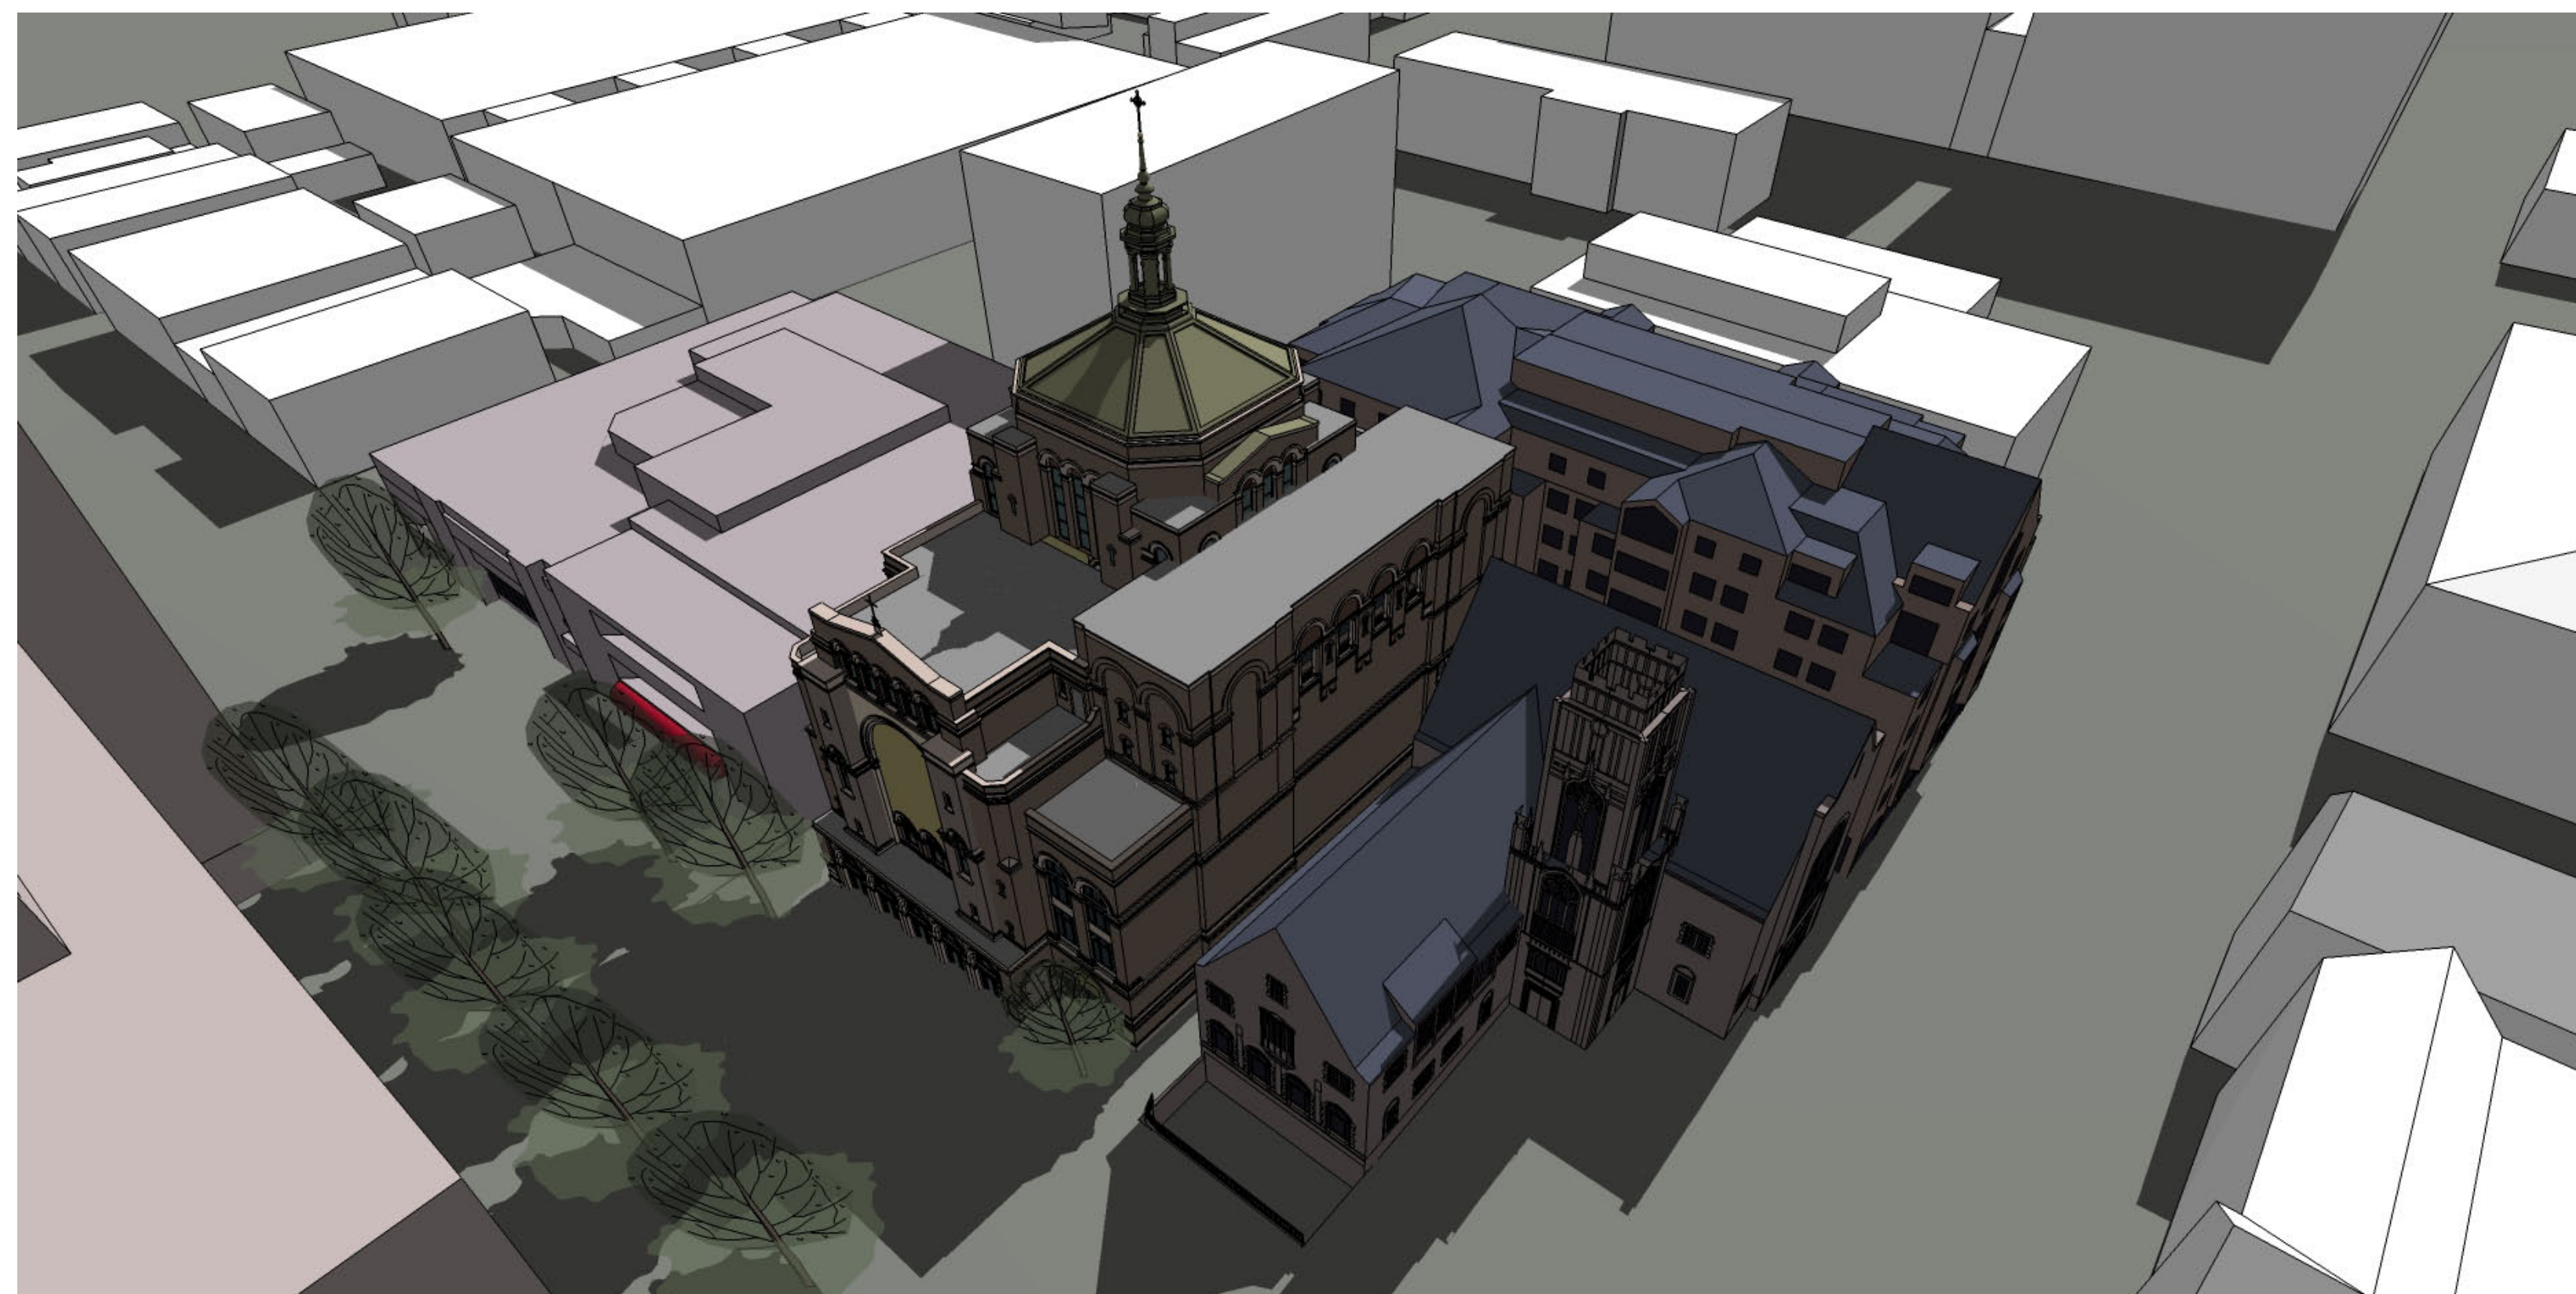

Autumnal Equinox - Noon

Winter Solstice - Noon

Autumnal Equinox - 4 p.m.

Winter Solstice - 4 p.m.

Vernal Equinox - 9 a.m.

Summer Solstice - 9 a.m.

Vernal Equinox - Noon

Summer Solstice - Noon