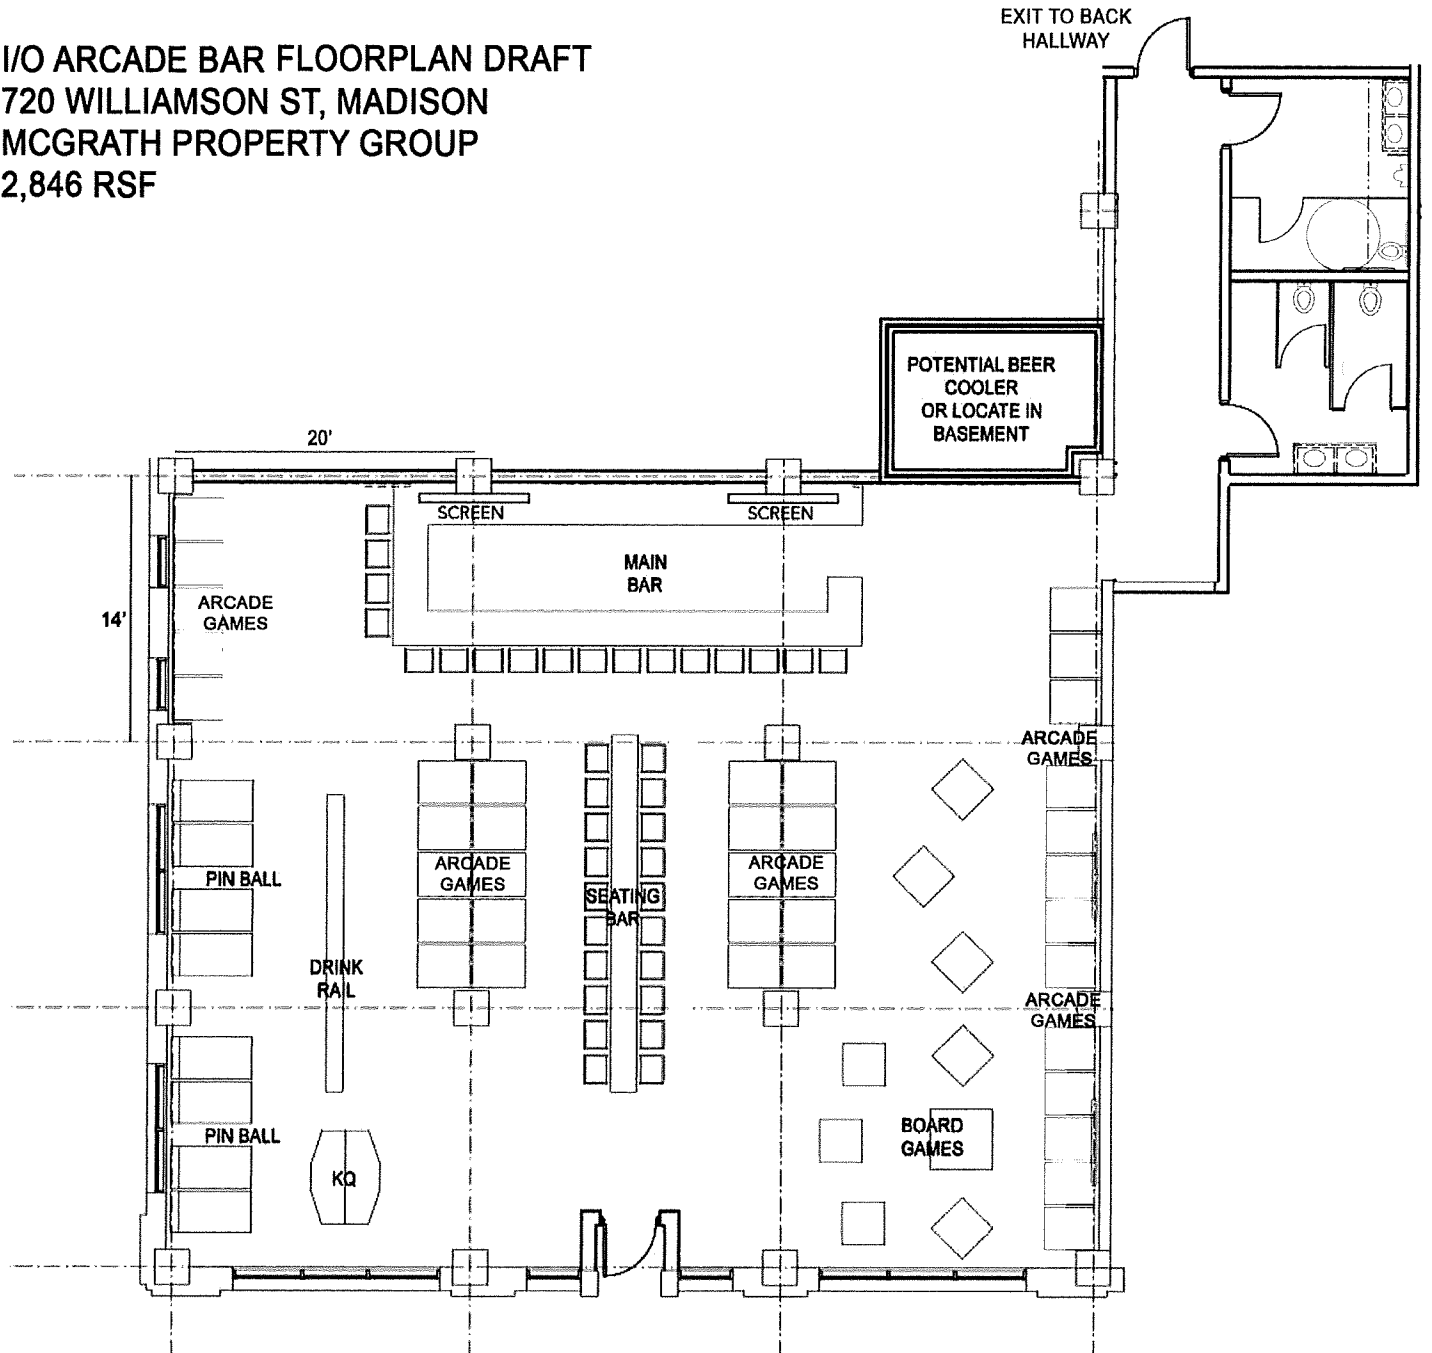

I/O ARCADE BAR FLOORPLAN DRAFT
720 WILLIAMSON ST, MADISON
MCGRATH PROPERTY GROUP
2,846 RSF

EXIT TO BACK HALLWAY