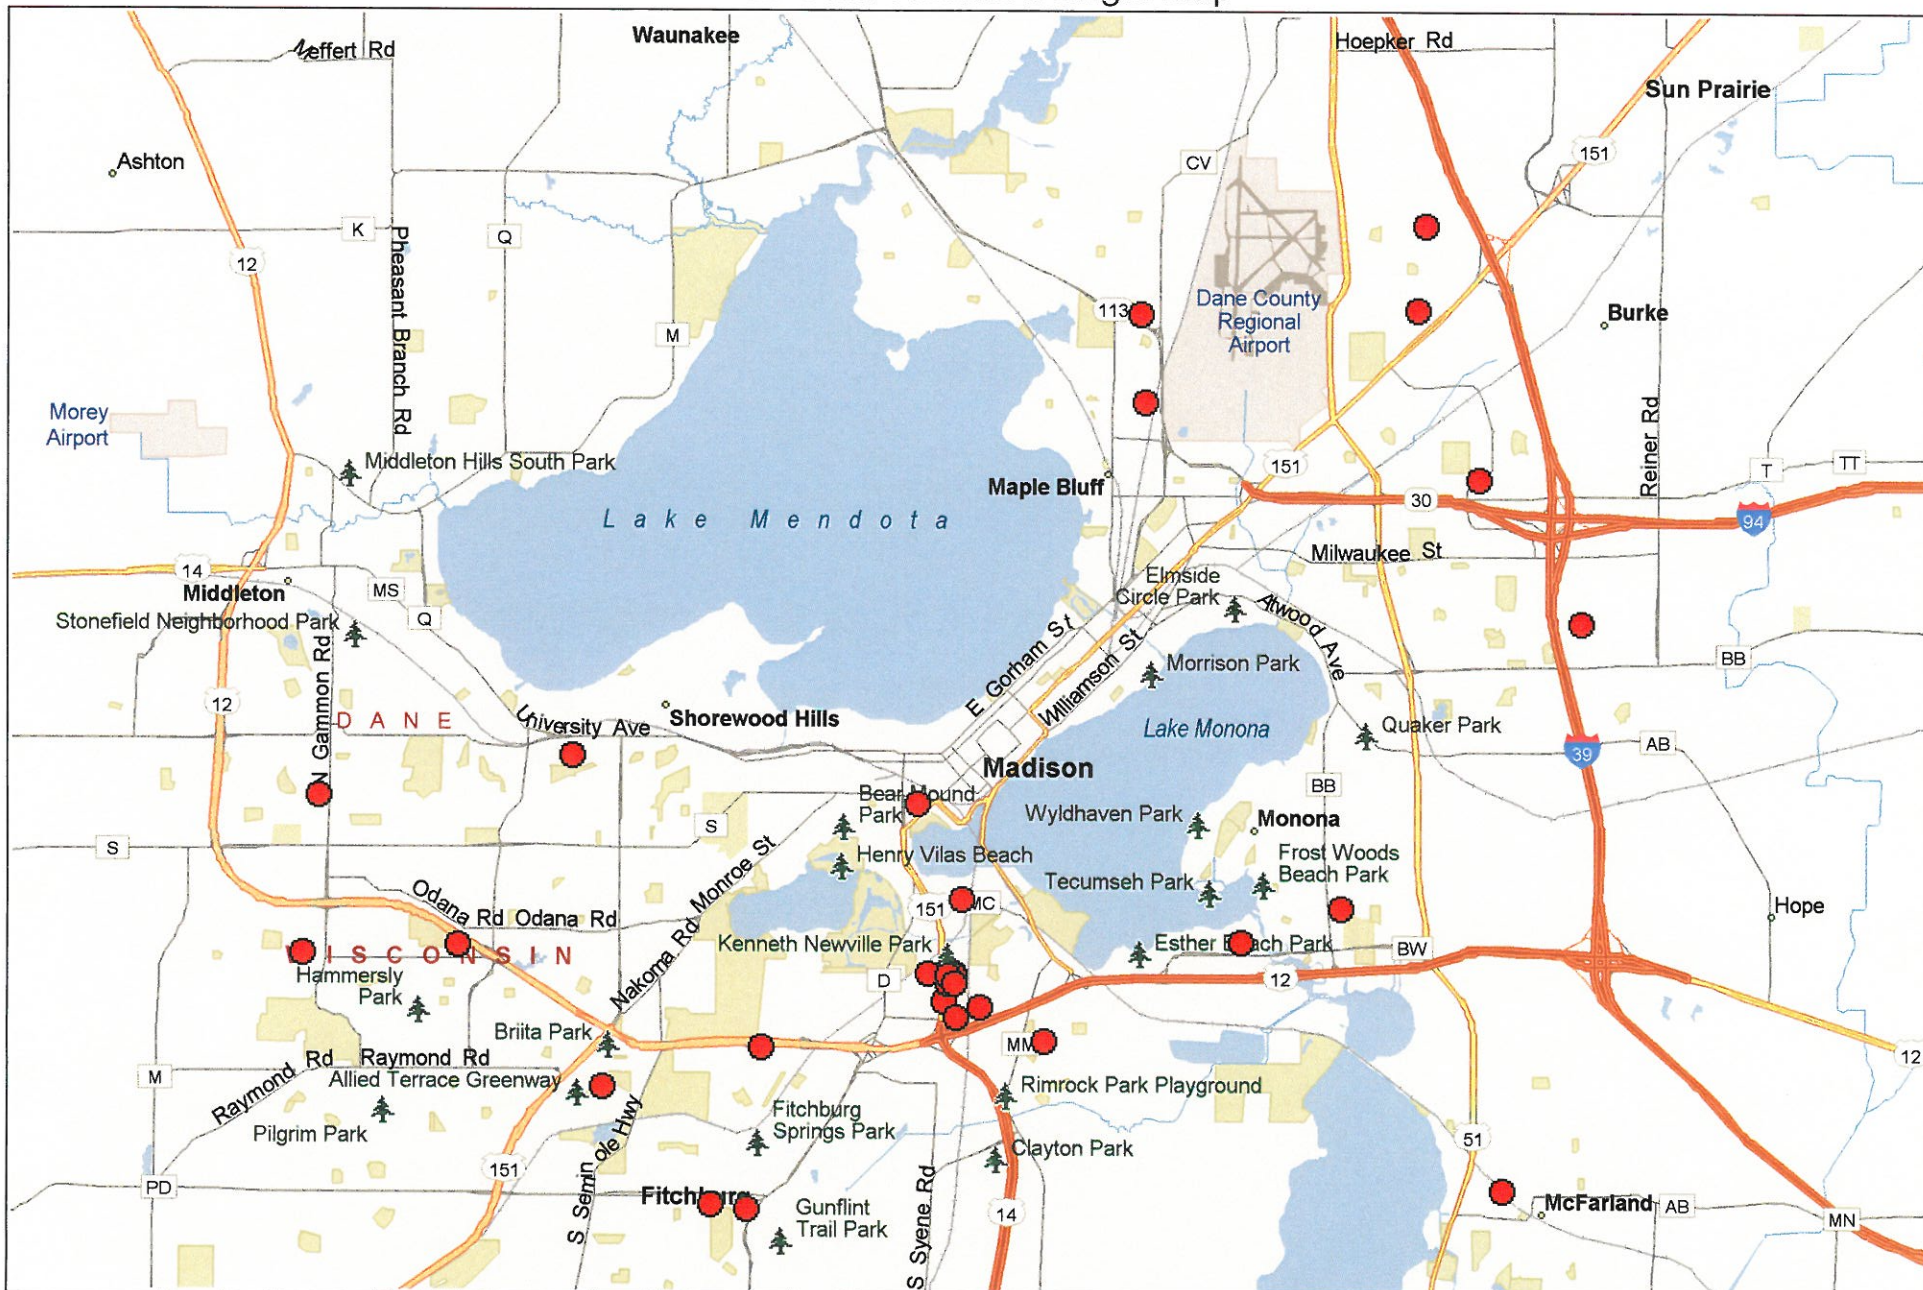

Burr Oaks Resident Origin Map

Copyright © and (P) 1988–2006 Microsoft Corporation and/or its suppliers. All rights reserved. <http://www.microsoft.com/mappoint/>
 Portions © 1990–2005 InstallShield Software Corporation. All rights reserved. Certain mapping and direction data © 2005 NAVTEQ. All rights reserved. The Data for areas of Canada includes information taken with permission from Canadian authorities, including: © Her Majesty the Queen in Right of Canada, © Queen's Printer for Ontario. NAVTEQ and NAVTEQ ON BOARD are trademarks of NAVTEQ. © 2005 Tele Atlas North America, Inc. All rights reserved. Tele Atlas and Tele Atlas North America are trademarks of Tele Atlas, Inc.

8/2/11

Burr Oaks Resident Origin Map

0 mi 2 4 6

Copyright © and (P) 1988–2006 Microsoft Corporation and/or its suppliers. All rights reserved. <http://www.microsoft.com/mappoint/>
 Portions © 1990–2005 InstallShield Software Corporation. All rights reserved. Certain mapping and direction data © 2005 NAVTEQ. All rights reserved. The Data for areas of Canada includes information taken with permission from Canadian authorities, including: © Her Majesty the Queen in Right of Canada, © Queen's Printer for Ontario. NAVTEQ and NAVTEQ ON BOARD are trademarks of NAVTEQ. © 2005 Tele Atlas North America, Inc. All rights reserved. Tele Atlas and Tele Atlas North America are trademarks of Tele Atlas, Inc.