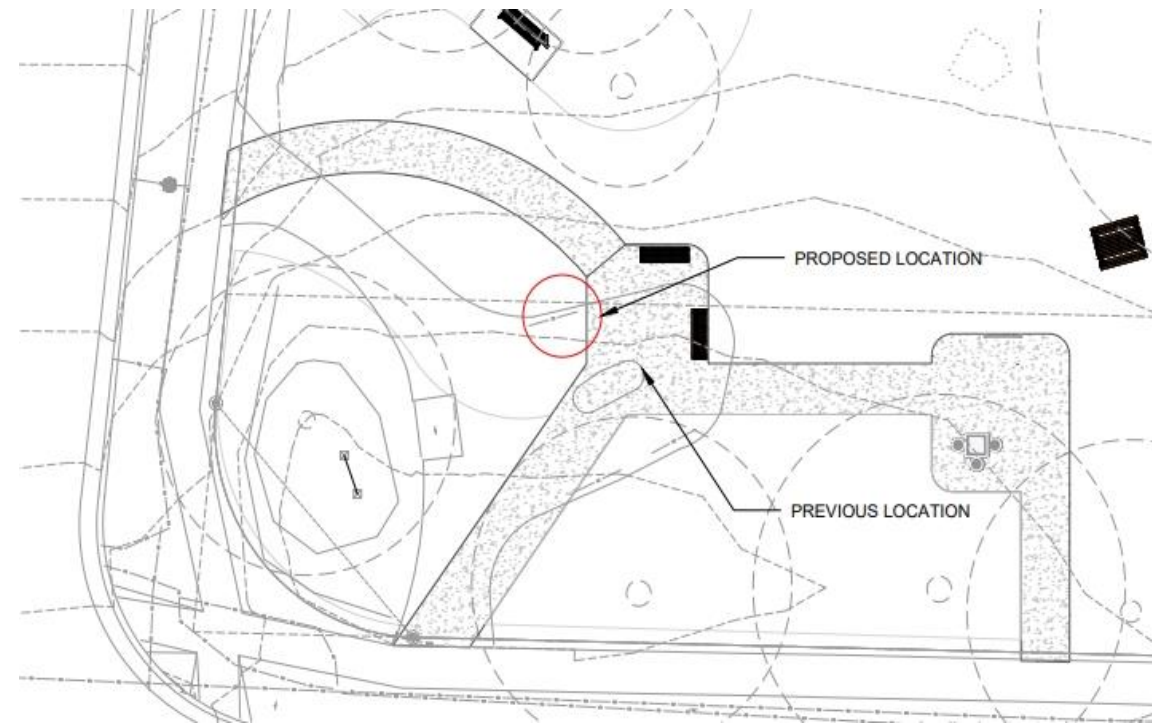

# Proposed Location

- Newville (Kenneth) Park
- Behind sign in grass bed.
- 1867 Beld St
- 43.04606, -89.39277

# Proposed Designs

- Title: Lullaby
- Bronze
- 6' x 3' (1' concrete plinth)
- Proposed alteration: Fill in hair to make it easy to cast in bronze in one piece, or commission a different but similar model with that is easier to cast and does not pose a climbing risk.