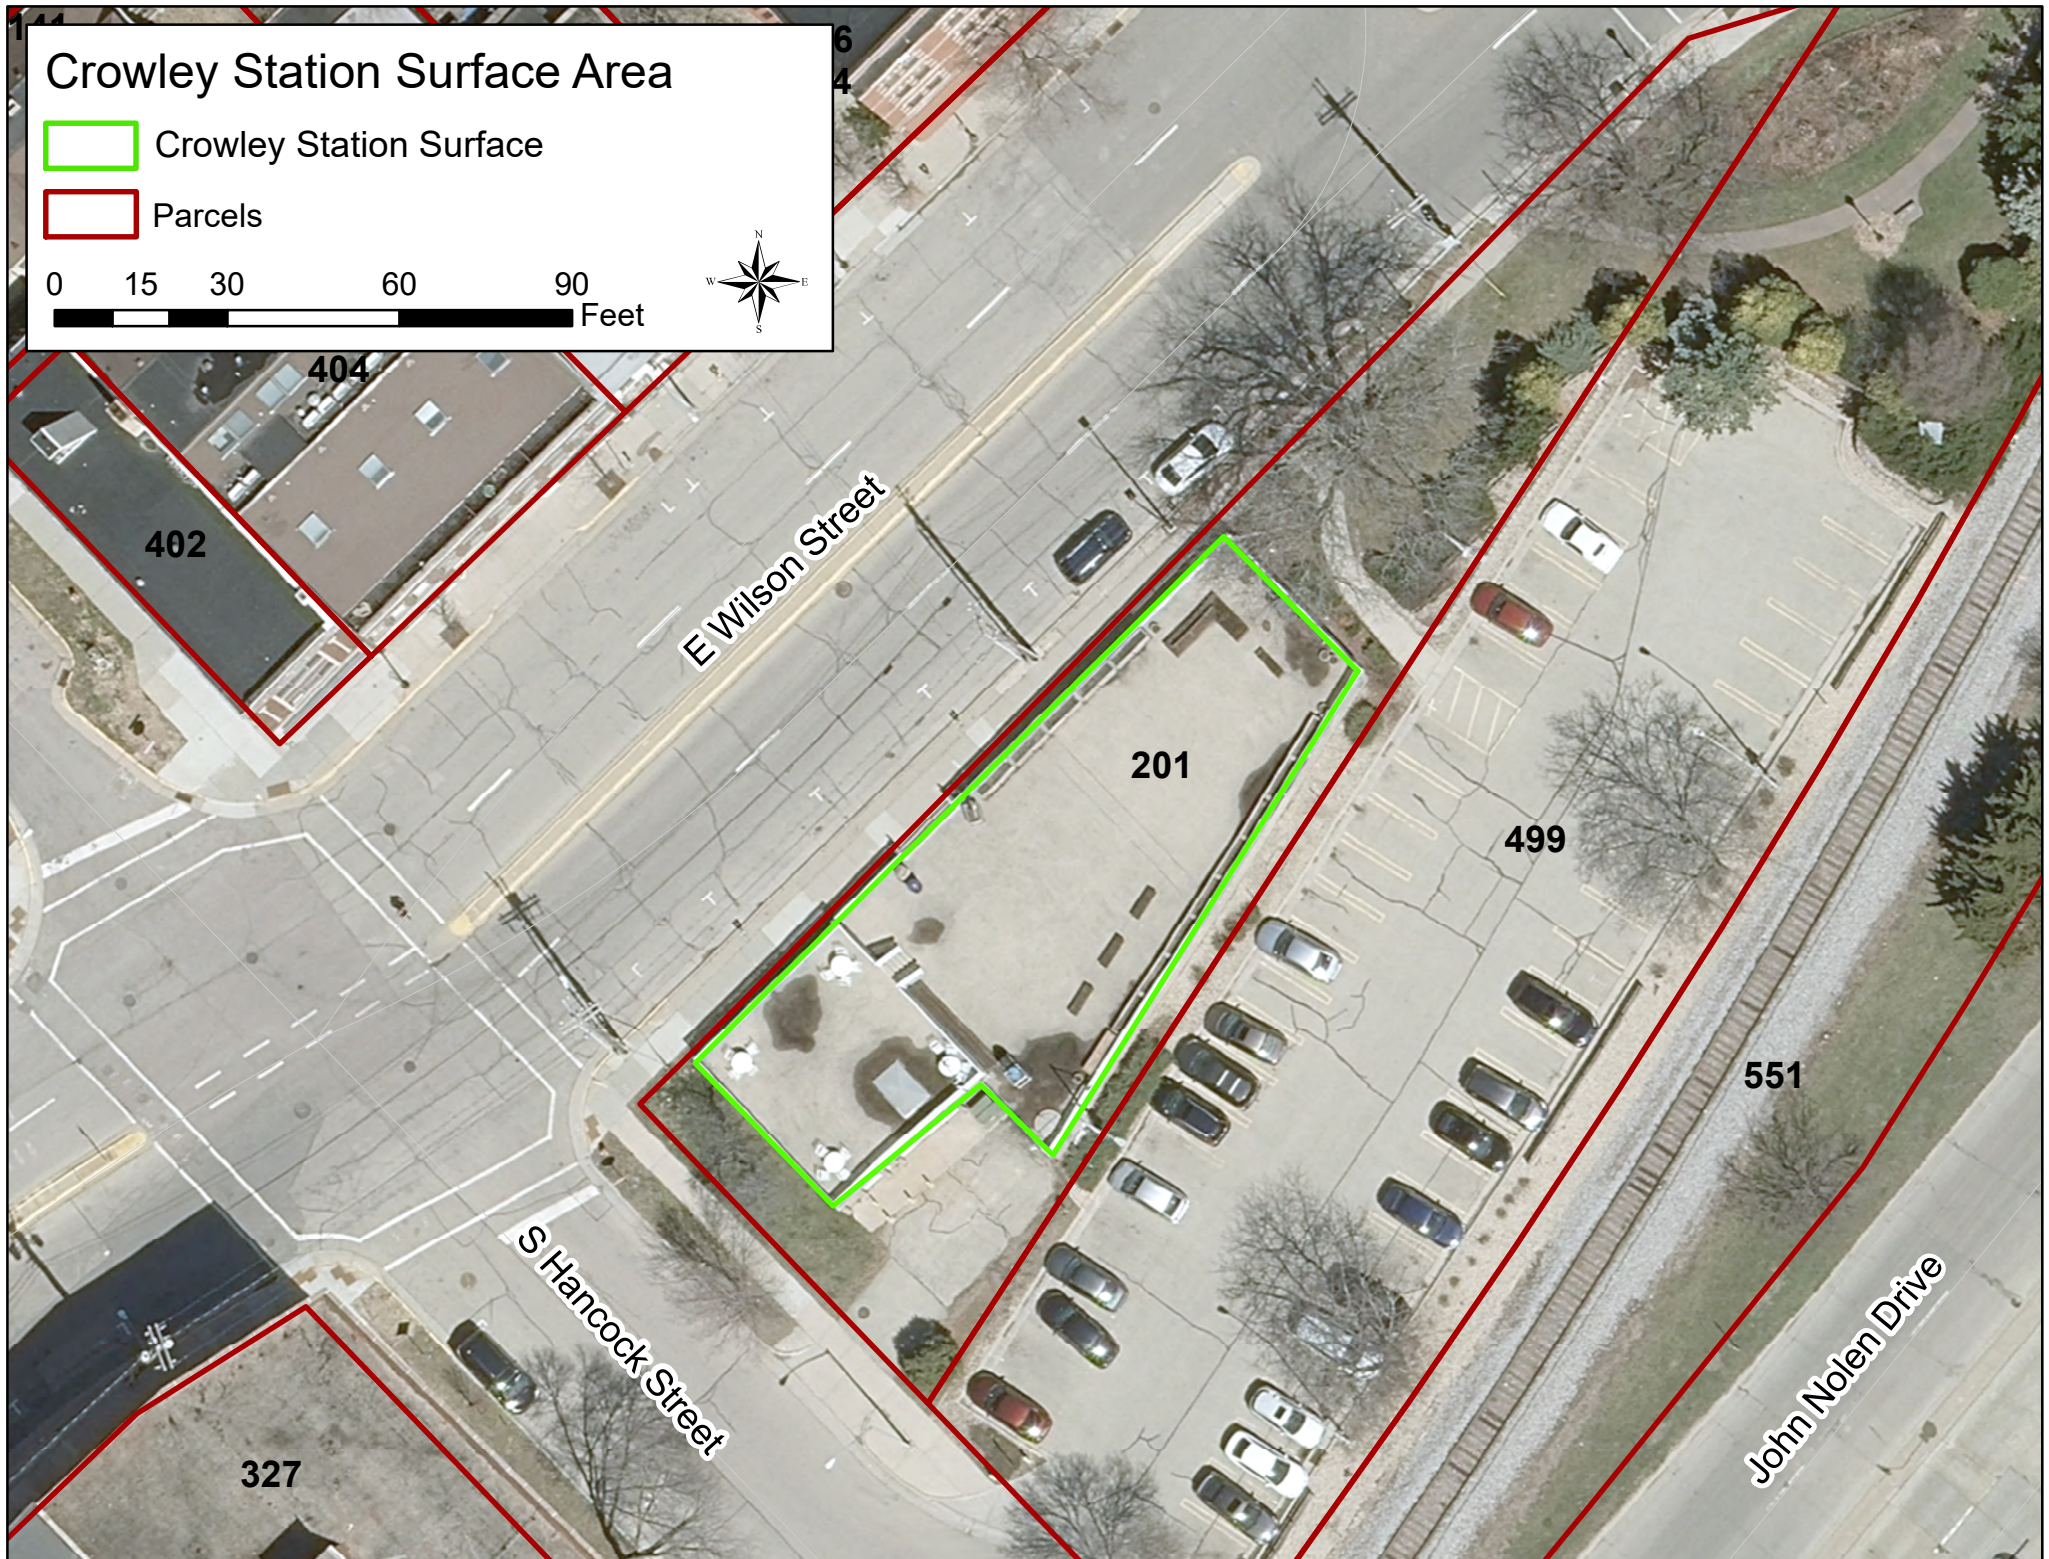

Crowley Station Surface Area

 Crowley Station Surface

 Parcels

0 15 30 60 90 Feet

402

404

E Wilson Street

201

499

551

S Hancock Street

John Nolen Drive

327