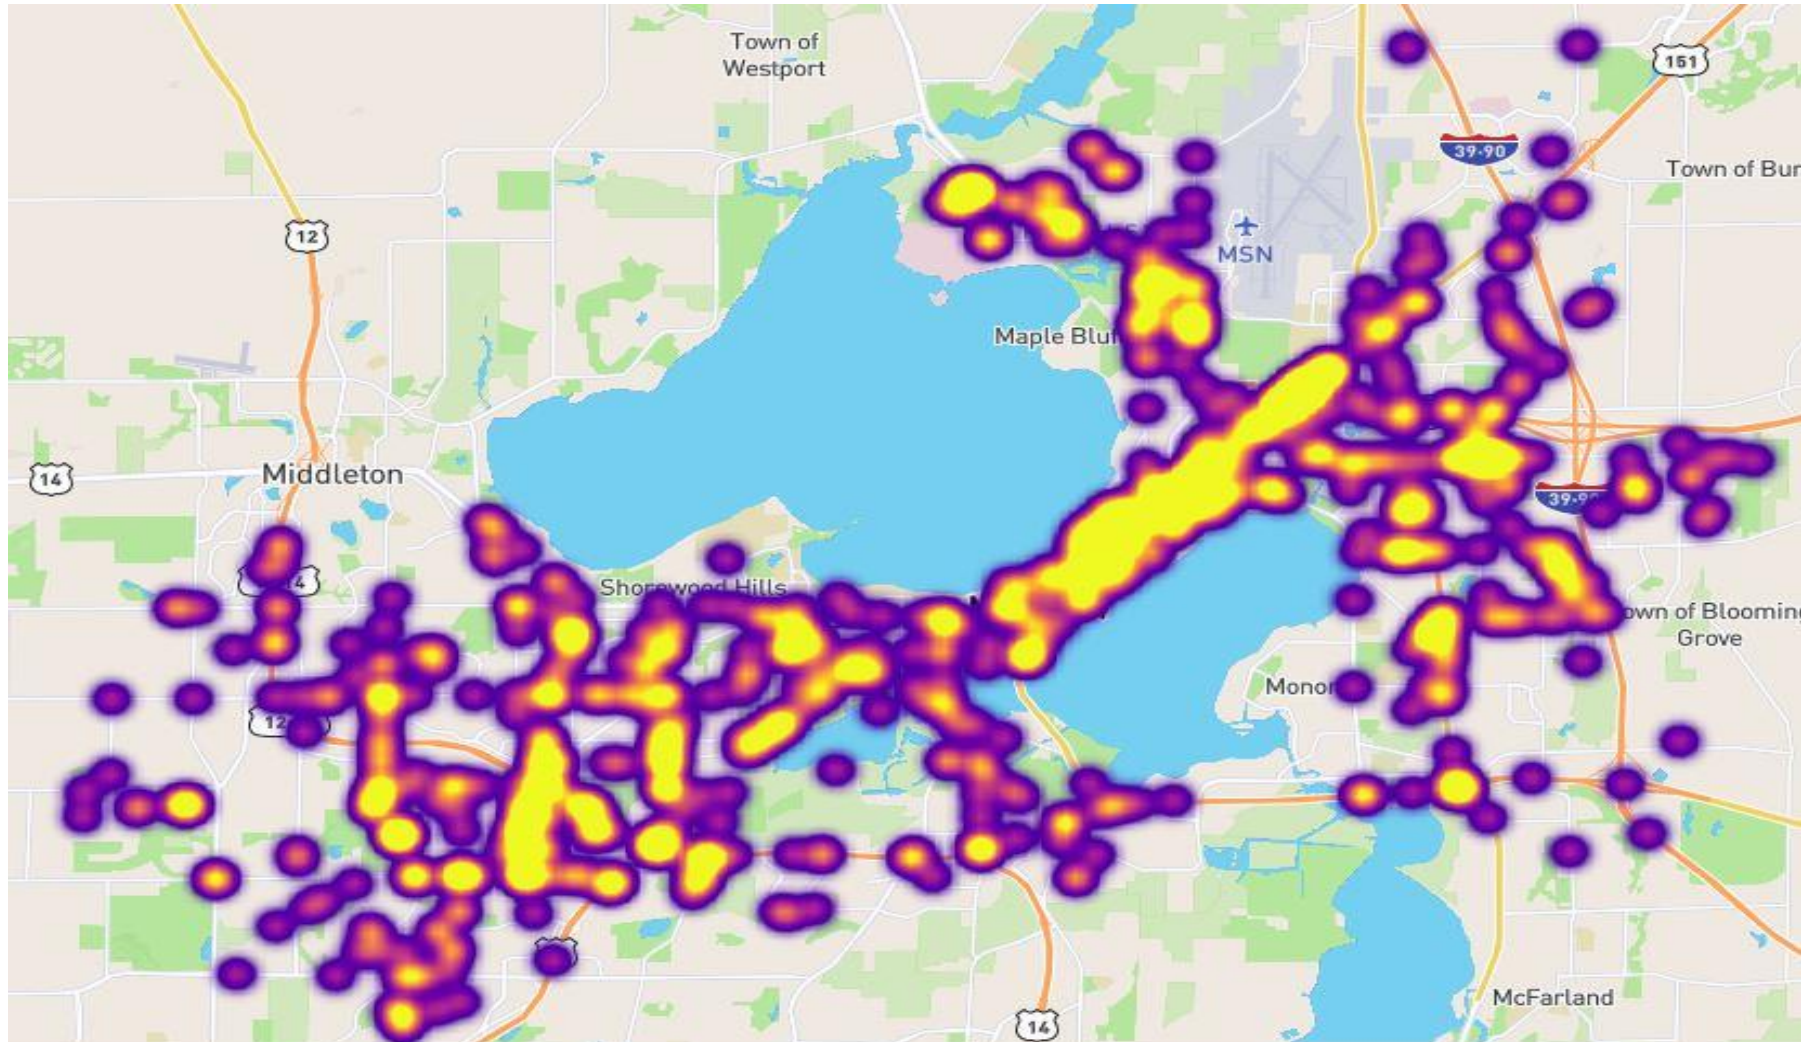

Citations

Causative Factors in Crashes

	Historical Averages	2021
Speed	23%	41%
Alcohol/Drug	26%	18%
Seatbelt	23%	24%
Distracted	9%	24%
Pedestrian/Bike	31%	59%

2021 Hazardous Moving Violations

Hazardous Violation	Citations
SPEEDING	3409
OMVWI (A)&(B)	735
STOP & GO	573
FOLLOW TOO CLOSE	318
INATTENTIVE	291
RIGHT OF WAY (M.V.)	284
PASS/TURNING MVMT	283
DEVIATING	224
ALL OTHERS	156
FAILURE TO CONTROL	124
WRONG WAY	117
RECKLESS	112
ARTERIAL	89
RIGHT OF WAY (PED.)	55
UNSAFE BACKING	35
BIKE/PED	17
DIRECTIONAL SIGNAL	2
Total Hazardous Citations	6824

Citations and Warnings (2017 – Present)

Chart Title

Citations and Warnings

Hazardous vs Non-Hazardous Citations

2019

■ Hazardous Citations ■ Non-Hazardous Citations

2020

■ Hazardous Citations ■ Non-Hazardous Citations

2021

■ Haz Citations ■ Non-Haz Citations

Traffic Complaints – 2021 City-wide

East Washington Ave

E Wash – Serious & Fatal Crashes by Year

E Wash – Serious & Fatal Crashes

Percentage City-Wide

E Wash – Serious & Fatal Injuries by Quarter