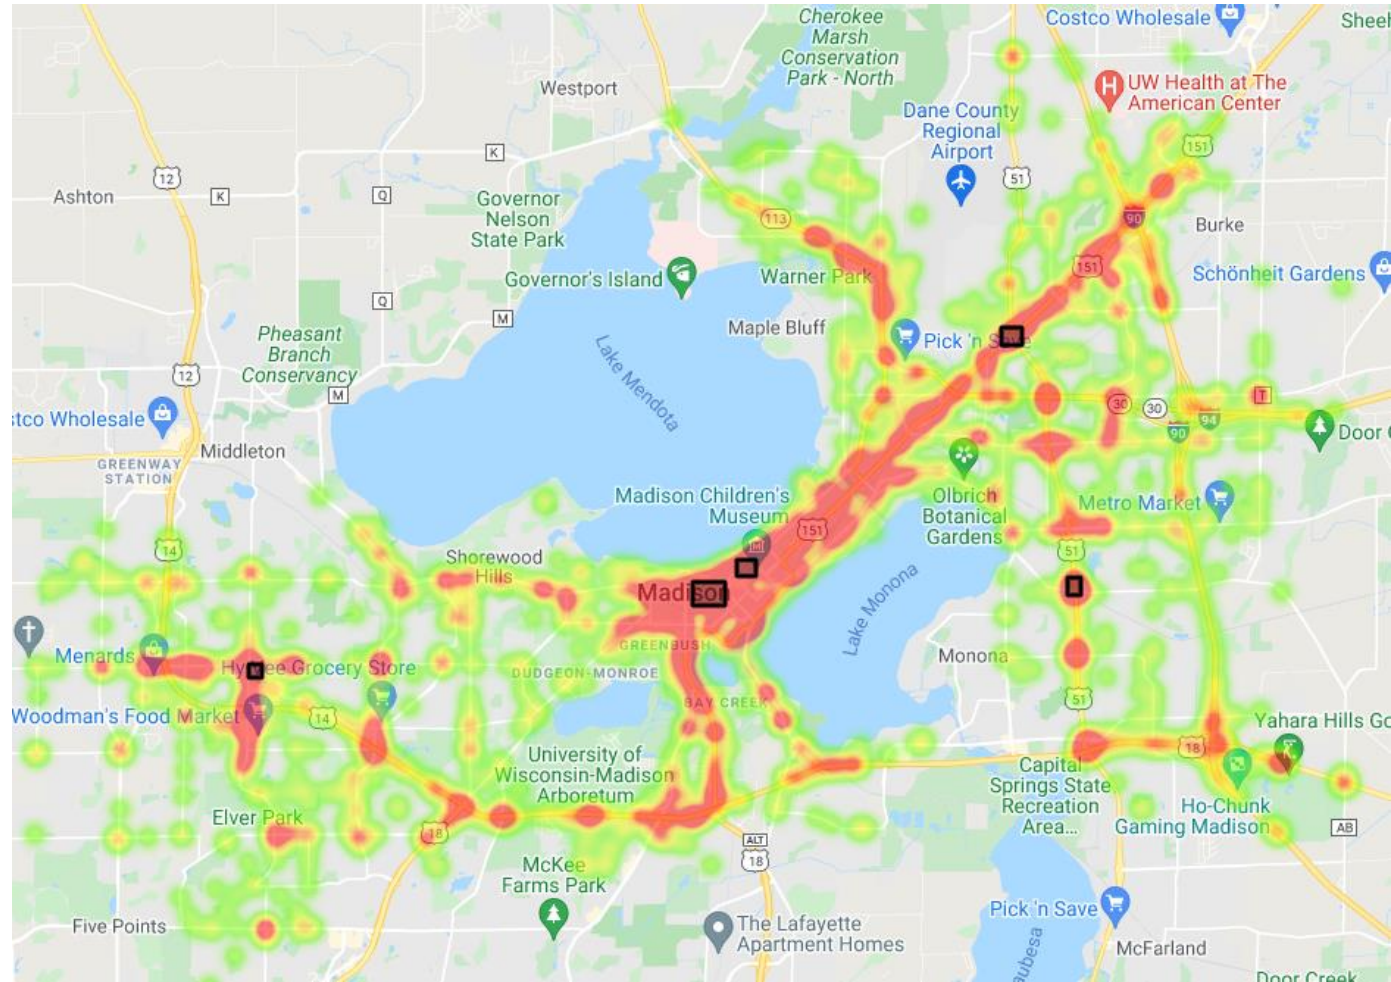

Citations

Causative Factors in Crashes

	Historical Averages	2021
Speed	23%	41%
Alcohol/Drug	26%	18%
Seatbelt	23%	24%
Distracted	9%	24%
Pedestrian/Bike	31%	59%

2021 Hazardous Moving Violations

Hazardous Violation	Citations
SPEEDING	3409
OMVWI (A)&(B)	735
STOP & GO	573
FOLLOW TOO CLOSE	318
INATTENTIVE	291
RIGHT OF WAY (M.V.)	284
PASS/TURNING MVMT	283
DEVIATING	224
ALL OTHERS	156
FAILURE TO CONTROL	124
WRONG WAY	117
RECKLESS	112
ARTERIAL	89
RIGHT OF WAY (PED.)	55
UNSAFE BACKING	35
BIKE/PED	17
DIRECTIONAL SIGNAL	2
Total Hazardous Citations	6824

Citations and Warnings (2017 – Present)

Chart Title

Citations and Warnings

Hazardous vs Non-Hazardous Citations

2019

■ Hazardous Citations ■ Non-Hazardous Citations

2020

■ Hazardous Citations ■ Non-Hazardous Citations

2021

■ Haz Citations ■ Non-Haz Citations

Traffic Complaints – 2021 City-wide

East Washington Ave

E Wash – Serious & Fatal Crashes by Year

E Wash – Serious & Fatal Crashes

Percentage City-Wide

E Wash – Serious & Fatal Injuries by Quarter