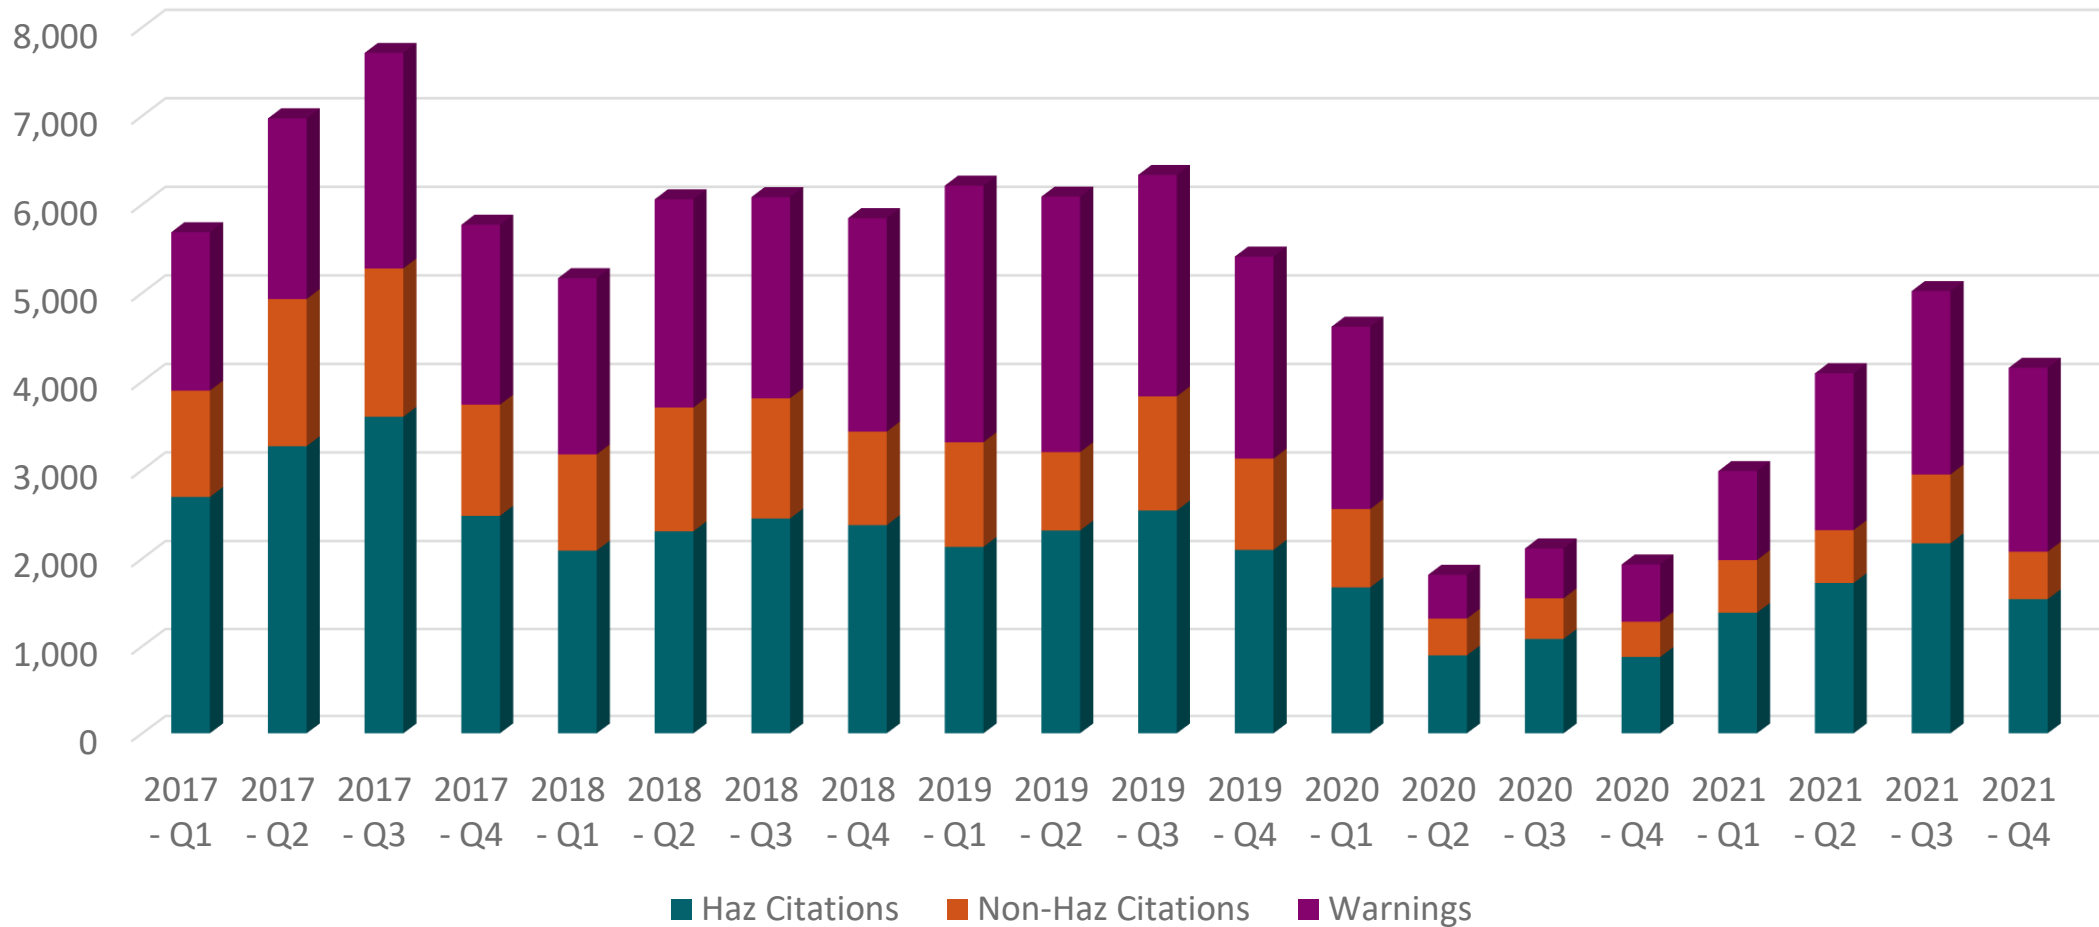

Citations

Causative Factors in Crashes

	Historical Averages	2021
Speed	23%	41%
Alcohol/Drug	26%	18%
Seatbelt	23%	24%
Distracted	9%	24%
Pedestrian/Bike	31%	59%

2021 Hazardous Moving Violations

Hazardous Violation	Citations
SPEEDING	3409
OMVWI (A)&(B)	735
STOP & GO	573
FOLLOW TOO CLOSE	318
INATTENTIVE	291
RIGHT OF WAY (M.V.)	284
PASS/TURNING MVMT	283
DEVIATING	224
ALL OTHERS	156
FAILURE TO CONTROL	124
WRONG WAY	117
RECKLESS	112
ARTERIAL	89
RIGHT OF WAY (PED.)	55
UNSAFE BACKING	35
BIKE/PED	17
DIRECTIONAL SIGNAL	2
Total Hazardous Citations	6824

Citations and Warnings (2017 – Present)

Chart Title

Citations and Warnings

Hazardous vs Non-Hazardous Citations

2019

■ Hazardous Citations ■ Non-Hazardous Citations

2020

■ Hazardous Citations ■ Non-Hazardous Citations