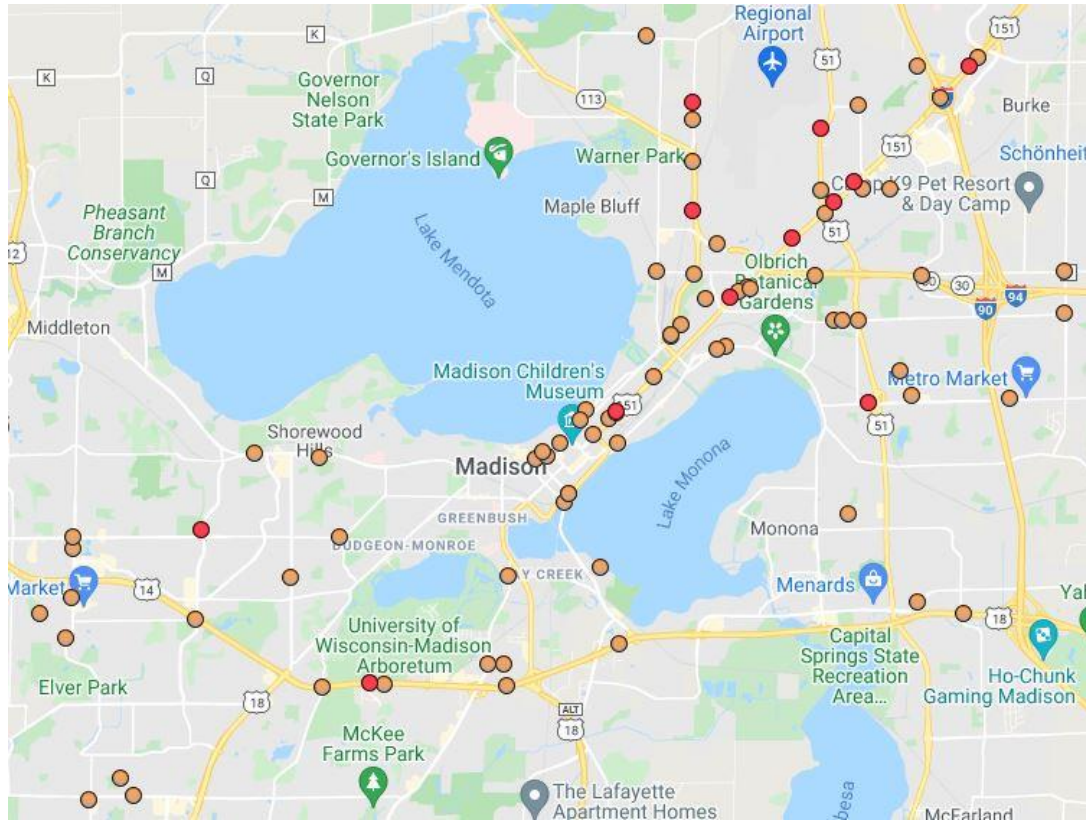

Quarterly Report to Transportation Commission

February 9, 2022 (2021 Q4 Report)

2021 Traffic Enforcement Goals

1. Focus on Hazardous Moving Violations
 1. De-emphasize non-hazardous violations and support alternative outcomes (i.e. warnings)
2. Focus on High Injury Network
3. Supporting school zone safety
4. Responsive to citizen complaints

Traffic Grant Corridors / Temp HIN (DRAFT)

2021 YTD Fatal & Serious Crash Locations

Serious and Fatal Injuries

Serious and Fatal Crashes

Injuries & Fatalities
by Quarter

Crashes and Citations for 2021

Crashes: Injury & Fatal

Citations

Causative Factors in Crashes

	Historical Averages	2021
Speed	23%	41%
Alcohol/Drug	26%	18%
Seatbelt	23%	24%
Distracted	9%	24%
Pedestrian/Bike	31%	59%

2021 Hazardous Moving Violations

Hazardous Violation	Citations
SPEEDING	3409
OMVWI (A)&(B)	735
STOP & GO	573
FOLLOW TOO CLOSE	318
INATTENTIVE	291
RIGHT OF WAY (M.V.)	284
PASS/TURNING MVMT	283
DEVIATING	224
ALL OTHERS	156
FAILURE TO CONTROL	124
WRONG WAY	117
RECKLESS	112
ARTERIAL	89
RIGHT OF WAY (PED.)	55
UNSAFE BACKING	35
BIKE/PED	17
DIRECTIONAL SIGNAL	2
Total Hazardous Citations	6824

2021

■ Haz Citations ■ Non-Haz Citations

Traffic Complaints – 2021 City-wide

East Washington Ave

E Wash – Serious & Fatal Crashes by Year

E Wash – Serious & Fatal Crashes

Percentage City-Wide

E Wash – Serious & Fatal Injuries by Quarter