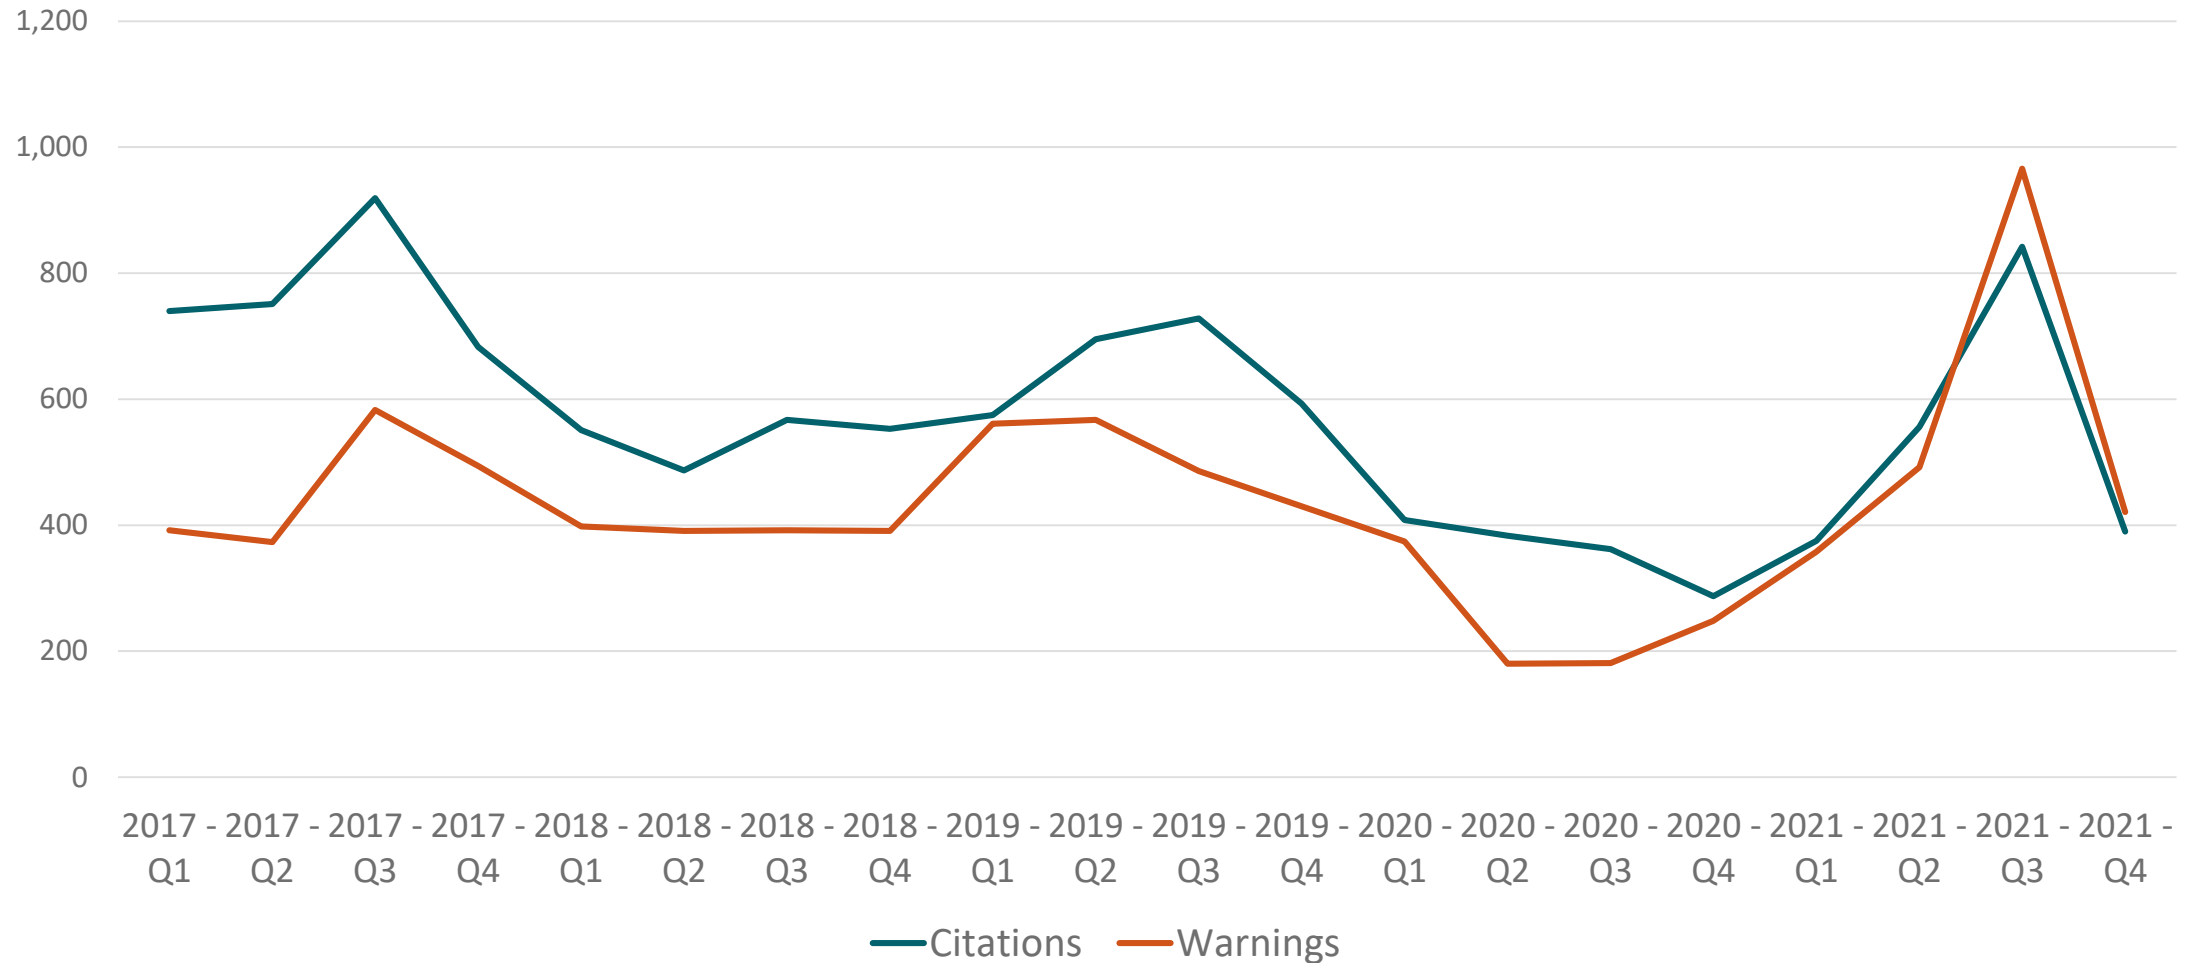

E Wash – Citations & Warnings by Quarter