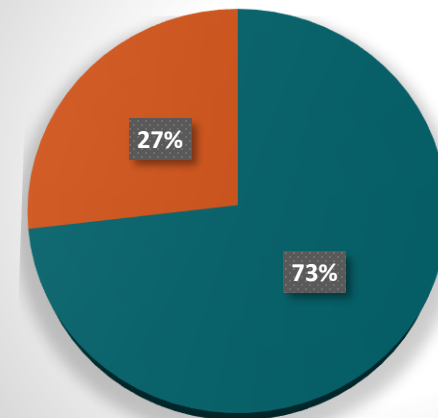

Citations

Causative Factors in Crashes

	Historical Averages	2021
Speed	23%	41%
Alcohol/Drug	26%	18%
Seatbelt	23%	24%
Distracted	9%	24%
Pedestrian/Bike	31%	59%

2021 Hazardous Moving Violations

Hazardous Violation	Citations
SPEEDING	3409
OMVWI (A)&(B)	735
STOP & GO	573
FOLLOW TOO CLOSE	318
INATTENTIVE	291
RIGHT OF WAY (M.V.)	284
PASS/TURNING MVMT	283
DEVIATING	224
ALL OTHERS	156
FAILURE TO CONTROL	124
WRONG WAY	117
RECKLESS	112
ARTERIAL	89
RIGHT OF WAY (PED.)	55
UNSAFE BACKING	35
BIKE/PED	17
DIRECTIONAL SIGNAL	2
Total Hazardous Citations	6824

Citations and Warnings (2017 – Present)

Chart Title

Citations and Warnings

Hazardous vs Non-Hazardous Citations

2019

■ Hazardous Citations ■ Non-Hazardous Citations

2020

■ Hazardous Citations ■ Non-Hazardous Citations

2021

■ Haz Citations ■ Non-Haz Citations

Traffic Complaints – 2021 City-wide

East Washington Ave

E Wash – Serious & Fatal Crashes by Year

E Wash – Serious & Fatal Crashes

Percentage City-Wide

E Wash – Serious & Fatal Injuries by Quarter