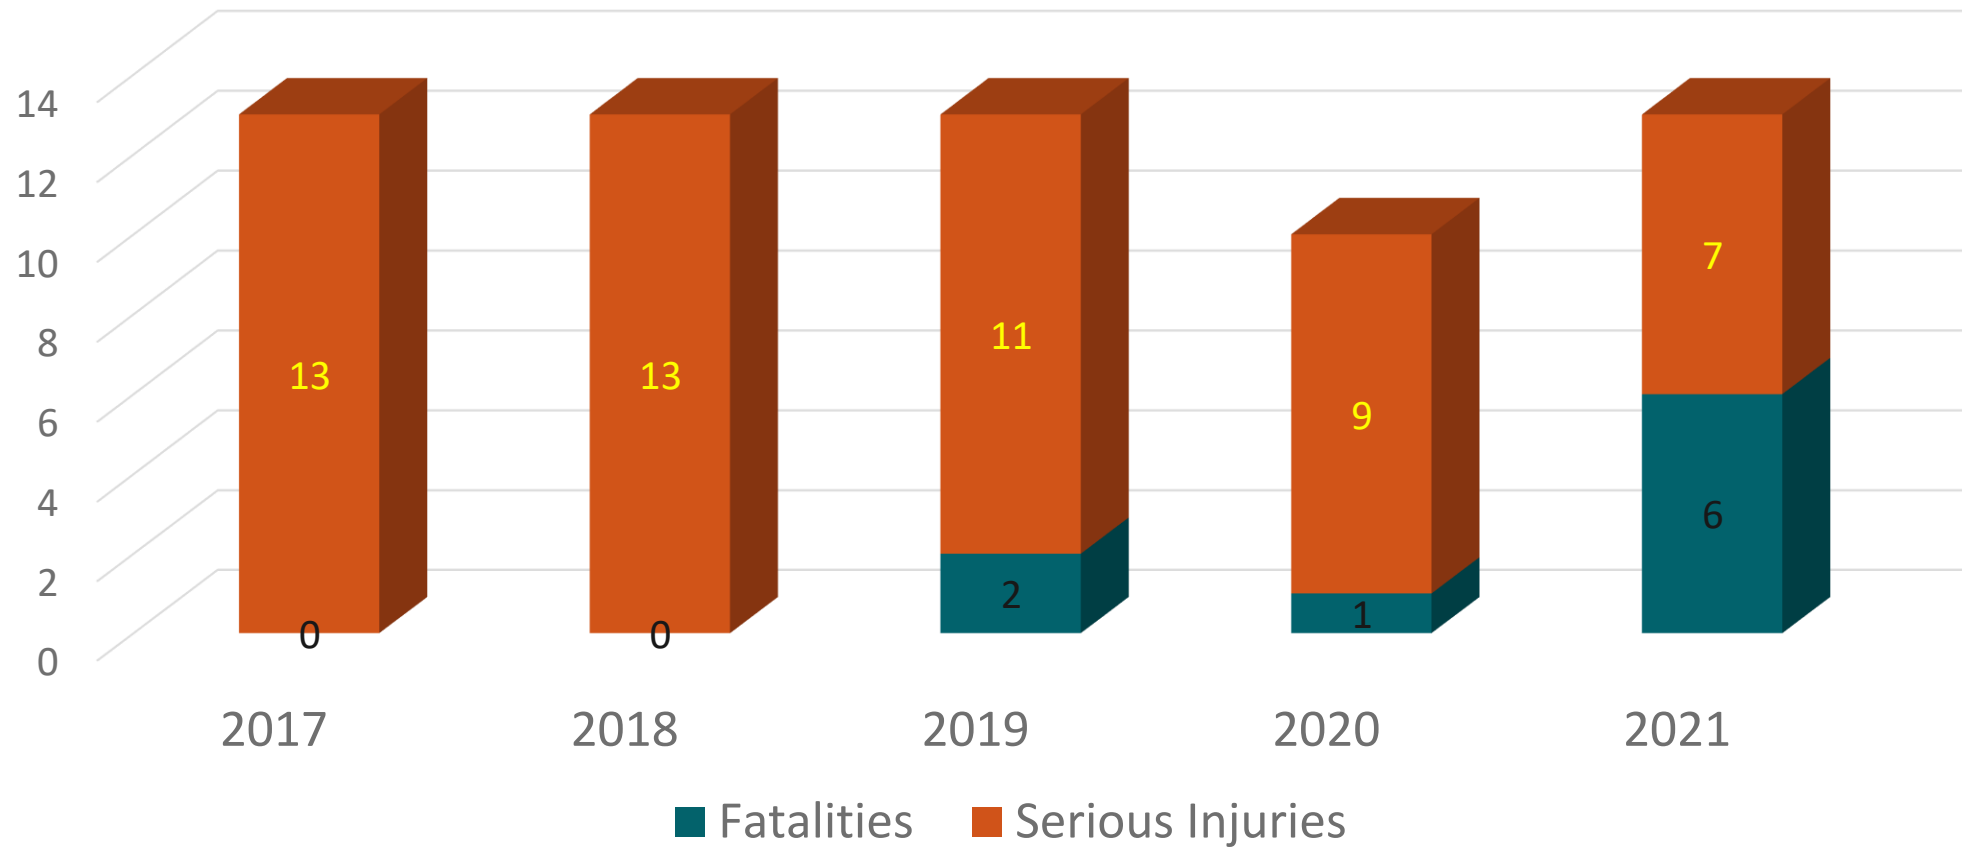

Citations

Causative Factors in Crashes

	Historical Averages	2021
Speed	23%	41%
Alcohol/Drug	26%	18%
Seatbelt	23%	24%
Distracted	9%	24%
Pedestrian/Bike	31%	59%

2021 Hazardous Moving Violations

Hazardous Violation	Citations
SPEEDING	3409
OMVWI (A)&(B)	735
STOP & GO	573
FOLLOW TOO CLOSE	318
INATTENTIVE	291
RIGHT OF WAY (M.V.)	284
PASS/TURNING MVMT	283
DEVIATING	224
ALL OTHERS	156
FAILURE TO CONTROL	124
WRONG WAY	117
RECKLESS	112
ARTERIAL	89
RIGHT OF WAY (PED.)	55
UNSAFE BACKING	35
BIKE/PED	17
DIRECTIONAL SIGNAL	2
Total Hazardous Citations	6824

2021

■ Haz Citations ■ Non-Haz Citations

Traffic Complaints – 2021 City-wide

East Washington Ave

E Wash – Serious & Fatal Crashes by Year

E Wash – Serious & Fatal Crashes

Percentage City-Wide

E Wash – Serious & Fatal Injuries by Quarter