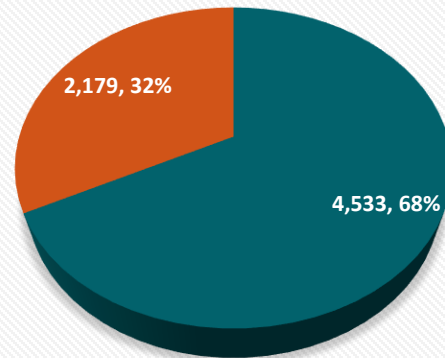

Citations

Causative Factors in Crashes

	Historical Averages	2021
Speed	23%	41%
Alcohol/Drug	26%	18%
Seatbelt	23%	24%
Distracted	9%	24%
Pedestrian/Bike	31%	59%

2021 Hazardous Moving Violations

Hazardous Violation	Citations
SPEEDING	3409
OMVWI (A)&(B)	735
STOP & GO	573
FOLLOW TOO CLOSE	318
INATTENTIVE	291
RIGHT OF WAY (M.V.)	284
PASS/TURNING MVMT	283
DEVIATING	224
ALL OTHERS	156
FAILURE TO CONTROL	124
WRONG WAY	117
RECKLESS	112
ARTERIAL	89
RIGHT OF WAY (PED.)	55
UNSAFE BACKING	35
BIKE/PED	17
DIRECTIONAL SIGNAL	2
Total Hazardous Citations	6824

Citations and Warnings (2017 – Present)

Chart Title

Citations and Warnings

Hazardous vs Non-Hazardous Citations

2019

■ Hazardous Citations ■ Non-Hazardous Citations

2020

■ Hazardous Citations ■ Non-Hazardous Citations

2021

■ Haz Citations ■ Non-Haz Citations

Traffic Complaints – 2021 City-wide

East Washington Ave

E Wash – Serious & Fatal Crashes by Year

E Wash – Serious & Fatal Crashes

Percentage City-Wide

E Wash – Serious & Fatal Injuries by Quarter