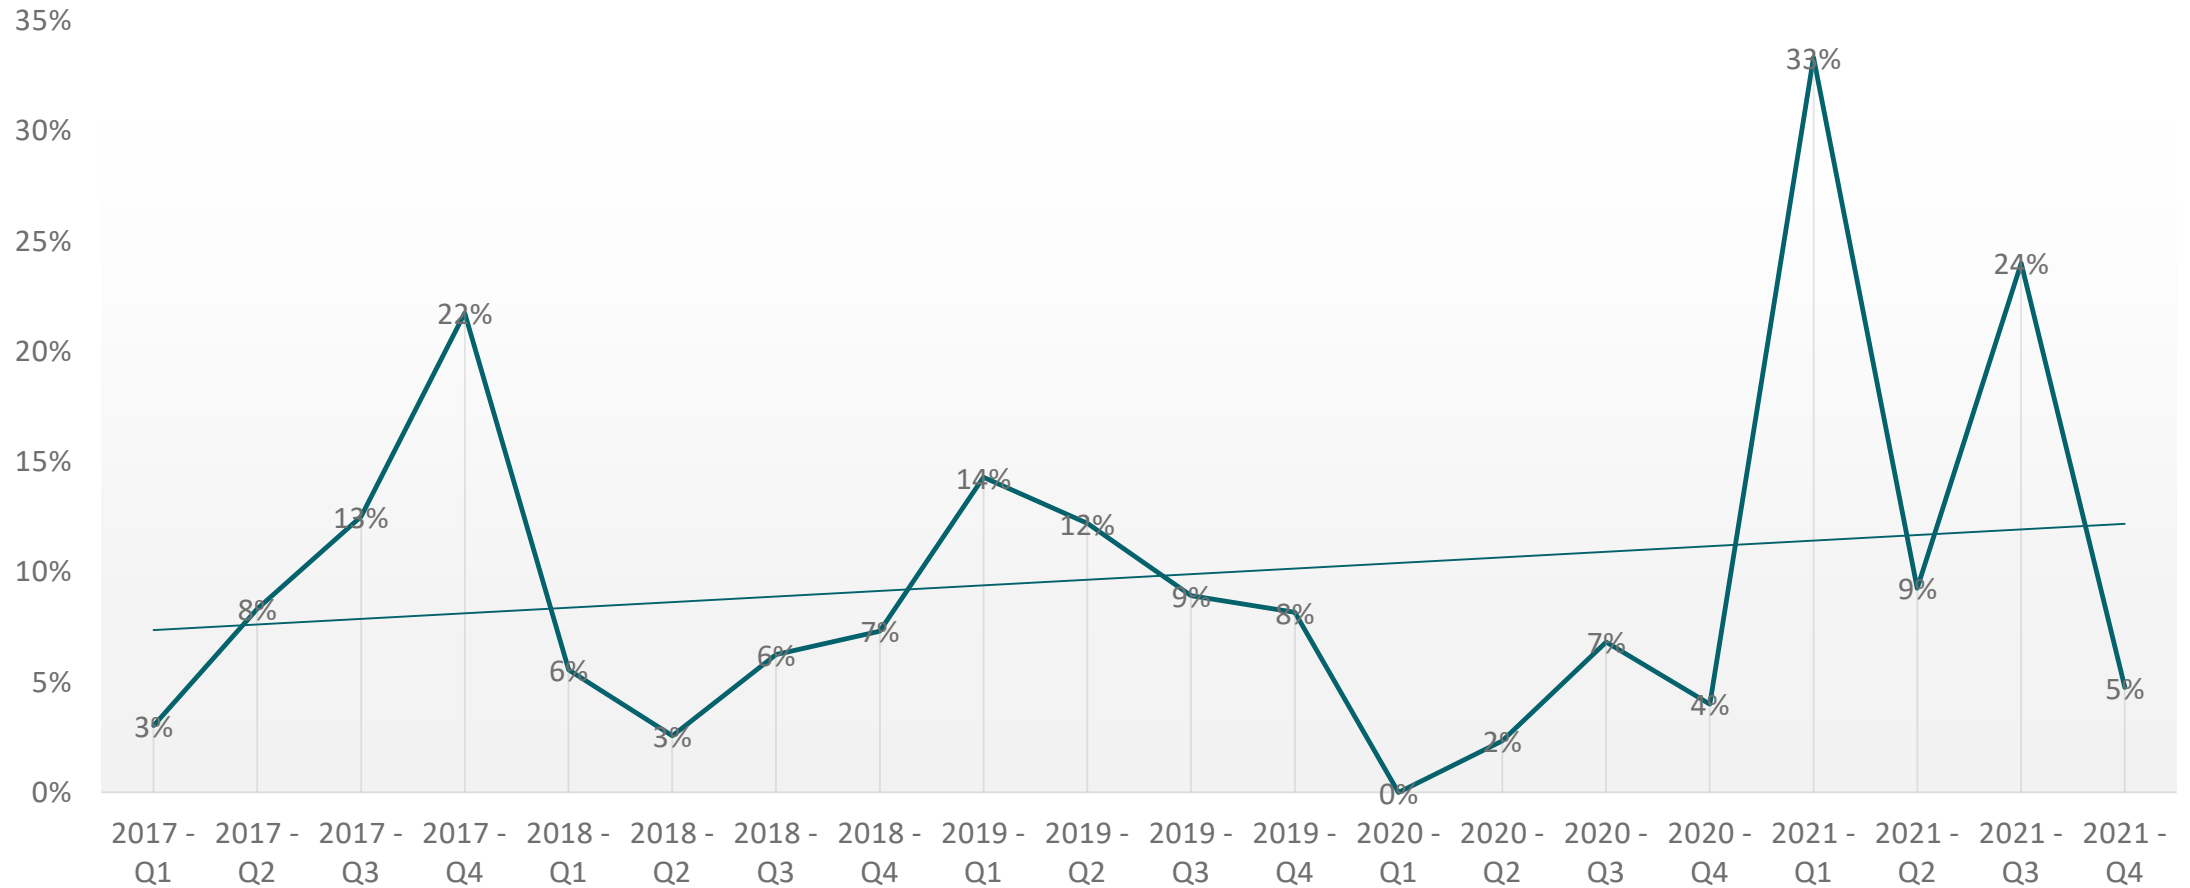

Citations

Causative Factors in Crashes

	Historical Averages	2021
Speed	23%	41%
Alcohol/Drug	26%	18%
Seatbelt	23%	24%
Distracted	9%	24%
Pedestrian/Bike	31%	59%

2021 Hazardous Moving Violations

Hazardous Violation	Citations
SPEEDING	3409
OMVWI (A)&(B)	735
STOP & GO	573
FOLLOW TOO CLOSE	318
INATTENTIVE	291
RIGHT OF WAY (M.V.)	284
PASS/TURNING MVMT	283
DEVIATING	224
ALL OTHERS	156
FAILURE TO CONTROL	124
WRONG WAY	117
RECKLESS	112
ARTERIAL	89
RIGHT OF WAY (PED.)	55
UNSAFE BACKING	35
BIKE/PED	17
DIRECTIONAL SIGNAL	2
Total Hazardous Citations	6824

Citations and Warnings (2017 – Present)

Chart Title

Citations and Warnings

Hazardous vs Non-Hazardous Citations

2019

■ Hazardous Citations ■ Non-Hazardous Citations

2020

■ Hazardous Citations ■ Non-Hazardous Citations

2021

■ Haz Citations ■ Non-Haz Citations

Traffic Complaints – 2021 City-wide

East Washington Ave

E Wash – Serious & Fatal Crashes by Year

E Wash – Serious & Fatal Crashes

Percentage City-Wide

E Wash – Serious & Fatal Injuries by Quarter