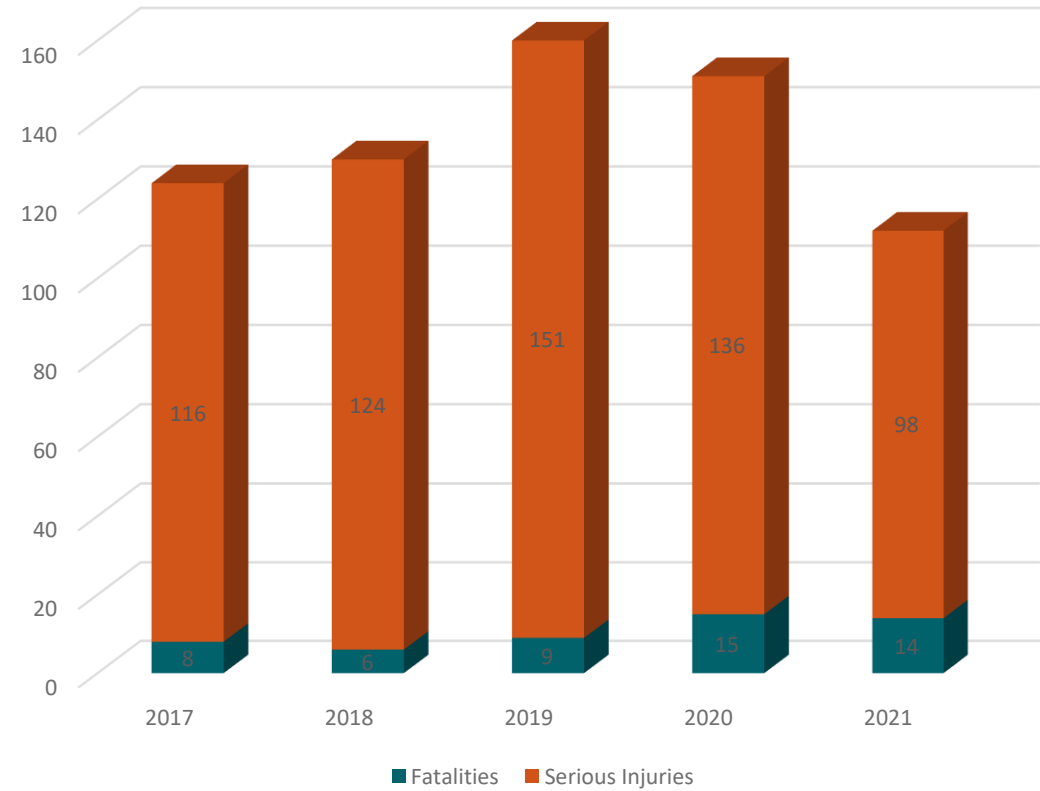

Quarterly Report to Transportation Commission

February 9, 2022 (2021 Q4 Report)

2021 Traffic Enforcement Goals

1. Focus on Hazardous Moving Violations
 1. De-emphasize non-hazardous violations and support alternative outcomes (i.e. warnings)
2. Focus on High Injury Network
3. Supporting school zone safety
4. Responsive to citizen complaints

Traffic Grant Corridors / Temp HIN (DRAFT)

2021 YTD Fatal & Serious Crash Locations

Serious and Fatal Injuries

Serious and Fatal Crashes

Injuries & Fatalities
by Quarter

Crashes and Citations for 2021

Crashes: Injury & Fatal

Citations

Causative Factors in Crashes

	Historical Averages	2021
Speed	23%	41%
Alcohol/Drug	26%	18%
Seatbelt	23%	24%
Distracted	9%	24%
Pedestrian/Bike	31%	59%

2021 Hazardous Moving Violations

Hazardous Violation	Citations
SPEEDING	3409
OMVWI (A)&(B)	735
STOP & GO	573
FOLLOW TOO CLOSE	318
INATTENTIVE	291
RIGHT OF WAY (M.V.)	284
PASS/TURNING MVMT	283
DEVIATING	224
ALL OTHERS	156
FAILURE TO CONTROL	124
WRONG WAY	117
RECKLESS	112
ARTERIAL	89
RIGHT OF WAY (PED.)	55
UNSAFE BACKING	35
BIKE/PED	17
DIRECTIONAL SIGNAL	2
Total Hazardous Citations	6824