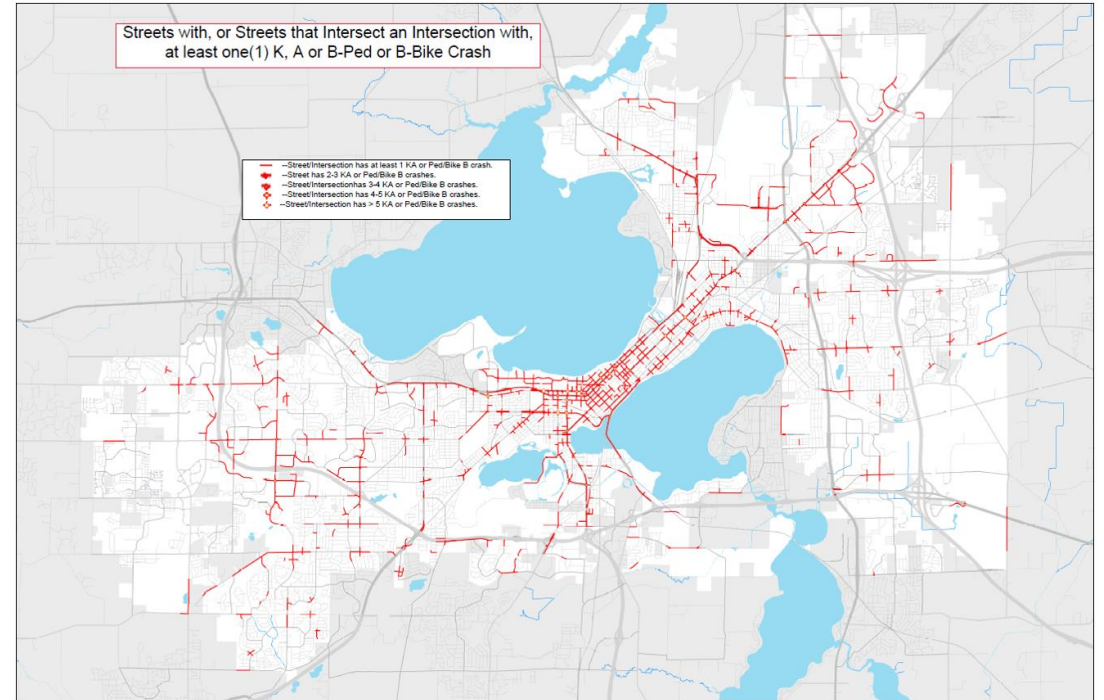

Quarterly Report to Transportation Commission

February 9, 2022 (2021 Q4 Report)

2021 Traffic Enforcement Goals

1. Focus on Hazardous Moving Violations
 1. De-emphasize non-hazardous violations and support alternative outcomes (i.e. warnings)
2. Focus on High Injury Network
3. Supporting school zone safety
4. Responsive to citizen complaints

Traffic Grant Corridors / Temp HIN (DRAFT)

2021 YTD Fatal & Serious Crash Locations

Serious and Fatal Injuries

Serious and Fatal Crashes

Injuries & Fatalities
by Quarter

Crashes and Citations for 2021

Crashes: Injury & Fatal

Citations

Causative Factors in Crashes

	Historical Averages	2021
Speed	23%	41%
Alcohol/Drug	26%	18%
Seatbelt	23%	24%
Distracted	9%	24%
Pedestrian/Bike	31%	59%

2021 Hazardous Moving Violations

Hazardous Violation	Citations
SPEEDING	3409
OMVWI (A)&(B)	735
STOP & GO	573
FOLLOW TOO CLOSE	318
INATTENTIVE	291
RIGHT OF WAY (M.V.)	284
PASS/TURNING MVMT	283
DEVIATING	224
ALL OTHERS	156
FAILURE TO CONTROL	124
WRONG WAY	117
RECKLESS	112
ARTERIAL	89
RIGHT OF WAY (PED.)	55
UNSAFE BACKING	35
BIKE/PED	17
DIRECTIONAL SIGNAL	2
Total Hazardous Citations	6824