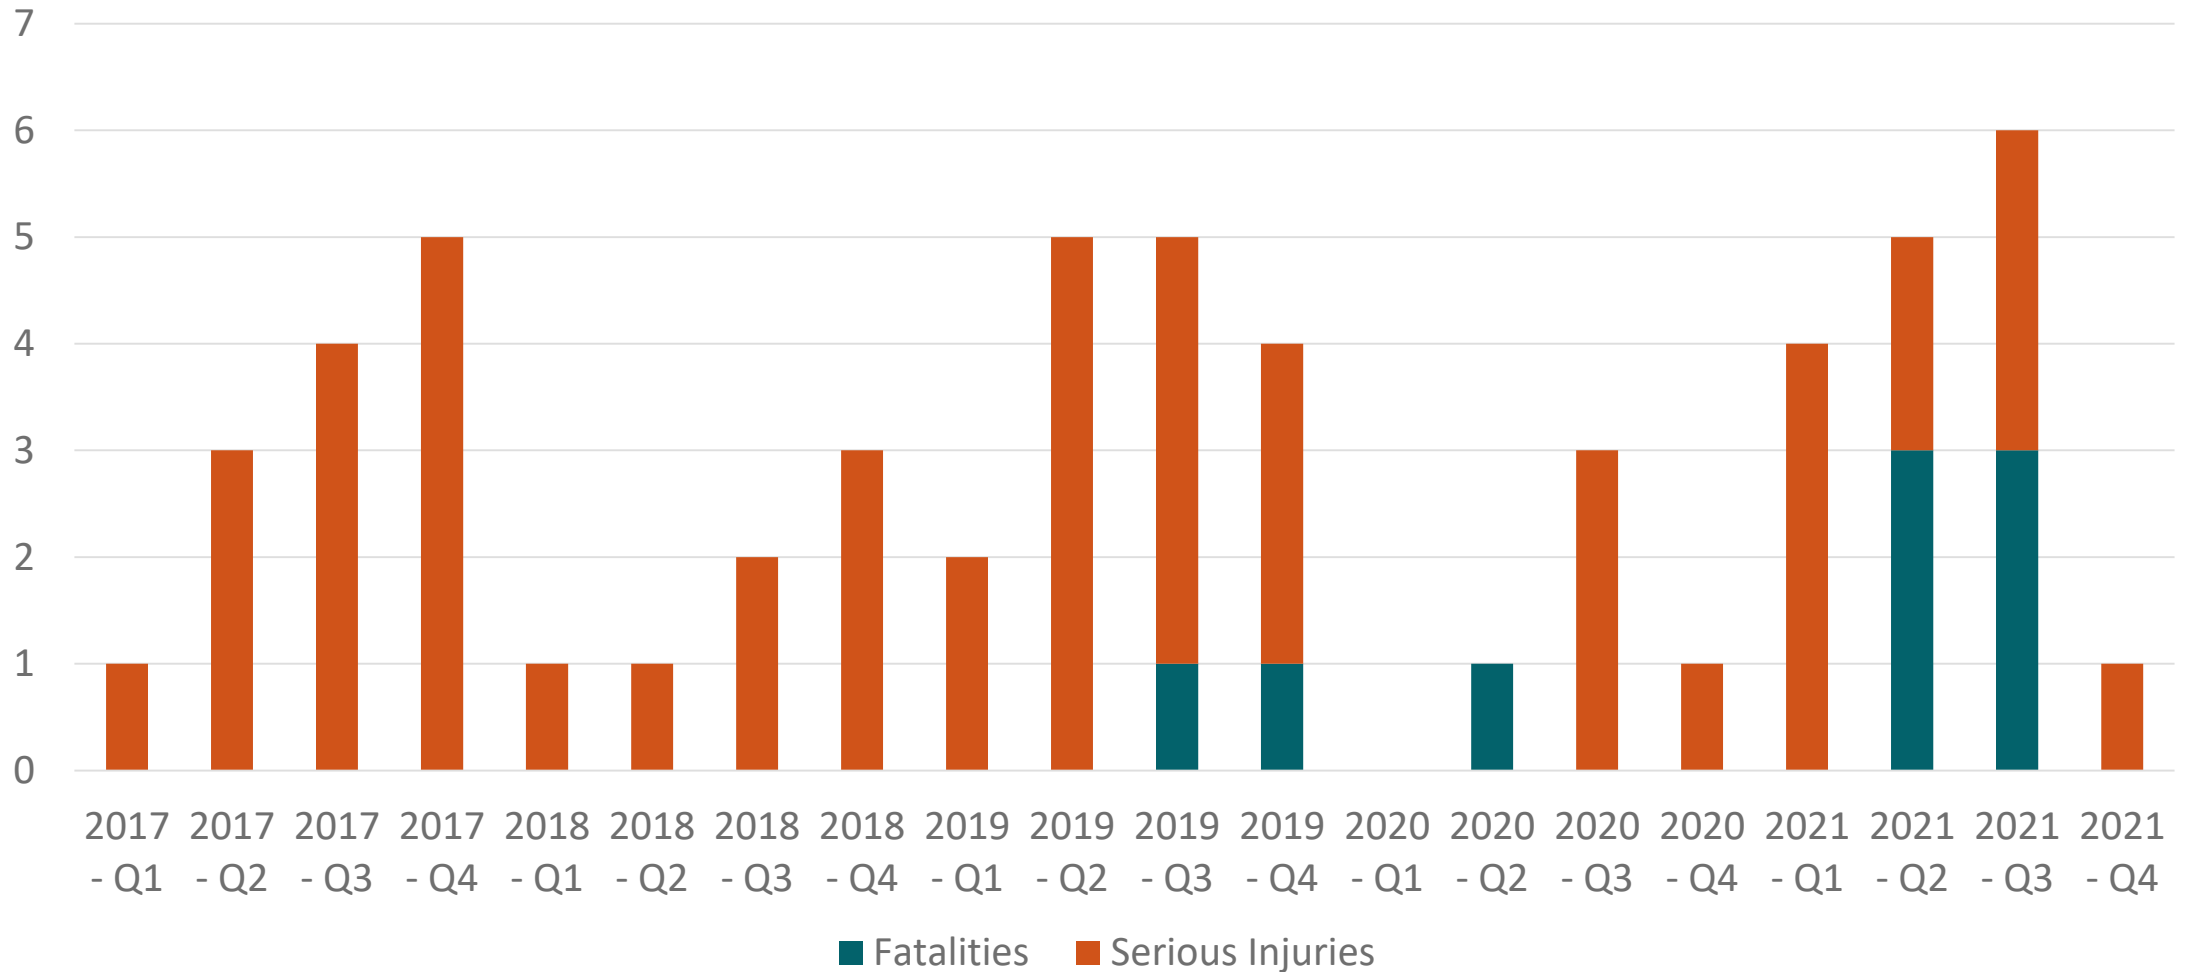

E Wash – Serious & Fatal Injuries by Quarter