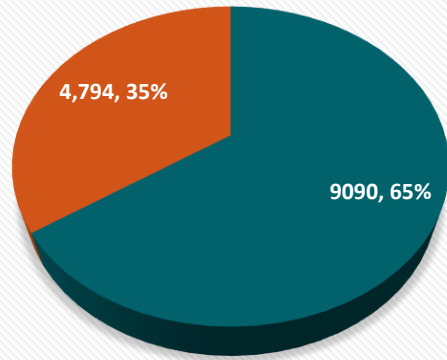

Citations

Causative Factors in Crashes

	Historical Averages	2021
Speed	23%	41%
Alcohol/Drug	26%	18%
Seatbelt	23%	24%
Distracted	9%	24%
Pedestrian/Bike	31%	59%

2021 Hazardous Moving Violations

Hazardous Violation	Citations
SPEEDING	3409
OMVWI (A)&(B)	735
STOP & GO	573
FOLLOW TOO CLOSE	318
INATTENTIVE	291
RIGHT OF WAY (M.V.)	284
PASS/TURNING MVMT	283
DEVIATING	224
ALL OTHERS	156
FAILURE TO CONTROL	124
WRONG WAY	117
RECKLESS	112
ARTERIAL	89
RIGHT OF WAY (PED.)	55
UNSAFE BACKING	35
BIKE/PED	17
DIRECTIONAL SIGNAL	2
Total Hazardous Citations	6824

Citations and Warnings (2017 – Present)

Chart Title

Citations and Warnings

Hazardous vs Non-Hazardous Citations

2019

■ Hazardous Citations ■ Non-Hazardous Citations

2020

■ Hazardous Citations ■ Non-Hazardous Citations

2021

■ Haz Citations ■ Non-Haz Citations

Traffic Complaints – 2021 City-wide

East Washington Ave

E Wash – Serious & Fatal Crashes by Year

E Wash – Serious & Fatal Crashes

Percentage City-Wide

E Wash – Serious & Fatal Injuries by Quarter