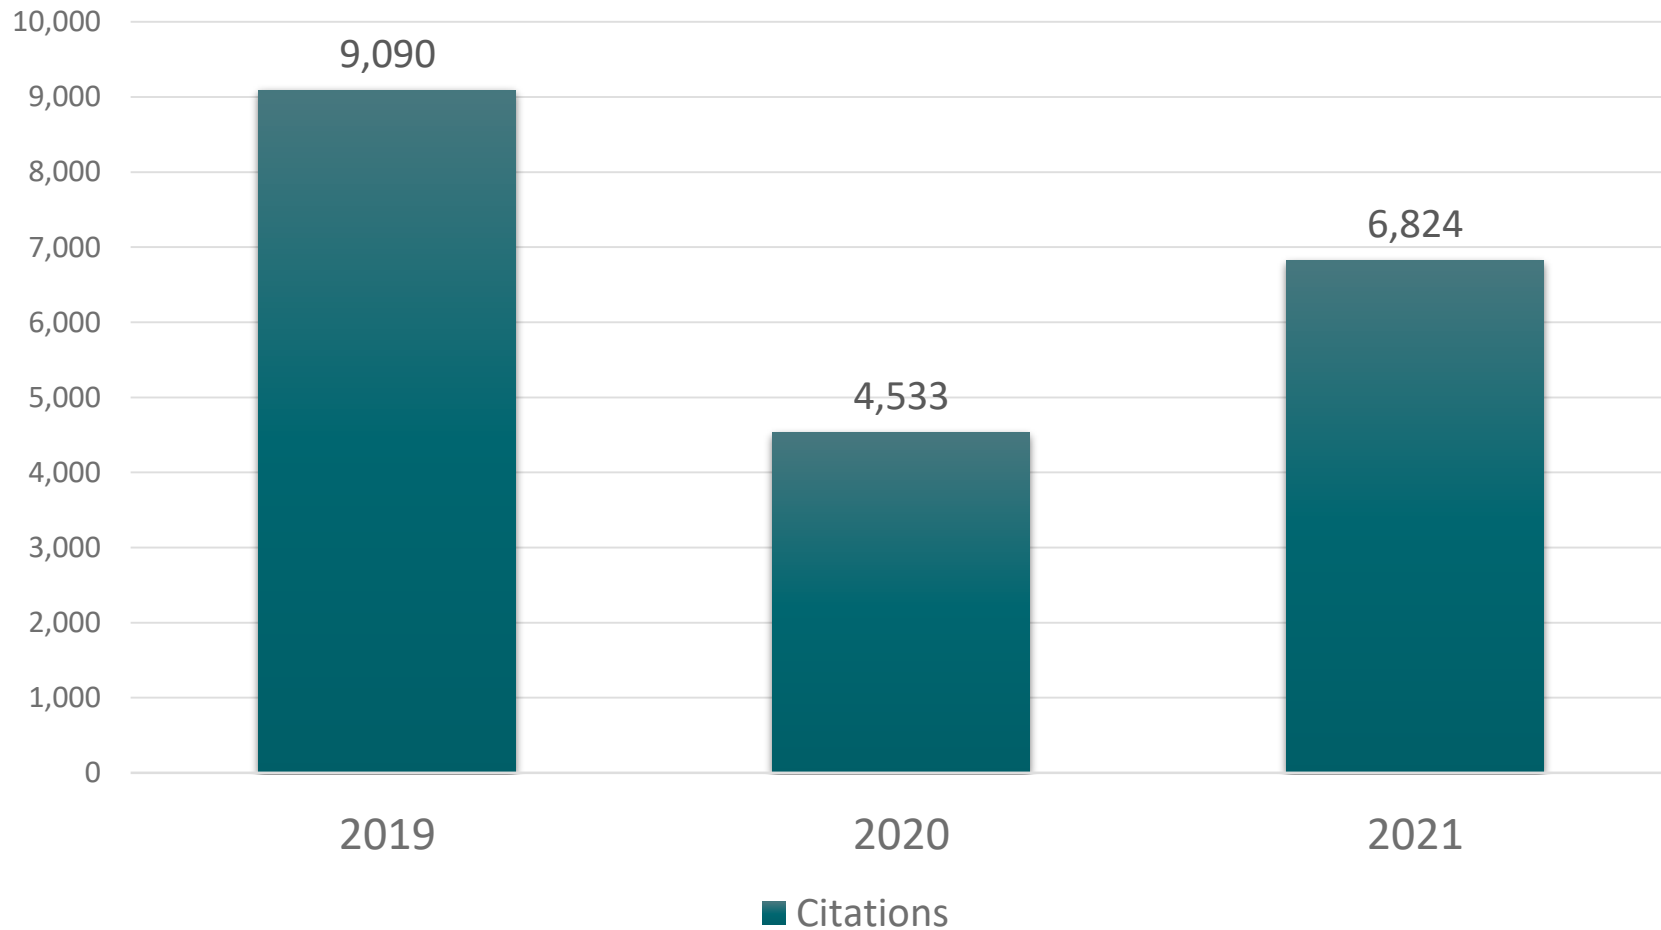

Traffic Grant Corridors / Temp HIN (DRAFT)

2021 YTD Fatal & Serious Crash Locations

Serious and Fatal Injuries

Serious and Fatal Crashes

Injuries & Fatalities
by Quarter

Crashes and Citations for 2021

Crashes: Injury & Fatal

Citations

Causative Factors in Crashes

	Historical Averages	2021
Speed	23%	41%
Alcohol/Drug	26%	18%
Seatbelt	23%	24%
Distracted	9%	24%
Pedestrian/Bike	31%	59%

2021 Hazardous Moving Violations

Hazardous Violation	Citations
SPEEDING	3409
OMVWI (A)&(B)	735
STOP & GO	573
FOLLOW TOO CLOSE	318
INATTENTIVE	291
RIGHT OF WAY (M.V.)	284
PASS/TURNING MVMT	283
DEVIATING	224
ALL OTHERS	156
FAILURE TO CONTROL	124
WRONG WAY	117
RECKLESS	112
ARTERIAL	89
RIGHT OF WAY (PED.)	55
UNSAFE BACKING	35
BIKE/PED	17
DIRECTIONAL SIGNAL	2
Total Hazardous Citations	6824

Citations and Warnings (2017 – Present)

Chart Title

Citations and Warnings

Hazardous vs Non-Hazardous Citations

2019

■ Hazardous Citations ■ Non-Hazardous Citations

2020

■ Hazardous Citations ■ Non-Hazardous Citations