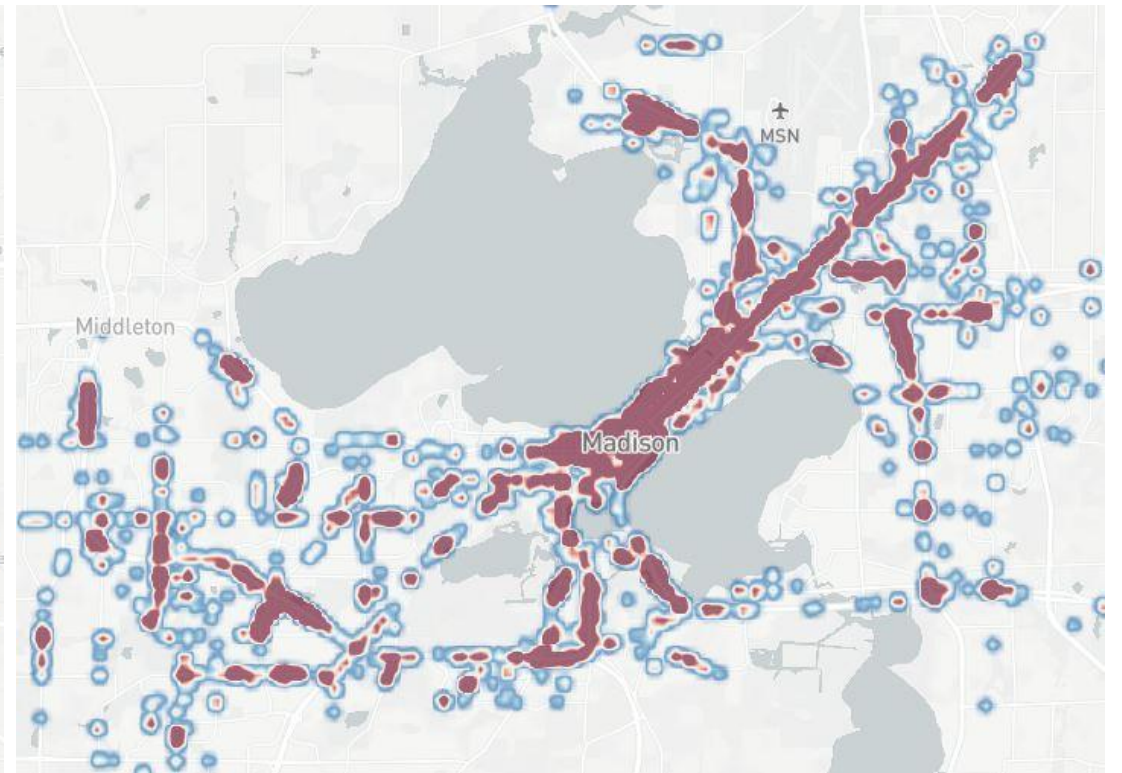

Quarterly Report to Transportation Commission

February 9, 2022 (2021 Q4 Report)

2021 Traffic Enforcement Goals

1. Focus on Hazardous Moving Violations
 1. De-emphasize non-hazardous violations and support alternative outcomes (i.e. warnings)
2. Focus on High Injury Network
3. Supporting school zone safety
4. Responsive to citizen complaints

Traffic Grant Corridors / Temp HIN (DRAFT)

2021 YTD Fatal & Serious Crash Locations

Serious and Fatal Injuries

Serious and Fatal Crashes

Injuries & Fatalities
by Quarter

Crashes and Citations for 2021

Crashes: Injury & Fatal

Citations

Causative Factors in Crashes

	Historical Averages	2021
Speed	23%	41%
Alcohol/Drug	26%	18%
Seatbelt	23%	24%
Distracted	9%	24%
Pedestrian/Bike	31%	59%

2021 Hazardous Moving Violations

Hazardous Violation	Citations
SPEEDING	3409
OMVWI (A)&(B)	735
STOP & GO	573
FOLLOW TOO CLOSE	318
INATTENTIVE	291
RIGHT OF WAY (M.V.)	284
PASS/TURNING MVMT	283
DEVIATING	224
ALL OTHERS	156
FAILURE TO CONTROL	124
WRONG WAY	117
RECKLESS	112
ARTERIAL	89
RIGHT OF WAY (PED.)	55
UNSAFE BACKING	35
BIKE/PED	17
DIRECTIONAL SIGNAL	2
Total Hazardous Citations	6824

2021

■ Haz Citations ■ Non-Haz Citations

Traffic Complaints – 2021 City-wide

East Washington Ave

E Wash – Serious & Fatal Crashes by Year

E Wash – Serious & Fatal Crashes

Percentage City-Wide

E Wash – Serious & Fatal Injuries by Quarter