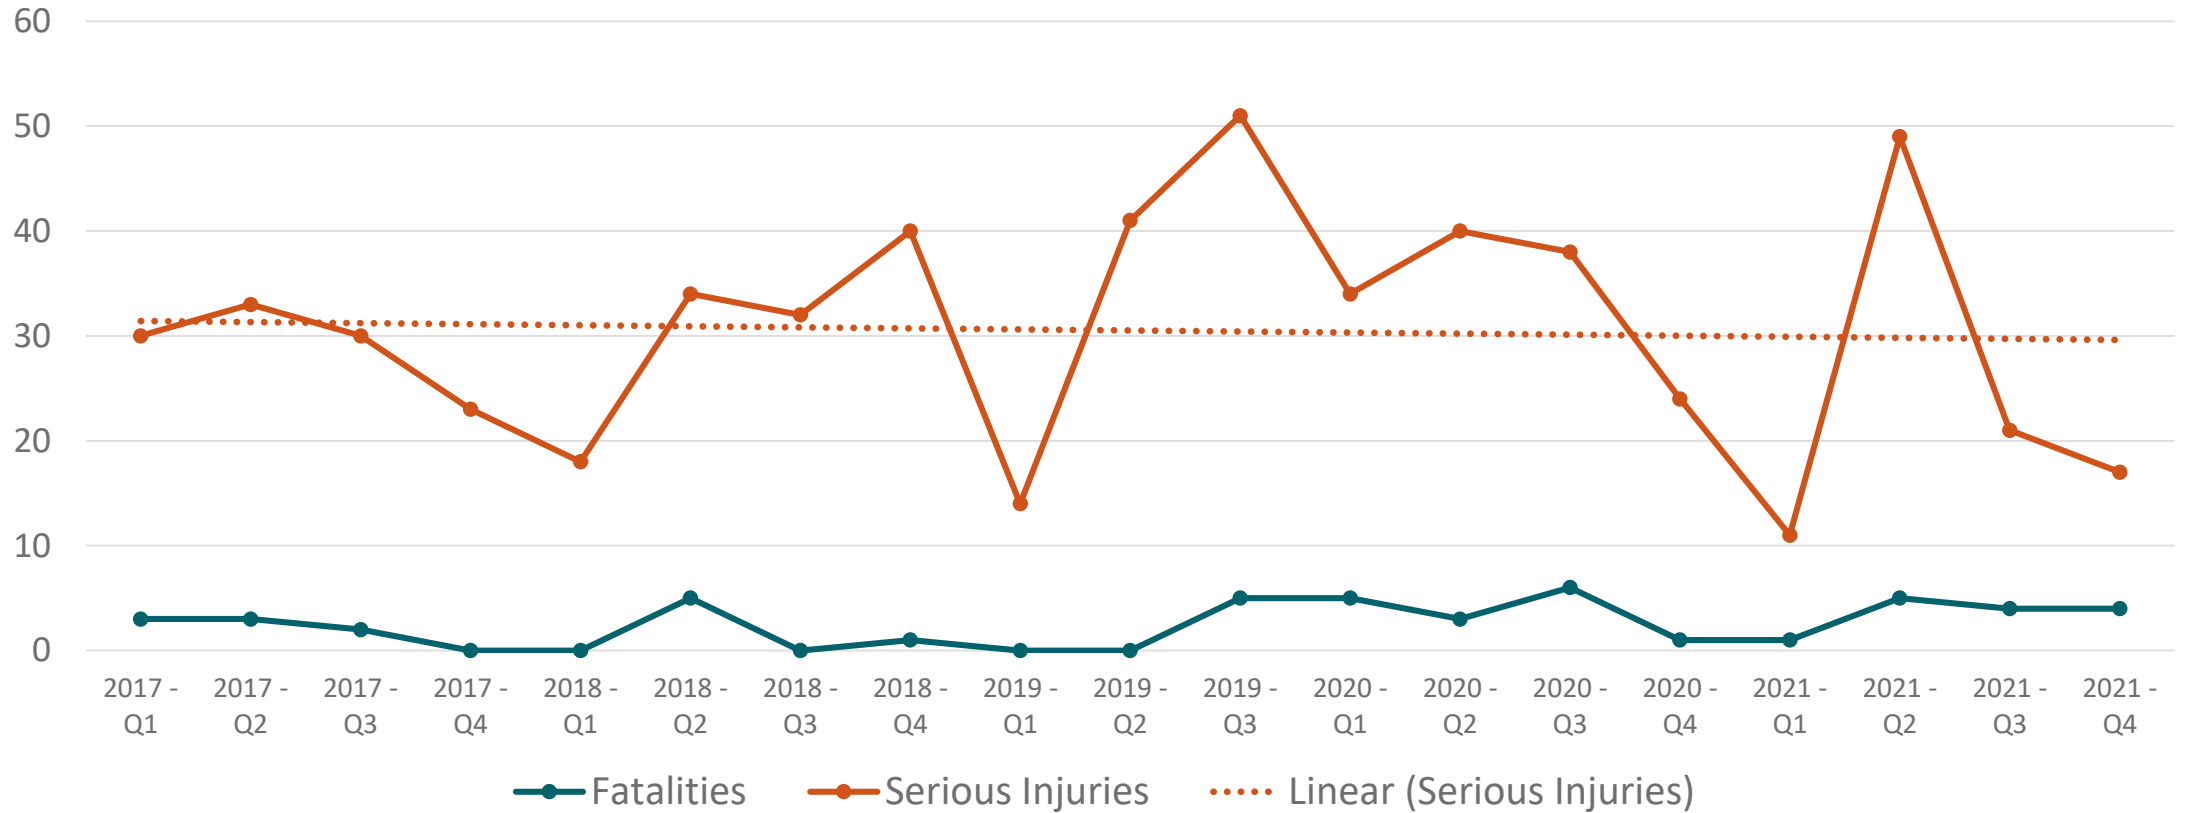

Quarterly Report to Transportation Commission

February 9, 2022 (2021 Q4 Report)

2021 Traffic Enforcement Goals

1. Focus on Hazardous Moving Violations
 1. De-emphasize non-hazardous violations and support alternative outcomes (i.e. warnings)
2. Focus on High Injury Network
3. Supporting school zone safety
4. Responsive to citizen complaints

Traffic Grant Corridors / Temp HIN (DRAFT)

2021 YTD Fatal & Serious Crash Locations

Serious and Fatal Injuries

Serious and Fatal Crashes

Injuries & Fatalities
by Quarter

Crashes and Citations for 2021

Crashes: Injury & Fatal

Citations

Causative Factors in Crashes

	Historical Averages	2021
Speed	23%	41%
Alcohol/Drug	26%	18%
Seatbelt	23%	24%
Distracted	9%	24%
Pedestrian/Bike	31%	59%

2021 Hazardous Moving Violations

Hazardous Violation	Citations
SPEEDING	3409
OMVWI (A)&(B)	735
STOP & GO	573
FOLLOW TOO CLOSE	318
INATTENTIVE	291
RIGHT OF WAY (M.V.)	284
PASS/TURNING MVMT	283
DEVIATING	224
ALL OTHERS	156
FAILURE TO CONTROL	124
WRONG WAY	117
RECKLESS	112
ARTERIAL	89
RIGHT OF WAY (PED.)	55
UNSAFE BACKING	35
BIKE/PED	17
DIRECTIONAL SIGNAL	2
Total Hazardous Citations	6824