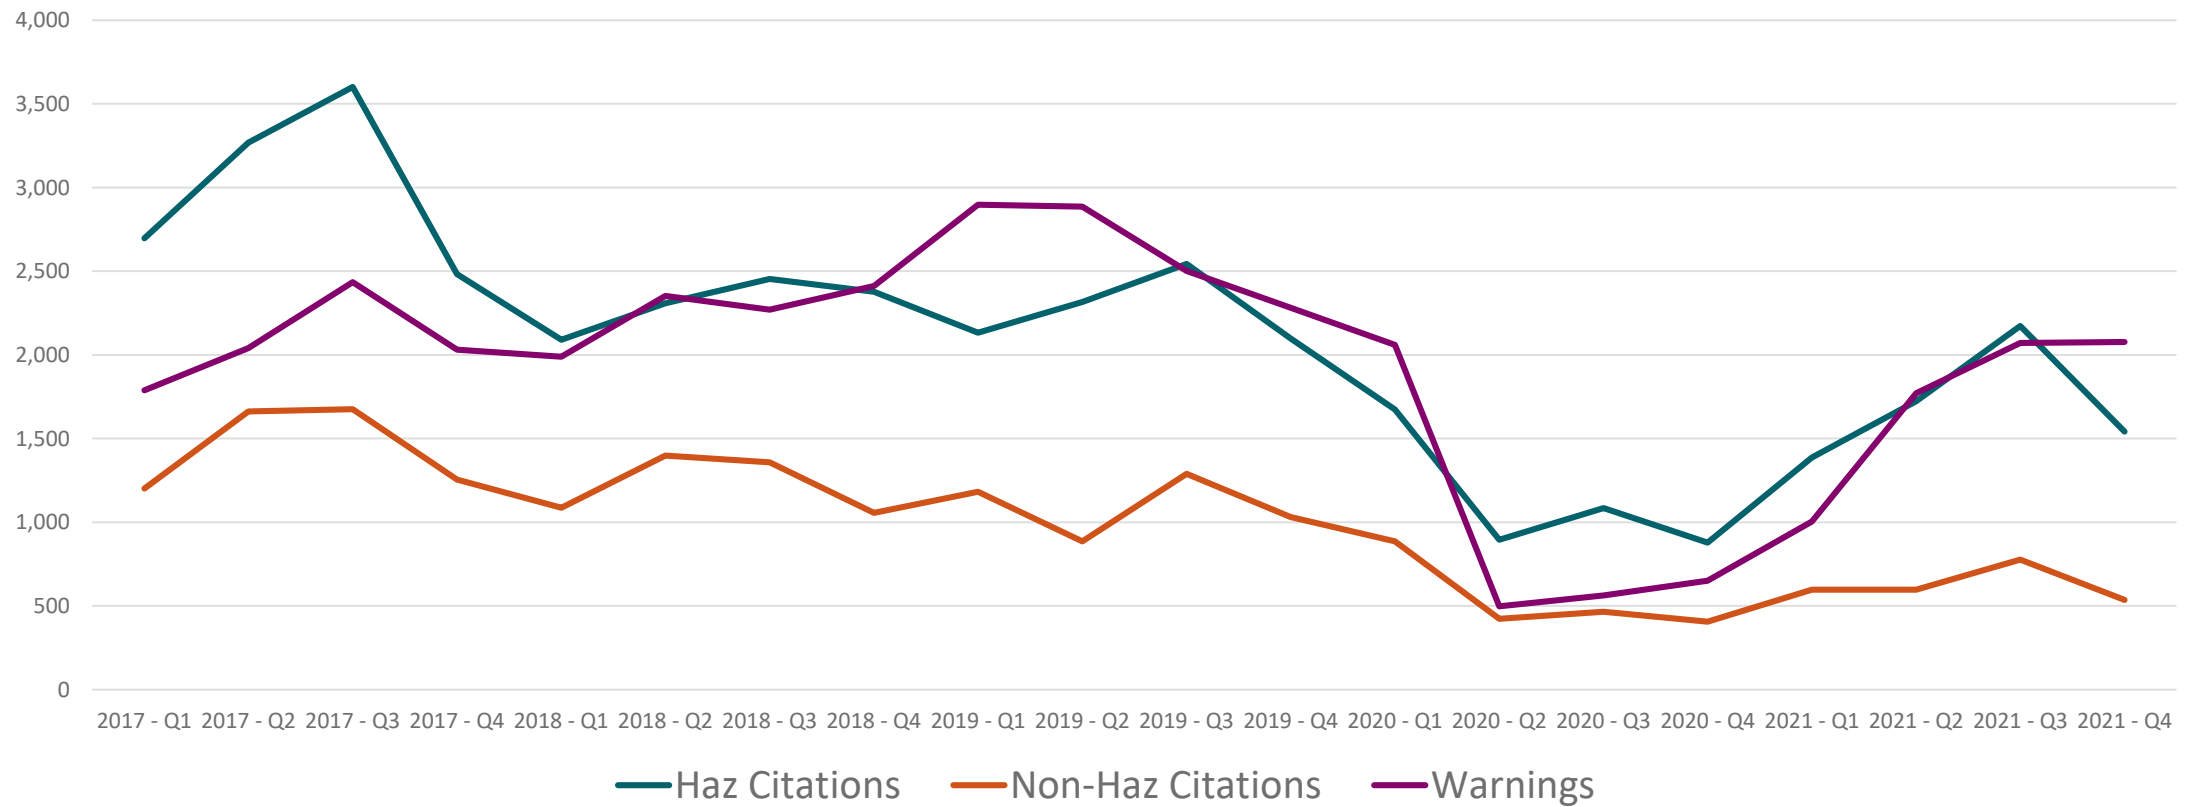

Citations

Causative Factors in Crashes

	Historical Averages	2021
Speed	23%	41%
Alcohol/Drug	26%	18%
Seatbelt	23%	24%
Distracted	9%	24%
Pedestrian/Bike	31%	59%

2021 Hazardous Moving Violations

Hazardous Violation	Citations
SPEEDING	3409
OMVWI (A)&(B)	735
STOP & GO	573
FOLLOW TOO CLOSE	318
INATTENTIVE	291
RIGHT OF WAY (M.V.)	284
PASS/TURNING MVMT	283
DEVIATING	224
ALL OTHERS	156
FAILURE TO CONTROL	124
WRONG WAY	117
RECKLESS	112
ARTERIAL	89
RIGHT OF WAY (PED.)	55
UNSAFE BACKING	35
BIKE/PED	17
DIRECTIONAL SIGNAL	2
Total Hazardous Citations	6824

Citations and Warnings (2017 – Present)

Chart Title

Citations and Warnings

Hazardous vs Non-Hazardous Citations

2019

■ Hazardous Citations ■ Non-Hazardous Citations

2020

■ Hazardous Citations ■ Non-Hazardous Citations