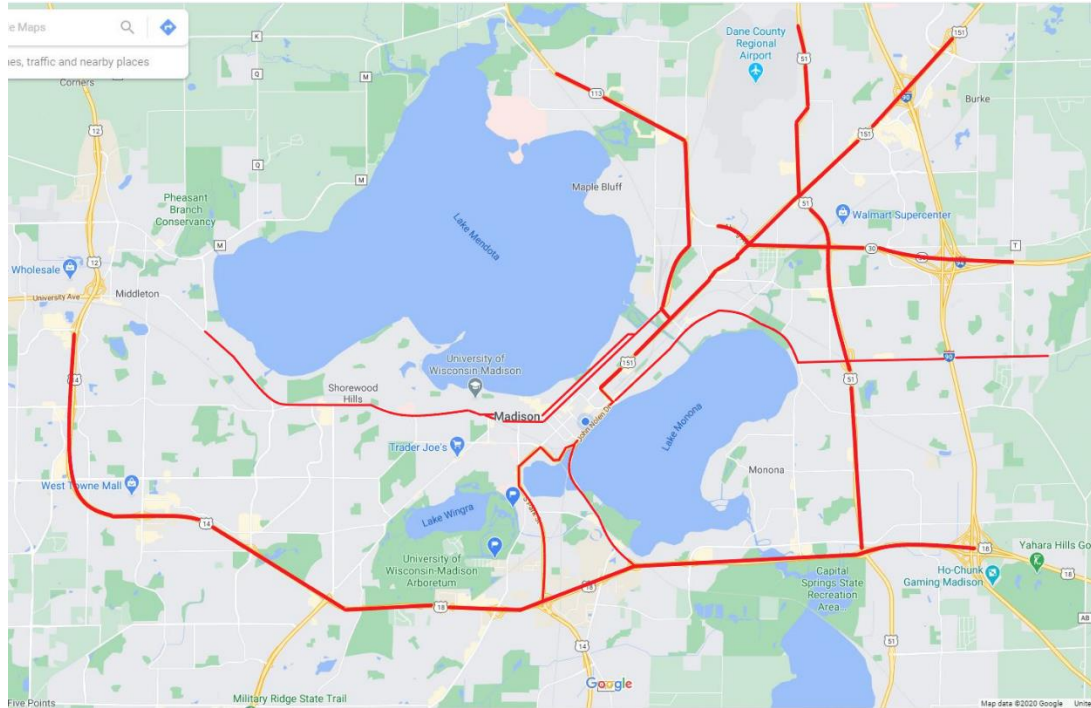

Quarterly Report to Transportation Commission

February 9, 2022 (2021 Q4 Report)

2021 Traffic Enforcement Goals

1. Focus on Hazardous Moving Violations
 1. De-emphasize non-hazardous violations and support alternative outcomes (i.e. warnings)
2. Focus on High Injury Network
3. Supporting school zone safety
4. Responsive to citizen complaints

Traffic Grant Corridors / Temp HIN (DRAFT)

2021 YTD Fatal & Serious Crash Locations

Serious and Fatal Injuries

Serious and Fatal Crashes

Injuries & Fatalities
by Quarter

Crashes and Citations for 2021

Crashes: Injury & Fatal

Citations

Causative Factors in Crashes

	Historical Averages	2021
Speed	23%	41%
Alcohol/Drug	26%	18%
Seatbelt	23%	24%
Distracted	9%	24%
Pedestrian/Bike	31%	59%

2021 Hazardous Moving Violations

Hazardous Violation	Citations
SPEEDING	3409
OMVWI (A)&(B)	735
STOP & GO	573
FOLLOW TOO CLOSE	318
INATTENTIVE	291
RIGHT OF WAY (M.V.)	284
PASS/TURNING MVMT	283
DEVIATING	224
ALL OTHERS	156
FAILURE TO CONTROL	124
WRONG WAY	117
RECKLESS	112
ARTERIAL	89
RIGHT OF WAY (PED.)	55
UNSAFE BACKING	35
BIKE/PED	17
DIRECTIONAL SIGNAL	2
Total Hazardous Citations	6824