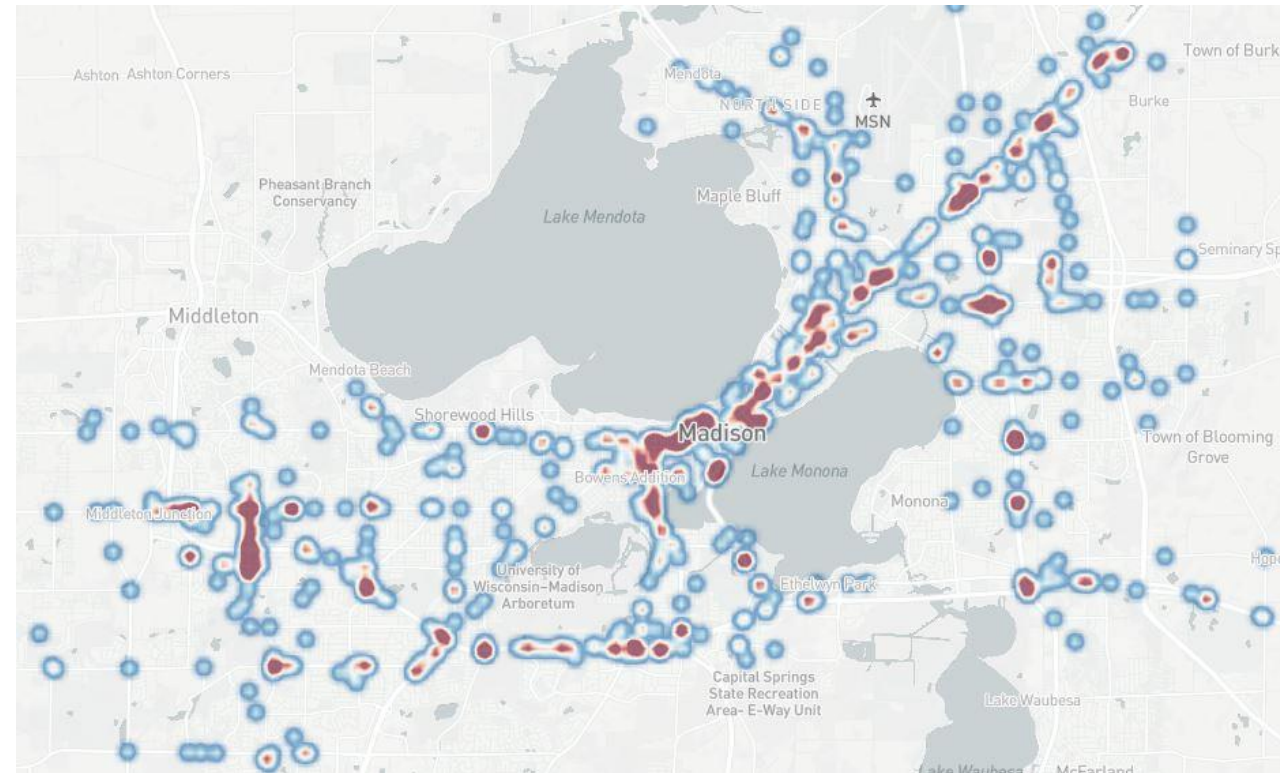

Quarterly Report to Transportation Commission

February 9, 2022 (2021 Q4 Report)

2021 Traffic Enforcement Goals

1. Focus on Hazardous Moving Violations
 1. De-emphasize non-hazardous violations and support alternative outcomes (i.e. warnings)
2. Focus on High Injury Network
3. Supporting school zone safety
4. Responsive to citizen complaints

Traffic Grant Corridors / Temp HIN (DRAFT)

2021 YTD Fatal & Serious Crash Locations

Serious and Fatal Injuries

Serious and Fatal Crashes

Injuries & Fatalities
by Quarter

Crashes and Citations for 2021

Crashes: Injury & Fatal

Citations

Causative Factors in Crashes

	Historical Averages	2021
Speed	23%	41%
Alcohol/Drug	26%	18%
Seatbelt	23%	24%
Distracted	9%	24%
Pedestrian/Bike	31%	59%

2021 Hazardous Moving Violations

Hazardous Violation	Citations
SPEEDING	3409
OMVWI (A)&(B)	735
STOP & GO	573
FOLLOW TOO CLOSE	318
INATTENTIVE	291
RIGHT OF WAY (M.V.)	284
PASS/TURNING MVMT	283
DEVIATING	224
ALL OTHERS	156
FAILURE TO CONTROL	124
WRONG WAY	117
RECKLESS	112
ARTERIAL	89
RIGHT OF WAY (PED.)	55
UNSAFE BACKING	35
BIKE/PED	17
DIRECTIONAL SIGNAL	2
Total Hazardous Citations	6824

2021

■ Haz Citations ■ Non-Haz Citations

Traffic Complaints – 2021 City-wide

East Washington Ave

E Wash – Serious & Fatal Crashes by Year

E Wash – Serious & Fatal Crashes

Percentage City-Wide

E Wash – Serious & Fatal Injuries by Quarter