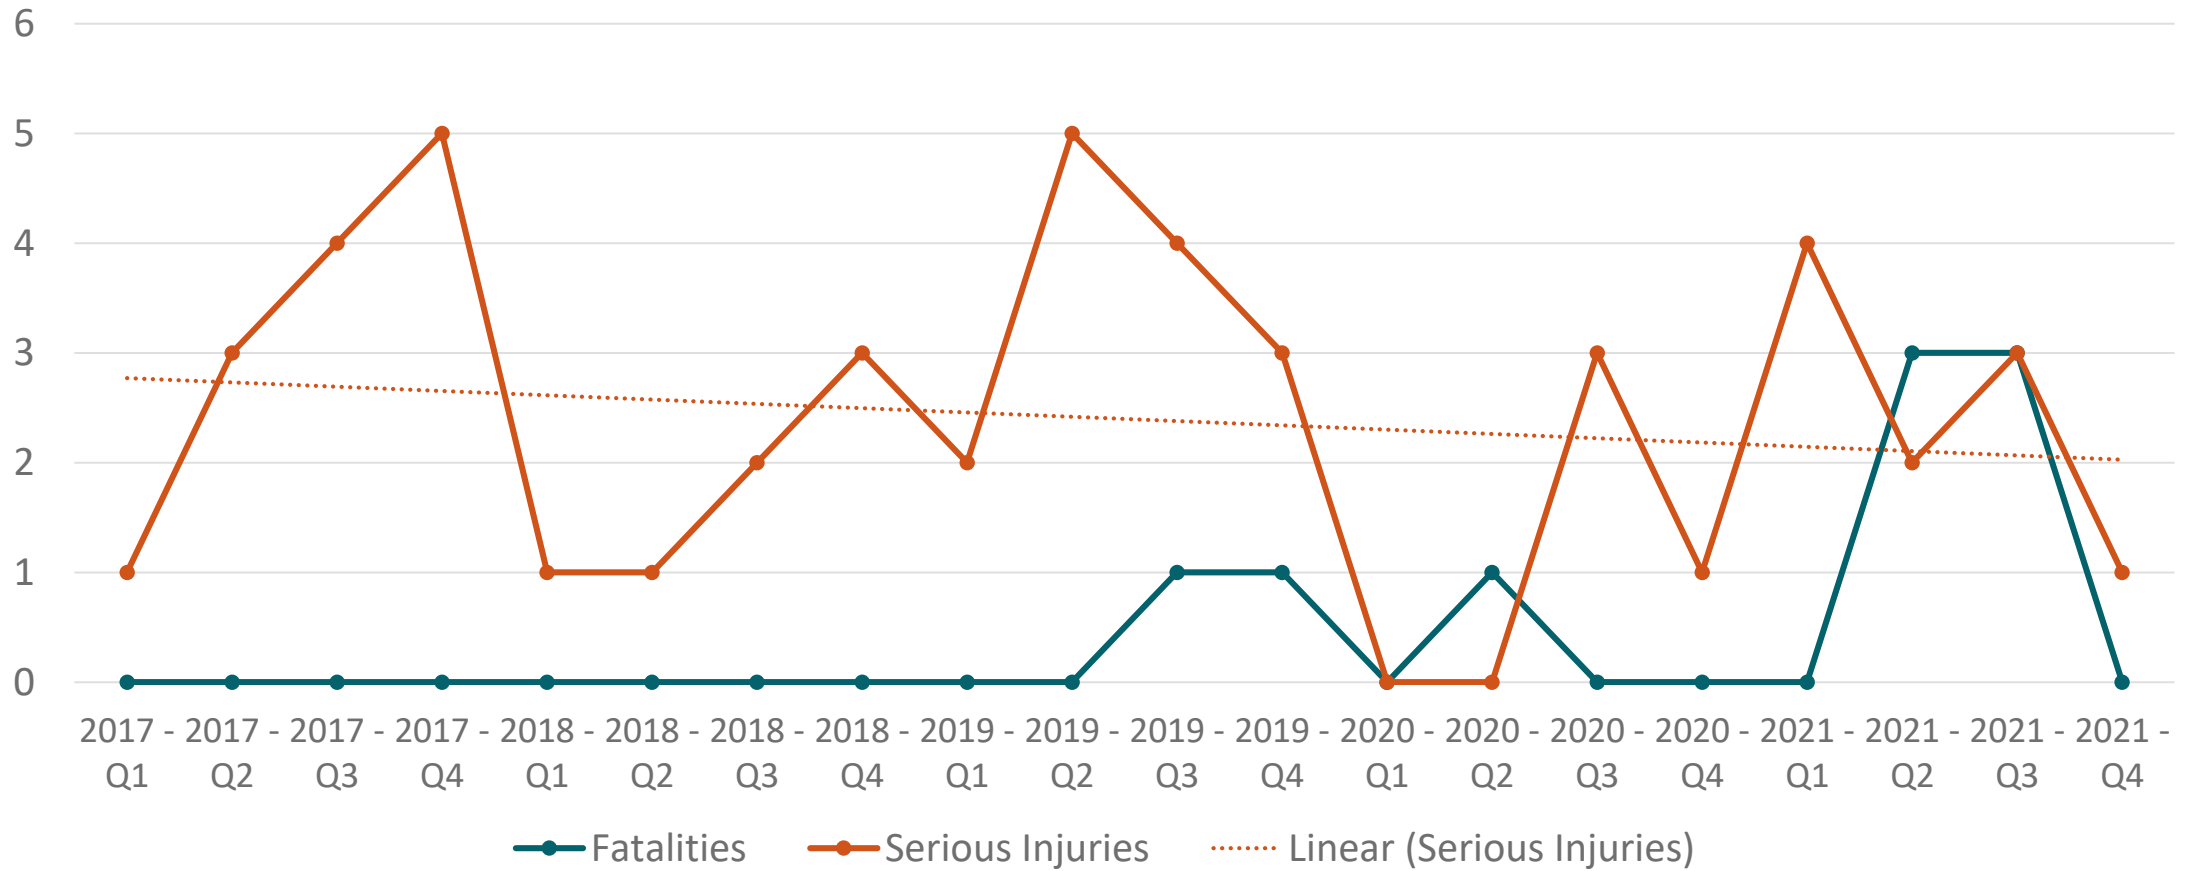

Citations

Causative Factors in Crashes

	Historical Averages	2021
Speed	23%	41%
Alcohol/Drug	26%	18%
Seatbelt	23%	24%
Distracted	9%	24%
Pedestrian/Bike	31%	59%

2021 Hazardous Moving Violations

Hazardous Violation	Citations
SPEEDING	3409
OMVWI (A)&(B)	735
STOP & GO	573
FOLLOW TOO CLOSE	318
INATTENTIVE	291
RIGHT OF WAY (M.V.)	284
PASS/TURNING MVMT	283
DEVIATING	224
ALL OTHERS	156
FAILURE TO CONTROL	124
WRONG WAY	117
RECKLESS	112
ARTERIAL	89
RIGHT OF WAY (PED.)	55
UNSAFE BACKING	35
BIKE/PED	17
DIRECTIONAL SIGNAL	2
Total Hazardous Citations	6824

Citations and Warnings (2017 – Present)

Chart Title

Citations and Warnings

Hazardous vs Non-Hazardous Citations

2019

■ Hazardous Citations ■ Non-Hazardous Citations

2020

■ Hazardous Citations ■ Non-Hazardous Citations

2021

■ Haz Citations ■ Non-Haz Citations

Traffic Complaints – 2021 City-wide

East Washington Ave

E Wash – Serious & Fatal Crashes by Year

E Wash – Serious & Fatal Crashes

Percentage City-Wide

E Wash – Serious & Fatal Injuries by Quarter