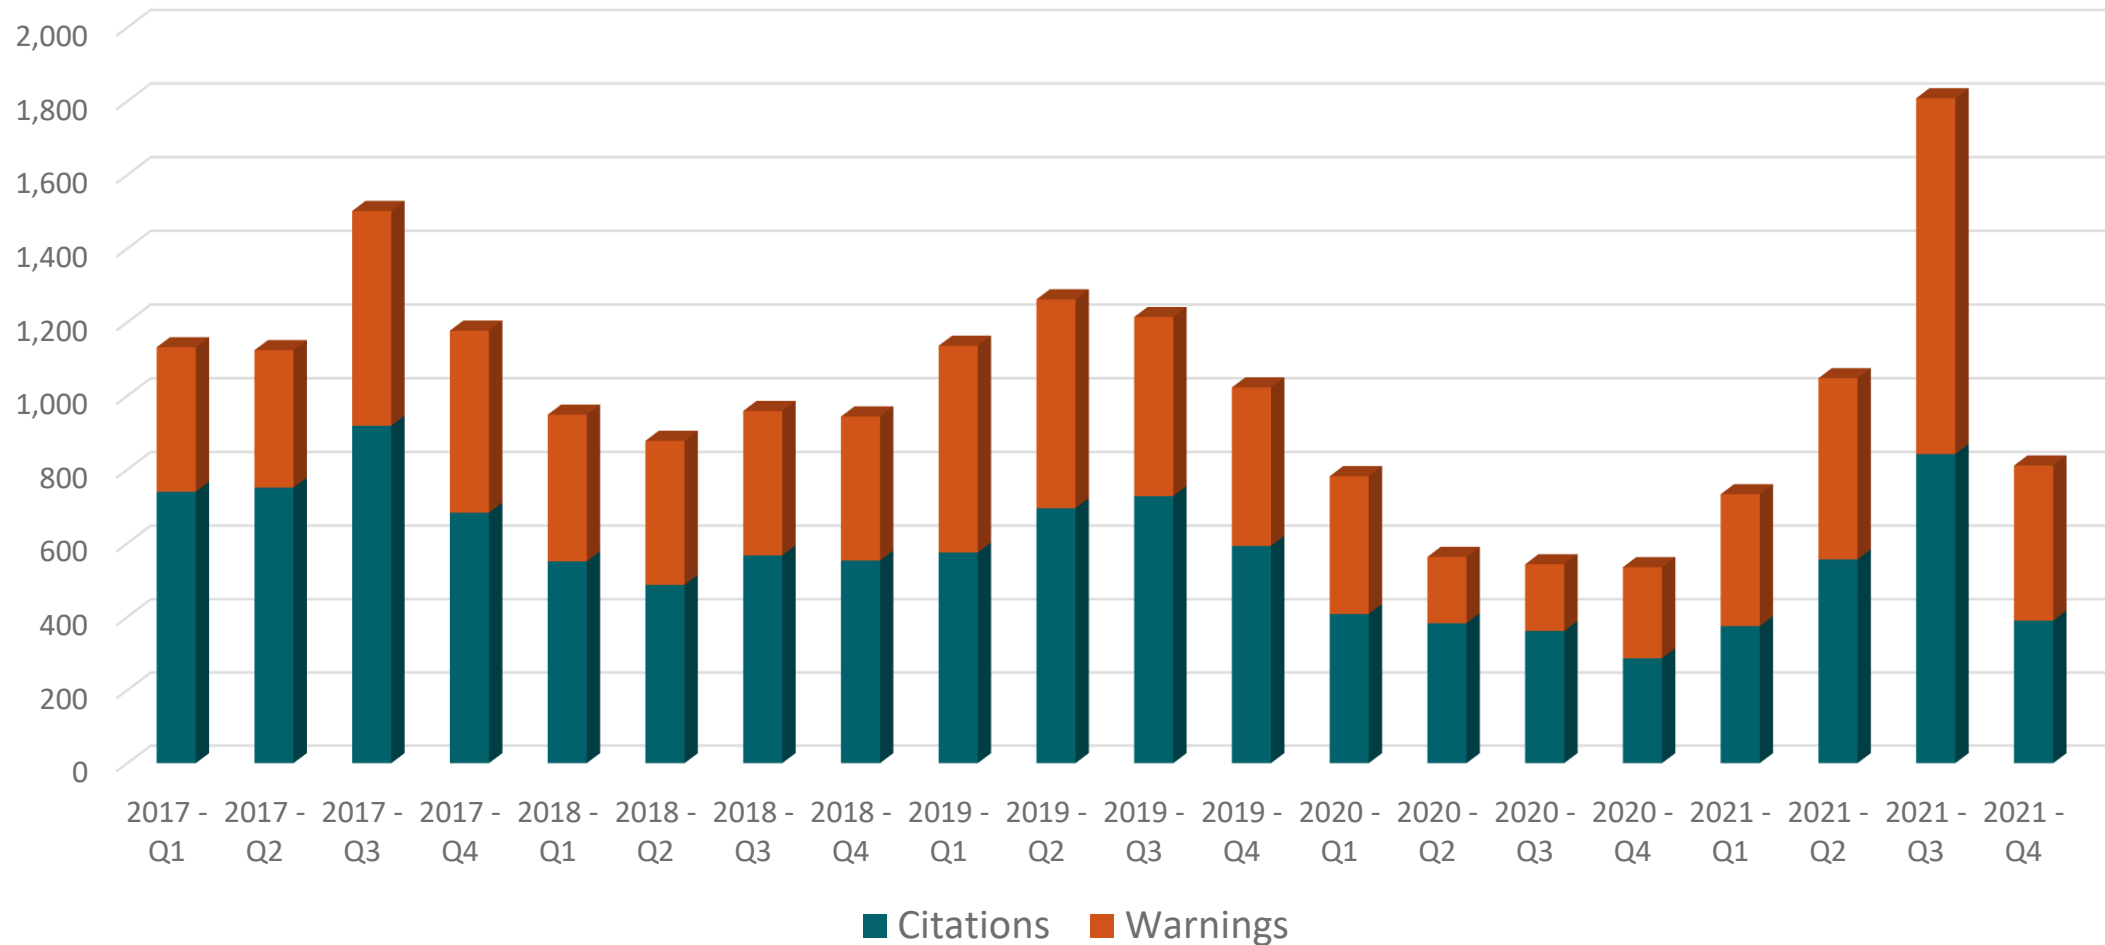

E Wash – Citations & Warnings by Quarter