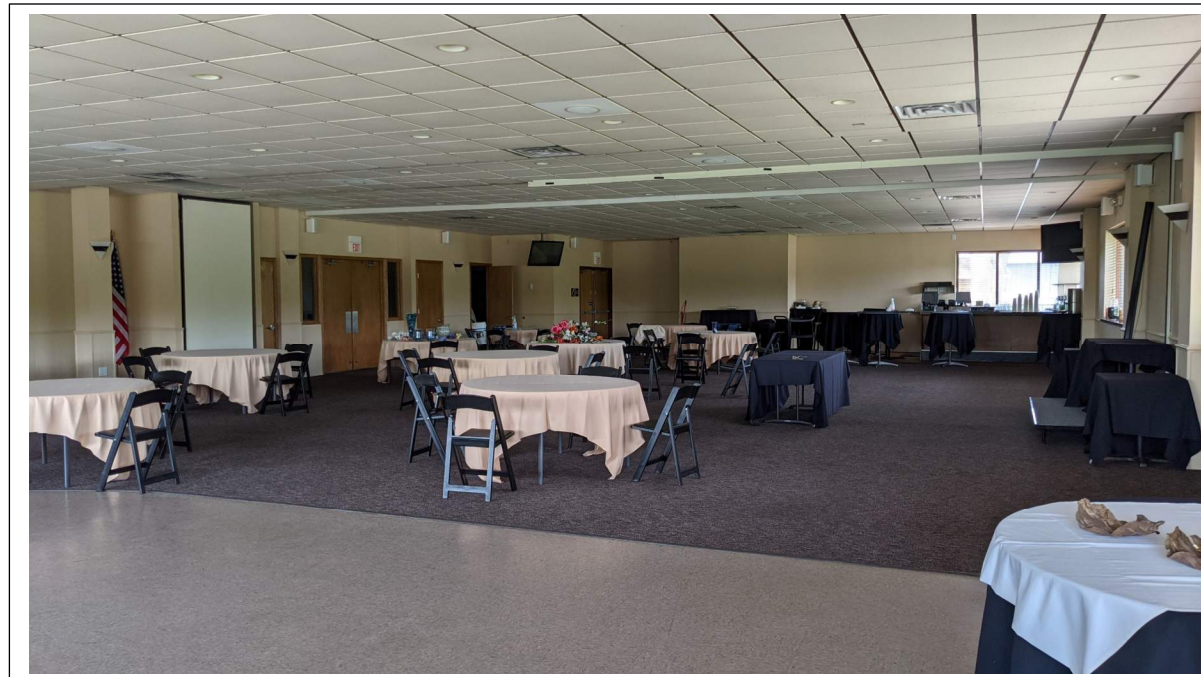

The Coliseum Bar: Dining Area

The Coliseum Bar: Dining Area