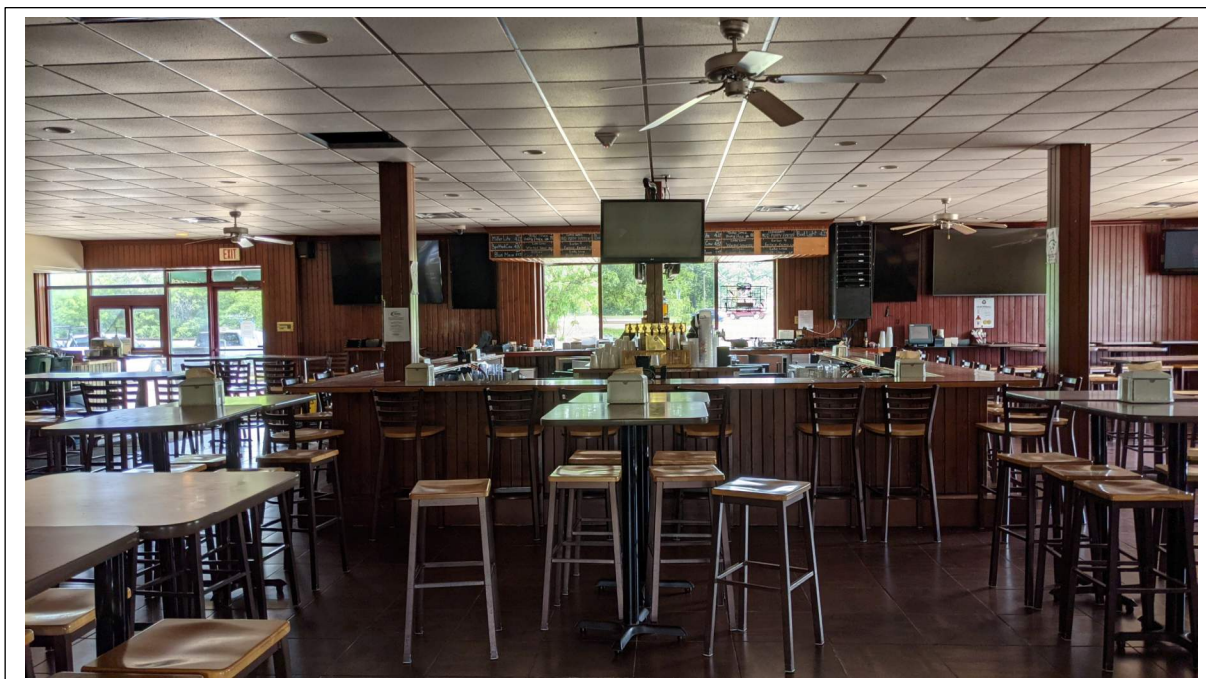

The Coliseum Bar: Exterior Elevation

The Coliseum Bar: Interior Bar and Dining

Olin Avenue Mixed Use Development

250 East Olin Avenue, Madison, Wisconsin
Demolition Photographs

JLA Project No.: 21-1201
Date: 04/11/2022

The Coliseum Bar: Prep Area

The Coliseum Bar: Prep Area

The Coliseum Bar: Dining Area

The Coliseum Bar: Bar

Olin Avenue Mixed Use Development

250 East Olin Avenue, Madison, Wisconsin
Demolition Photographs