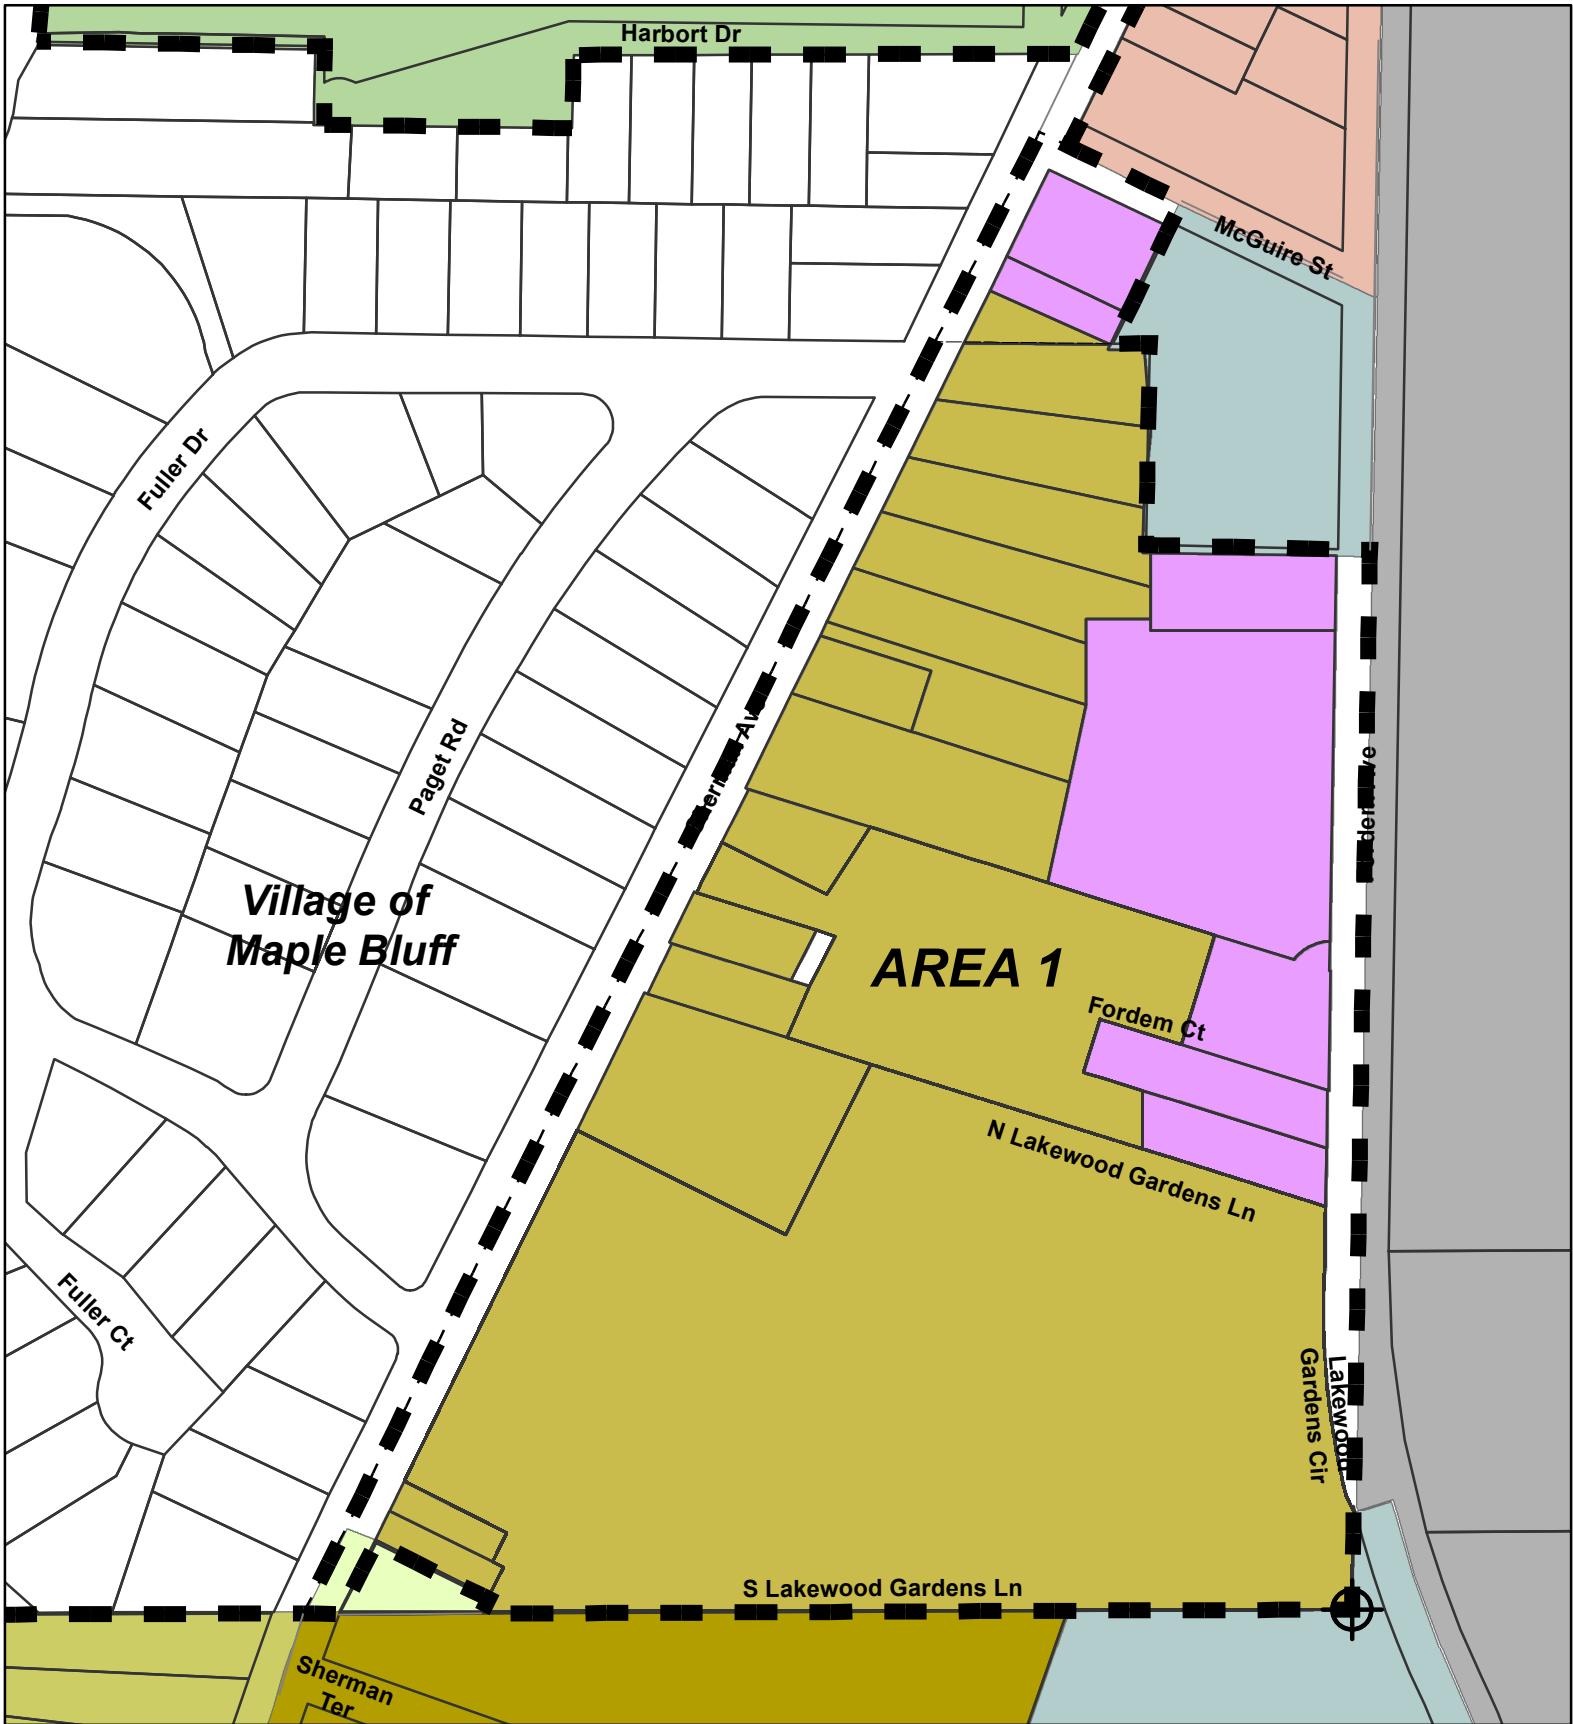

# Town of Madison Zoning Areas

 Town of Madison parcels attaching to City Madison

 City of Madison

Source: City of Madison Planning Division, Dane County LIO

# Proposed Zoning - AREA 1, Town of Madison

ID 72642 - Creating Section 28.022-00571

Note: The black-dashed line represents the current City of Madison boundary and the limit of the area to be attached/zoned. The existing zoning of parcels in the City and the proposed zoning of Town parcels is shown on this map.

# LANDS TO ATTACH TO CITY OF MADISON

Note: Underlying streets, platted lots and land division lines shown for informational purposes. Ownership parcels are not shown.

TR-V2    NMX

0    200  
Feet