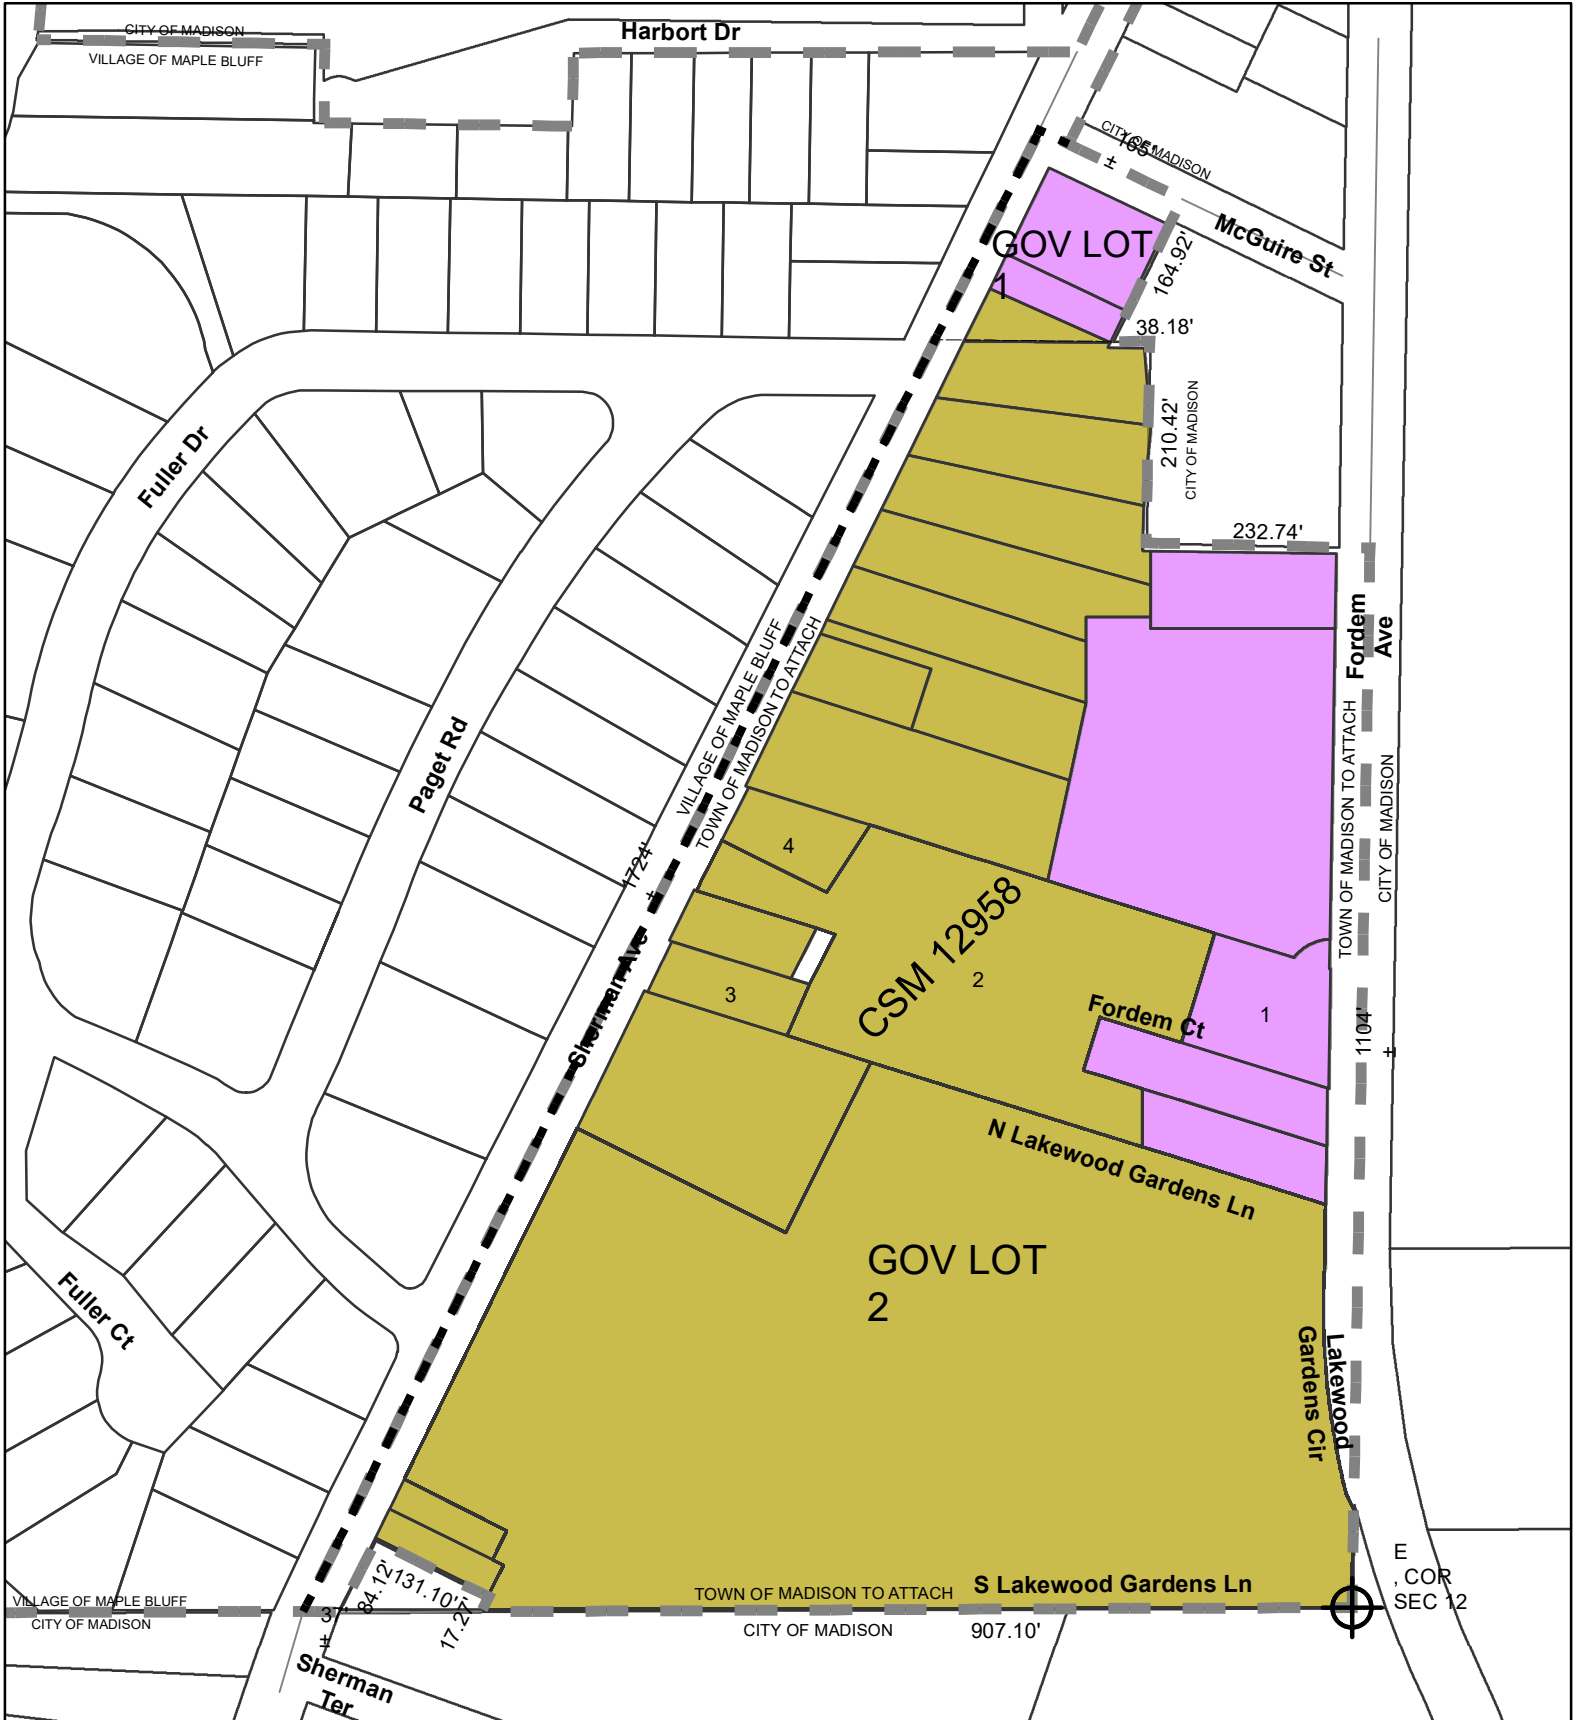

# Town of Madison Zoning Areas

 Town of Madison parcels attaching to City Madison

 City of Madison

Source: City of Madison Planning Division, Dane County LIO

# Proposed Zoning - AREA 1, Town of Madison

ID 72642 - Creating Section 28.022-00571

Note: The black-dashed line represents the current City of Madison boundary and the limit of the area to be attached/zoned. The existing zoning of parcels in the City and the proposed zoning of Town parcels is shown on this map.

# LANDS TO ATTACH TO CITY OF MADISON

Note: Underlying streets, platted lots and land division lines shown for informational purposes. Ownership parcels are not shown.

TR-V2    NMX

0    200  
Feet