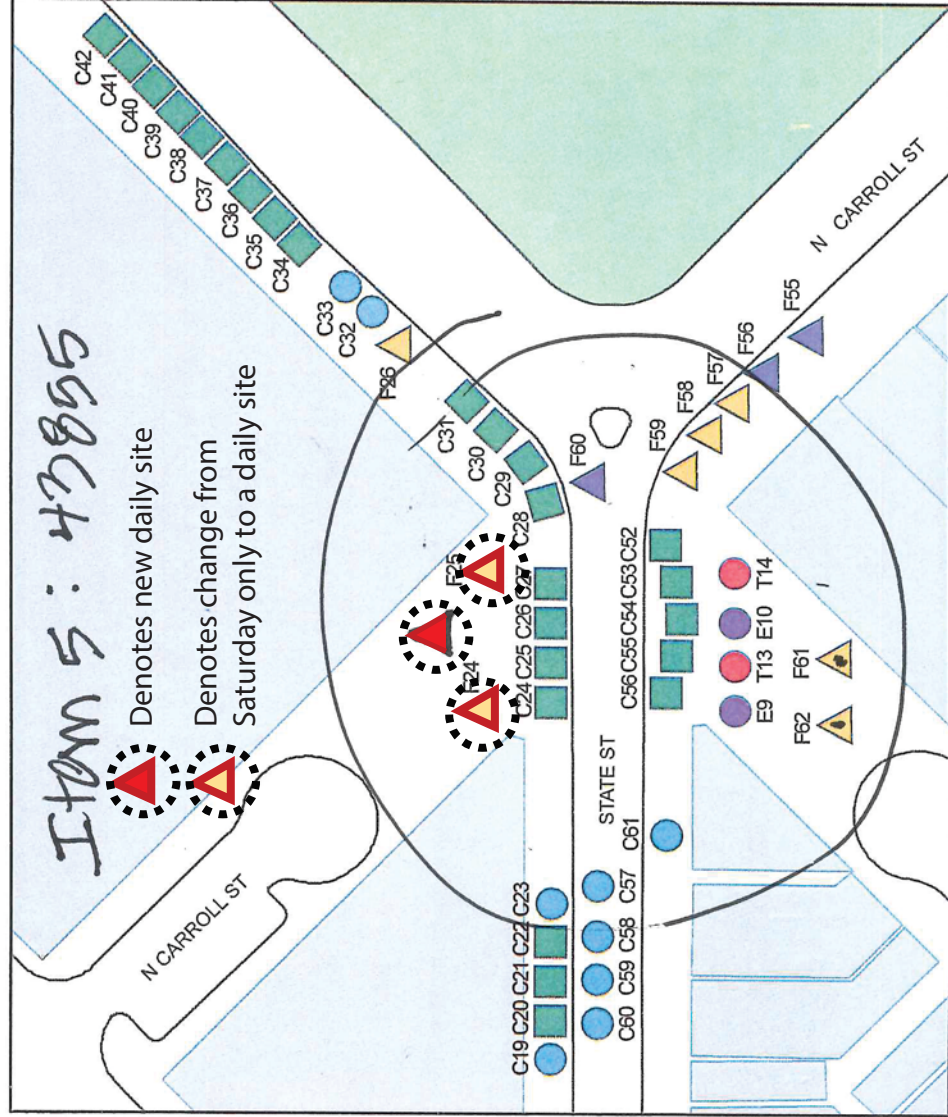

Capitol Concourse Vending Sites And T and E Tabling Sites

Vending Type

-  Arts & Craft Saturday 10' x 12' Max
-  Arts & Craft Saturday 4' x 8' Max

 Food Saturday

 Food Saturday No-Electric

 Food Daily

F = Food Site

C = Arts & Craft Site

 T-site Tables (No Sales) Daily & Sat.

 E-site Tables (Expressive Vending Only) Sat.

Exhibit 1

Page 2 of 2

Prepared by The City of Madison
Planning Division | November 2015