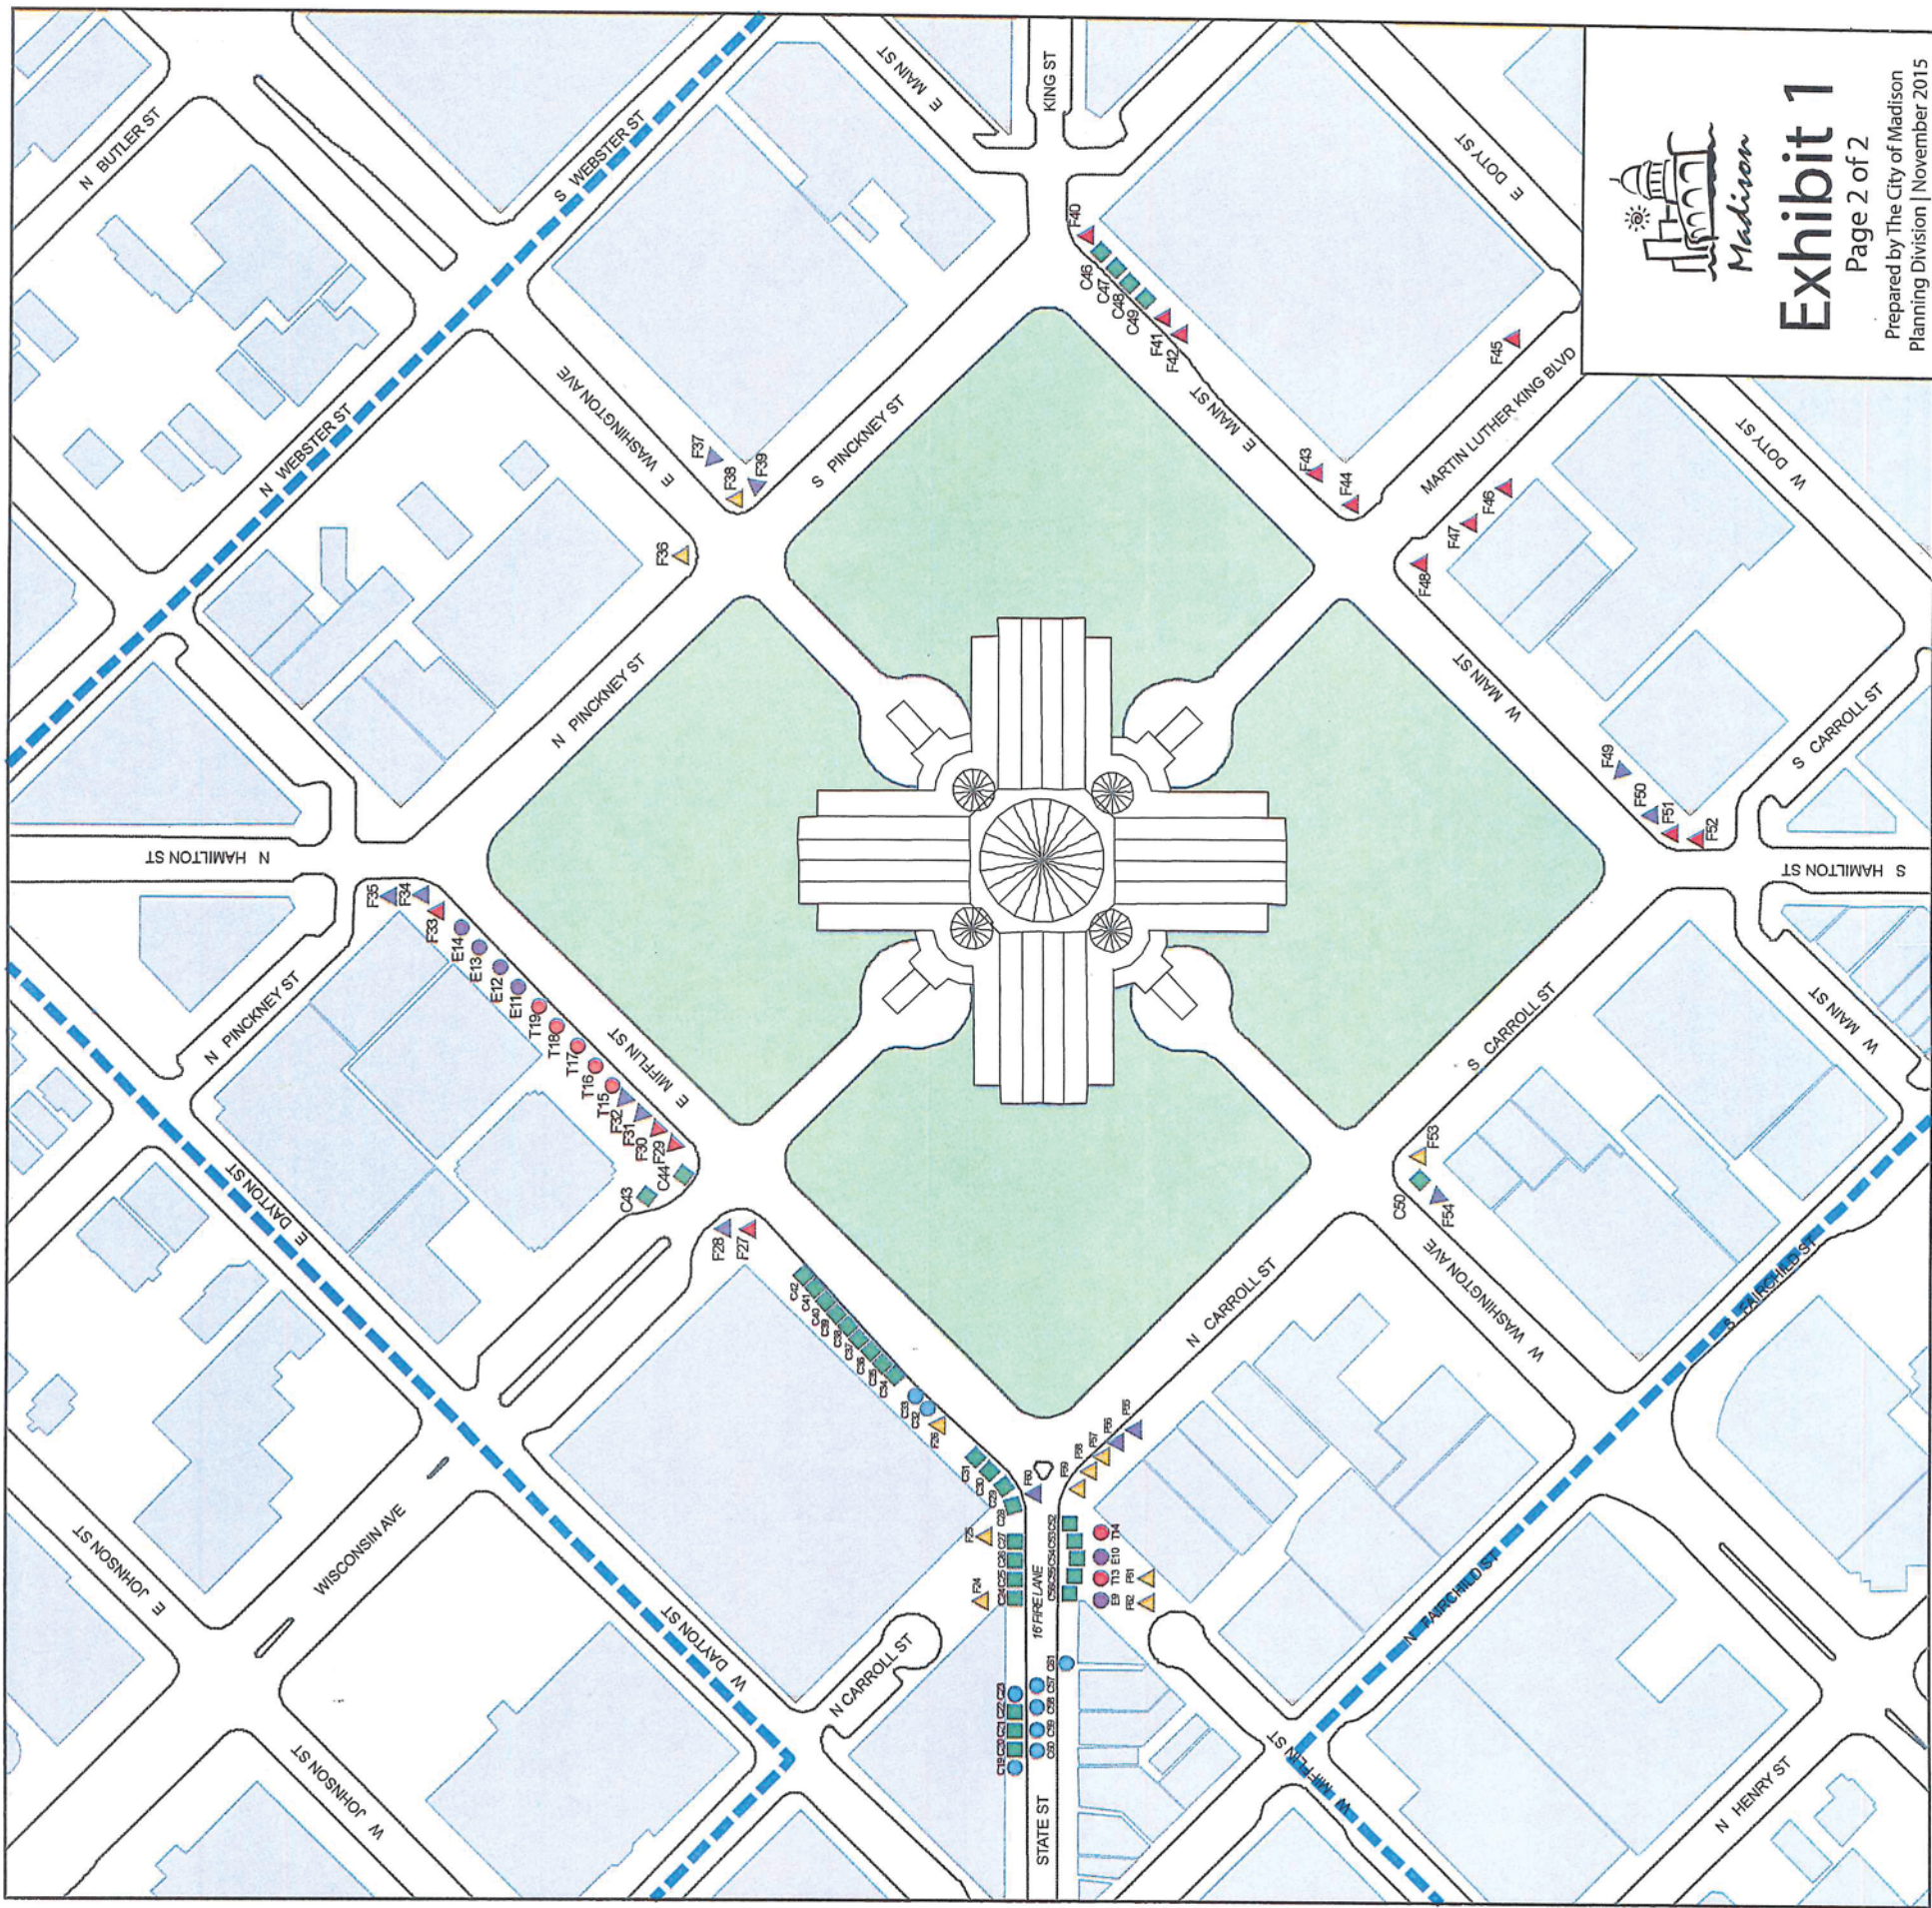

Capitol Concourse Vending Sites And T and E Tabling Sites

Vending Type

-  Arts & Craft Saturday 10' x 12' Max
-  Arts & Craft Saturday 4' x 8' Max

 Food Saturday

 Food Saturday No-Electric

 Food Daily

F = Food Site

C = Arts & Craft Site

 T-site Tables (No Sales) Daily & Sat.

 E-site Tables (Expressive Vending Only) Sat.

Exhibit 1

Page 2 of 2

Prepared by The City of Madison
Planning Division | November 2015