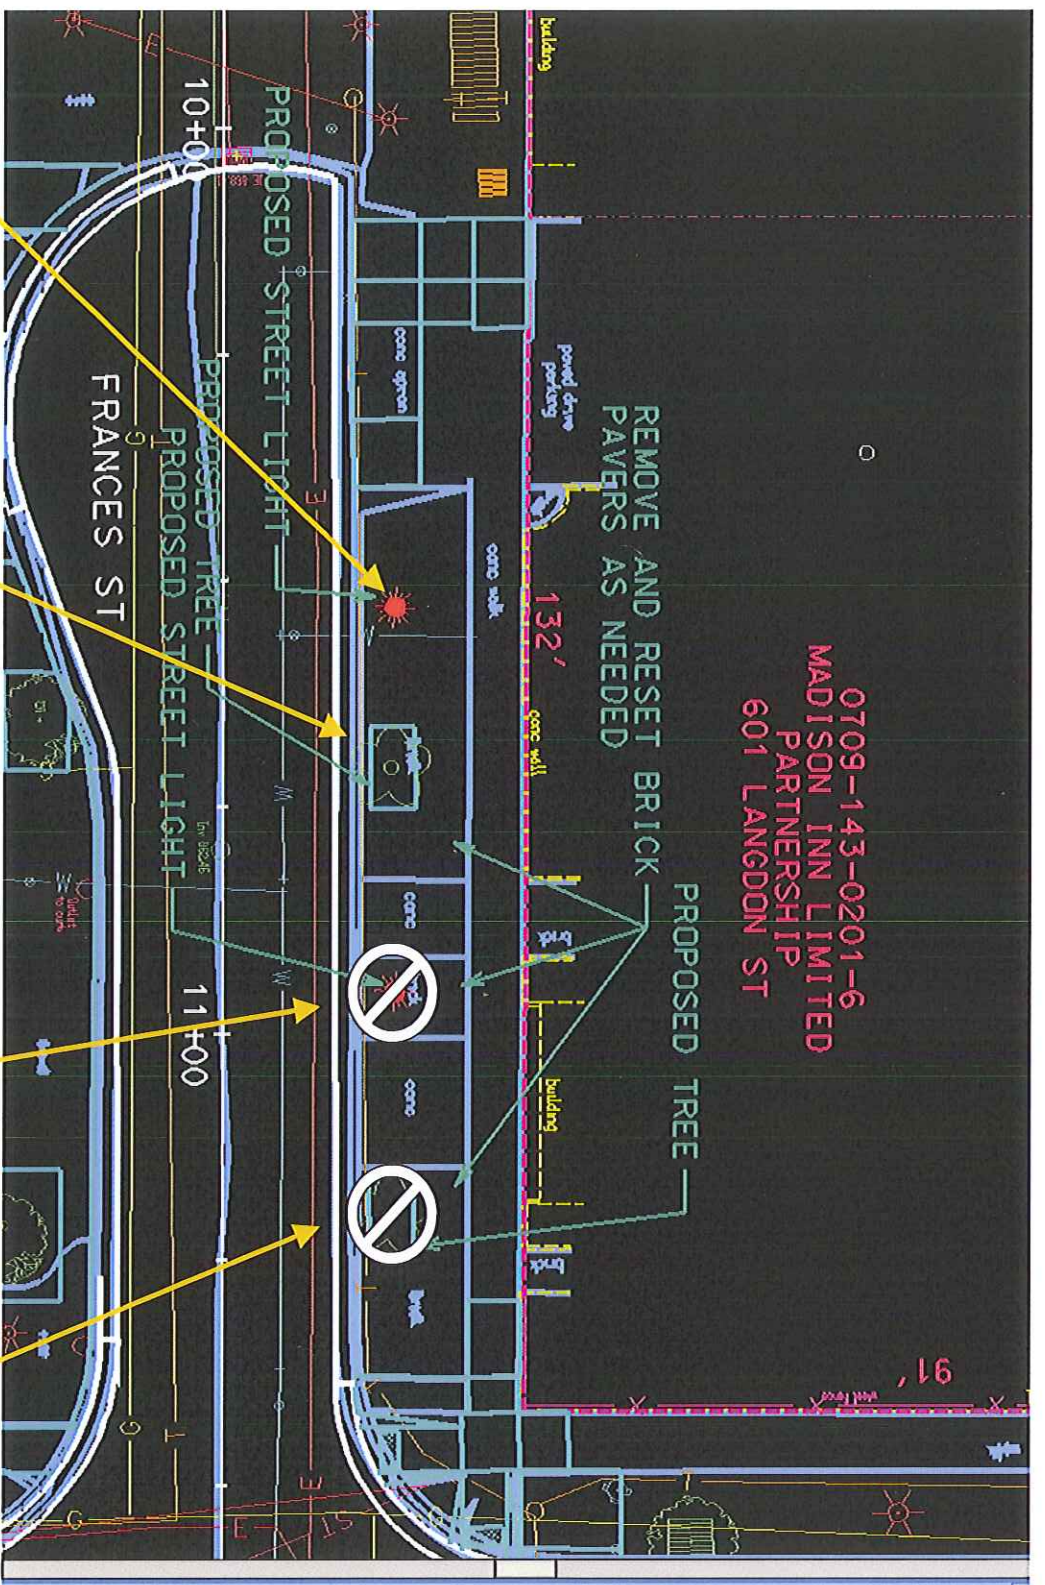

0709-143-0201-6  
MADISON INN LIMITED  
PARTNERSHIP  
601 LANGDON ST

KEEP STREET LIGHT\*  
\* Switch, if necessary/as seen fit

KEEP TREE\*

DELETE STREET LIGHT

DELETE TREE