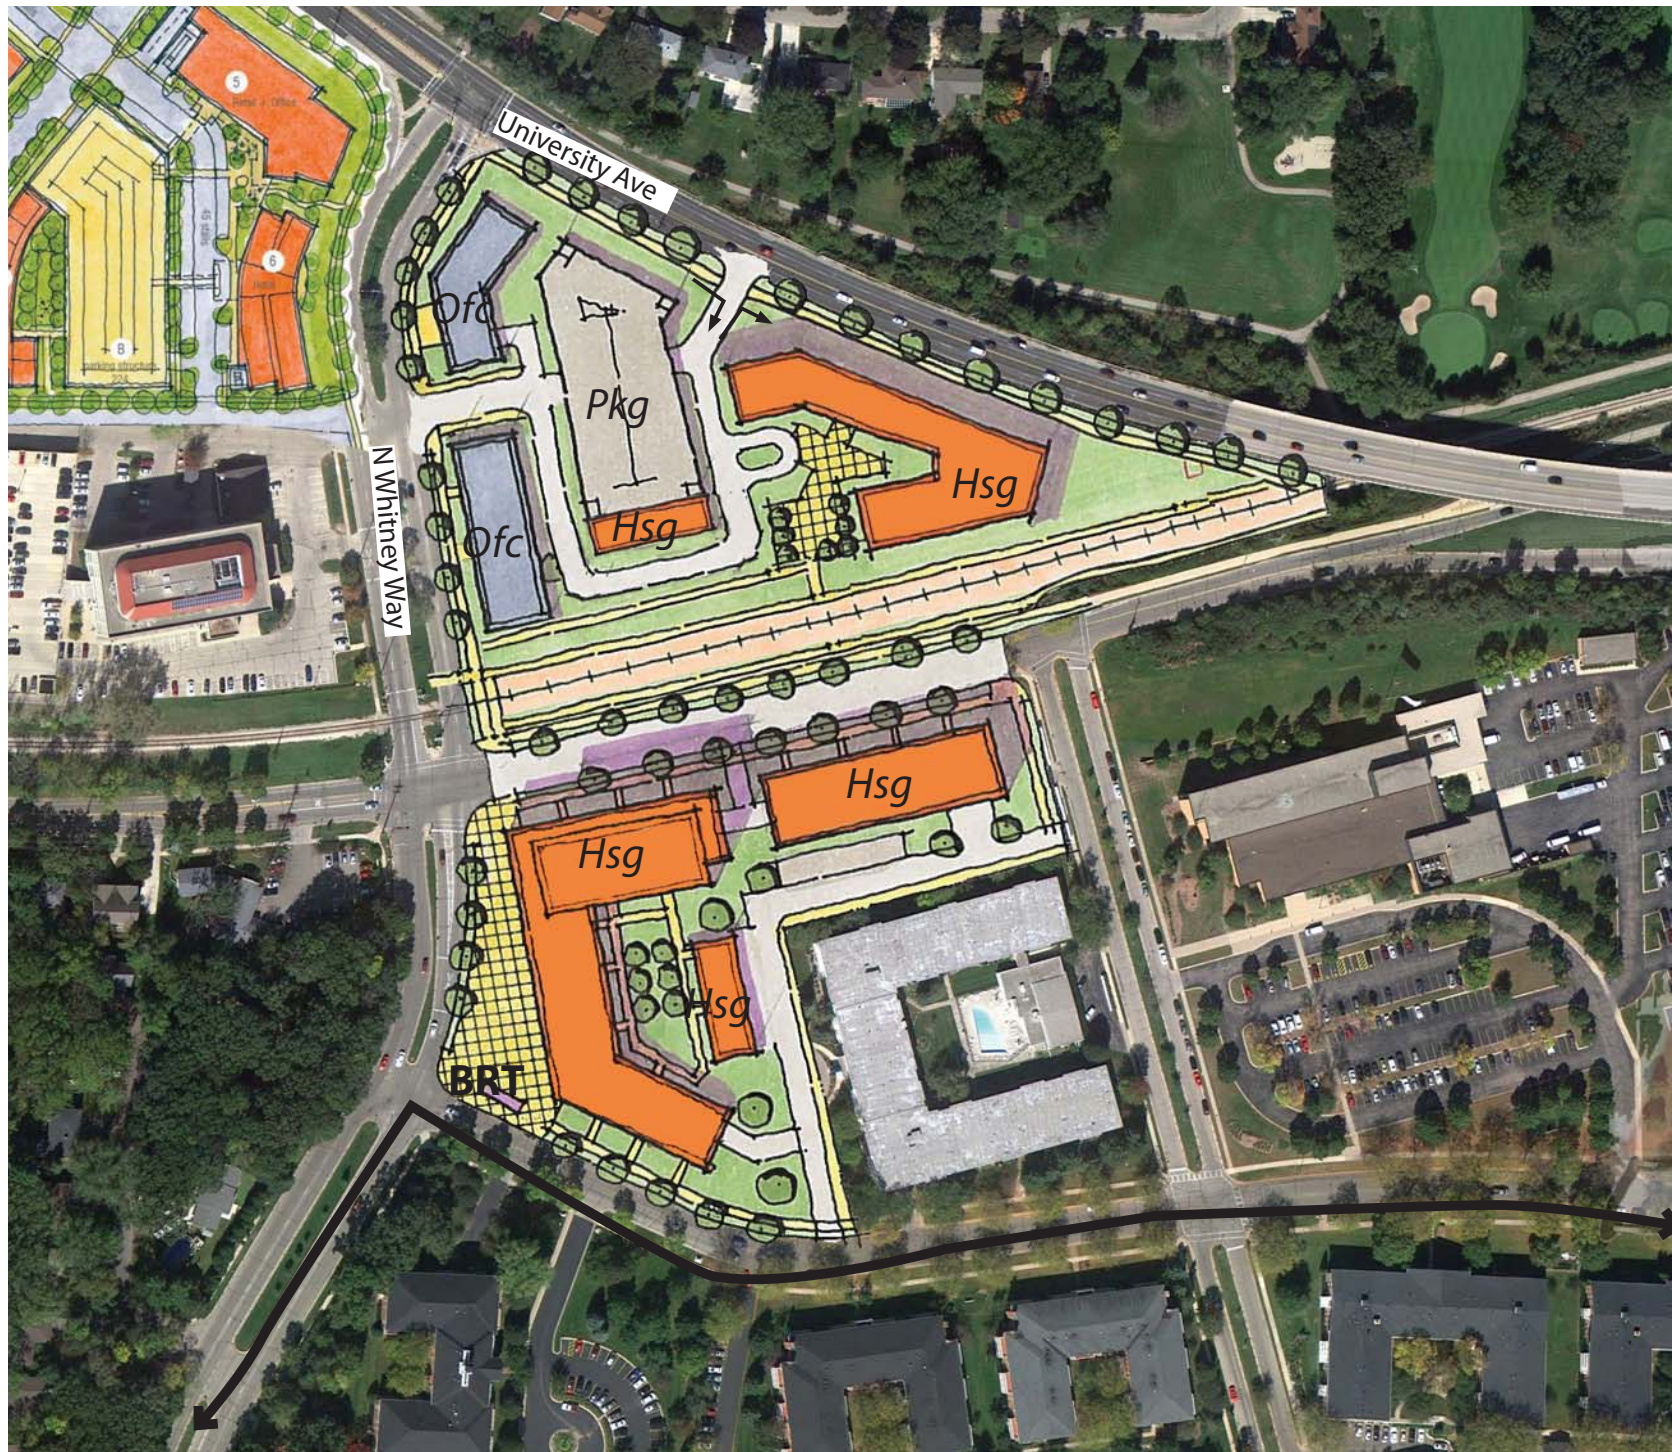

University Triangle

Rennebohm Park

Sawyer Segoe

Vernon/Price

Karen Arms

Hamilton/
Van Hise
School

North of Old Middleton
80,000 sf office
150 units housing

South of Old Middleton
200 units housing

15,000 sf Senior Center
90 units (8 story building)

200 units
125,000 sf office

200 Units