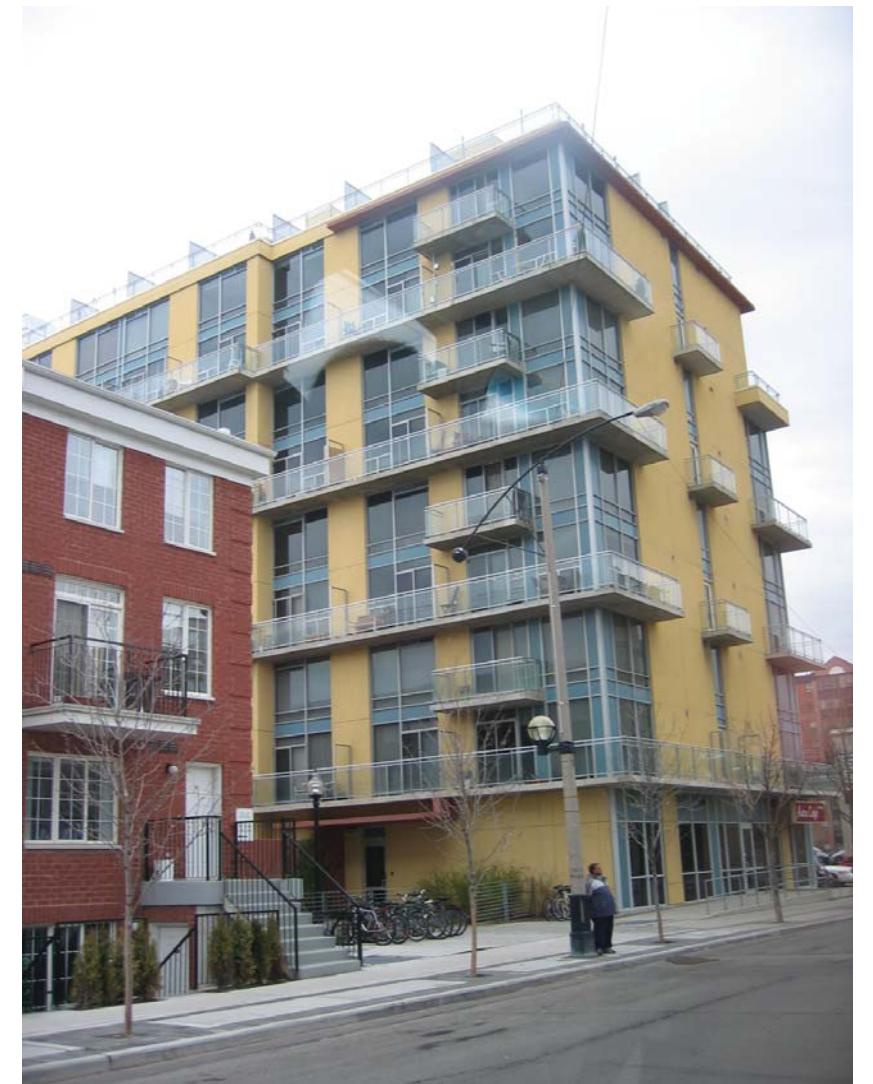

University Triangle

Rennebohm Park

Sawyer Segoe

Vernon/Price

Karen Arms

Hamilton/
Van Hise
School

North of Old Middleton
80,000 sf office
150 units housing

South of Old Middleton
200 units housing

15,000 sf Senior Center
90 units (8 story building)

200 units
125,000 sf office

200 Units