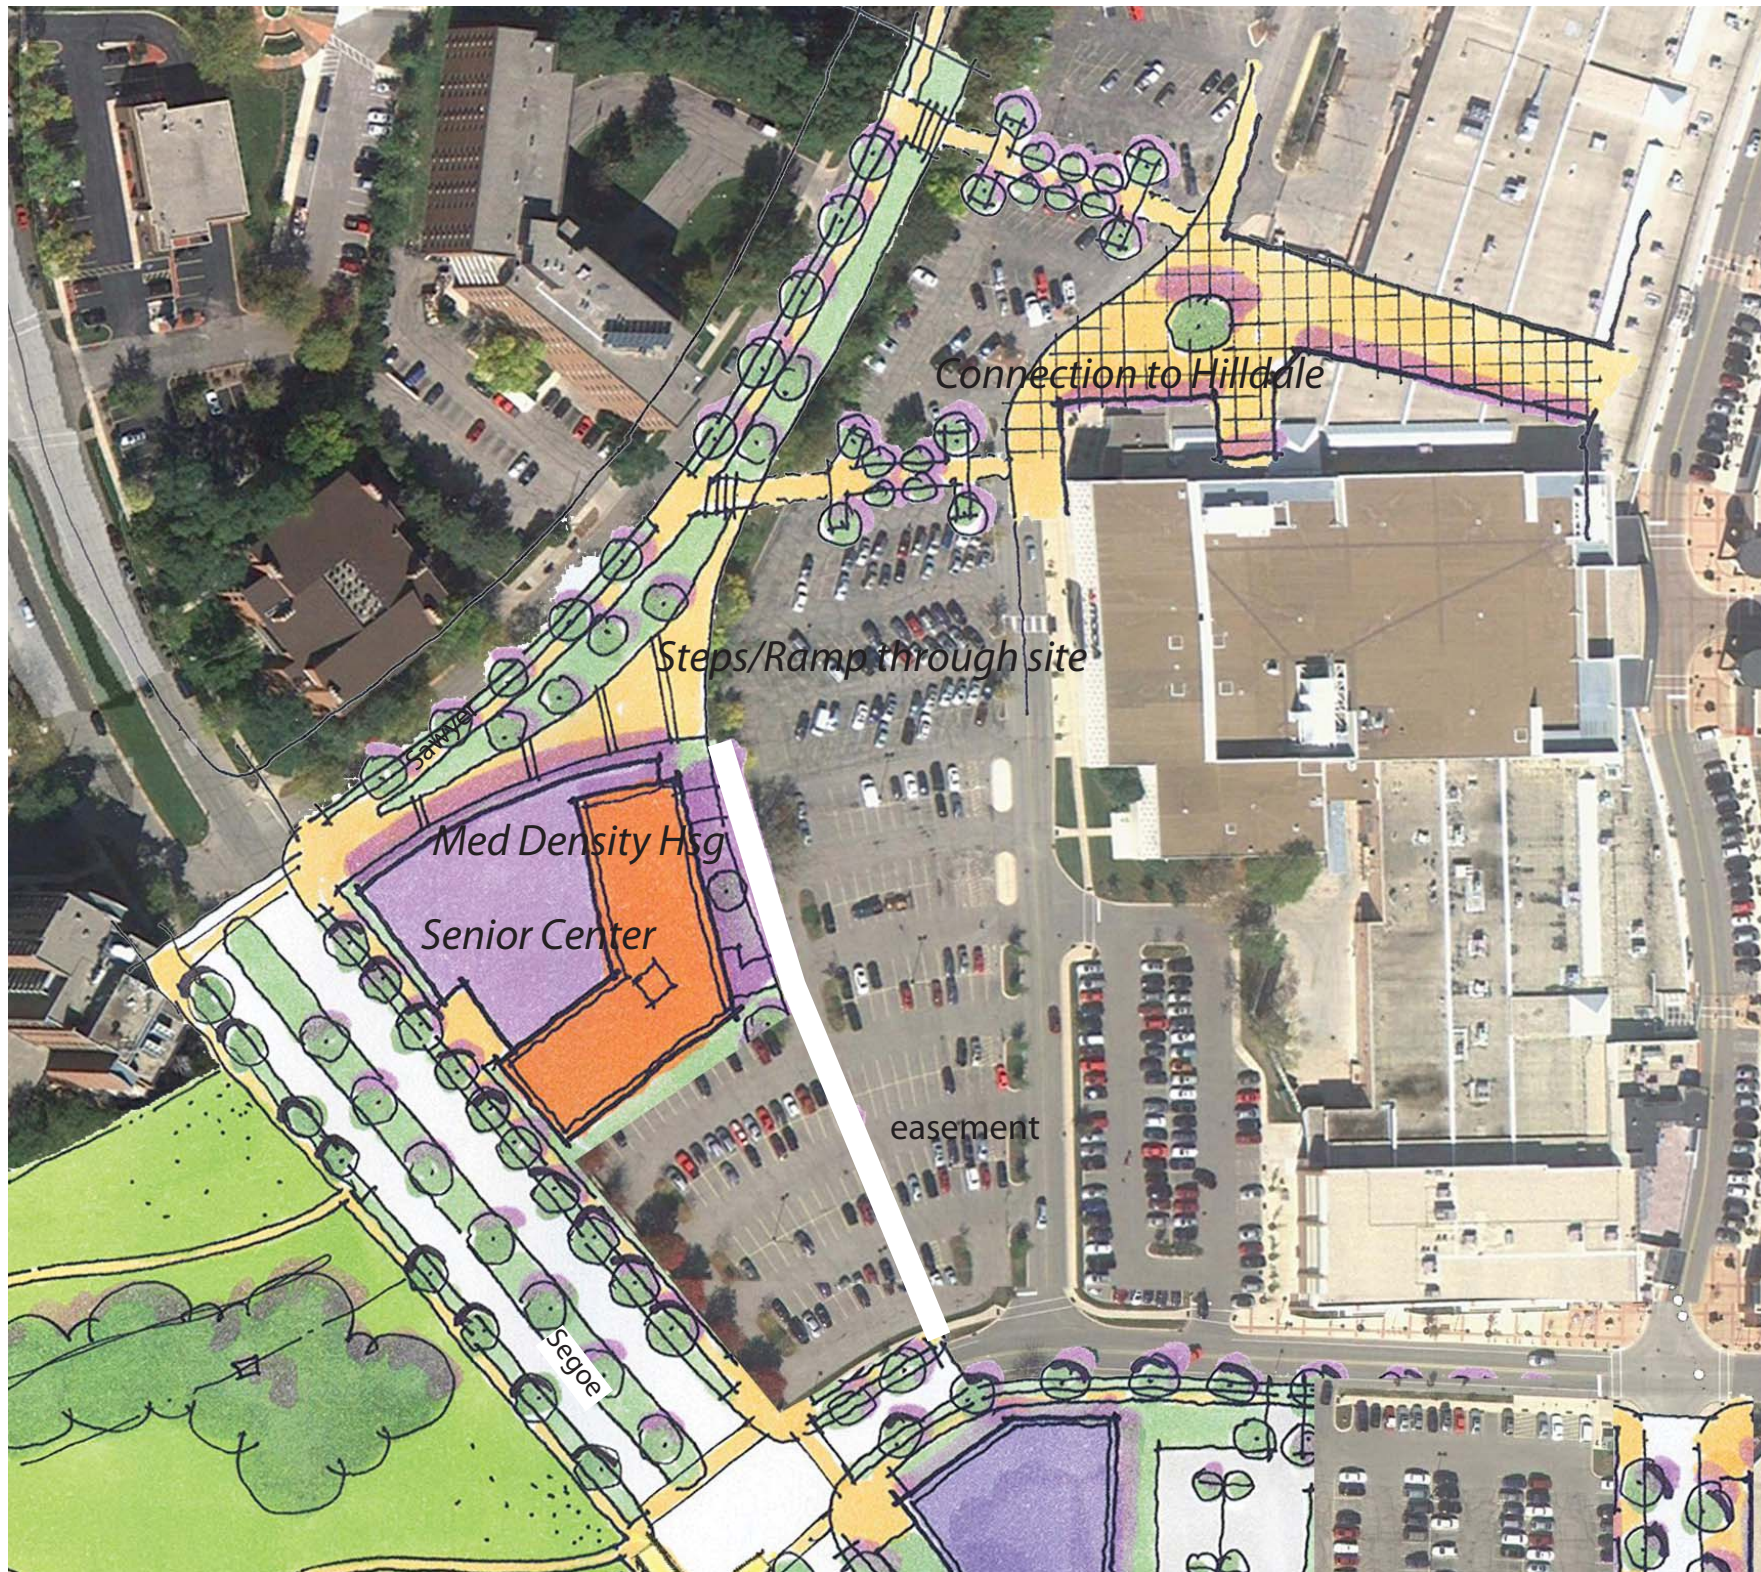

University Triangle

Rennebohm Park

Sawyer Segoe

Vernon/Price

Karen Arms

Hamilton/
Van Hise
School

North of Old Middleton
80,000 sf office
150 units housing

South of Old Middleton
200 units housing

15,000 sf Senior Center
90 units (8 story building)

200 units
125,000 sf office

200 Units