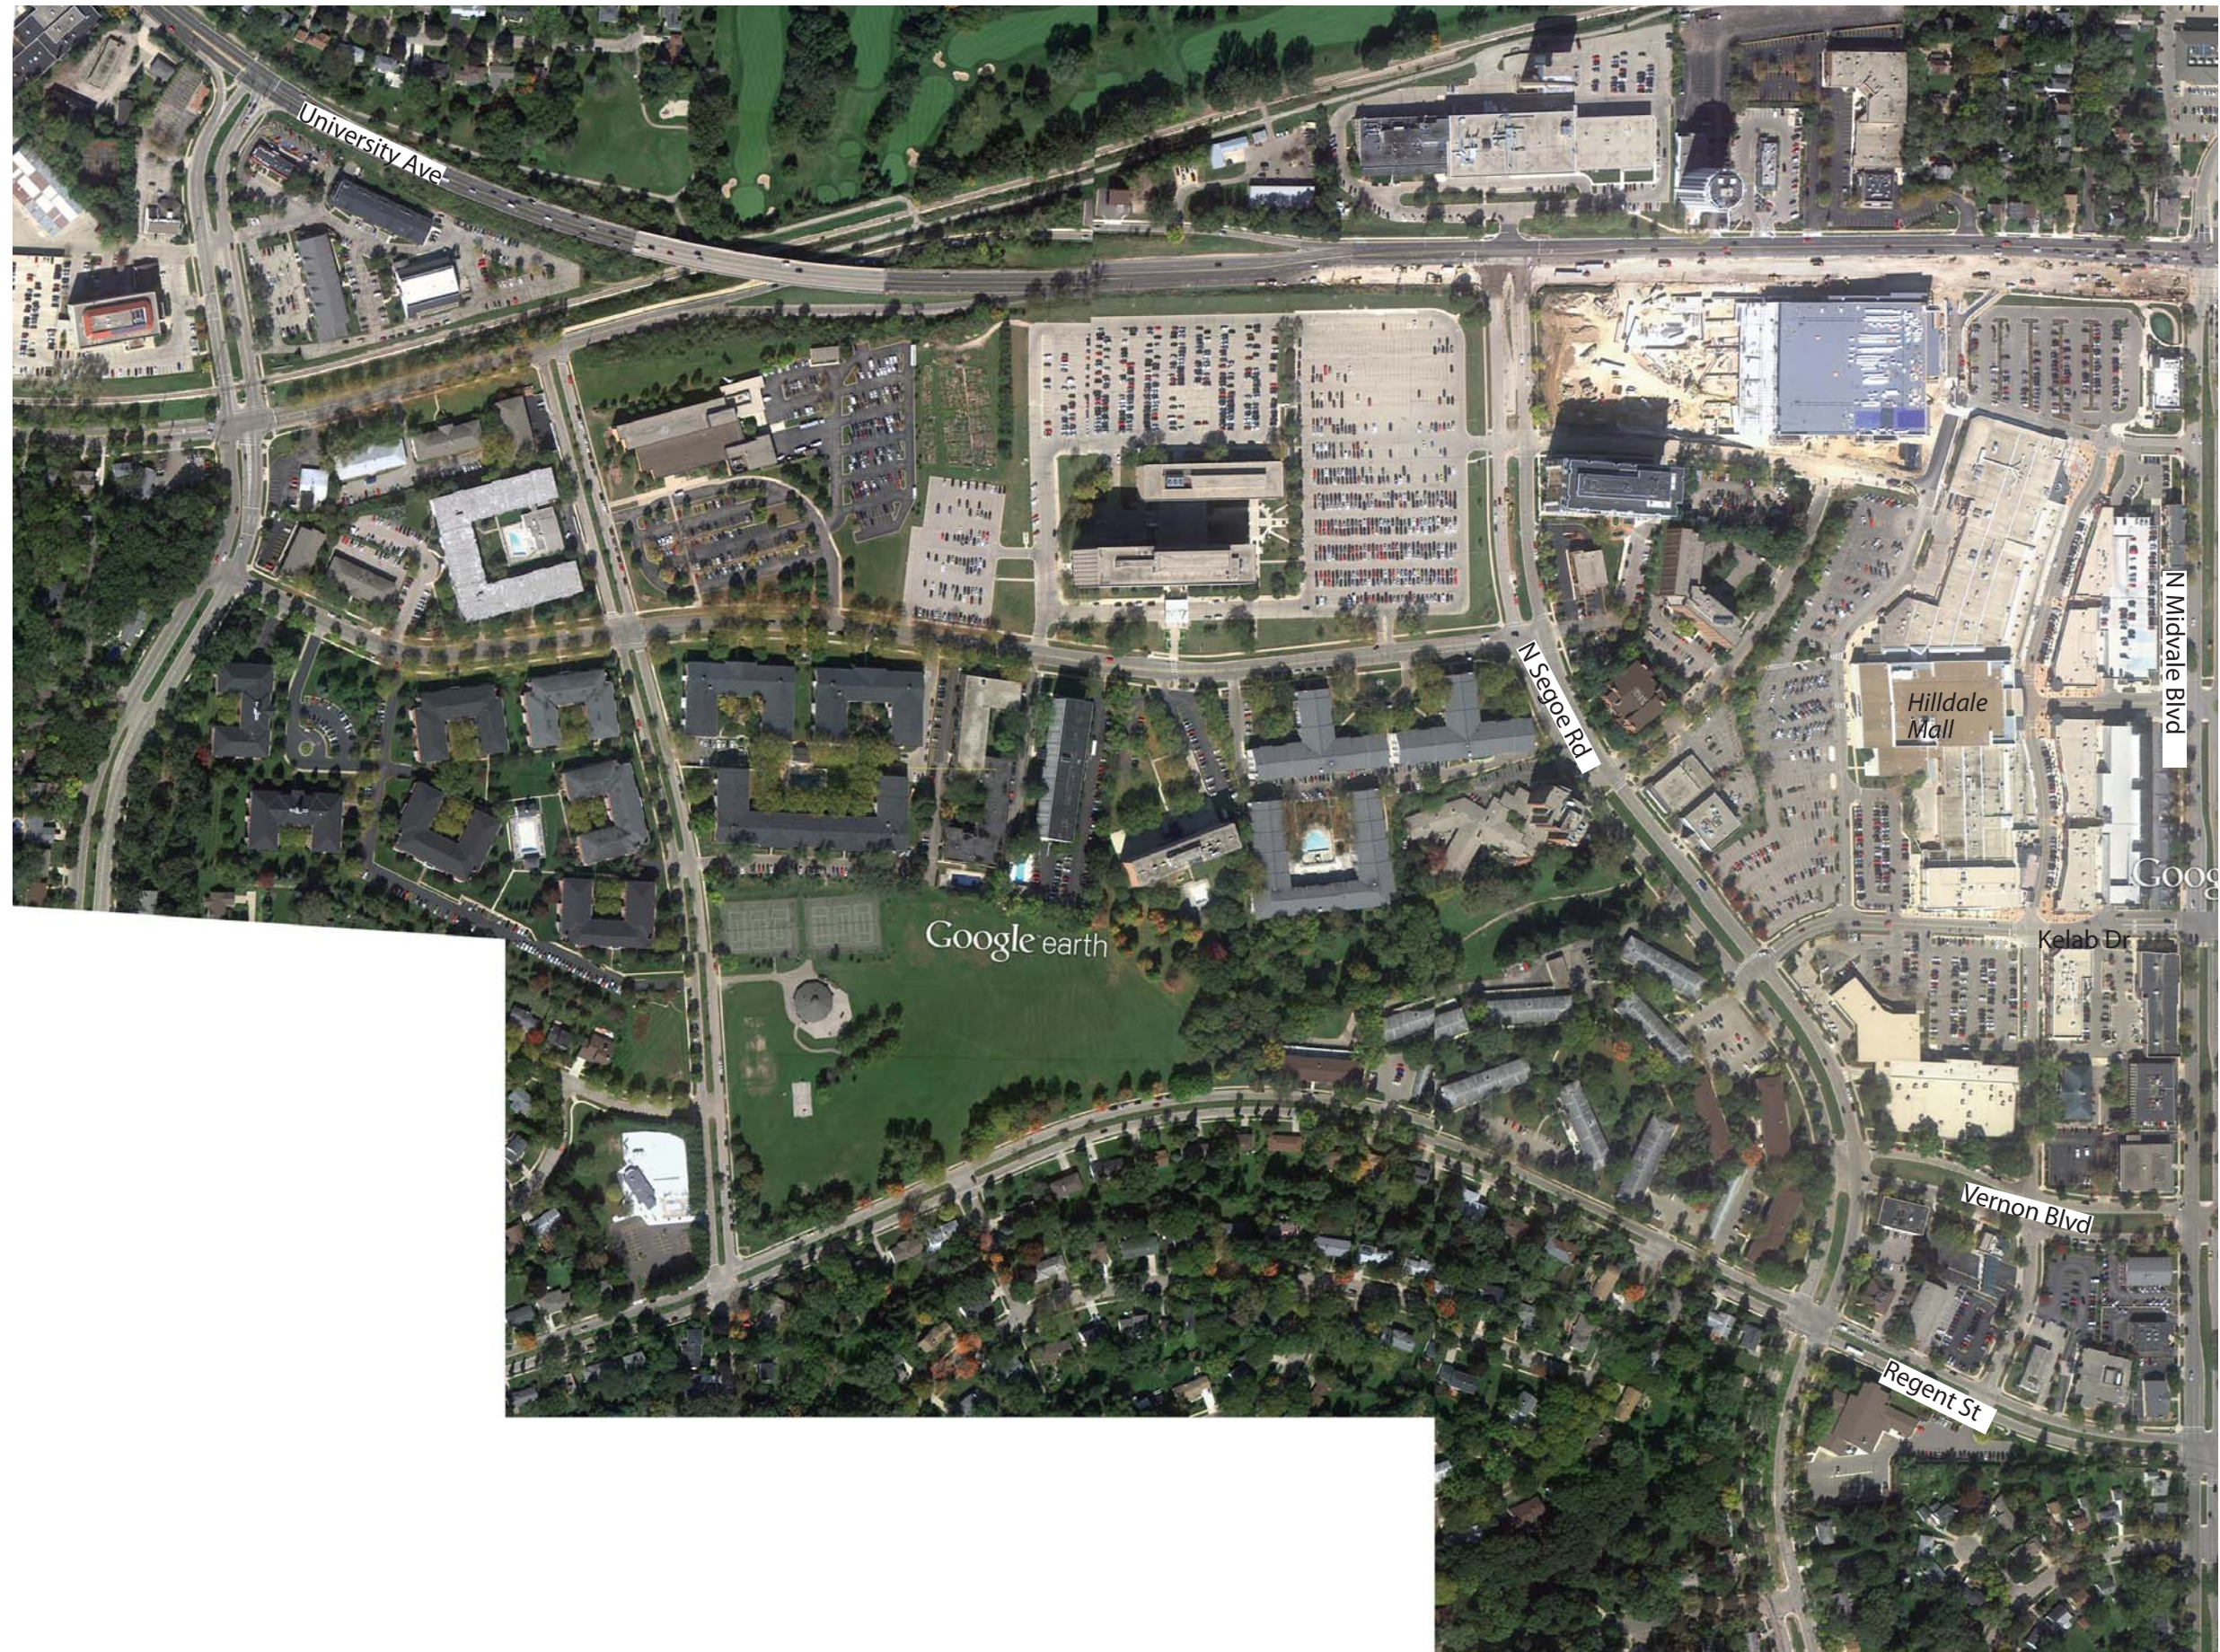

University Triangle

Rennebohm Park

Sawyer Segoe

Vernon/Price

Karen Arms

Hamilton/
Van Hise
School

North of Old Middleton
80,000 sf office
150 units housing

South of Old Middleton
200 units housing

15,000 sf Senior Center
90 units (8 story building)

200 units
125,000 sf office

200 Units