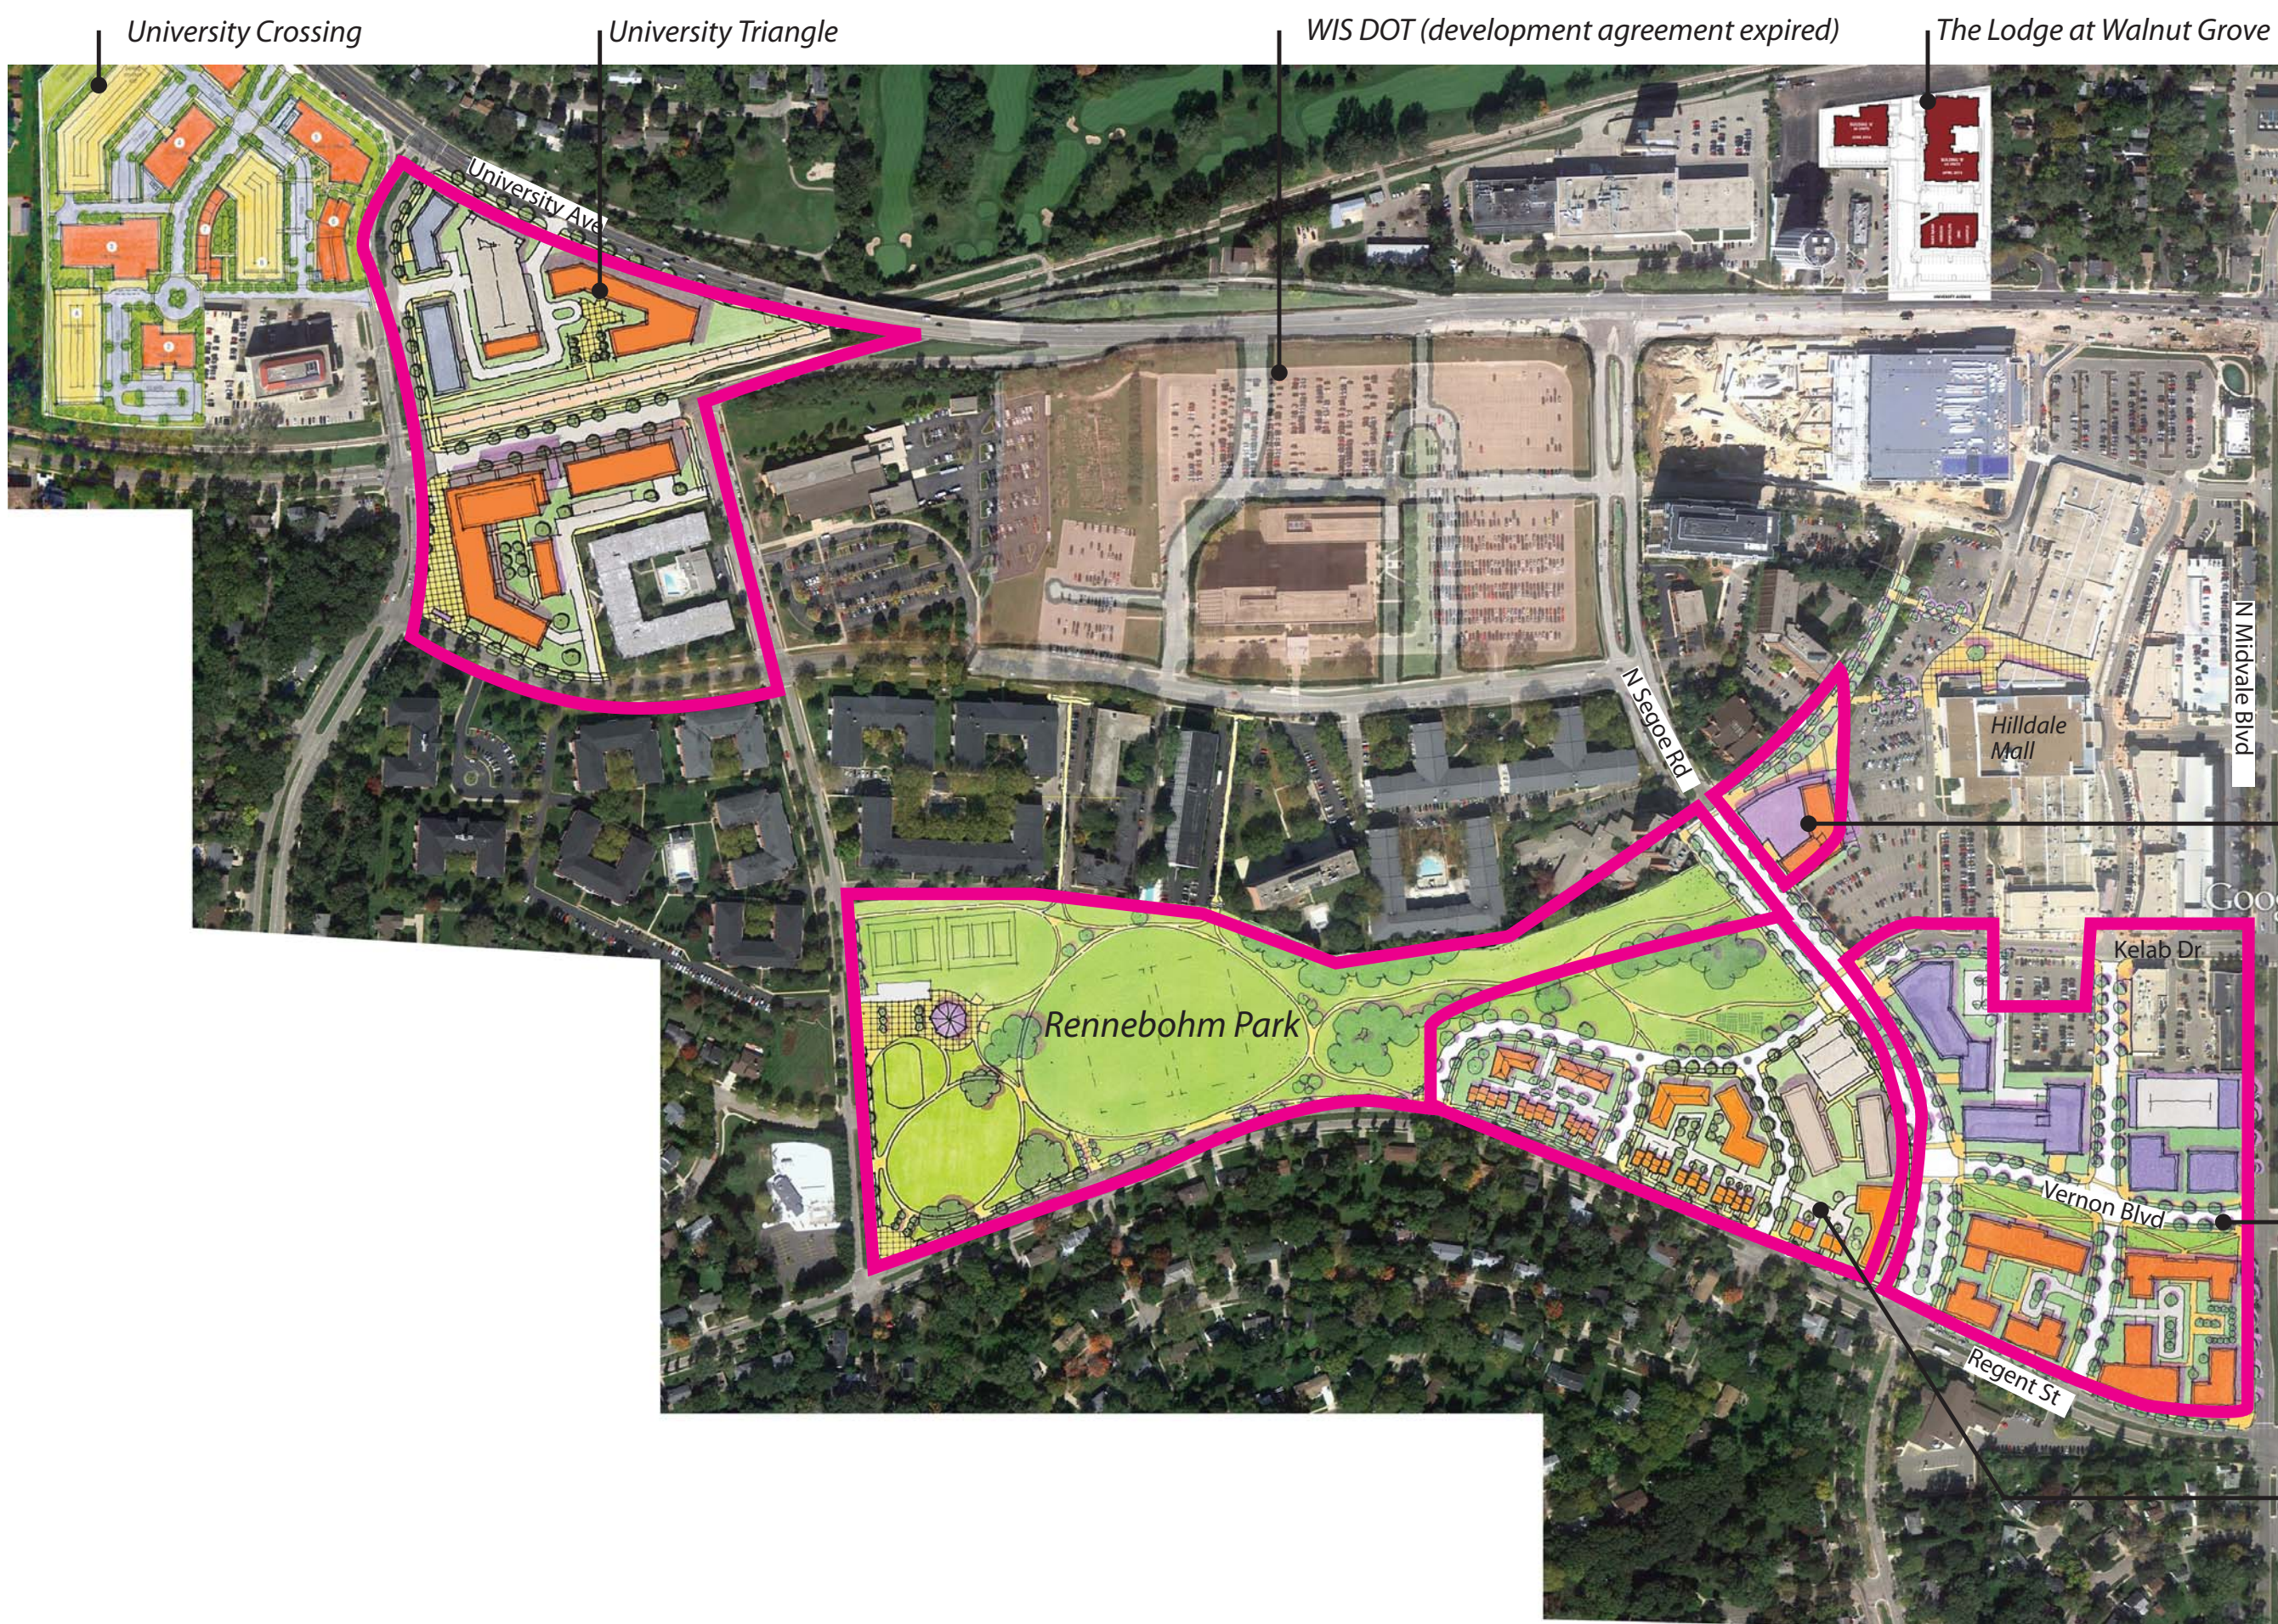

University Triangle

Rennebohm Park

Sawyer Segoe

Vernon/Price

Karen Arms

Hamilton/
Van Hise
School

North of Old Middleton
80,000 sf office
150 units housing

South of Old Middleton
200 units housing

15,000 sf Senior Center
90 units (8 story building)

200 units
125,000 sf office

200 Units