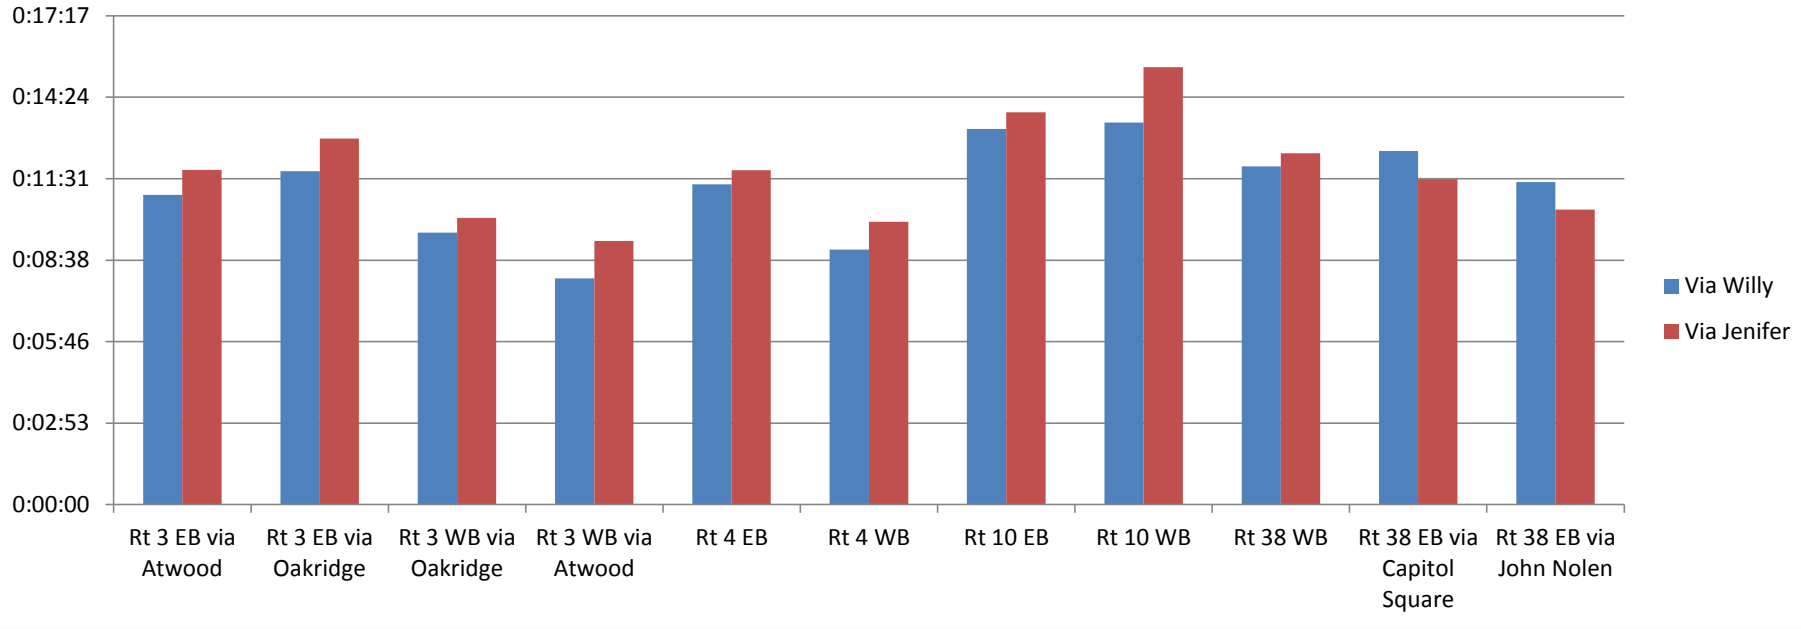

Williamson Street/Jenifer Street Overall Running Time by Route and Direction (Weekday)

NOTES:

Jenifer St. Data is from late May 2016
Williamson St. Data is from June 2016
See Route Level Analysis for information on time points/segments.
For AM Peak Midday PM Peak
Time categorized by departure time from 1st time point