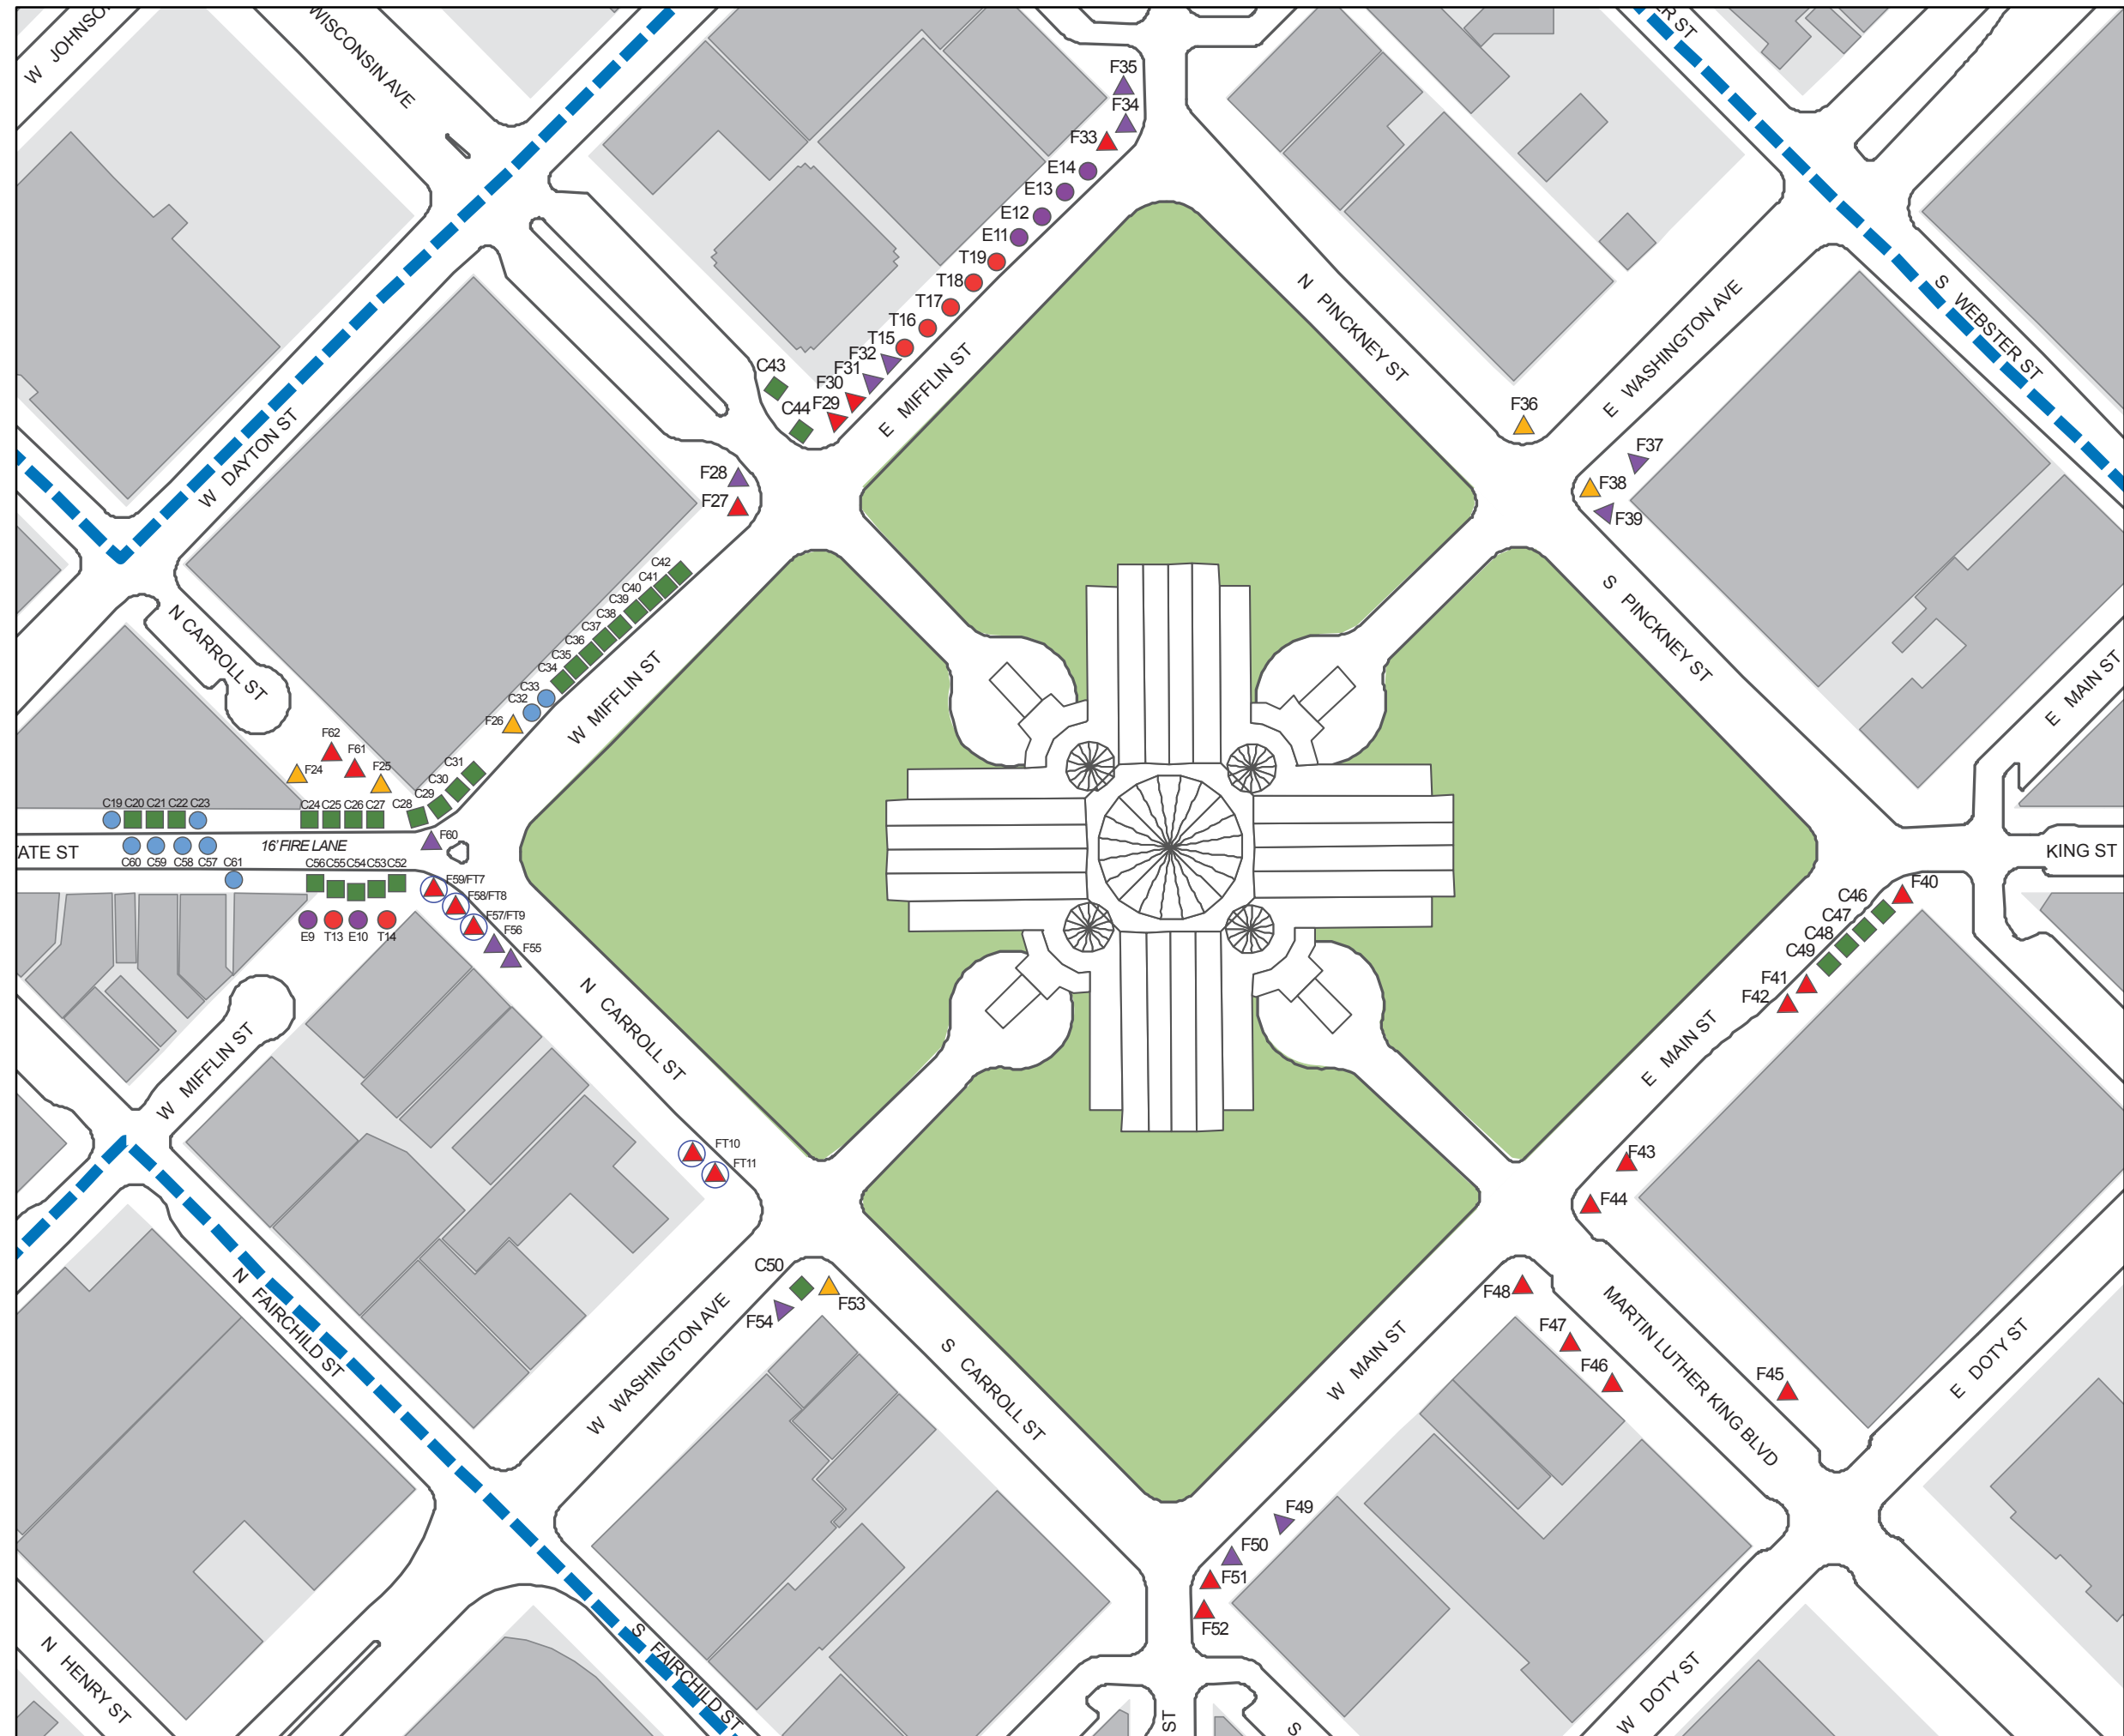

Capitol Concourse Vending Sites And T and E Tabling Sites

Vending Type

-  Arts & Craft Saturday 10' x 12' Max
-  Arts & Craft Saturday 4' x 8' Max
-  Food Saturday Only
-  Food Saturday No-Electric
-  Food Daily and Saturday
-  Food Temporary
-  T-site Tables (No Sales) Saturday
-  E-site Tables (Expressive Vending Only) Saturday
-  Mall/Concourse Vending Area