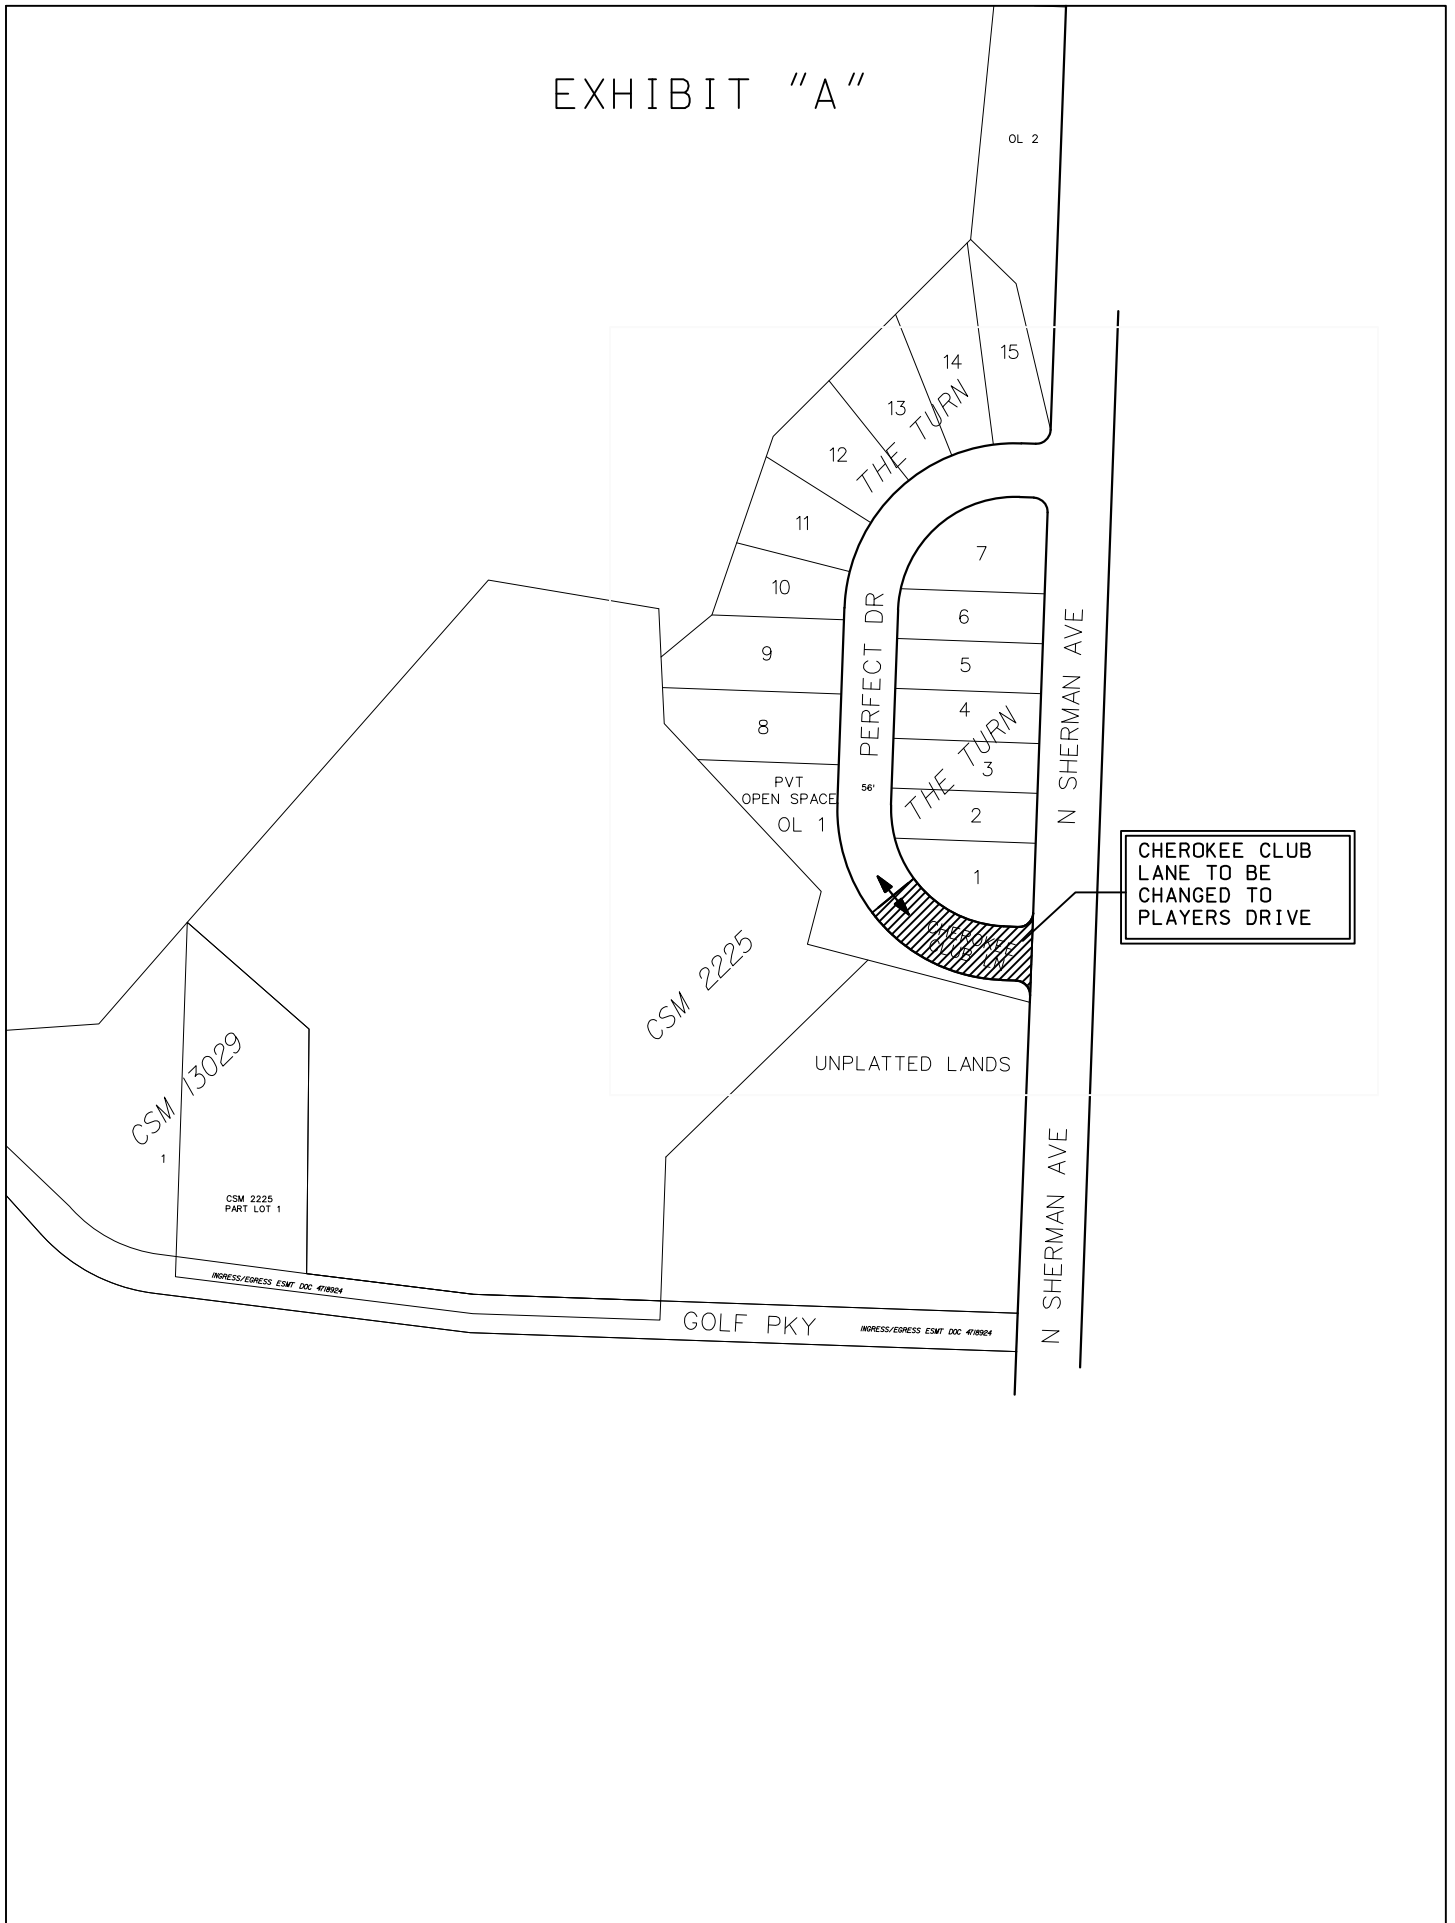

EXHIBIT "A"

CHEROKEE CLUB
LANE TO BE
CHANGED TO
PLAYERS DRIVE

CSM 13029

CSM 2225
PART LOT 1

CSM 2225

UNPLATTED LANDS

GOLF PKY

OL 2

N SHERMAN AVE

N SHERMAN AVE

INGRESS/EGRESS ESMT. DOC. 4/18/04

INGRESS/EGRESS ESMT. DOC. 4/18/04