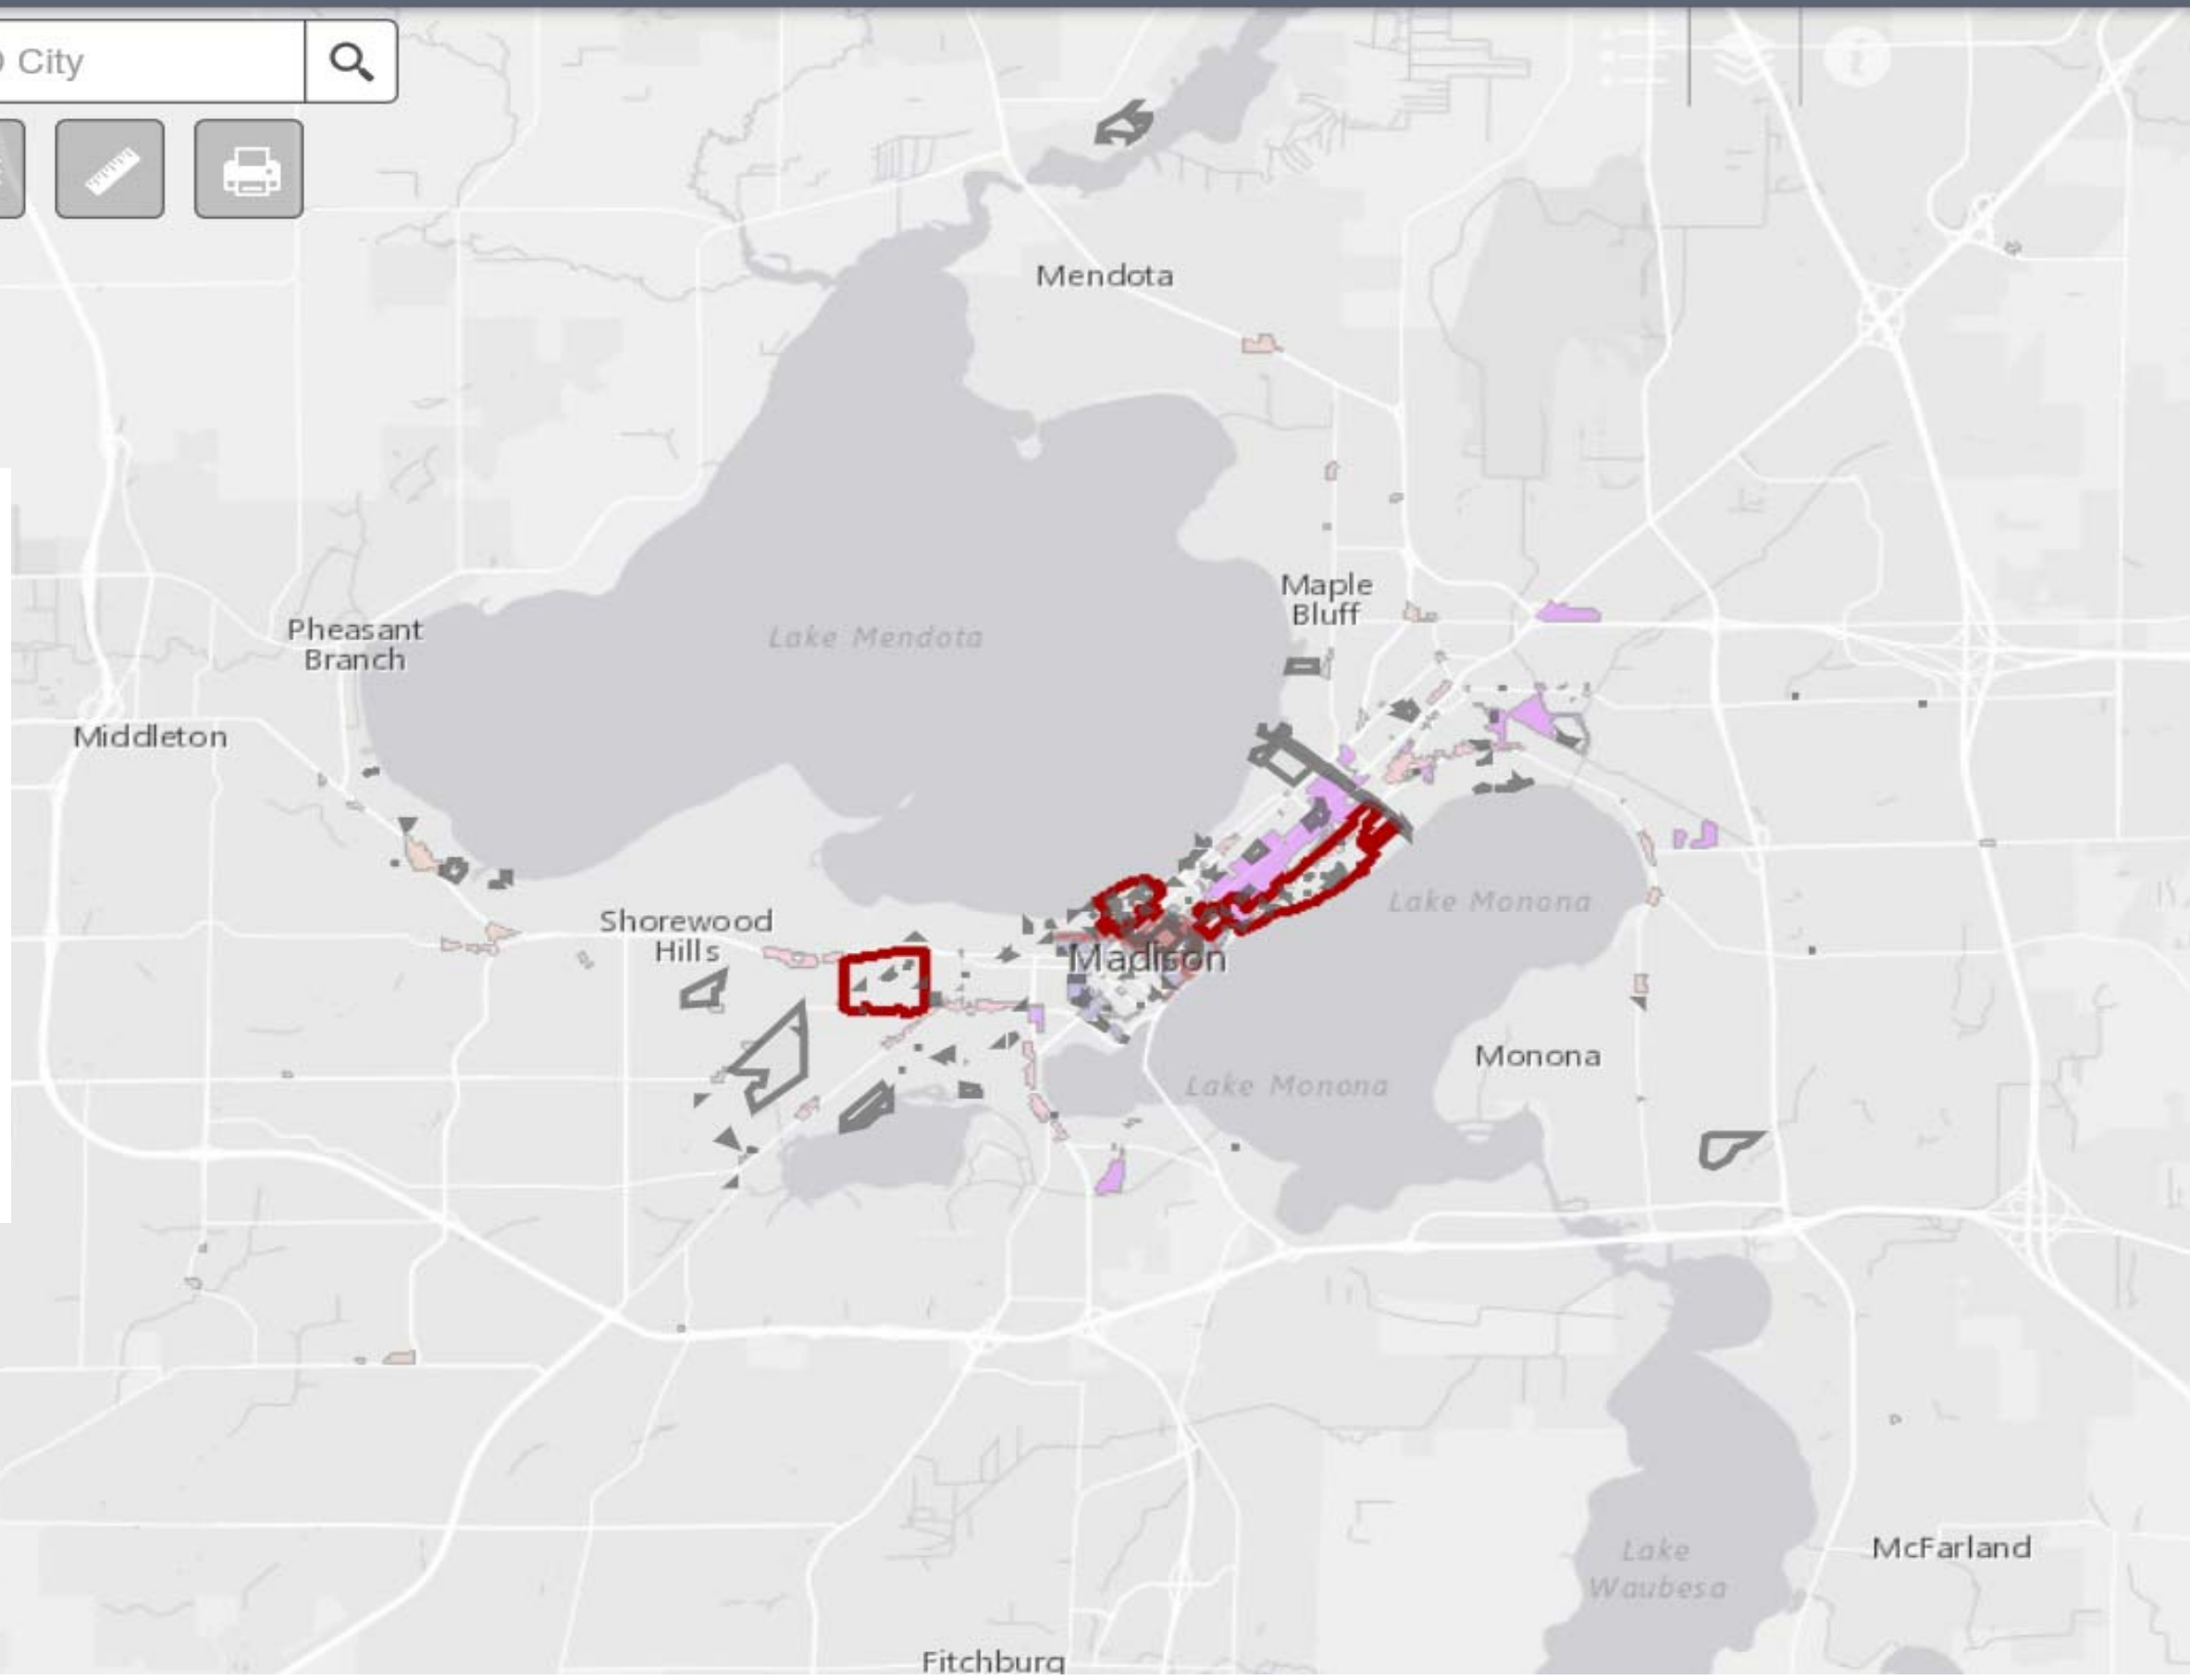

City of Madison Zoning Districts

Type Address AND City

Ashton

Zoning Legend

Local Landmarks

Zoning

Local Historic Districts

-  UMX
-  DC
-  TSS
-  NMX
-  TE