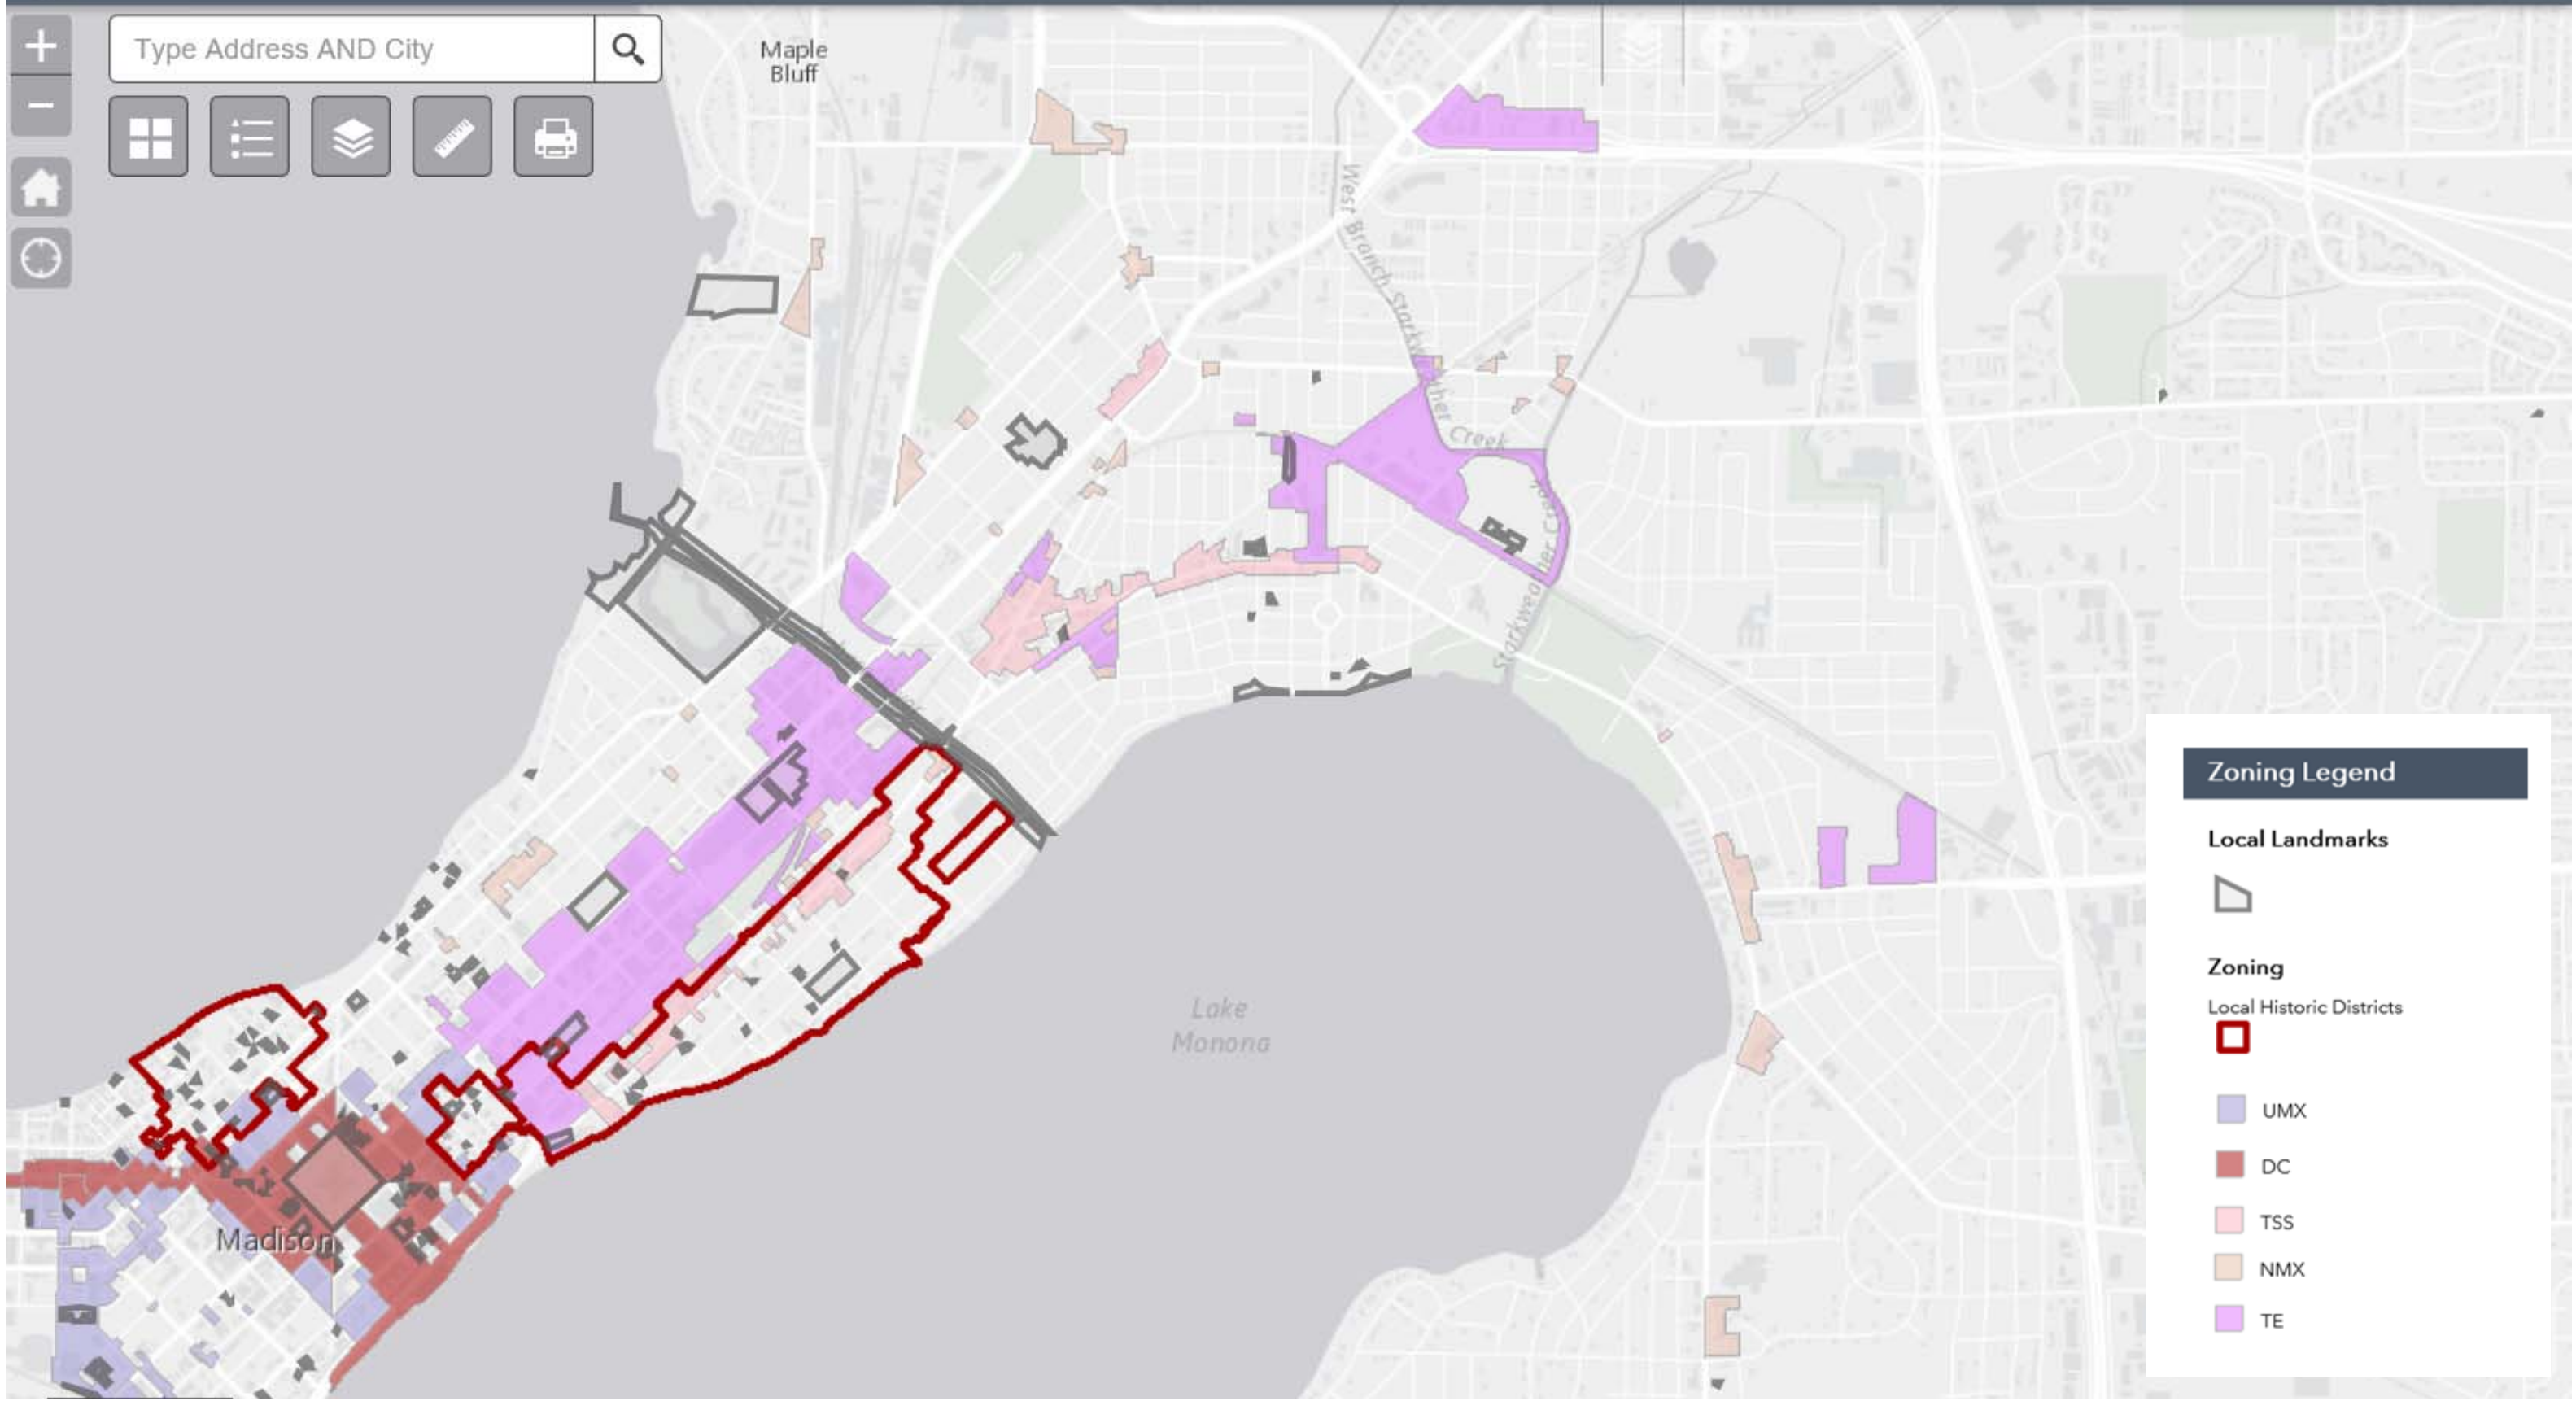

City of Madison Zoning Districts

Type Address AND City

Zoning Legend

- **Local Landmarks**
- **Zoning**
  - **Local Historic Districts**
  - UMX
  - DC
  - TSS
  - NMX
  - TE