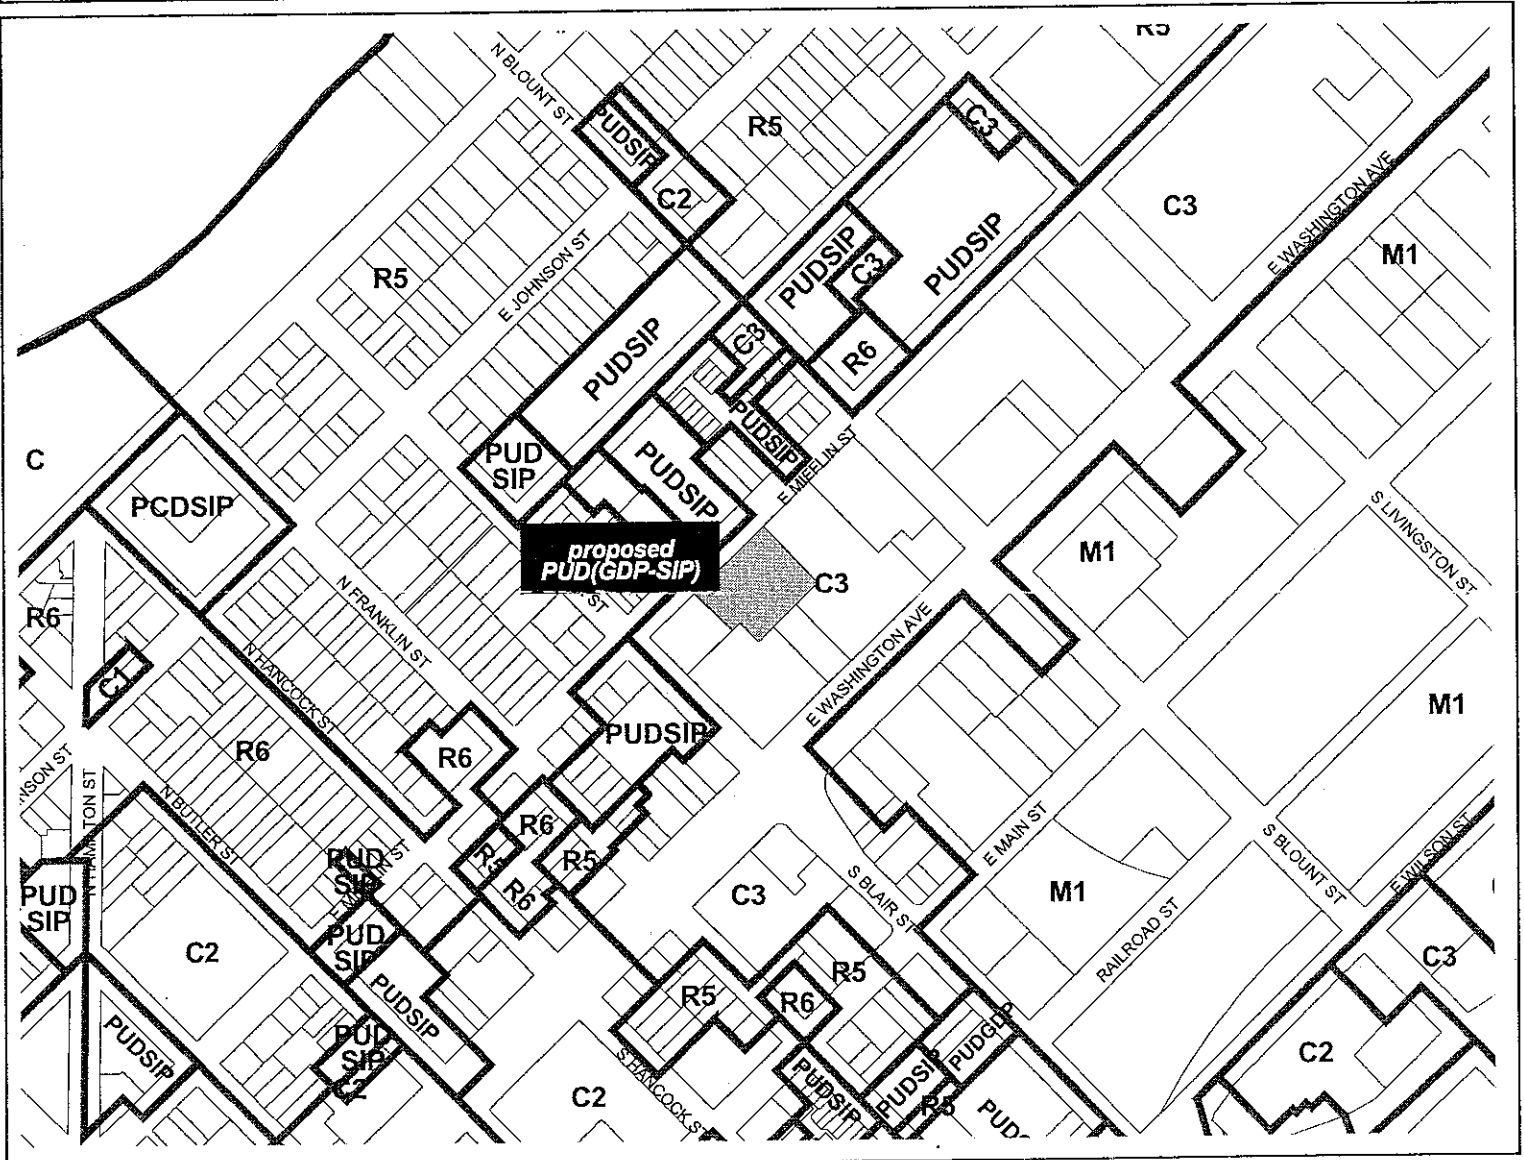

File No. _____
Public Hearing Dates: _____
Plan Commission 05 June 2006
Common Council 20 June 2006

For Questions contact: Tim Parks at: 261-9632 or tparks@cityofmadison.com or City Planning at 266-4635