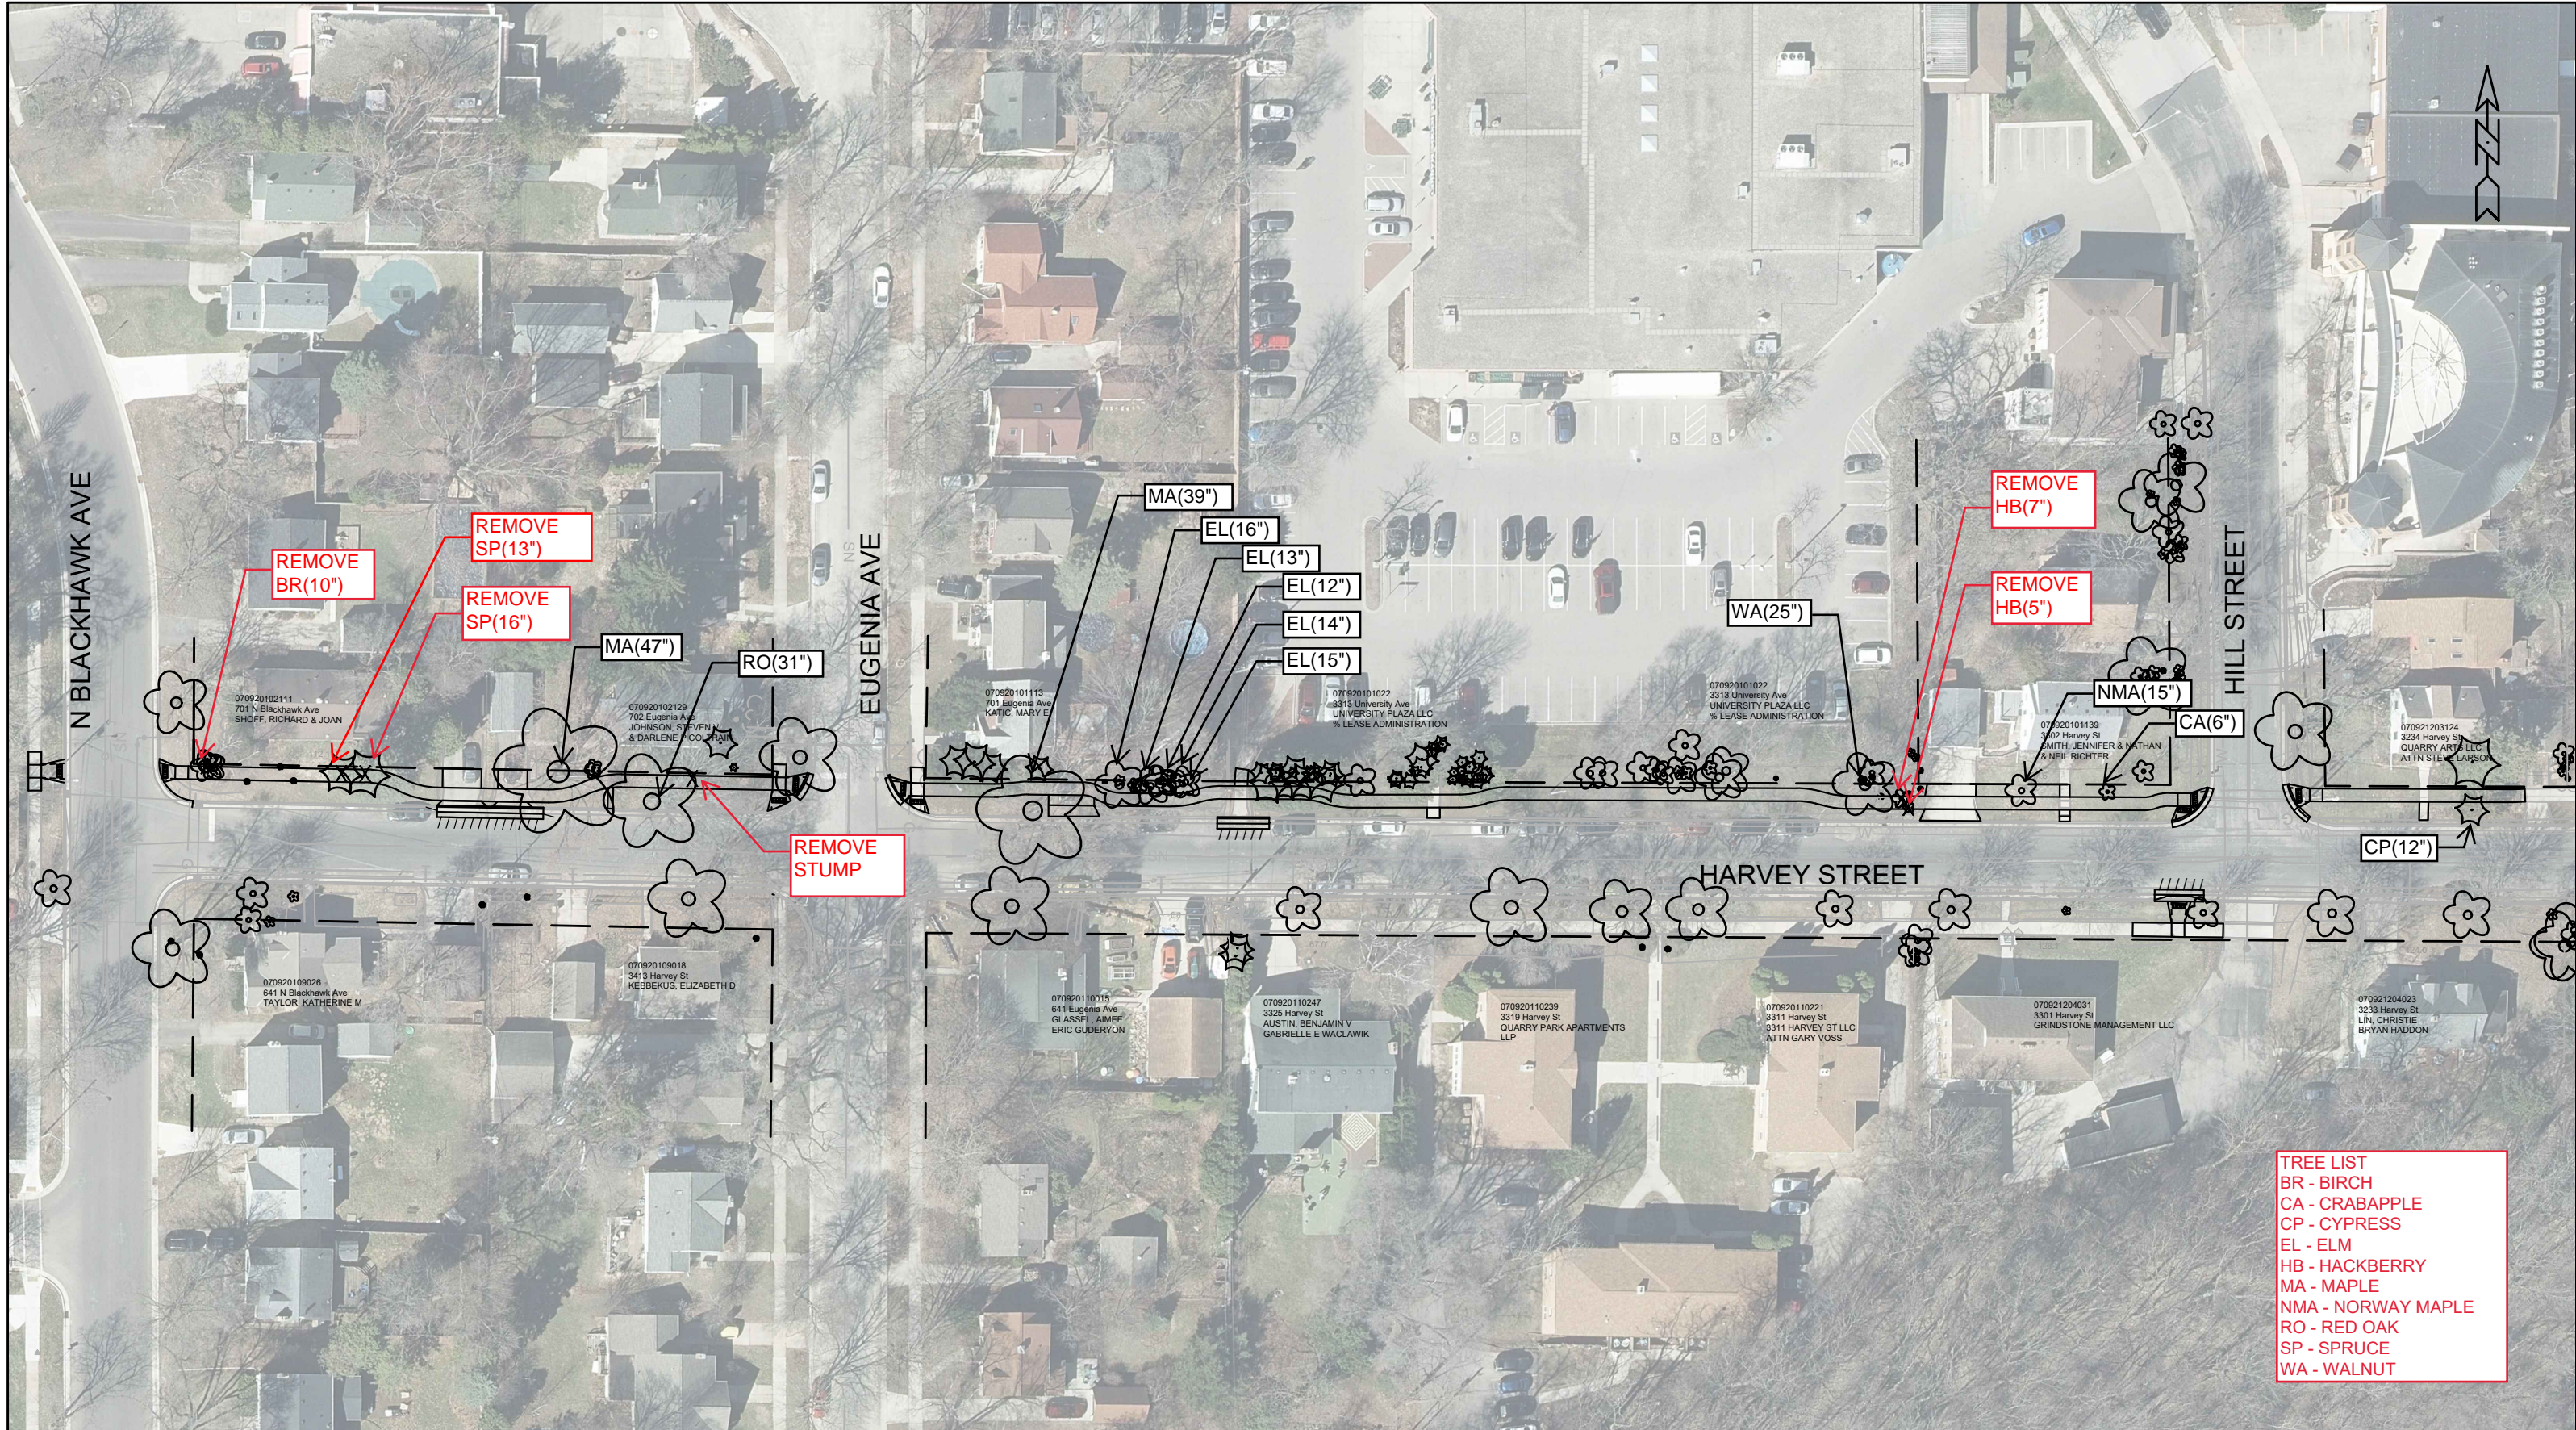

# SCHMITT PLACE AND HARVEY STREET RECONSTRUCTION (PROJECT OVERVIEW)

# SCHMITT PLACE AND HARVEY STREET RECONSTRUCTION (WEST)

- TREE LIST**
- BR - BIRCH
  - CA - CRABAPPLE
  - CP - CYPRESS
  - EL - ELM
  - HB - HACKBERRY
  - MA - MAPLE
  - NMA - NORWAY MAPLE
  - RO - RED OAK
  - SP - SPRUCE
  - WA - WALNUT