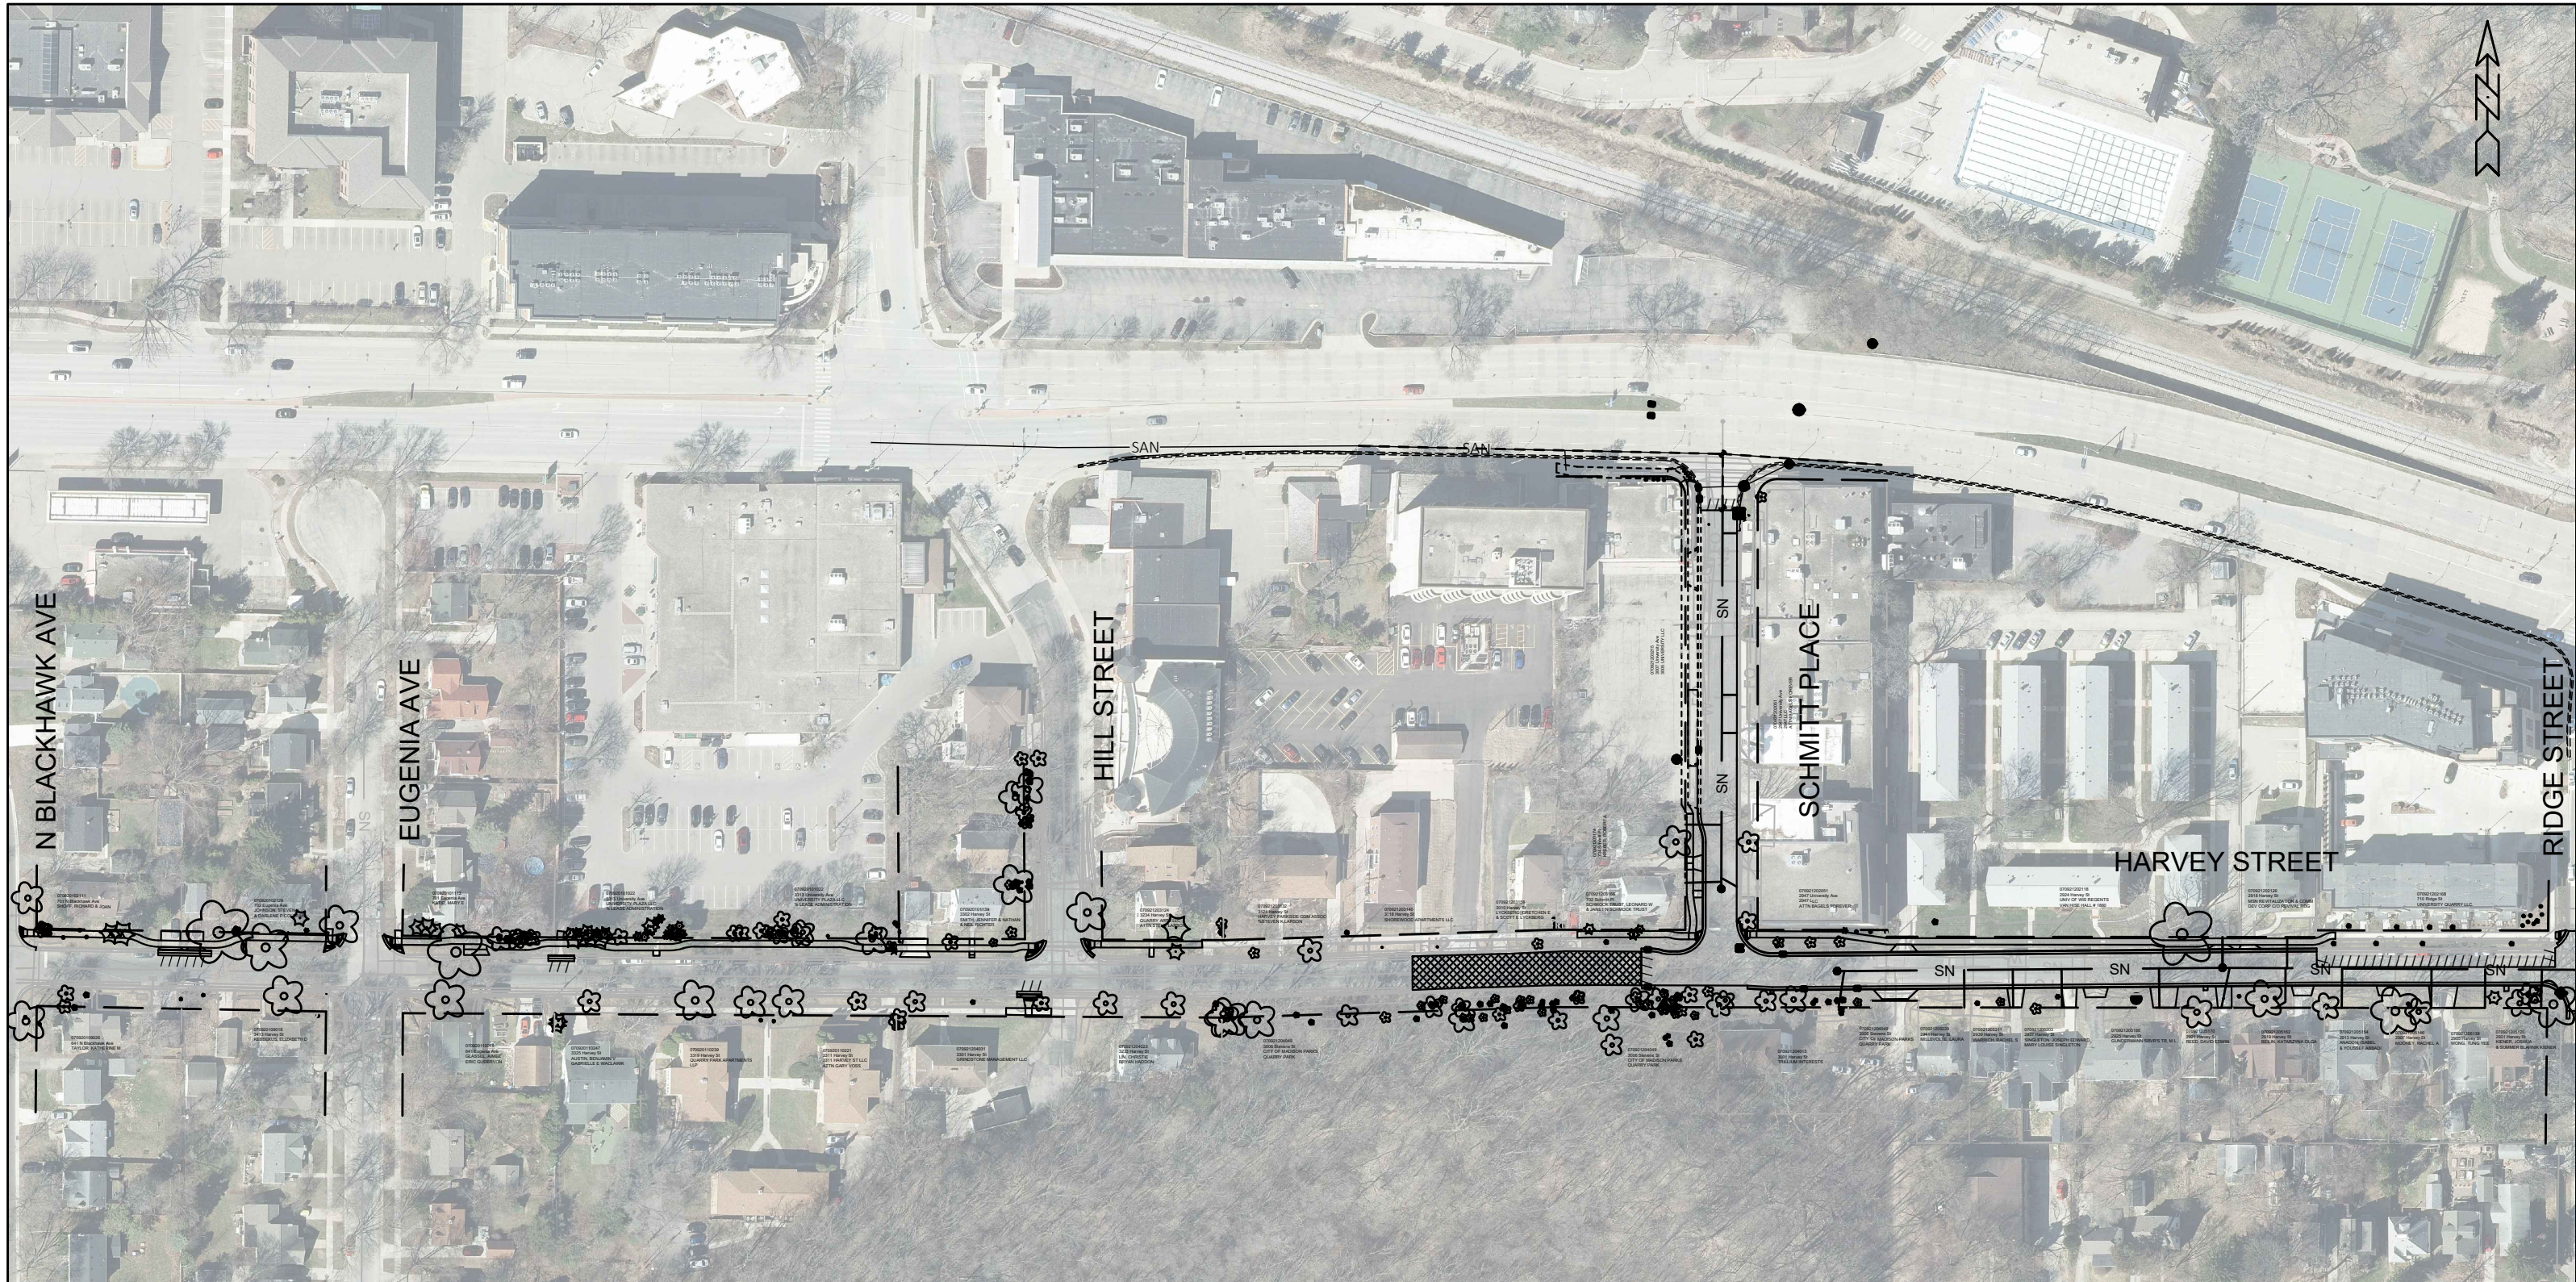

# SCHMITT PLACE AND HARVEY STREET RECONSTRUCTION (PROJECT OVERVIEW)

# SCHMITT PLACE AND HARVEY STREET RECONSTRUCTION (WEST)

- TREE LIST**
- BR - BIRCH
  - CA - CRABAPPLE
  - CP - CYPRESS
  - EL - ELM
  - HB - HACKBERRY
  - MA - MAPLE
  - NMA - NORWAY MAPLE
  - RO - RED OAK
  - SP - SPRUCE
  - WA - WALNUT