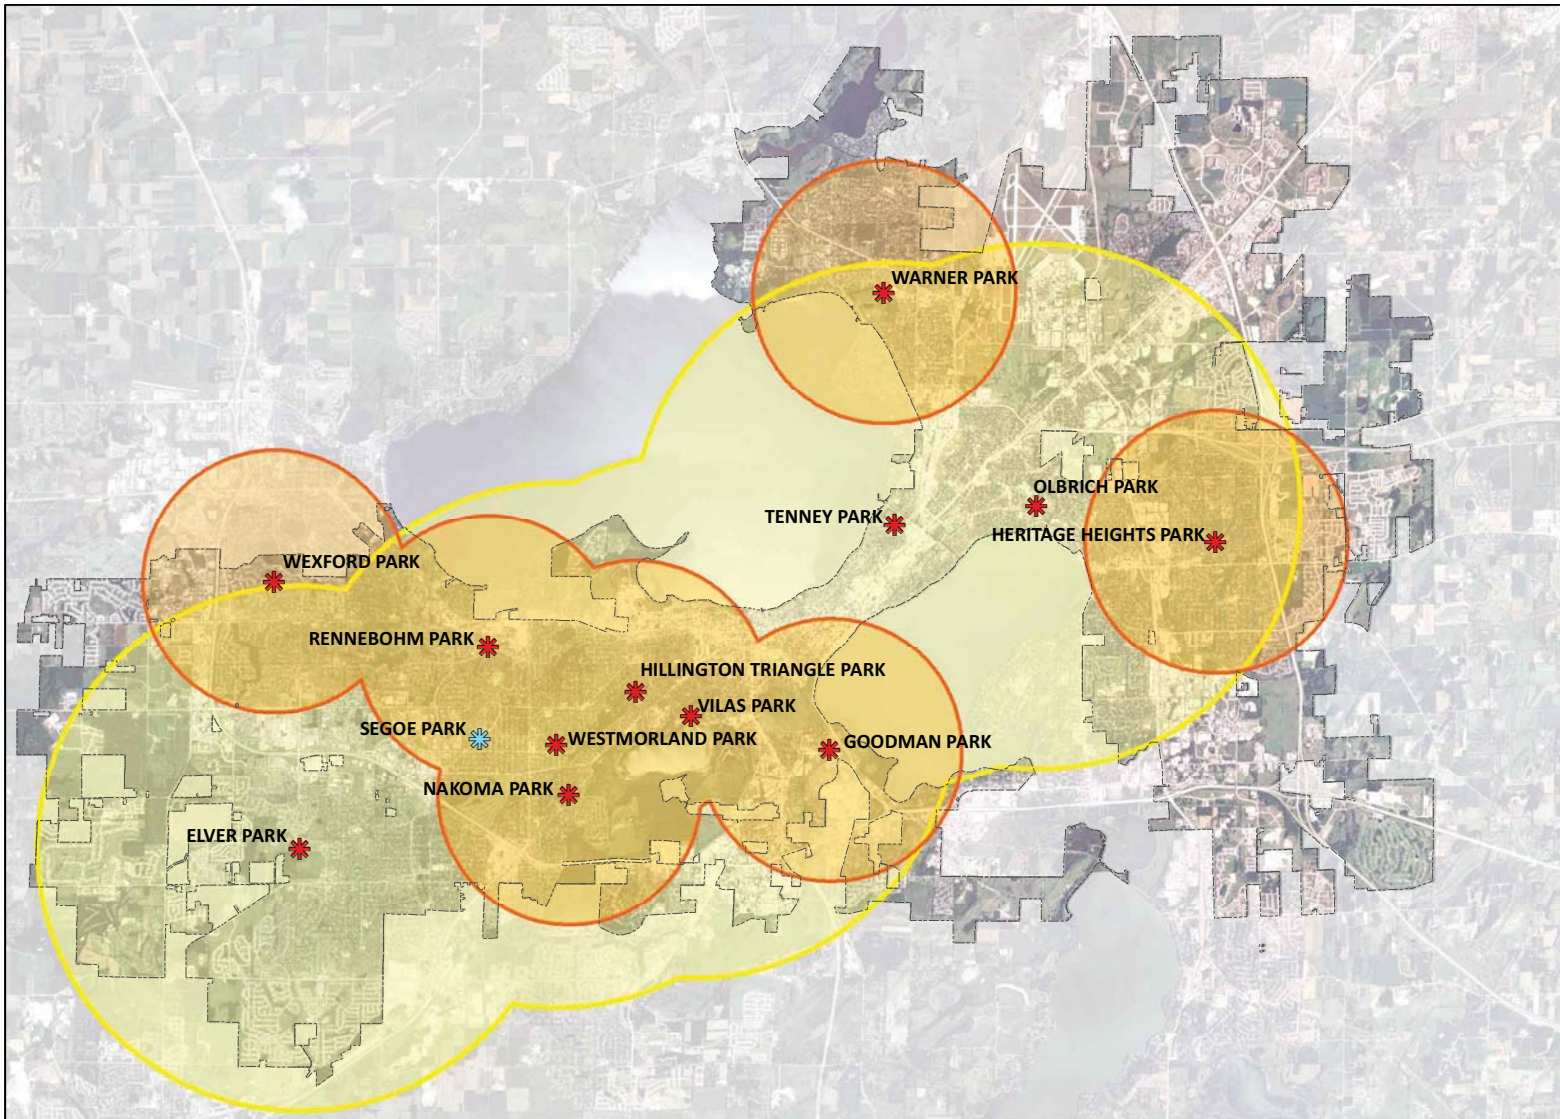

# City of Madison Ice Rink Service Area Map

## Legend

- City of Madison Municipal Boundary
- Existing Ice Rinks
- Requested Ice Rink
- Existing 1.5 mile service area
- Existing 3 mile service area

Date: 12/3/2014