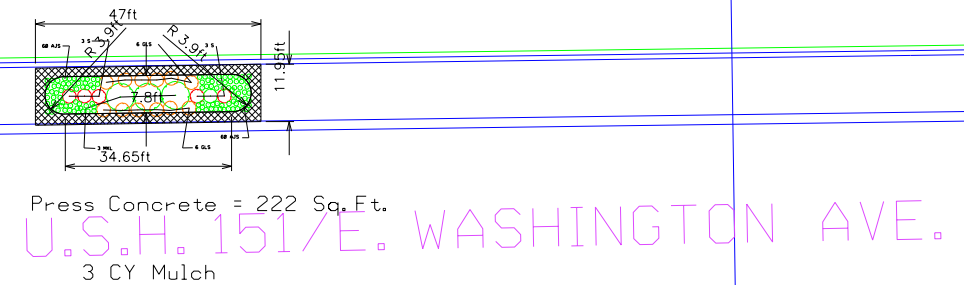

PLOT SCALE:
 PLOT NAME:
 REV. DATE:
 ORIGINATOR:

LEVELS ON * 1,2,3,4,5,6,7,8,9,10,11,12,13,14,15,16,17,18,19,20,21,22,23,24,25,26,27,28,29,30,31,32,33,34,35,36,37,38,39,40,41,42,43,44,45,46,47,48,49,50,51,52,53,54,55,56,57,58,59,60,61,62,63

U.S.H. 151/E. WASHINGTON AVE.

U.S.H. 151/E. WASHINGTON AVE.

ZEIER RD.

SCALE 1" = 40'