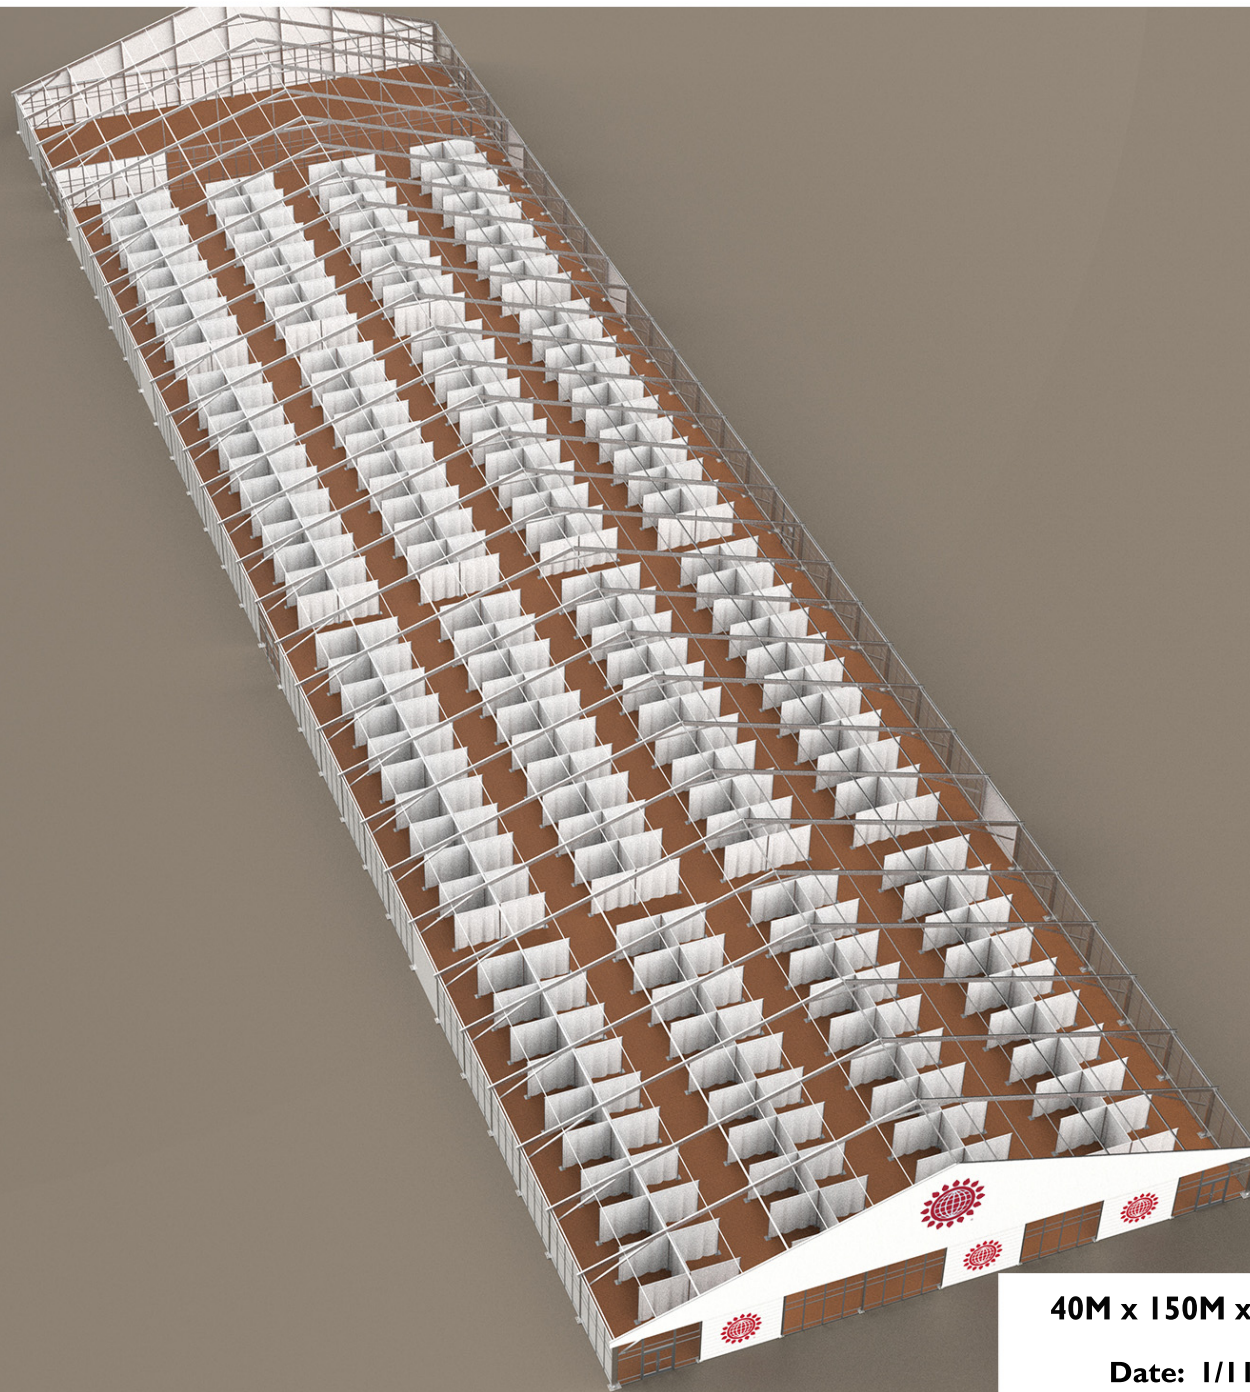

Date: 12/8/2020 by: DMK

Drawing: 20-453-2

Note: Drawing is not to Scale - Colors may appear different when printed or on a computer monitor.

40M x 150M x 4M 334 PROFILE

Date: 12/8/2020 by: DMK

Drawing: 20-453-3

Note: Drawing is not to Scale - Colors may appear different when printed or on a computer monitor.

40M x 150M x 4M 334 PROFILE

Date: 12/8/2020 by: DMK

Drawing: 20-453-4

Note: Drawing is not to Scale - Colors may appear different when printed or on a computer monitor.

40M x 150M x 4M 334 PROFILE

Date: 1/11/2021 by: DMK

Drawing: 20-453-5

Note: Drawing is not to Scale - Colors may appear different when printed or on a computer monitor.