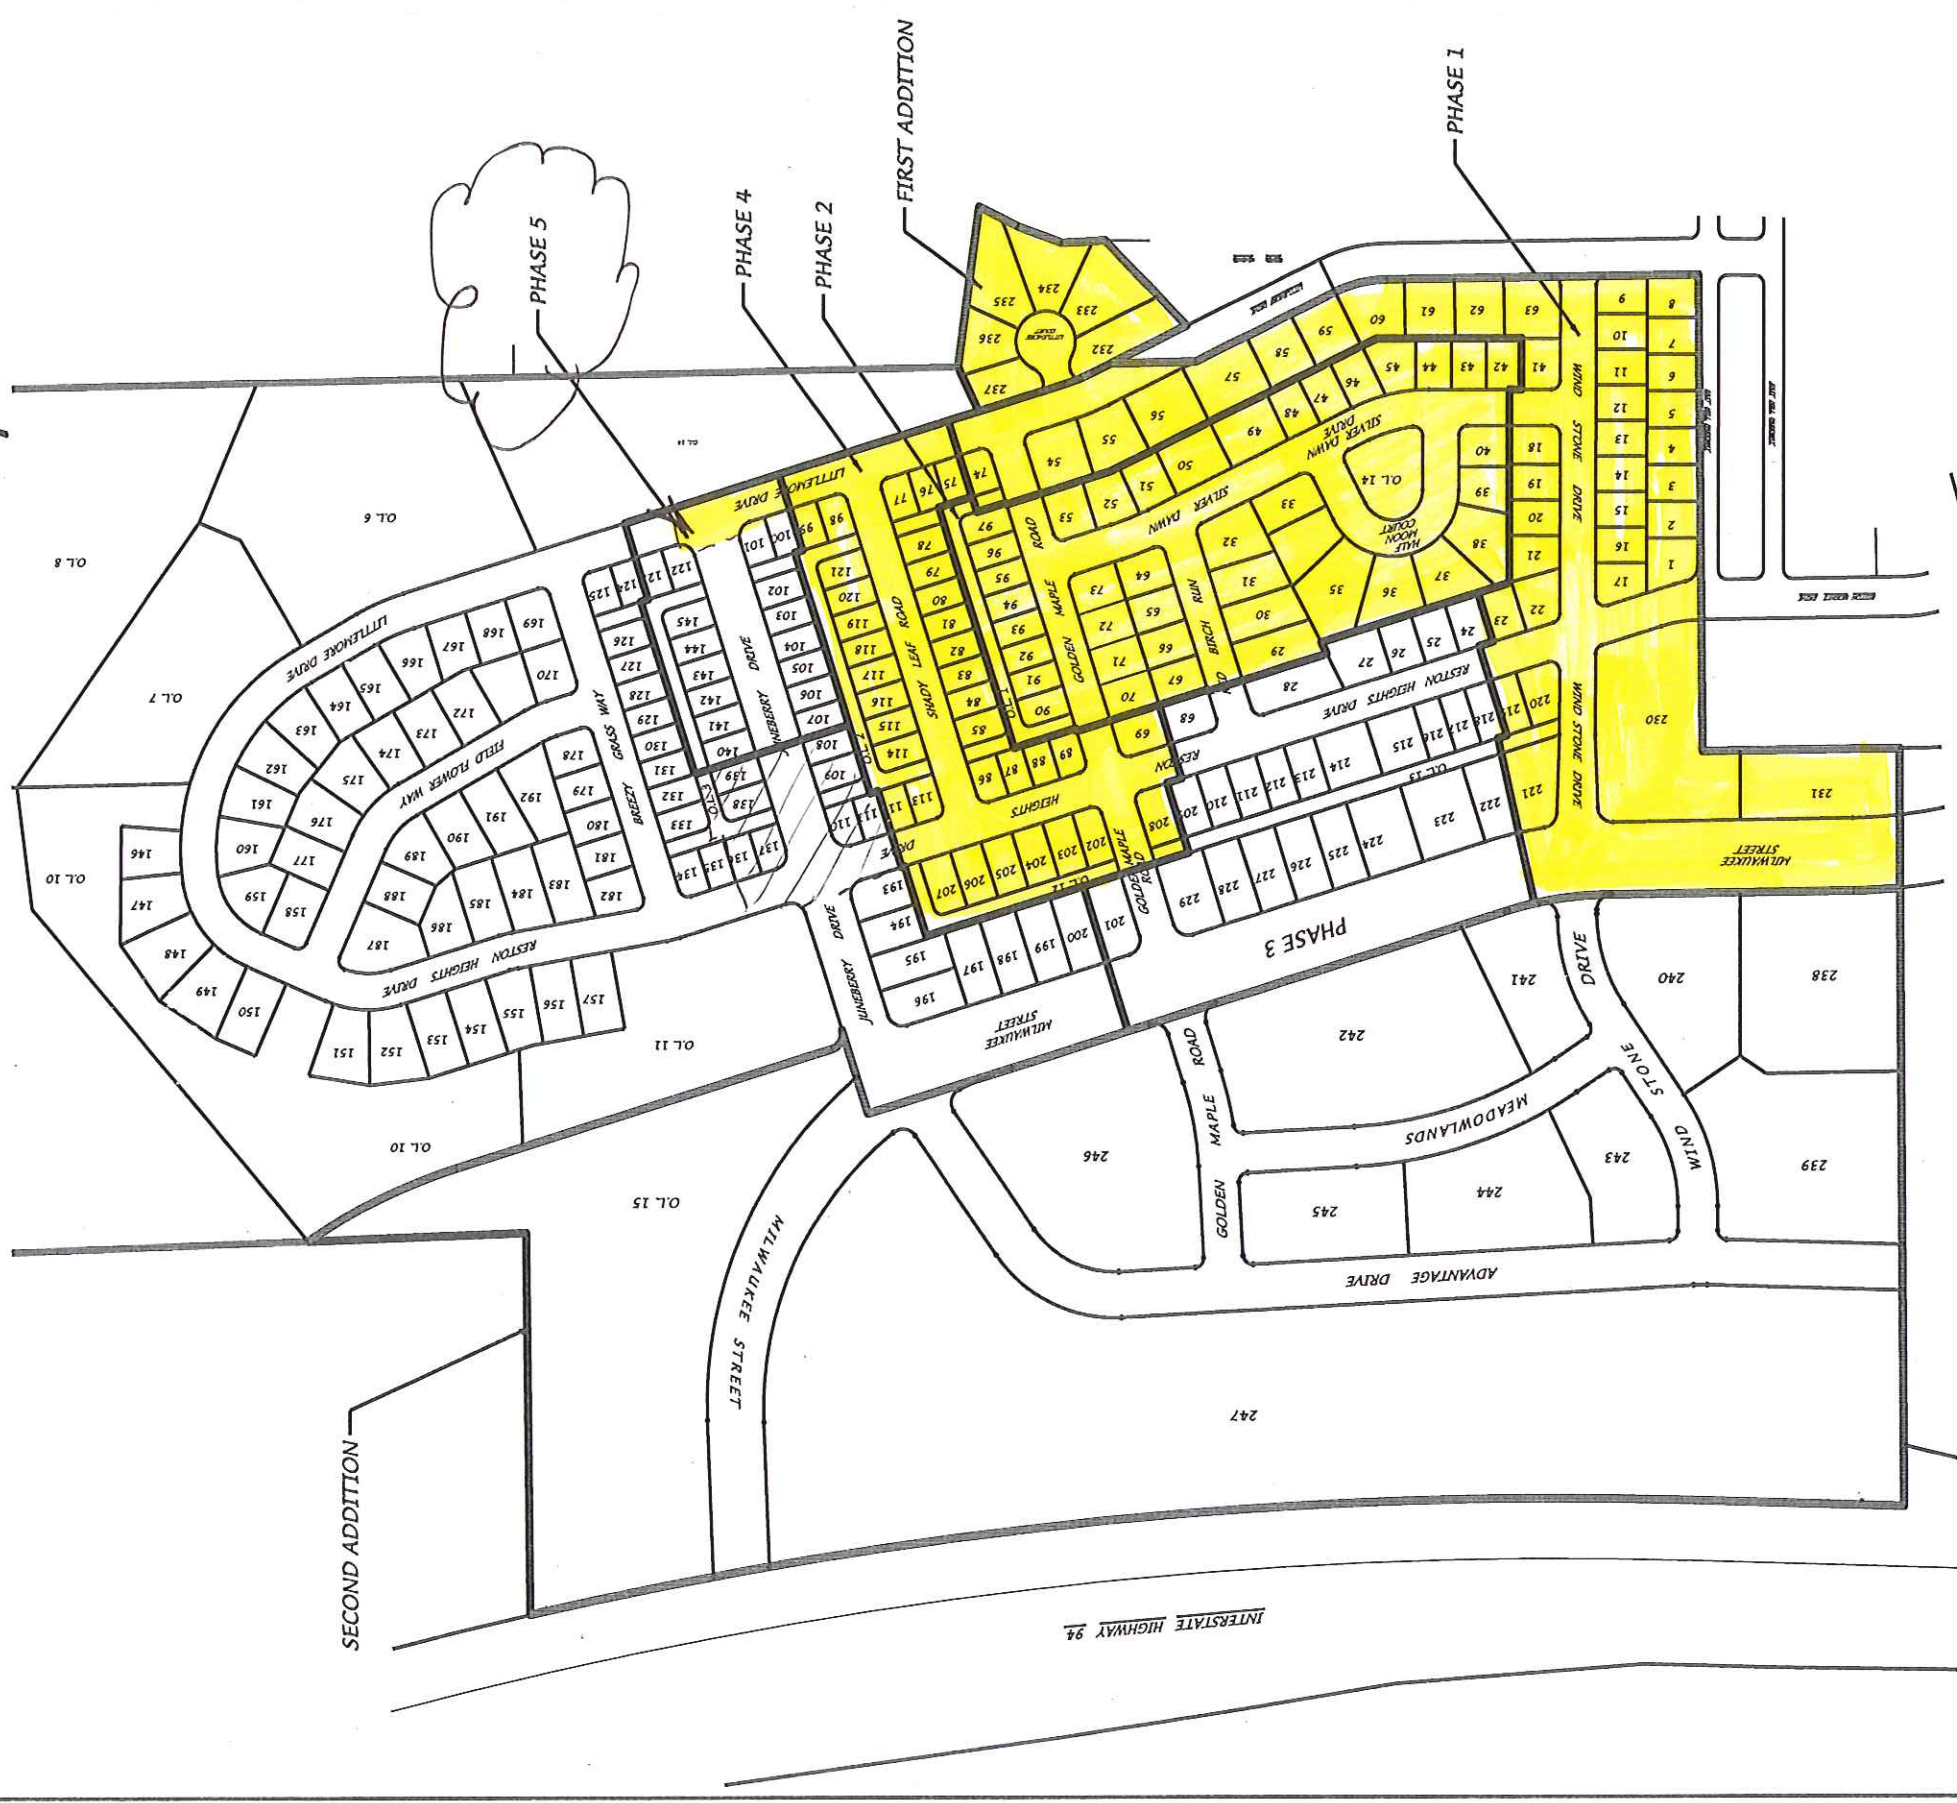

# The Meadowlands - Phase Map

Scale 1" = 400'

DATE: 07-18-11  
 F.N.: 06-05-121  
 REV.

DRAWN BY:

U:/USER/0207118/DRAWINGS/Phase Map.DGN

**D'ONOFRIO KOTTKE AND ASSOCIATES, INC.**

7530 Westward Way, Madison, WI 53717  
 Phone: 608.833.7530 • Fax: 608.833.1089