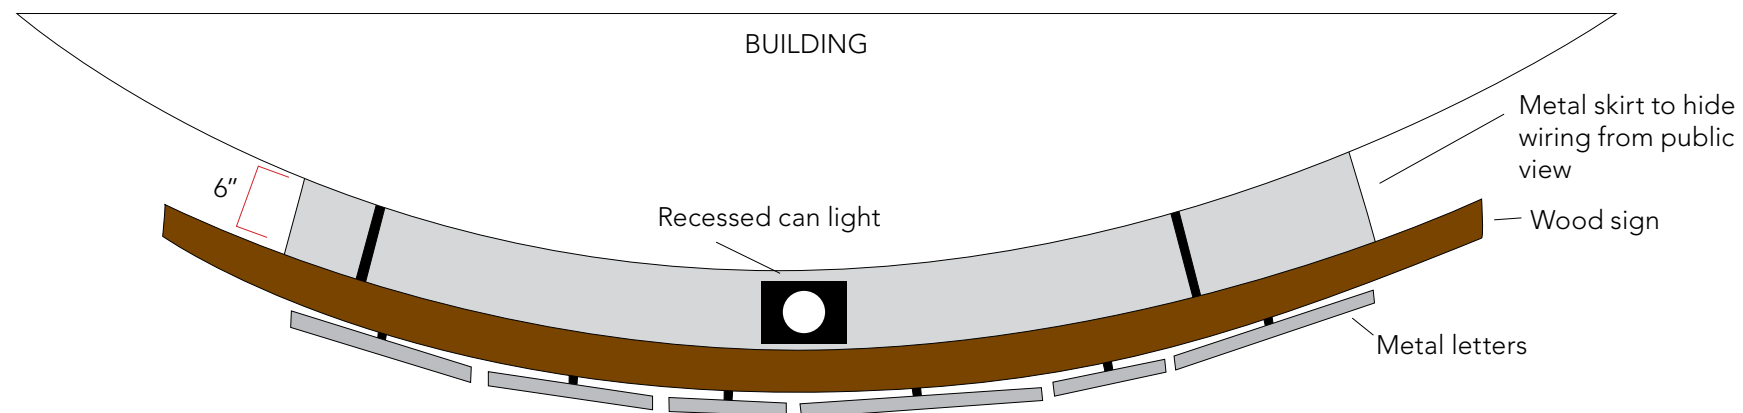

Aerial View

★ Wood sign made out of glued strips of wood, about 2" wide. Sign is curved to follow the curve of the building.

★ "Nostrano" lettering made out of steel or aluminum. Letters are 3-dimensional, and about 1.75" thick. The backside of each letters is open and rope lighting snakes through each letter form creating edges that glow, and highlight the three-dimensionality of the letters. Each letter is individually attached to wood sign.