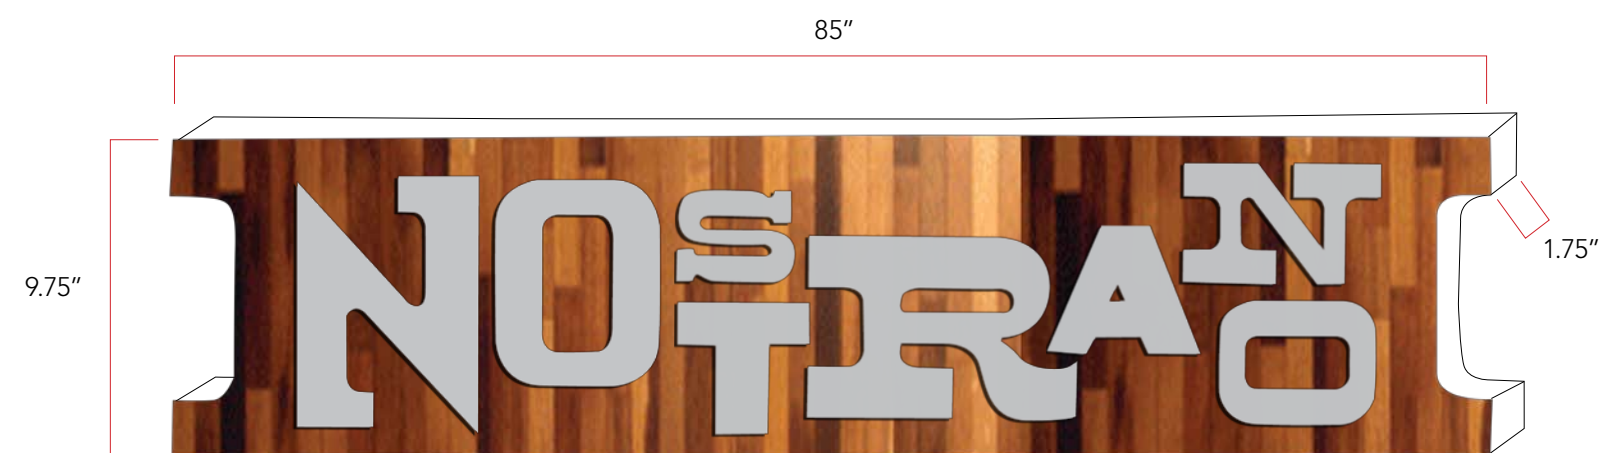

Aerial View

★ Wood sign made out of glued strips of wood, about 2" wide. Sign is curved to follow the curve of the building.

★ "Nostrano" lettering made out of steel or aluminum. Letters are 3-dimensional, and about 1.75" thick. The backside of each letters is open and rope lighting snakes through each letter form creating edges that glow, and highlight the three-dimensionality of the letters. Each letter is individually attached to wood sign.