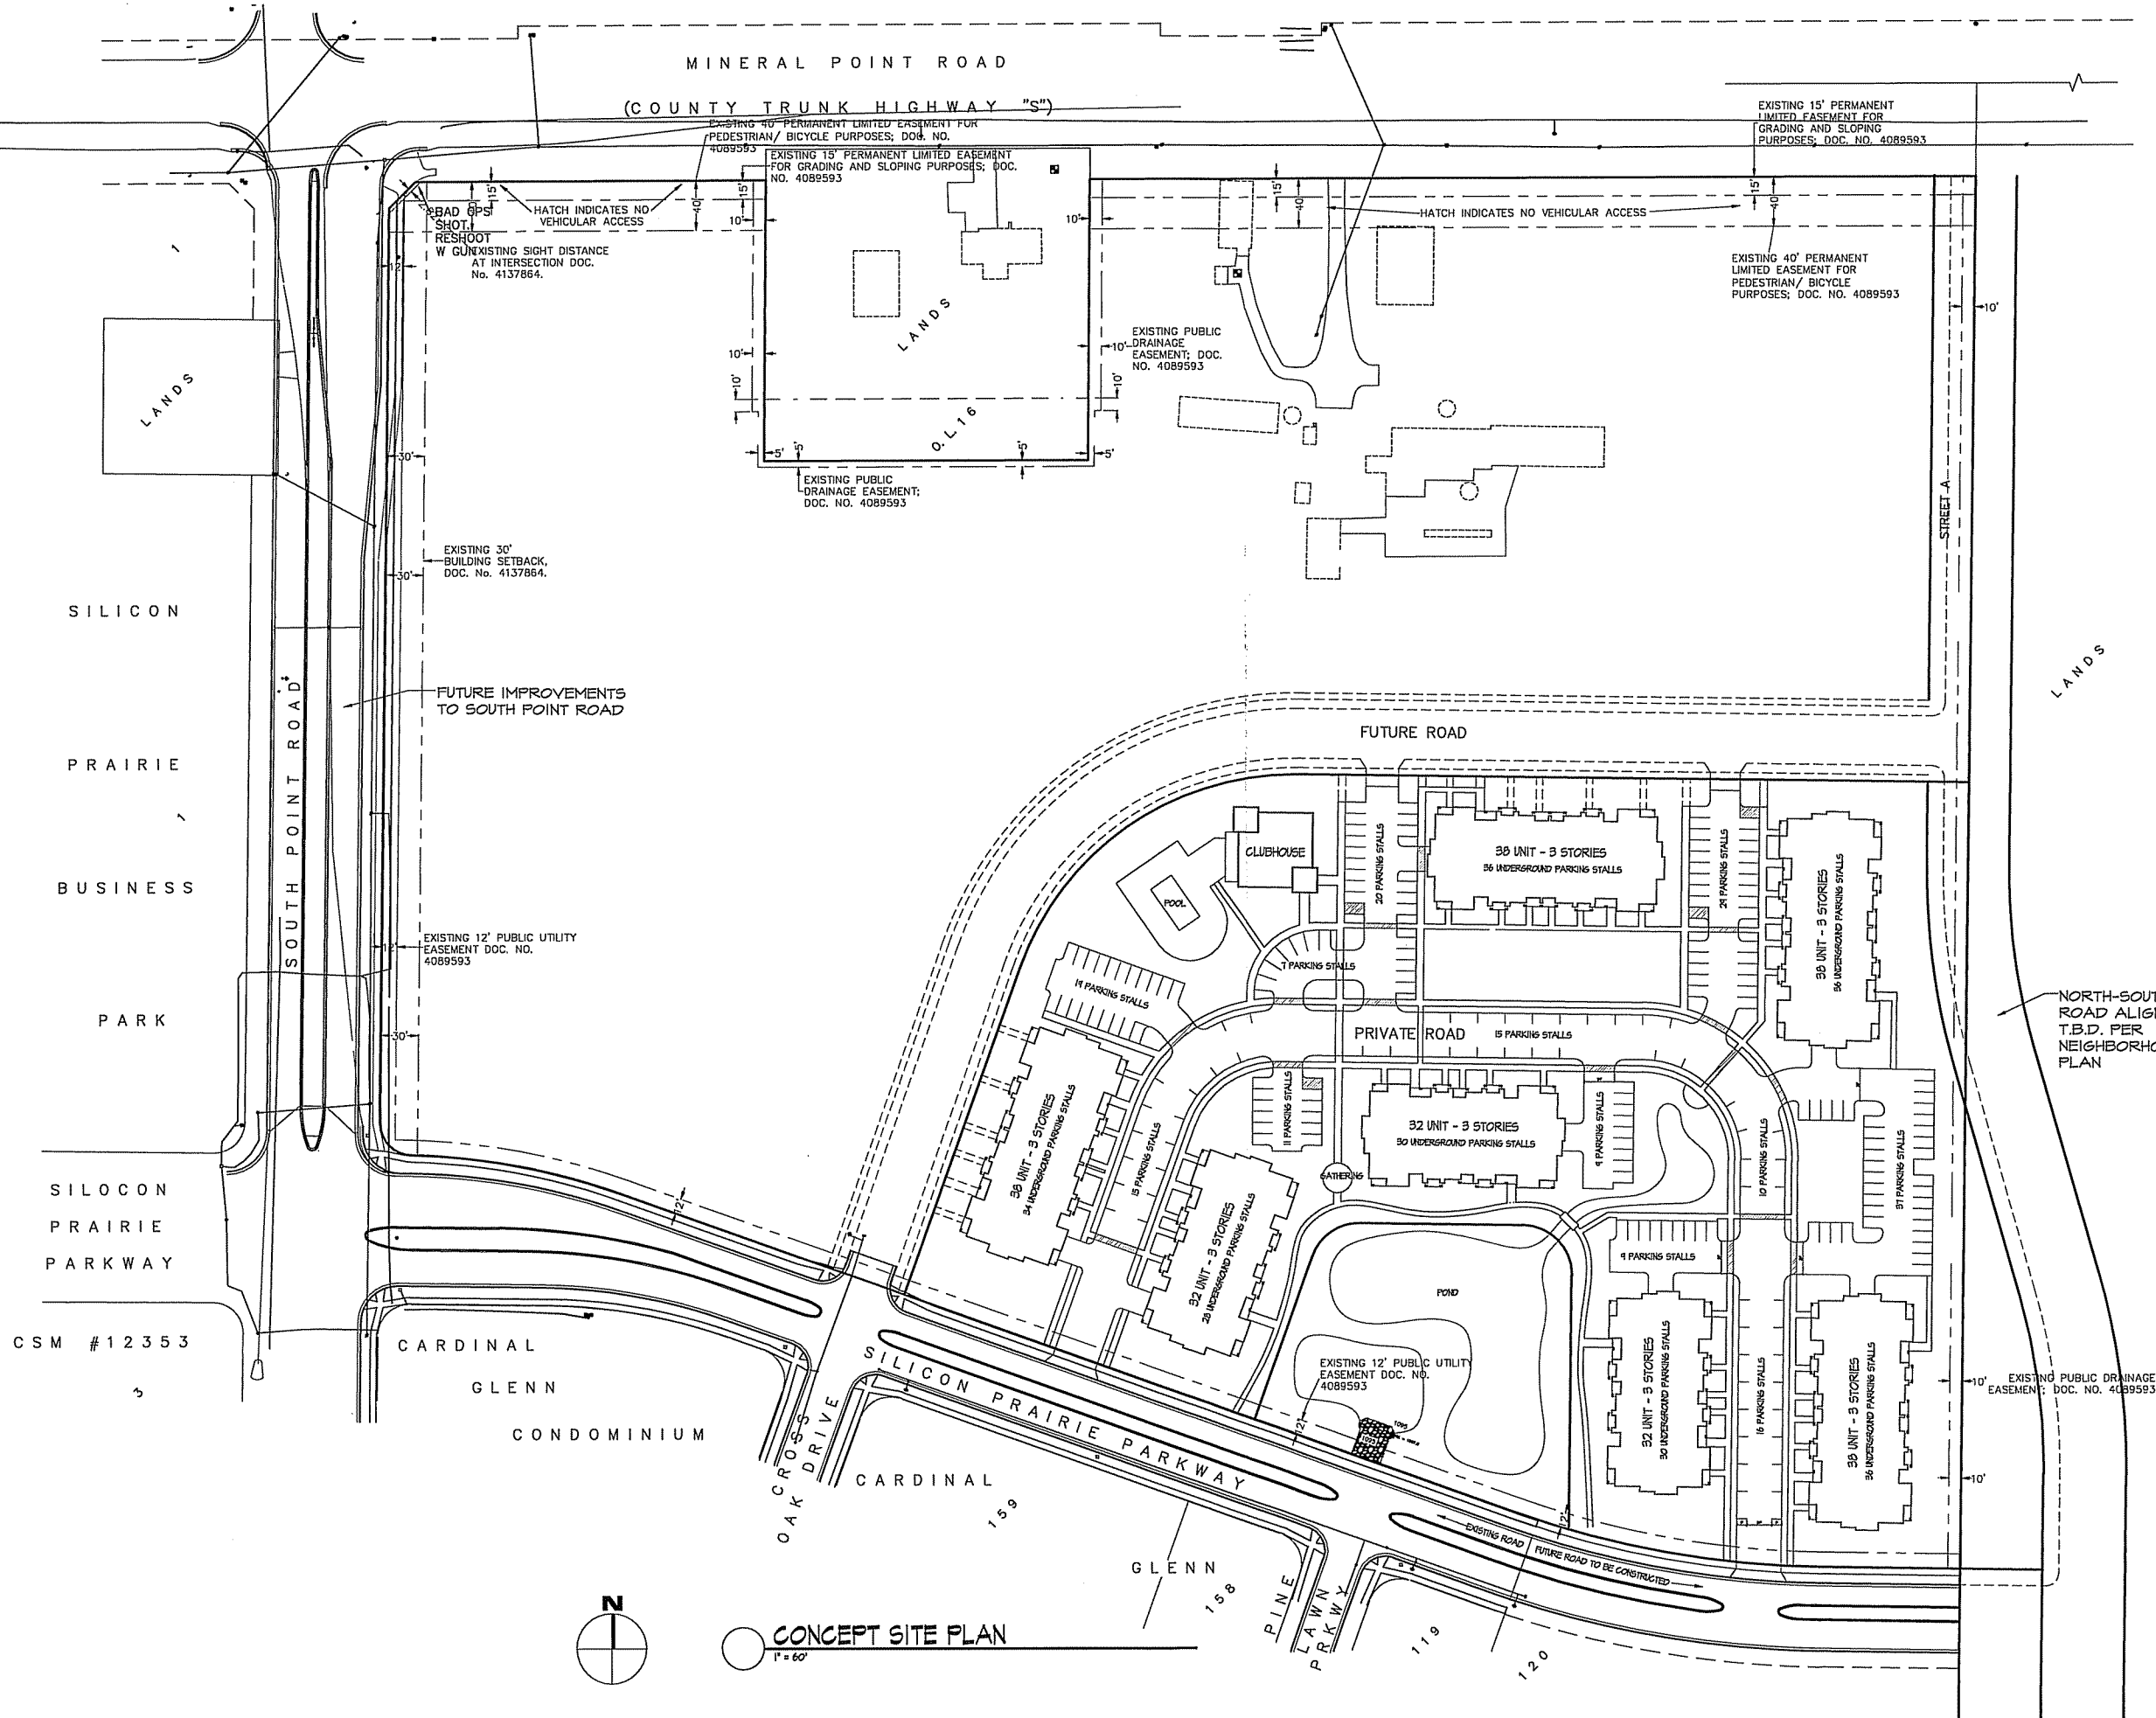

Consultant

Notes

Revisions

Rezoning Application - May 22, 2013

Project Title

Silicon Prairie Apartments

9414 Silicon Prairie Parkway

Drawing Title
Concept Site Plan

Project No.

1302

Drawing No.

C-1.0

CONCEPT SITE PLAN
1" = 60'