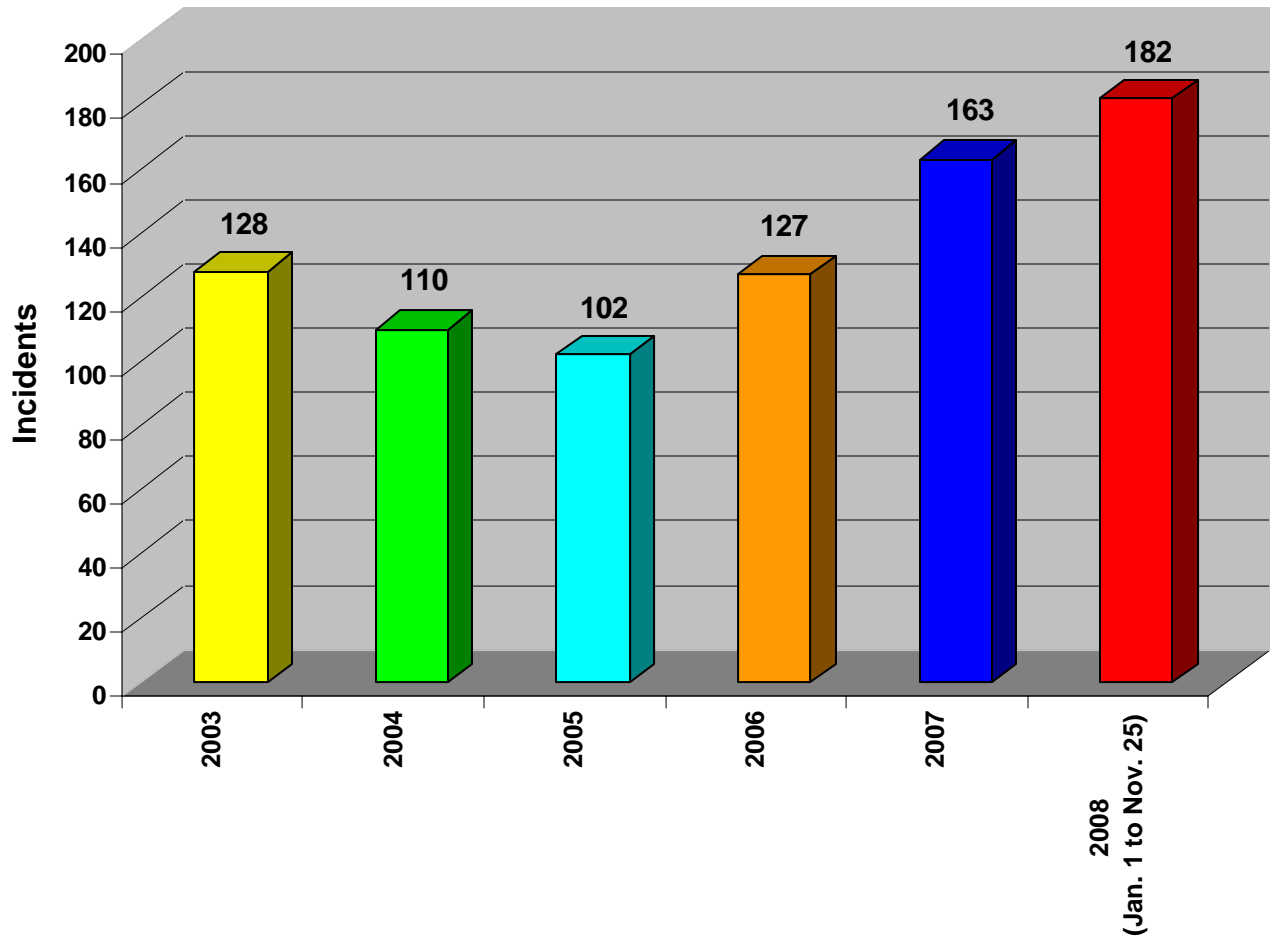

### 400 Block N. Frances St. Incidents Midnight to 4 A.M.

The data is based on all calls for service (minus parking) from Midnight to 4 A.M. 2008 only goes up till Nov. 25<sup>th</sup>.

It is also important to note that there are several "N FRANCES ST" incidents (from 2003 - 2008) that do not have an address associated to them. The number of incidents (per year) with just a "N FRANCES ST" addresses are listed below.

These incidents may have occurred in the 400 block of N Frances St., but due to the lack of address number it is hard to determine.

2003 - 22  
2004 - 35  
2005 - 45  
2006 - 37  
2007 - 47  
2008 (Jan. 1 to Nov. 25) - 60