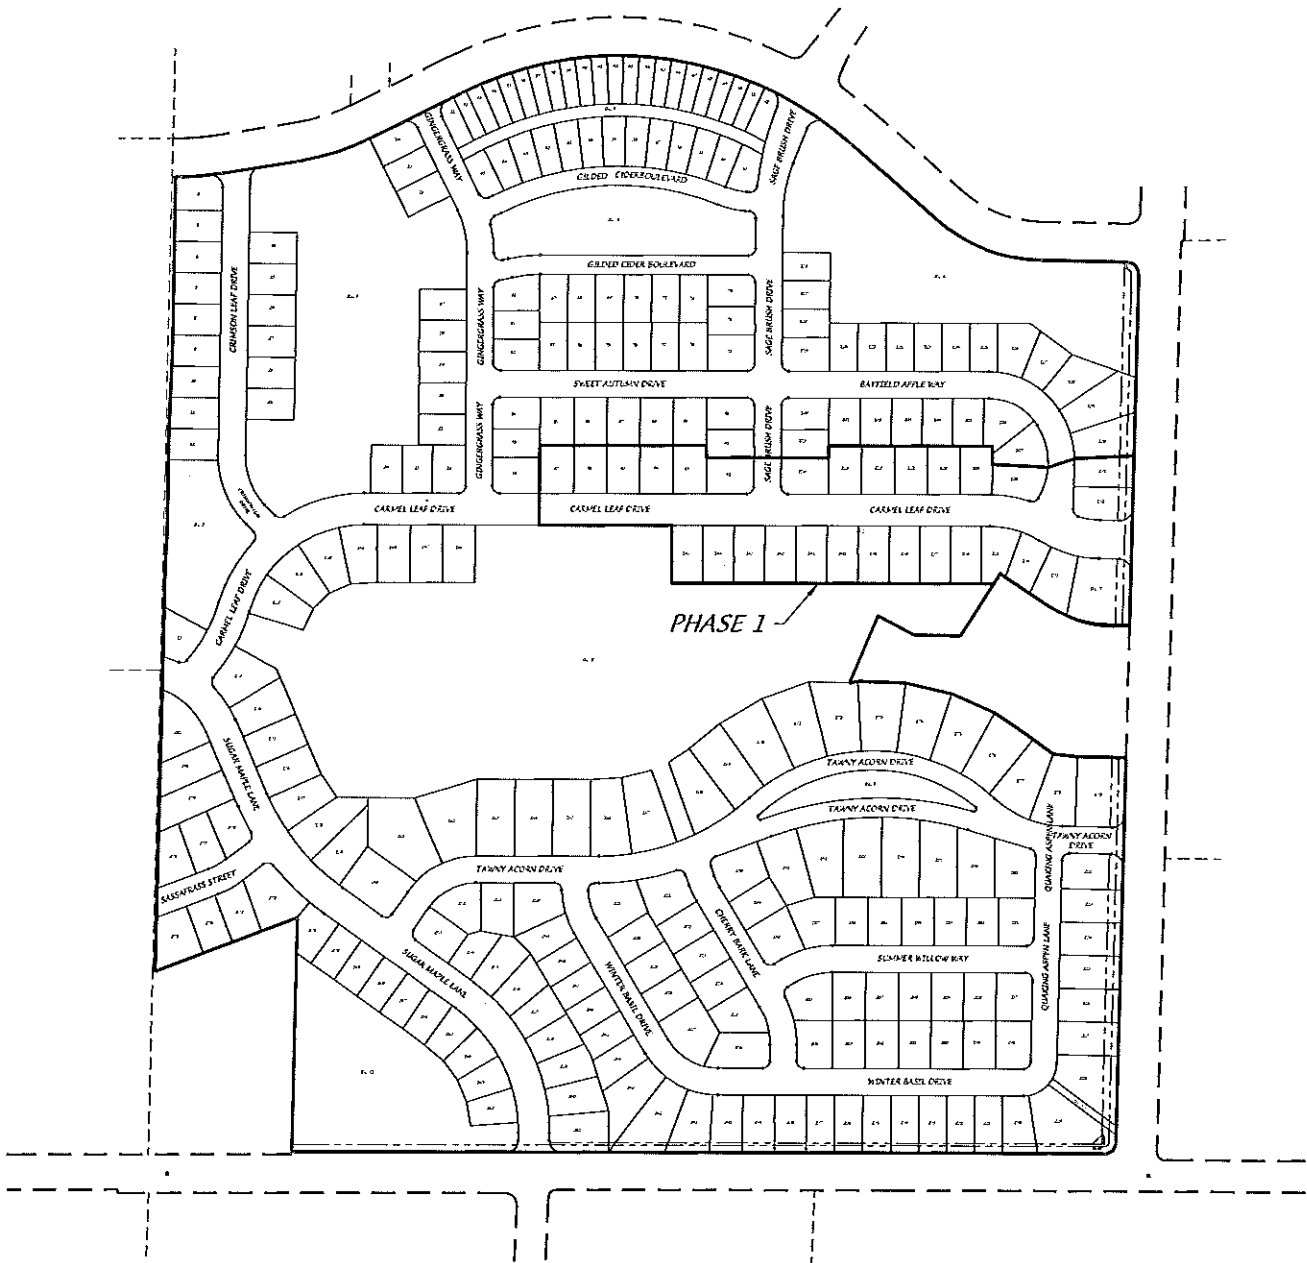

# 1000 OAKS

**D'ONOFRIO KOTTKE AND ASSOCIATES, INC.**

7530 Westward Way, Madison, WI 53717  
 Phone: 608.833.7530 • Fax: 608.833.1089  
 YOUR NATURAL RESOURCE FOR LAND DEVELOPMENT

Scale 1" = 400'

DATE: 11-13-15

F.N.: 13-05-152

REV.

DRAWN BY:

U:/USER/1305152/DRAWINGS/PHASE MAP.DWG