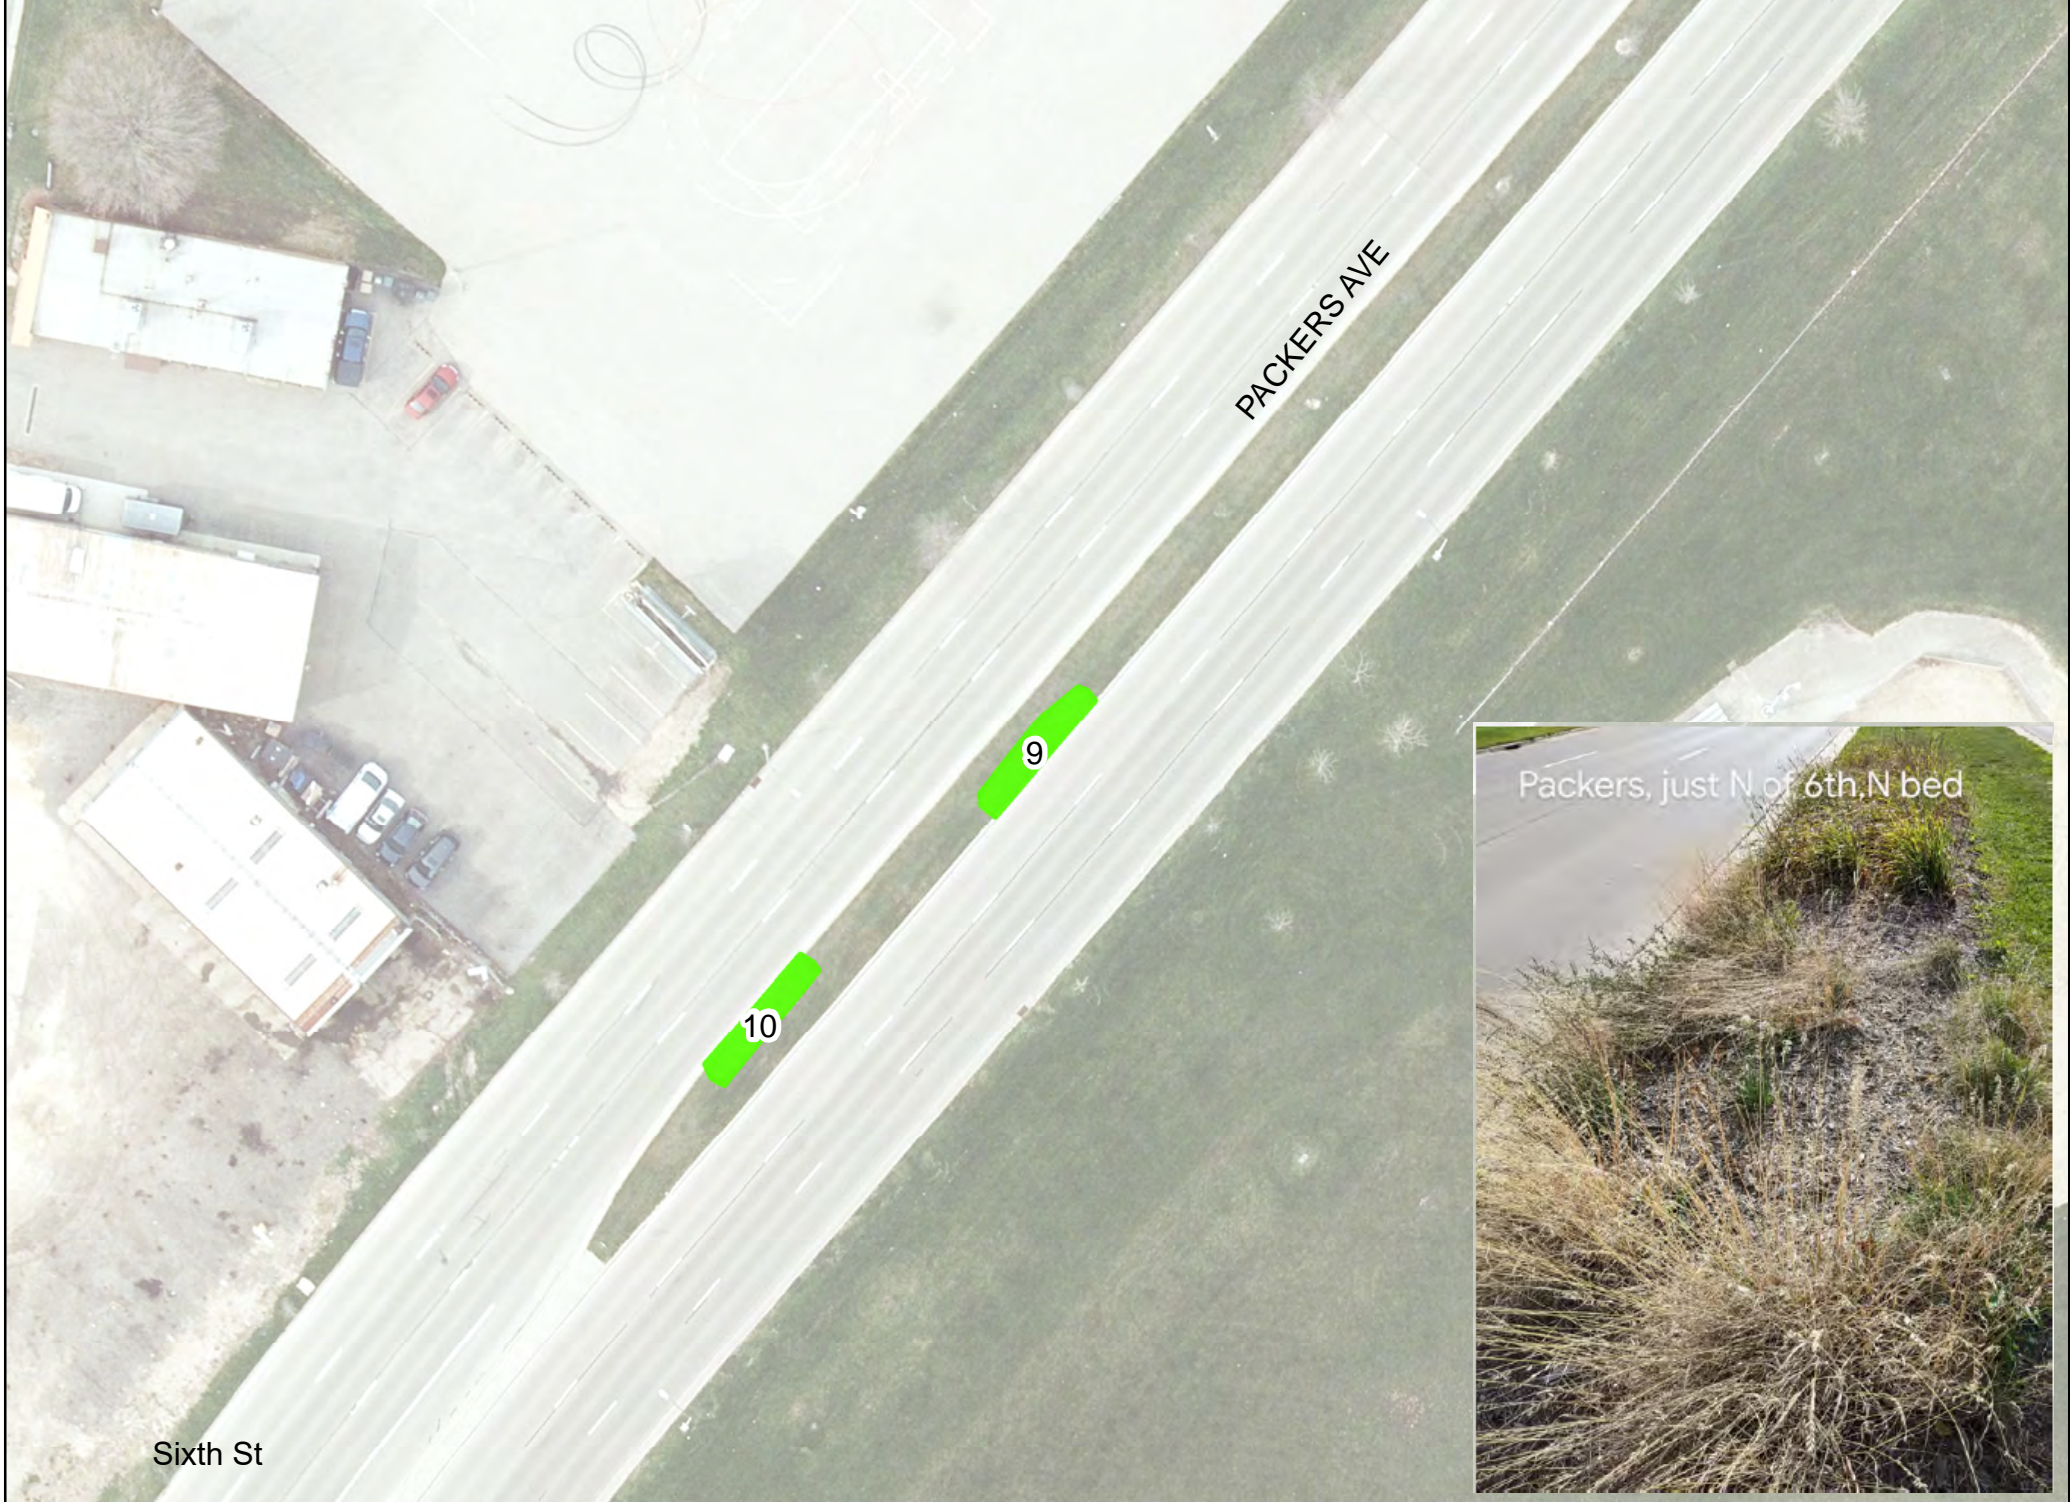

PROPOSED TURN TO TURF 2022

PROPOSED TURN TO TURF 2022

NORTHPORT DR

5

Warner Park

Northport, W of Warner Park entry rd

PROPOSED TURN TO TURF 2022

PROPOSED TURN TO TURF 2022

Commercial Ave

PACKERS AVE

7

8

PROPOSED TURN TO TURF 2022

PACKERS AVE

9

10

Sixth St

Packers, just N of 6th, N bed

PROPOSED TURN TO TURF 2022

12

ABERG AVE (WB)

ABERG AVE (EB)

PACKERS AVE (SB)

PACKERS AVE (NB)

RAMP

ABERG AVE (WB)

ABERG AVE (EB)

RAMP

PACKERS AVE (SB)

PACKERS AVE (NB)

RAMP

13