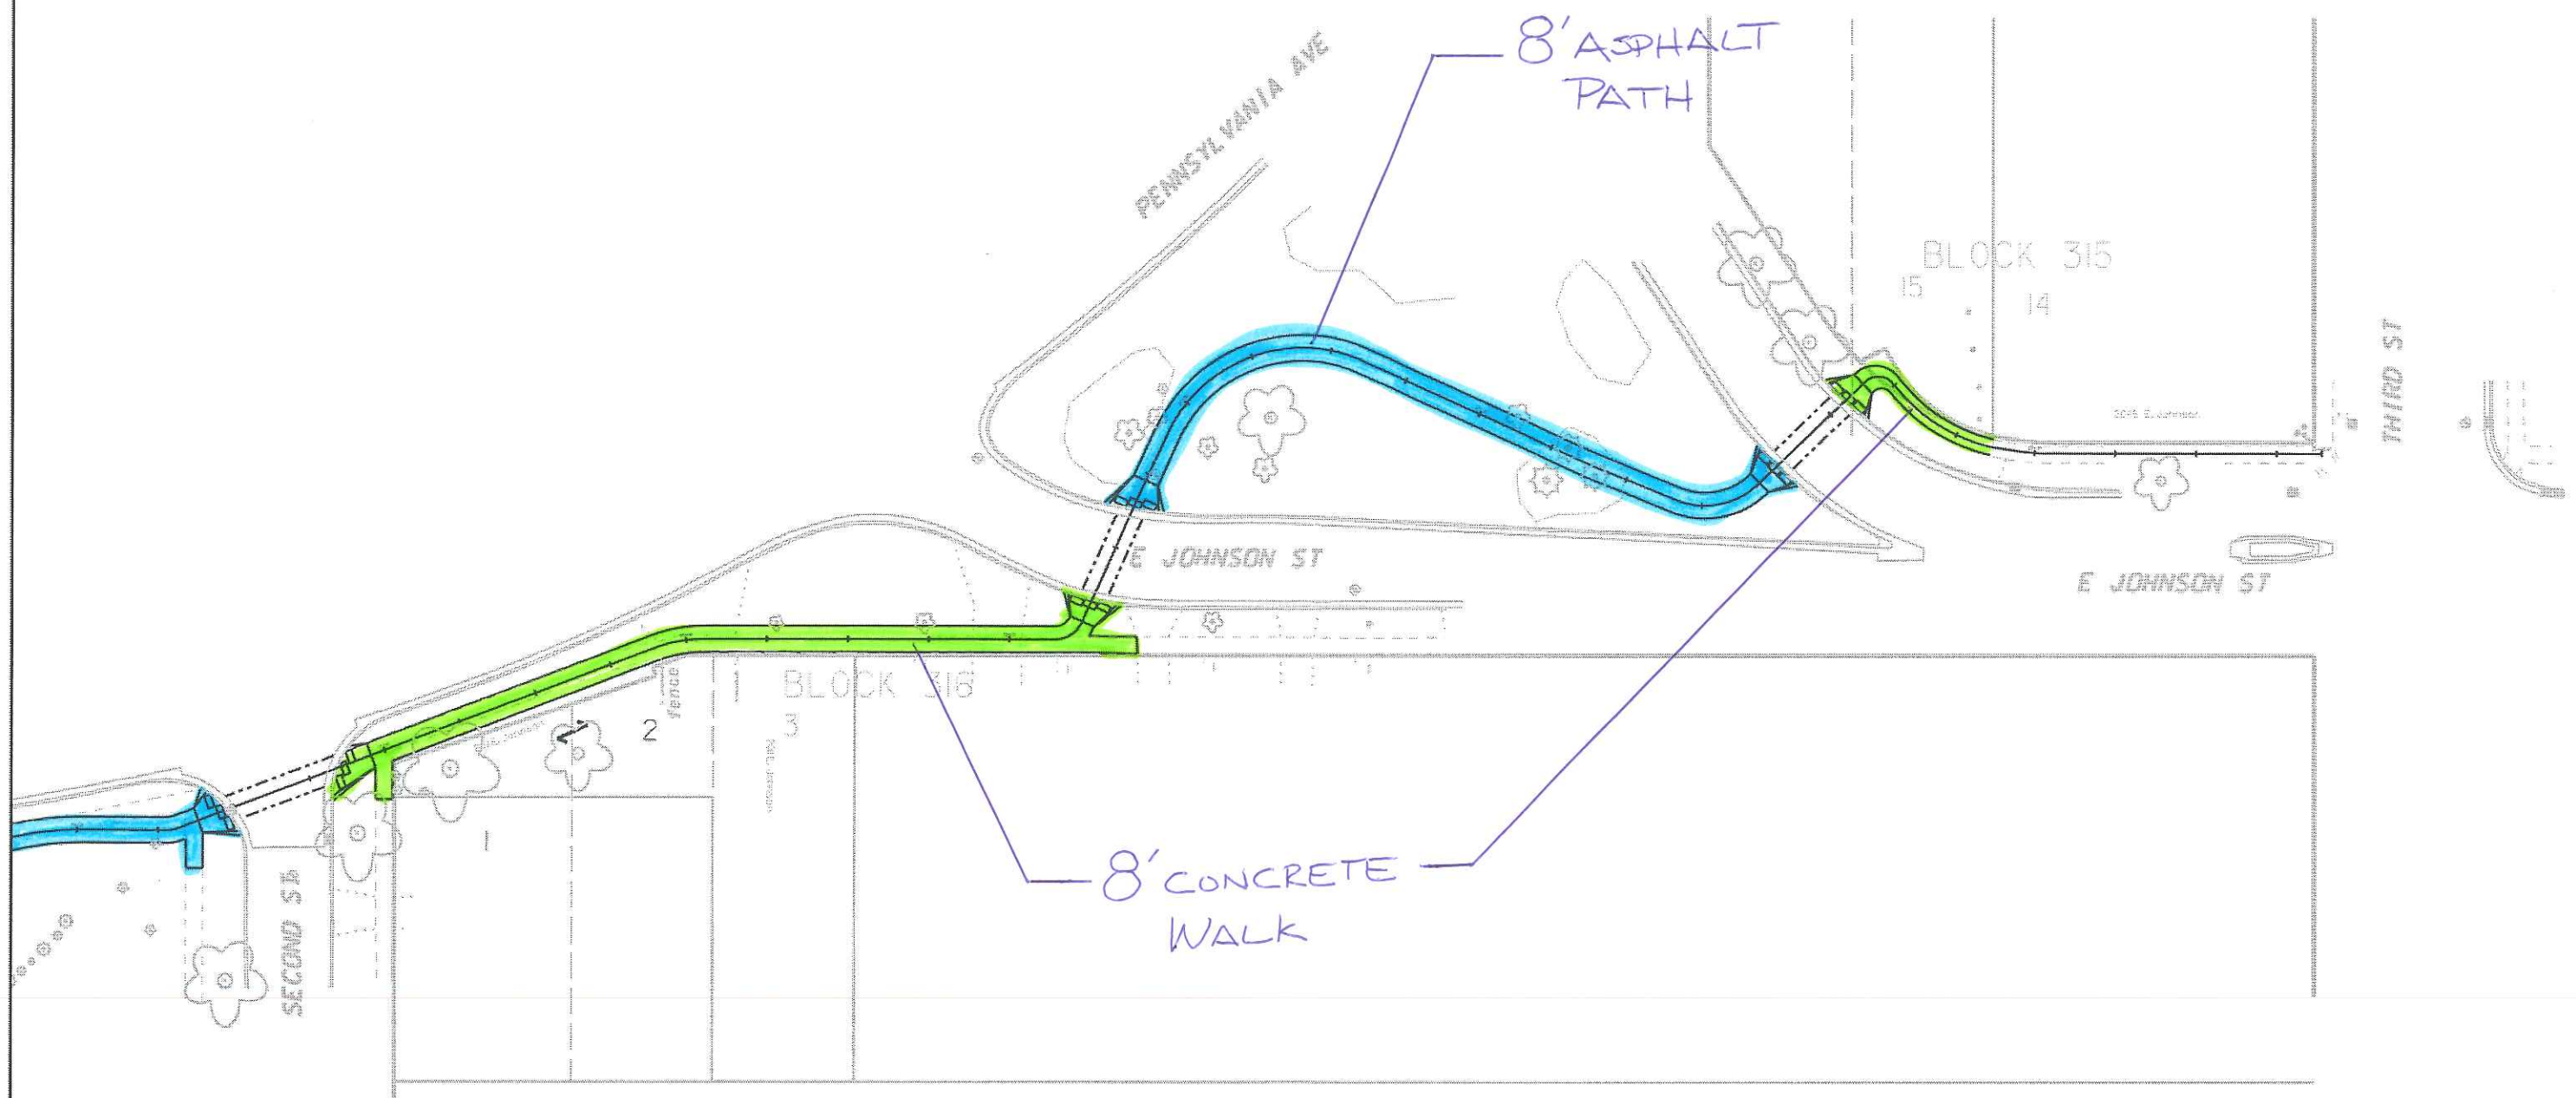

PLOT SCALE:

PLOT NAME:

REV. DATE:

ORIGINATOR: CITY OF MADISON, STREETS DIVISION

8' ASPHALT PATH

PLOT SCALE:

PLOT NAME:

REV. DATE:

ORIGINATOR: CITY OF MADISON, STREET'S DIVISION