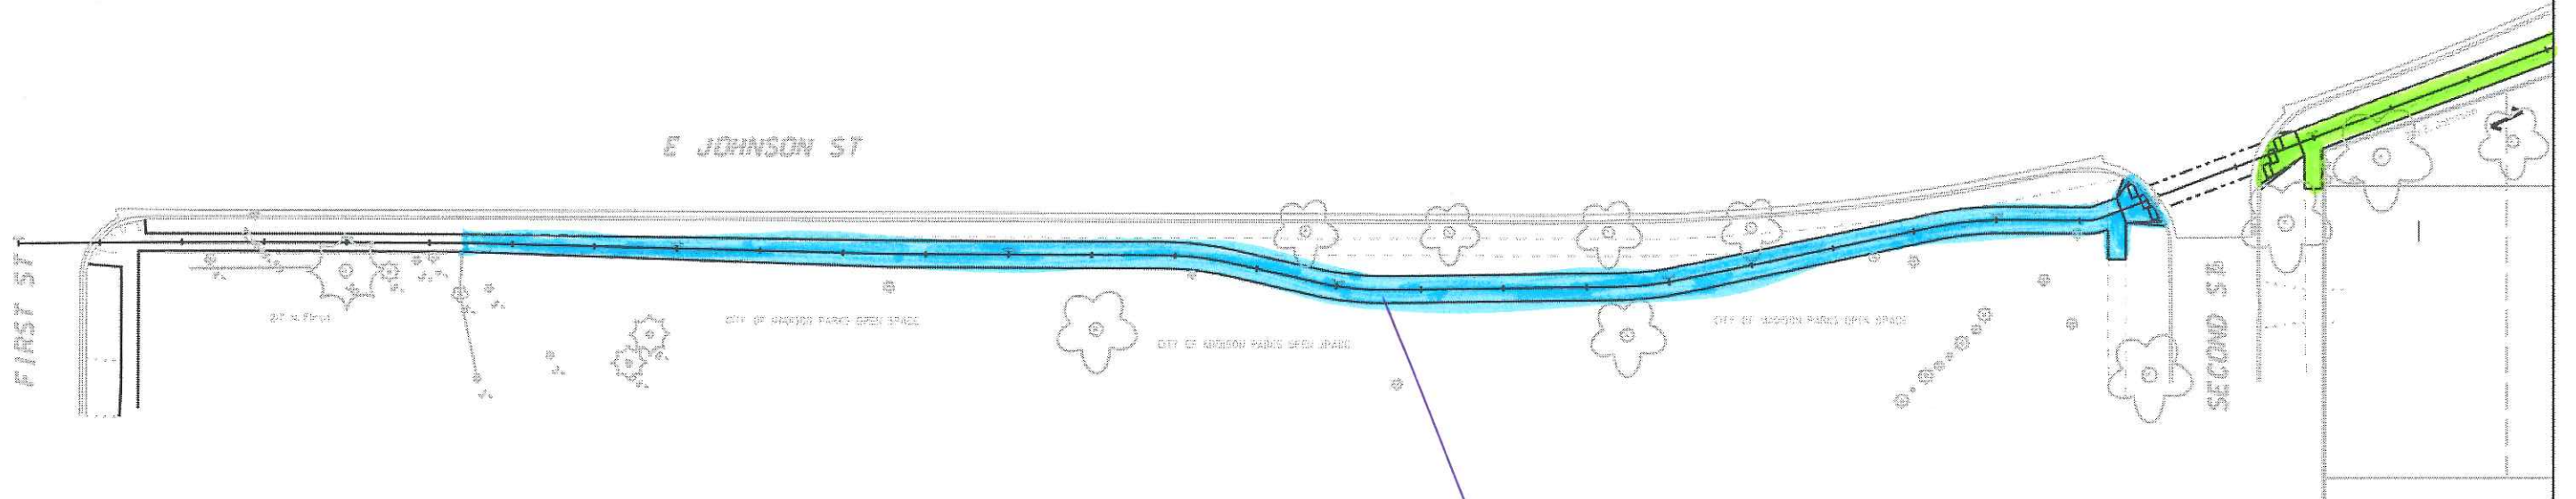

PLOT SCALE:

PLOT NAME:

REV. DATE:

ORIGINATOR: CITY OF MADISON, STREETS DIVISION

8' ASPHALT PATH

PLOT SCALE:

PLOT NAME:

REV. DATE:

ORIGINATOR: CITY OF MADISON, STREET'S DIVISION