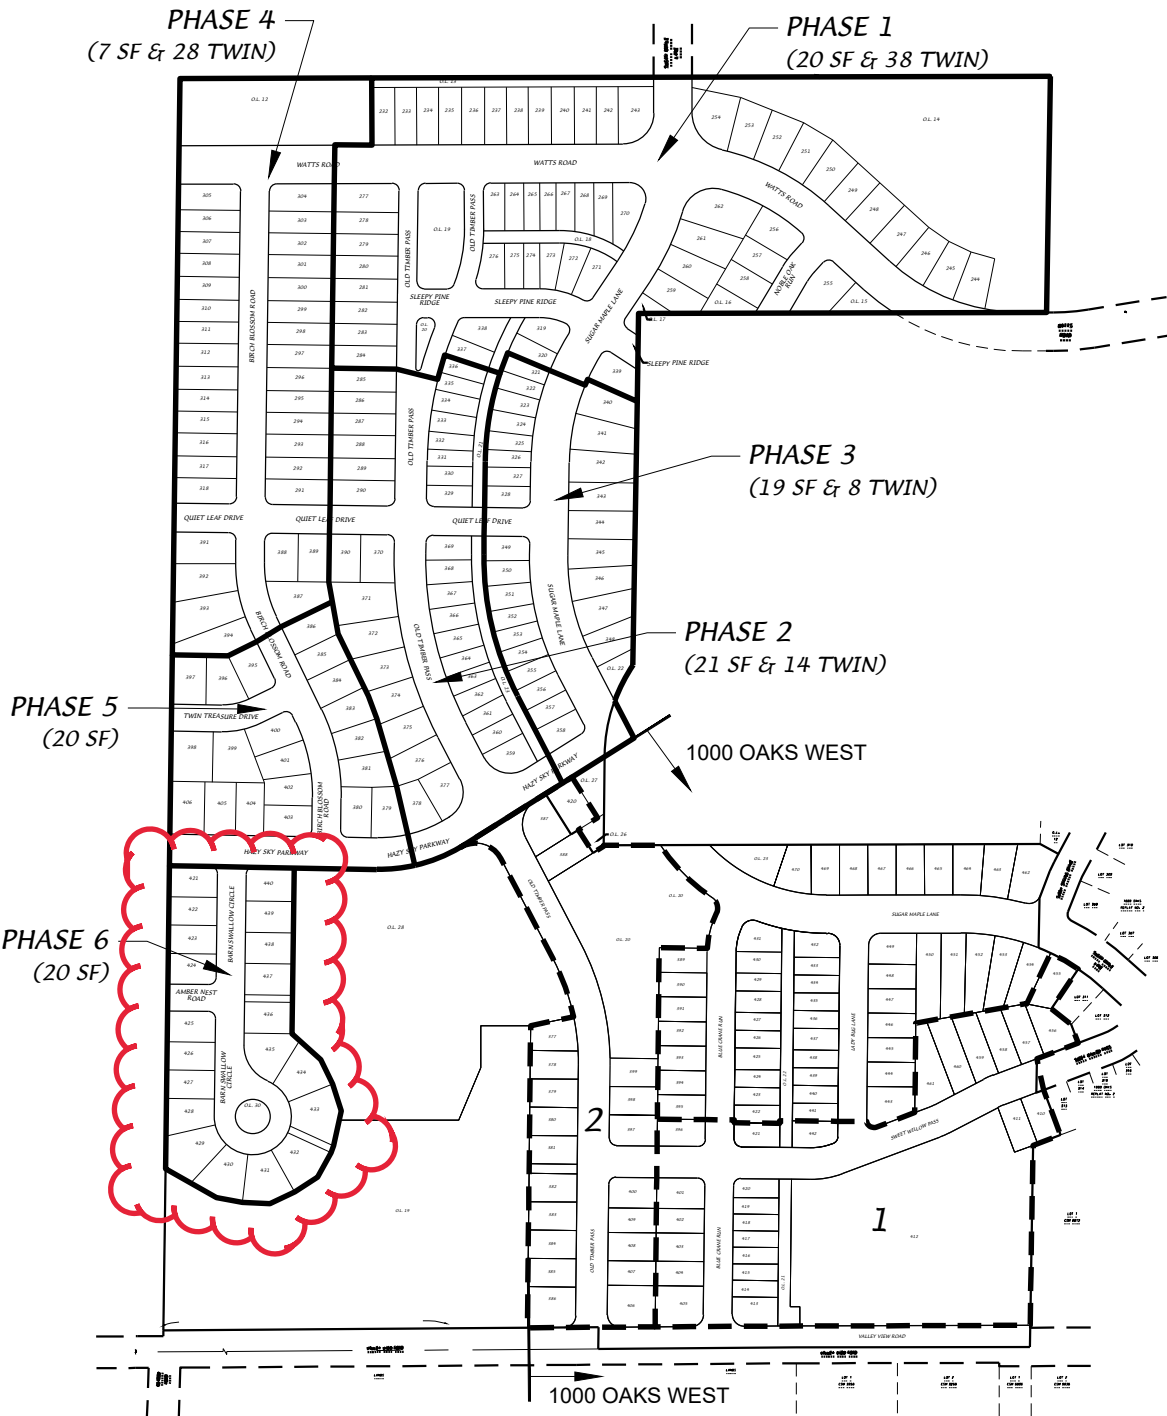

Time: 5/9/2018 11:19:44 AM

Session: C:\GTViewer_Sessions\Deming & Fourier SW.gts

City of Madison, WI - GIS/Mapping data

Printed By: entnt

Disclaimer: The City makes no representation about the accuracy of these records and shall not be liable for any damages

Birchwood Point South - Phase Map

D'ONOFRIO KOTTKE AND ASSOCIATES, INC.
 7530 Westward Way, Madison, WI 53717
 Phone: 608.833.7530 • Fax: 608.833.1089
 YOUR NATURAL RESOURCE FOR LAND DEVELOPMENT

DATE: 08-03-22
 REV.:
 F.N.: 20-05-146
 DRAWN BY: ATF